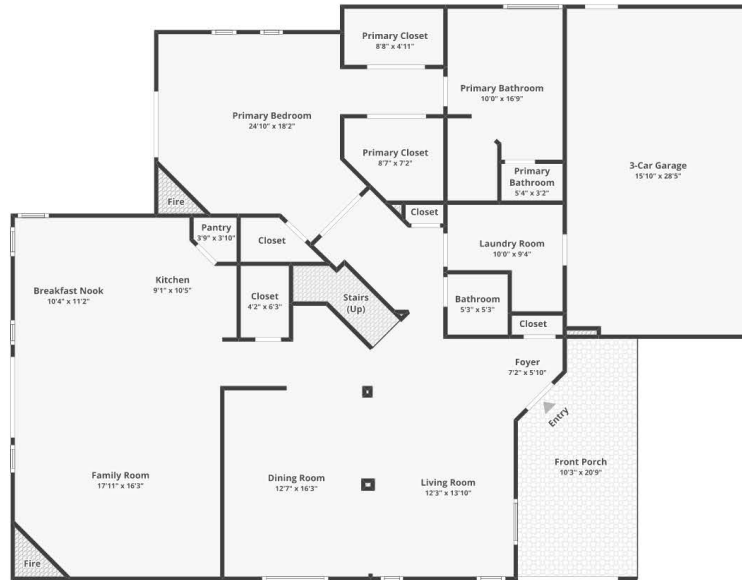

3100 Amos Ct, Modesto, CA 95355

Total finished area: ~2,877.84 sq. ft.

FLOOR 1

Finished area: ~1,897.74 sq. ft.

FLOOR 2

Finished area: ~980.1 sq. ft.