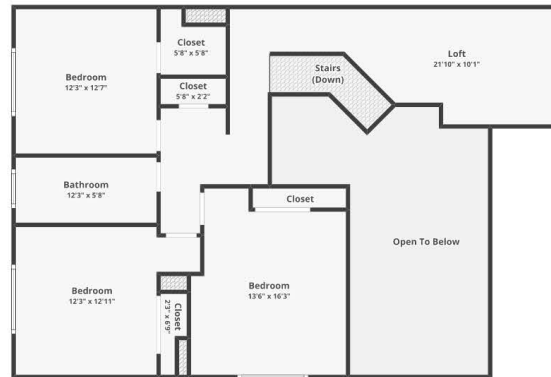

3100 Amos Ct, Modesto, CA 95355

Total finished area: ~2,877.84 sq. ft.

FLOOR 1

Finished area: ~1,897.74 sq. ft.

FLOOR 2

Finished area: ~980.1 sq. ft.