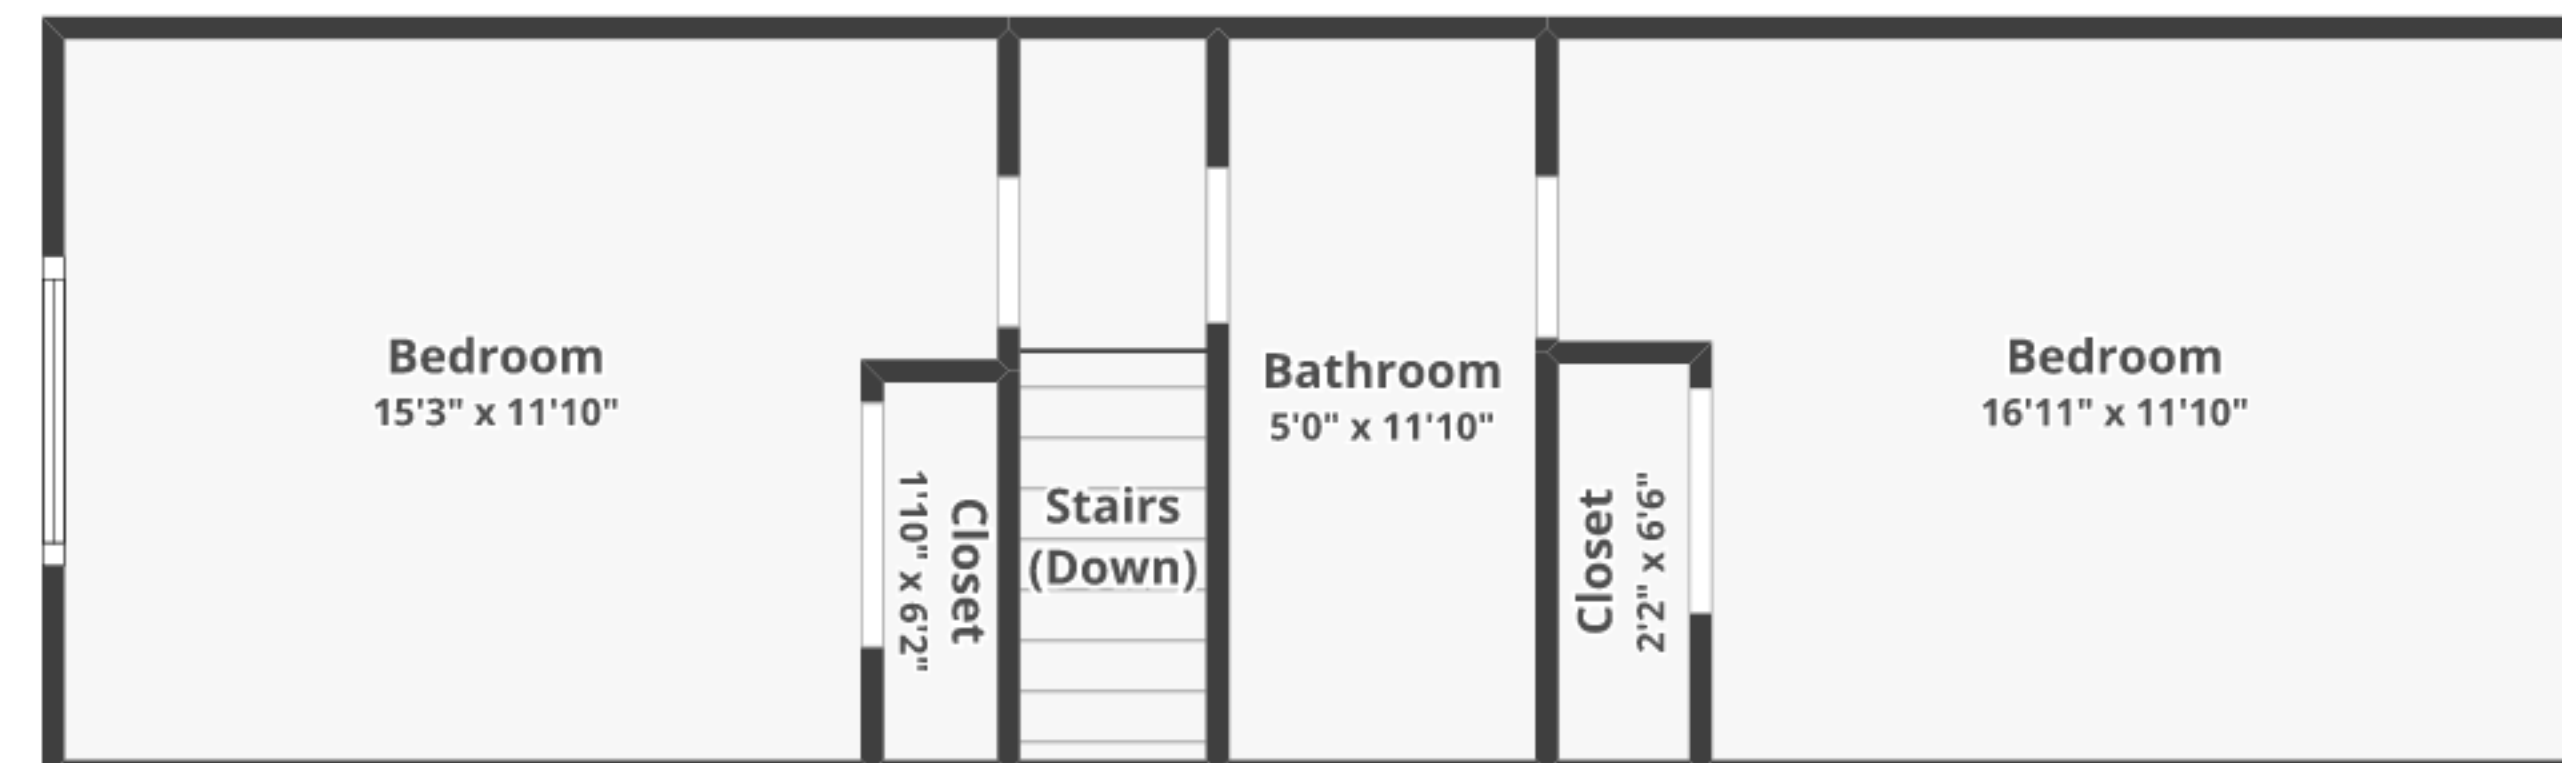

25 Frederick Ave, Denver, PA 17517

Total finished area: ~1,972.91 sq. ft.

Total unfinished area: ~ 8.99 sq. ft.

FLOOR 1

Finished area: ~1,503.97 sq. ft.

Unfinished area: ~8.99 sq. ft.

FLOOR 2

Finished area: ~468.94 sq. ft.

Unfinished area: ~0 sq. ft.