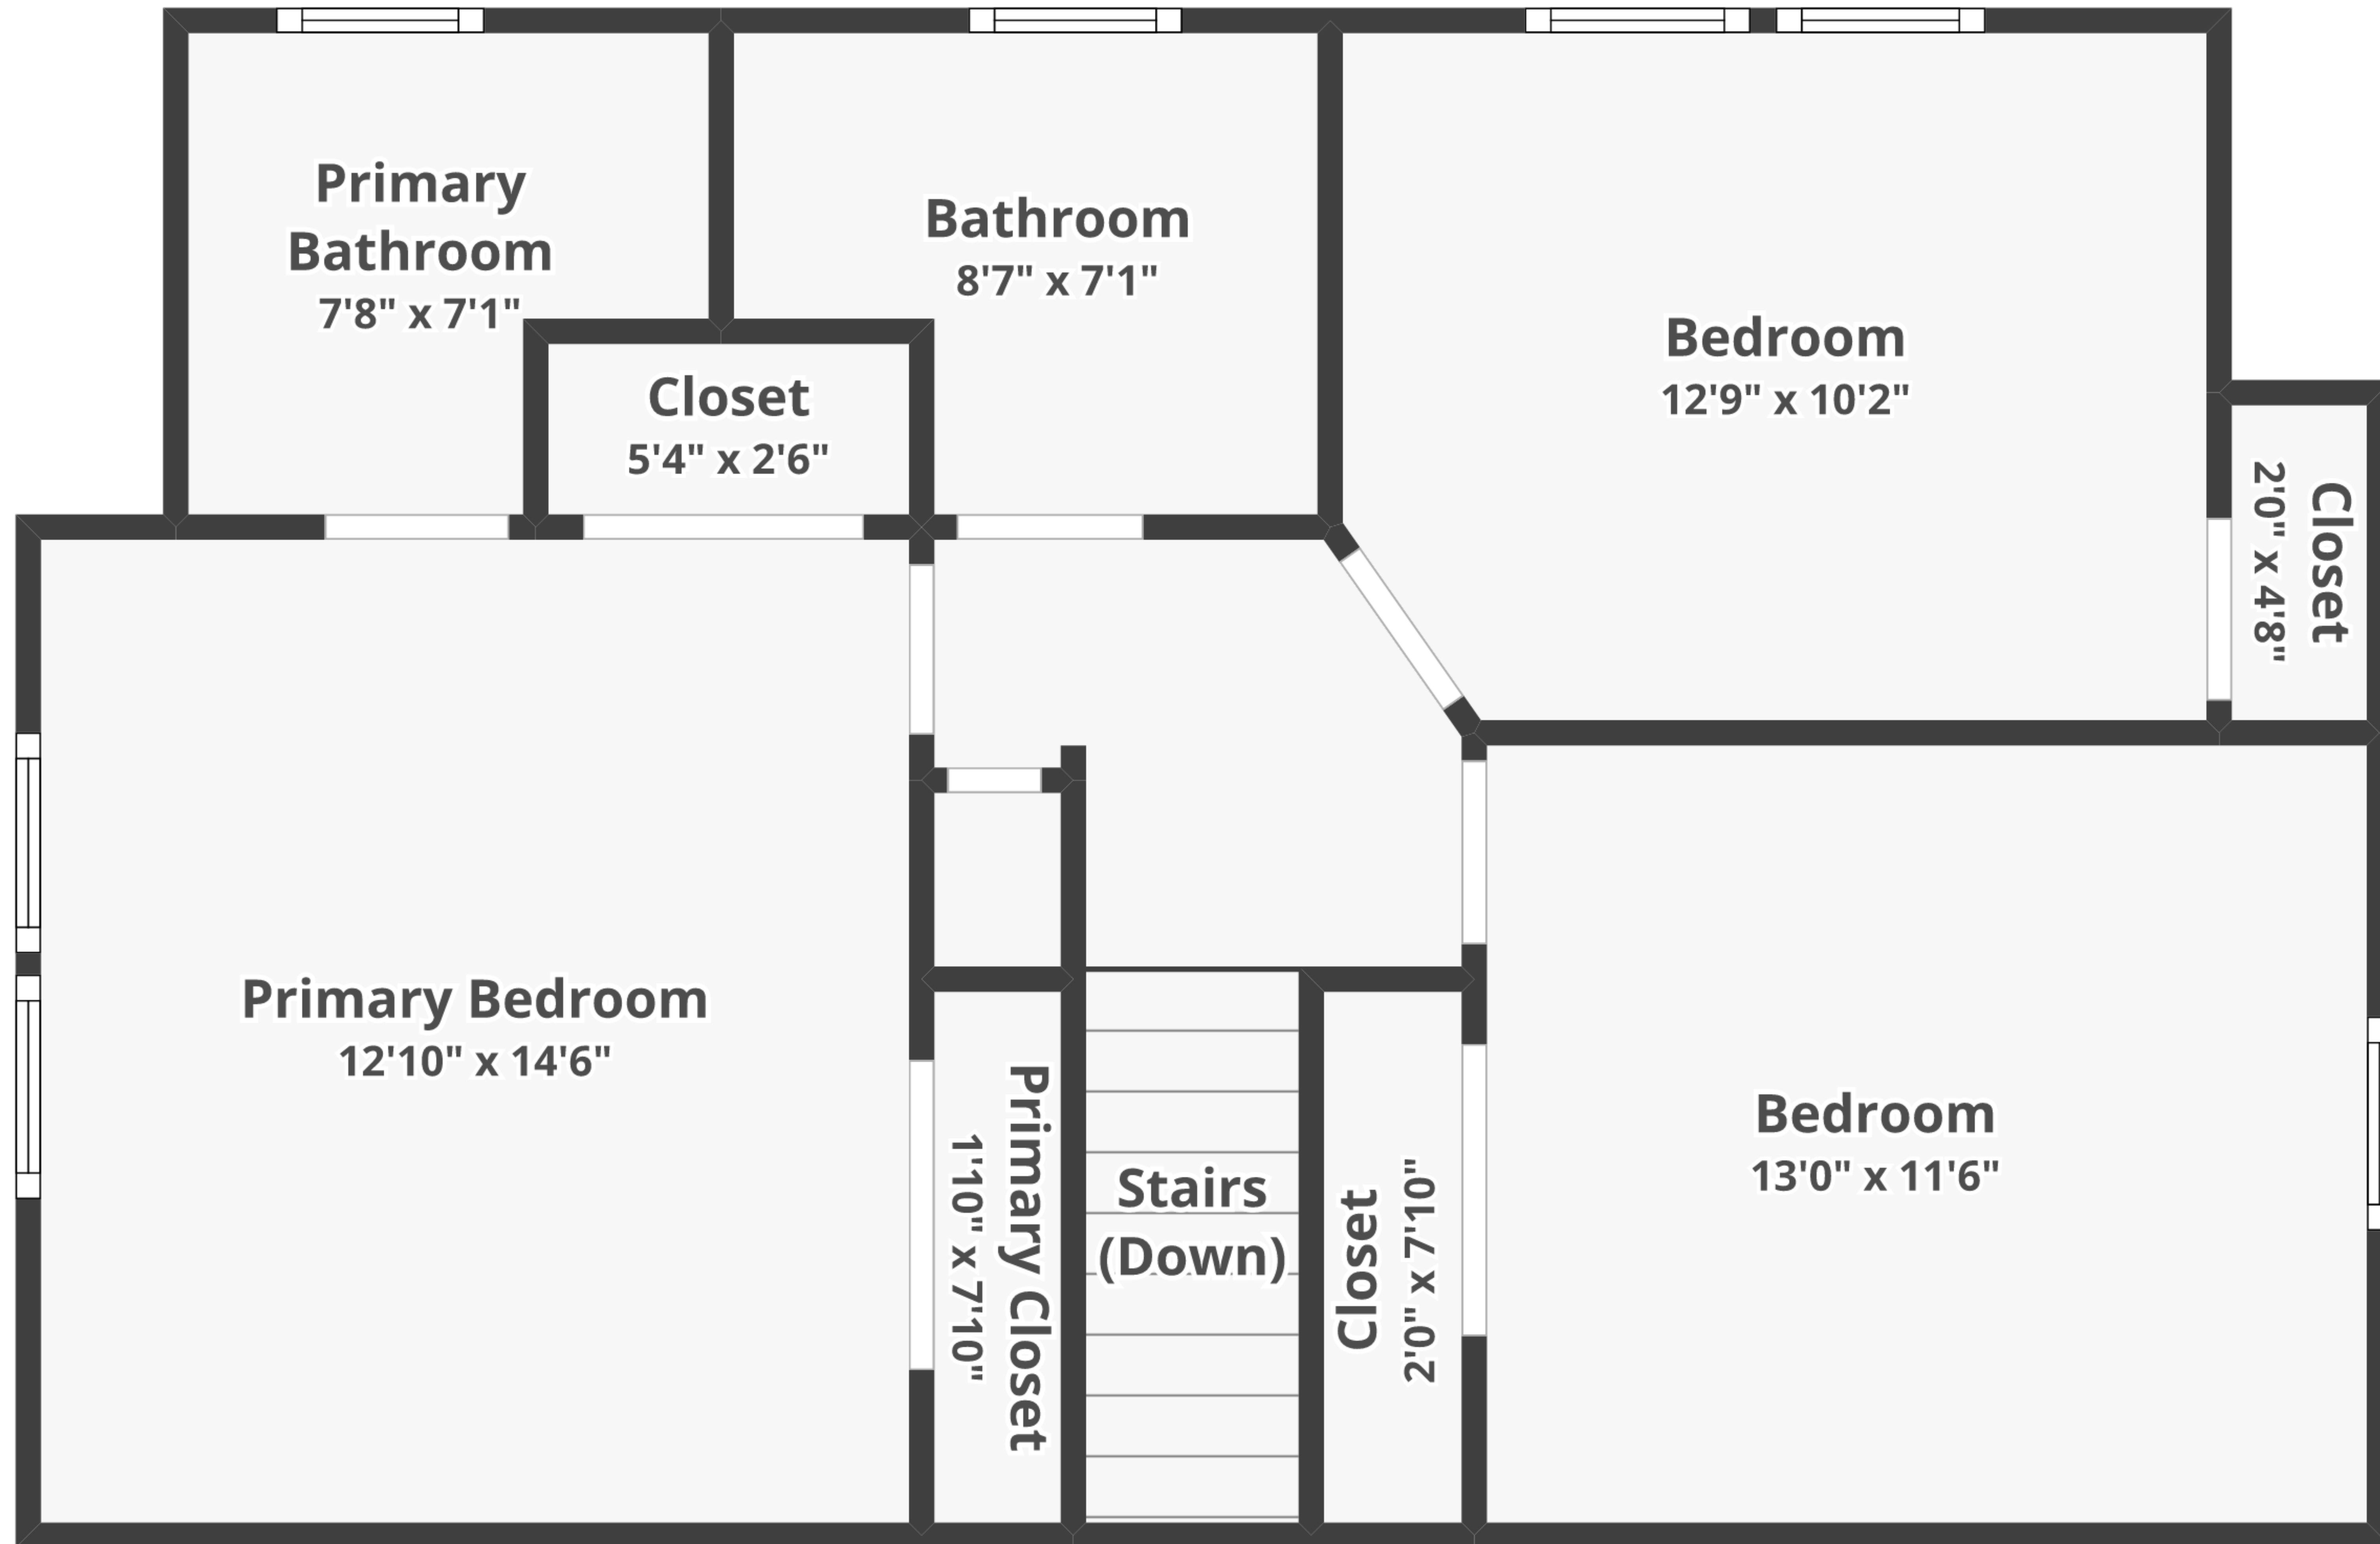

2504 Wagonwheel Dr, Auburn, PA 17922

Total finished area: ~1,576.31 sq. ft.

Total unfinished area: ~0 sq. ft.

Floor 2

Finished area: ~682.21 sq. ft.

Unfinished area: ~0 sq. ft.