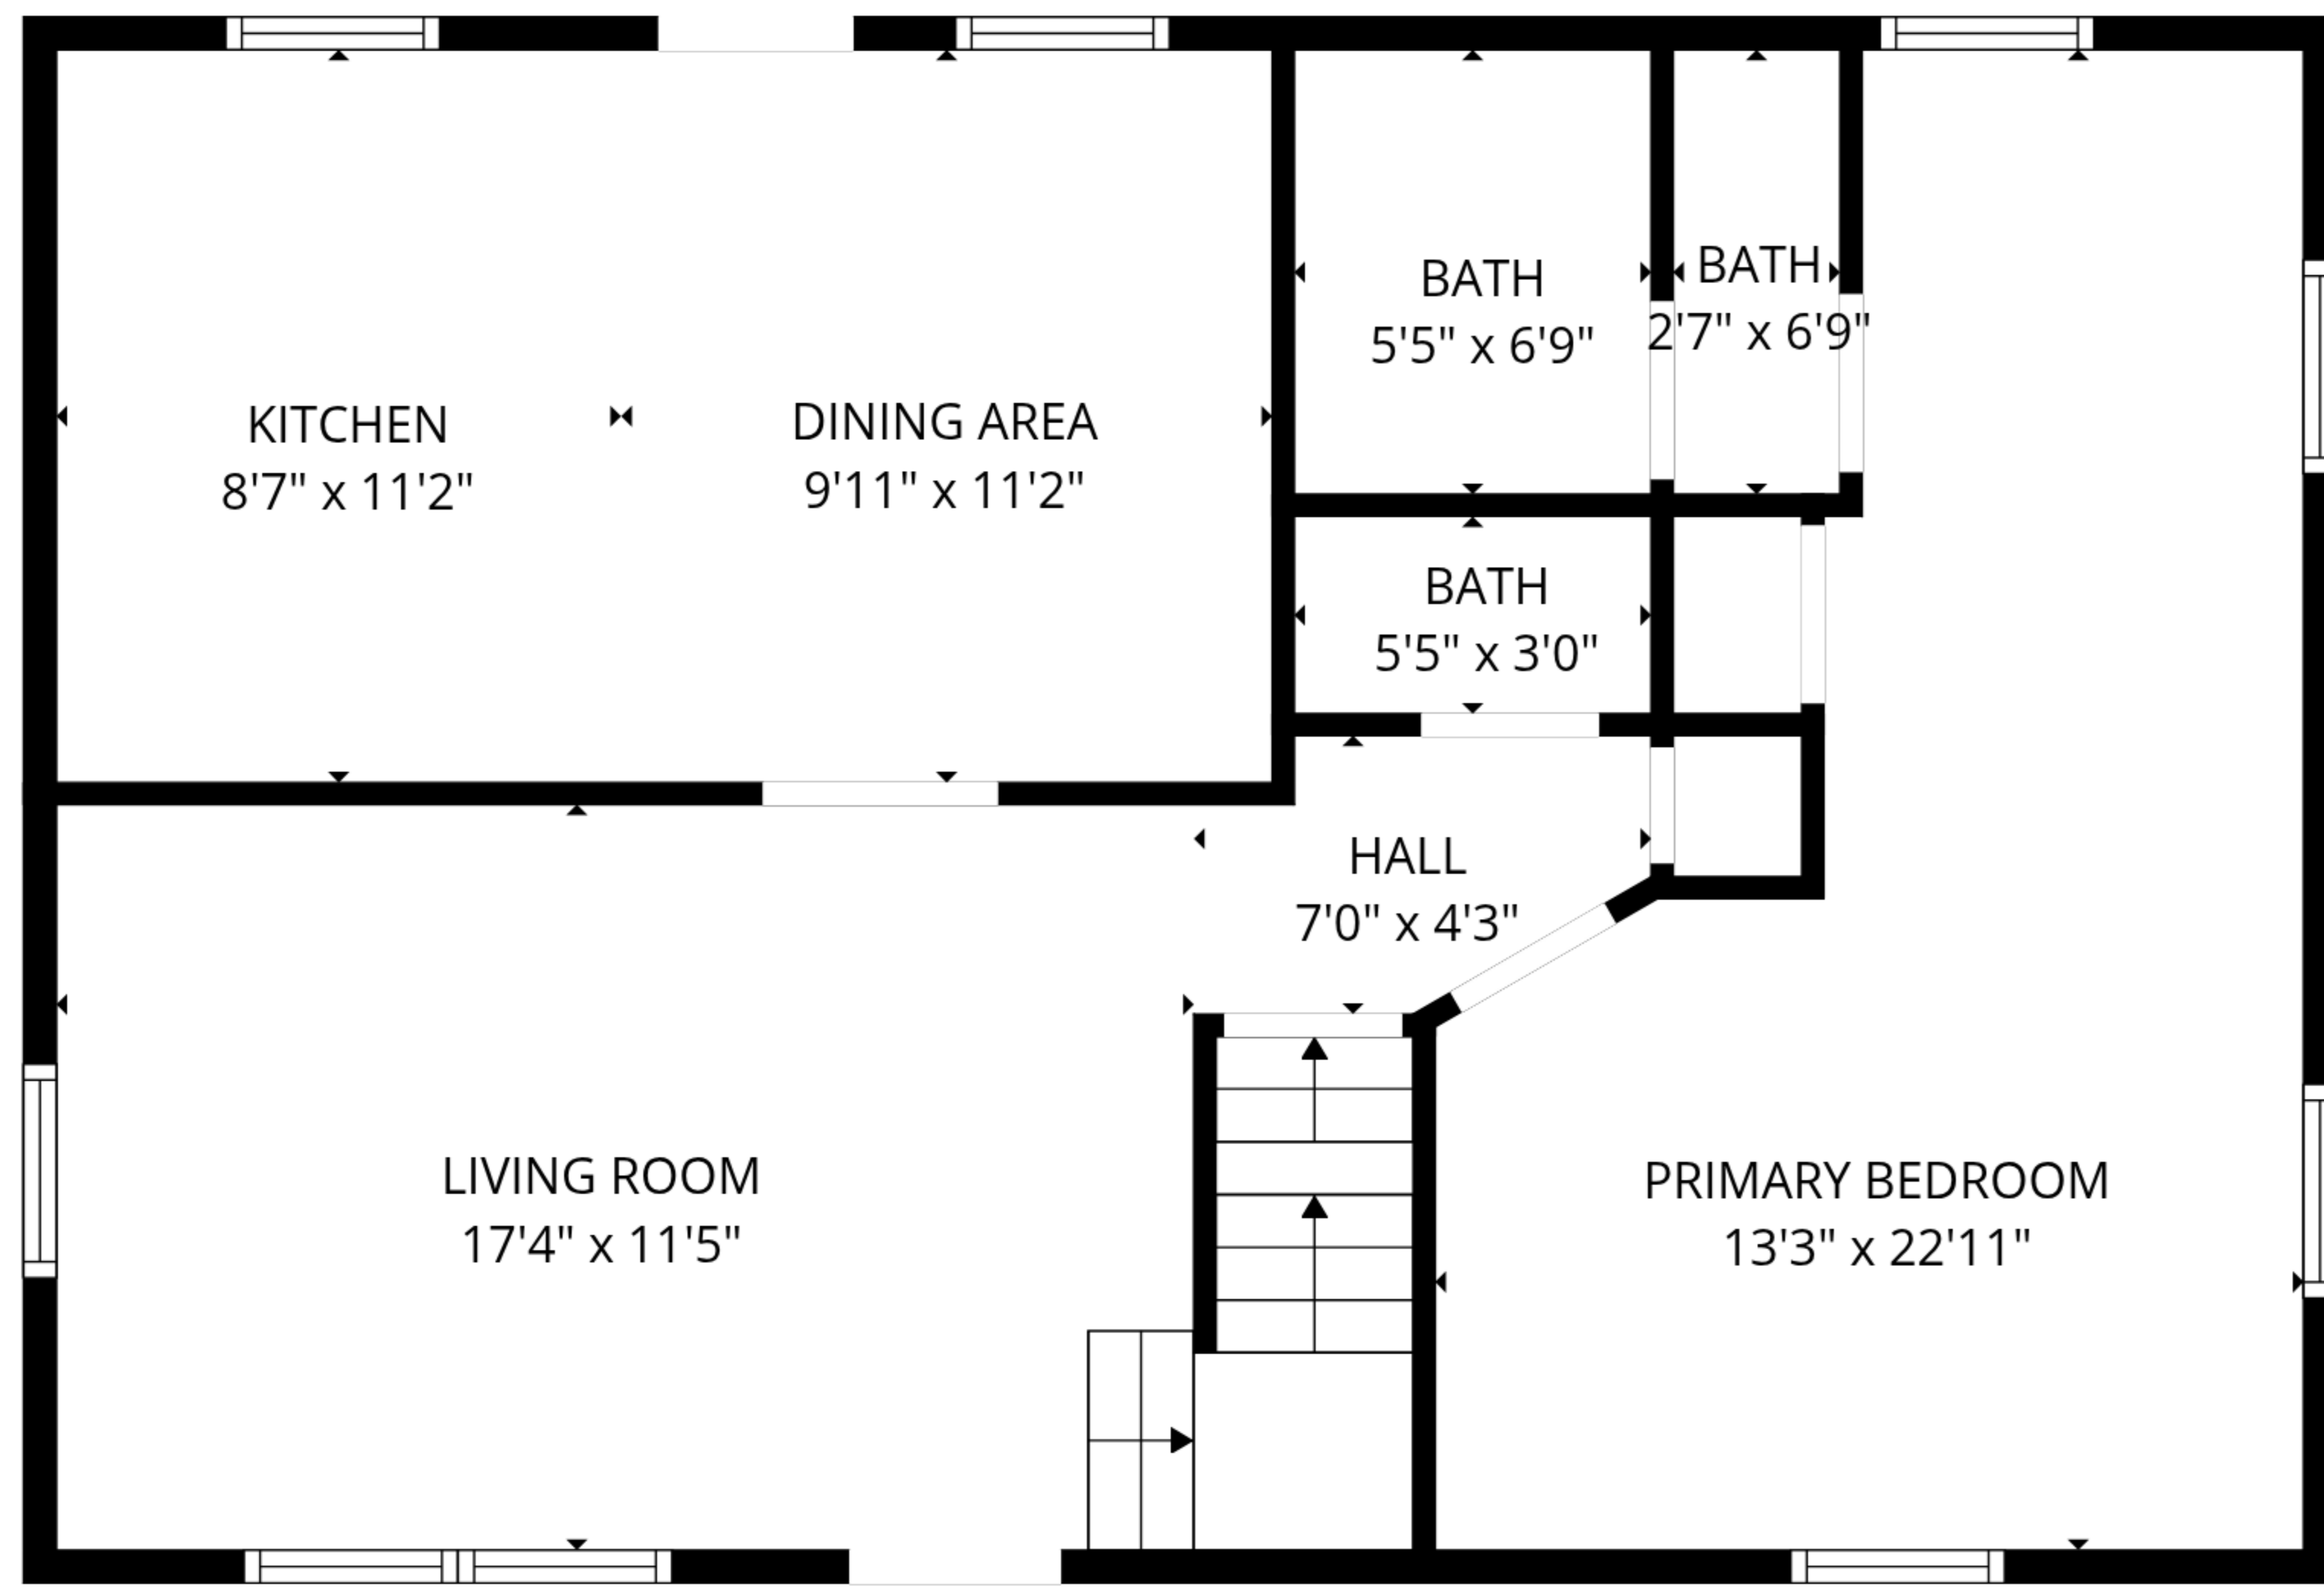

BASEMENT
34'3" x 22'11"

TOTAL: 1184 sq. ft

Basement 1: 0 sq. ft, 1st floor: 785 sq. ft, 2nd floor: 399 sq. ft
EXCLUDED AREAS: BASEMENT: 785 sq. ft, WALLS: 174 sq. ft

TOTAL: 1184 sq. ft

Basement 1: 0 sq. ft, 1st floor: 785 sq. ft, 2nd floor: 399 sq. ft
 EXCLUDED AREAS: BASEMENT: 785 sq. ft, WALLS: 174 sq. ft

TOTAL: 1184 sq. ft

Basement 1: 0 sq. ft, 1st floor: 785 sq. ft, 2nd floor: 399 sq. ft
EXCLUDED AREAS: BASEMENT: 785 sq. ft, WALLS: 174 sq. ft

1st floor

2nd floor

Basement 1

TOTAL: 1184 sq. ft
 Basement 1: 0 sq. ft, 1st floor: 785 sq. ft, 2nd floor: 399 sq. ft
 EXCLUDED AREAS: BASEMENT: 785 sq. ft, WALLS: 174 sq. ft