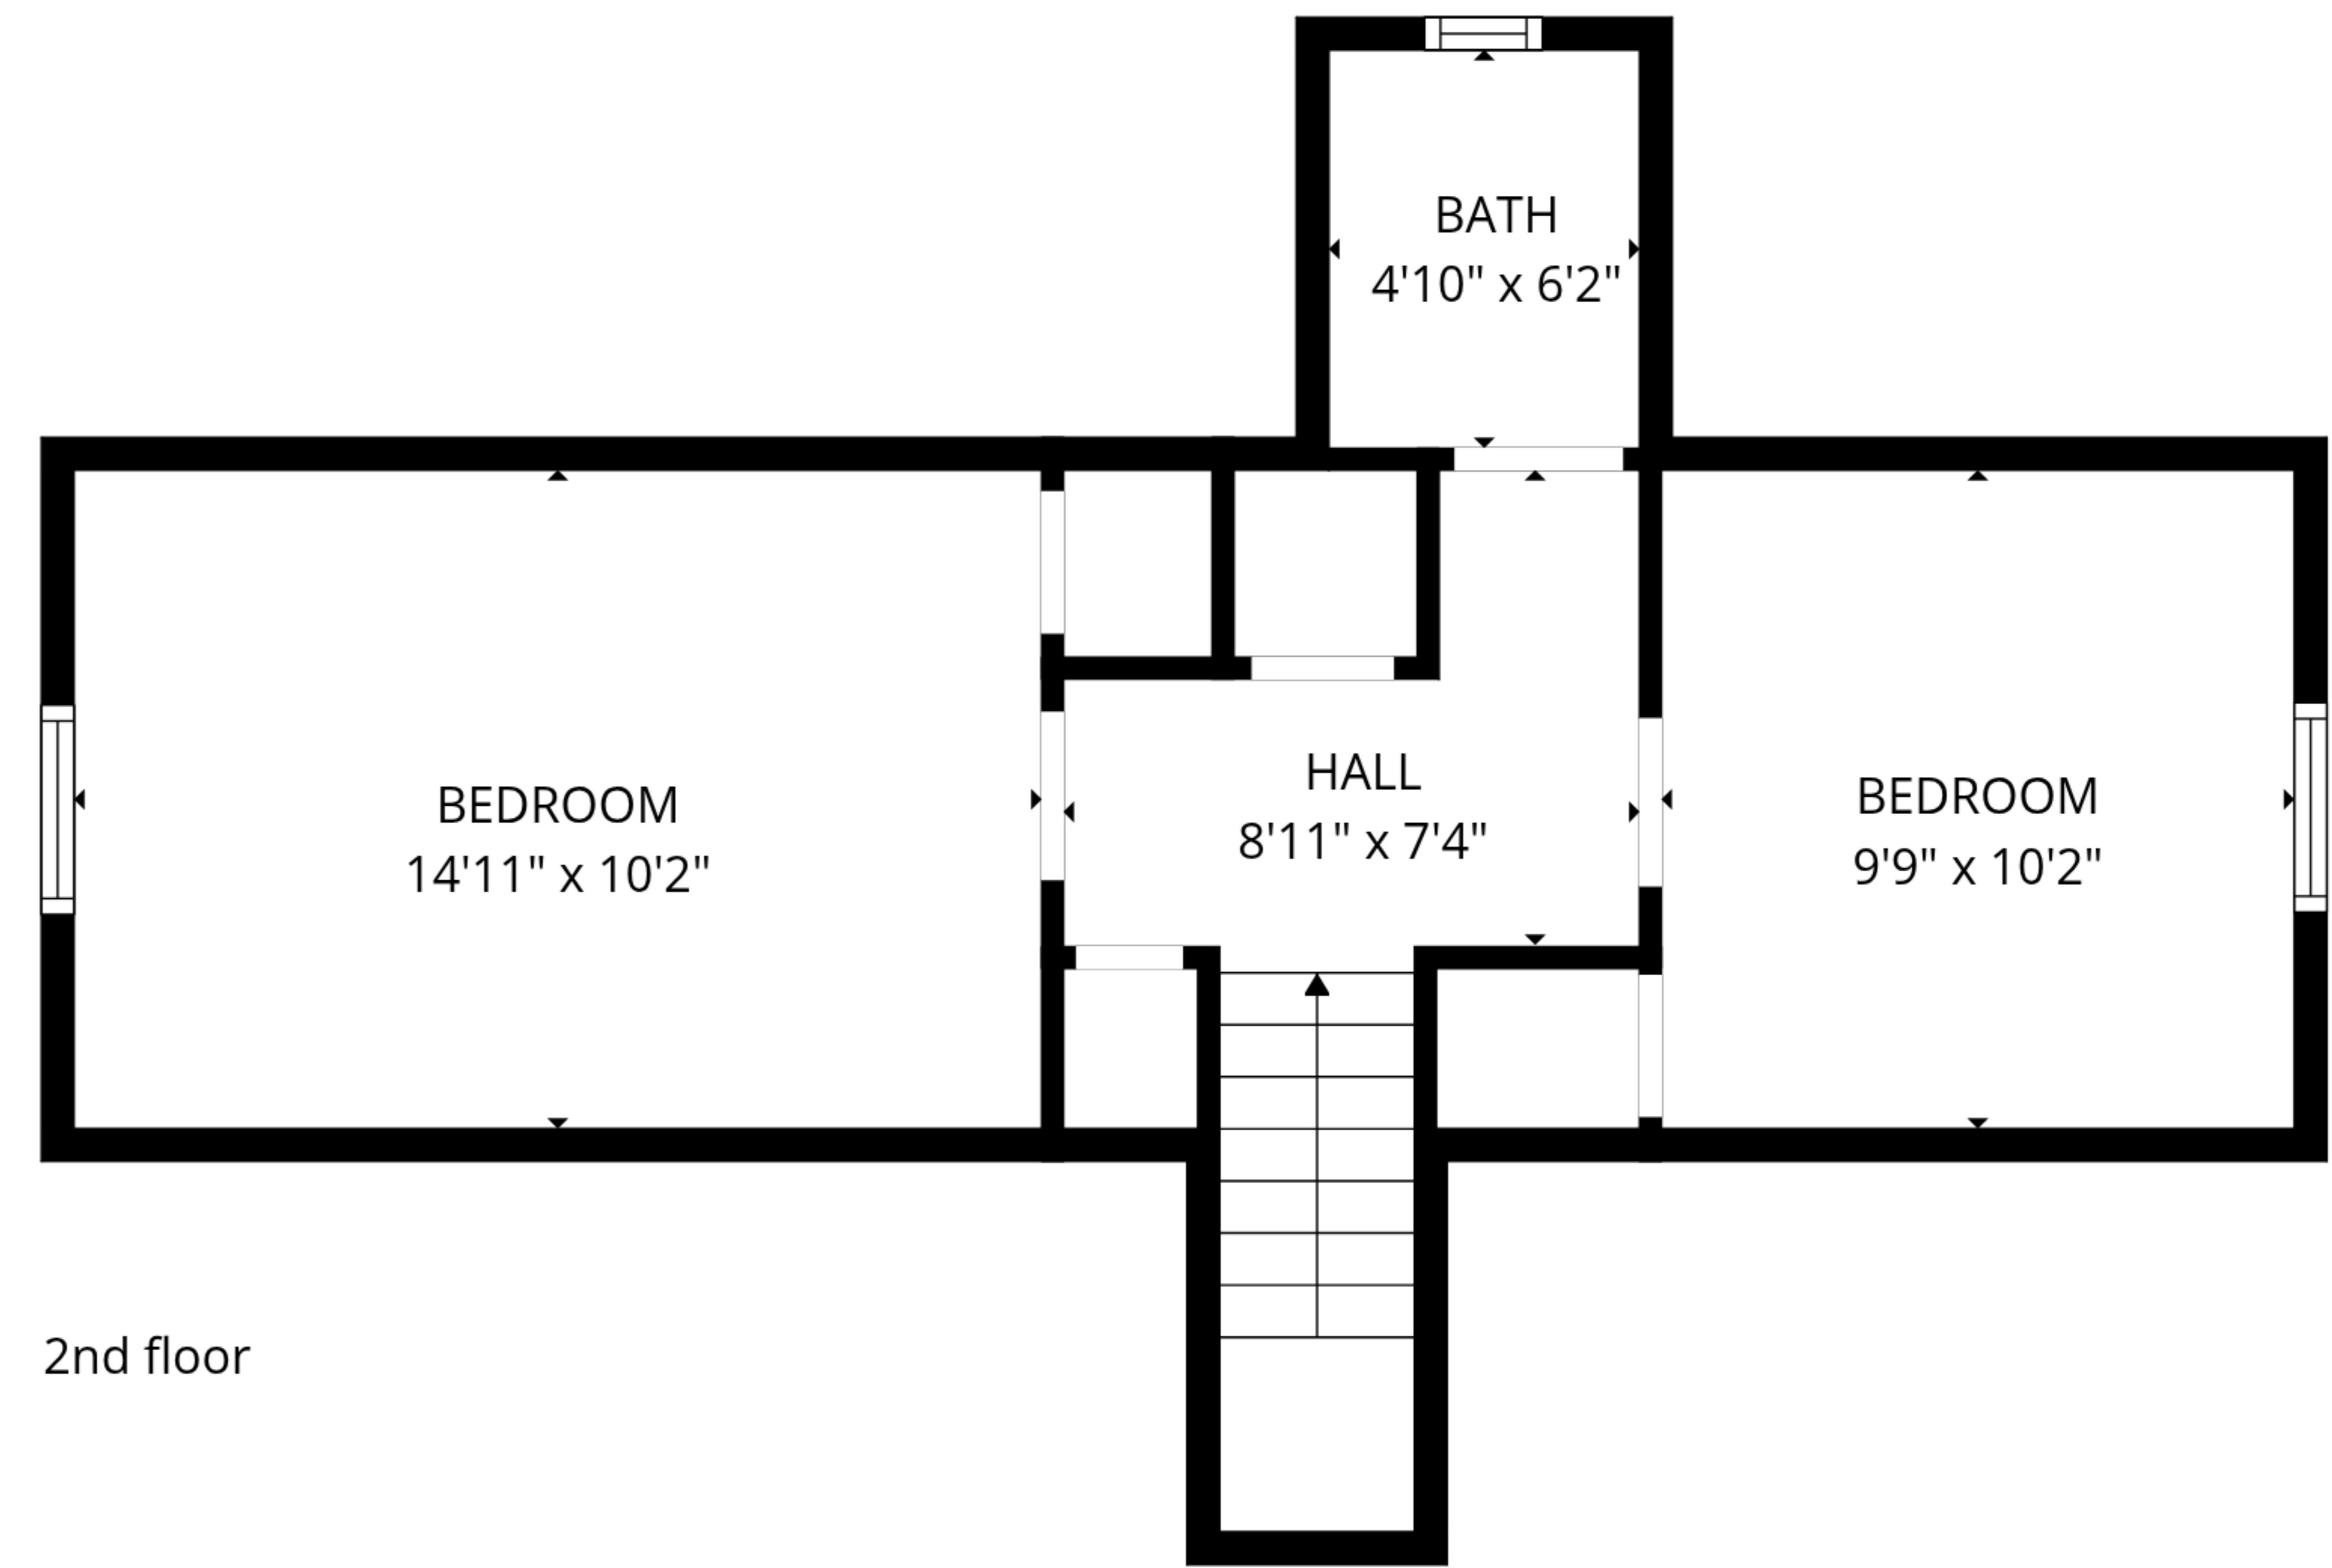

BASEMENT
34'3" x 22'11"

TOTAL: 1184 sq. ft

Basement 1: 0 sq. ft, 1st floor: 785 sq. ft, 2nd floor: 399 sq. ft
EXCLUDED AREAS: BASEMENT: 785 sq. ft, WALLS: 174 sq. ft

TOTAL: 1184 sq. ft

Basement 1: 0 sq. ft, 1st floor: 785 sq. ft, 2nd floor: 399 sq. ft
 EXCLUDED AREAS: BASEMENT: 785 sq. ft, WALLS: 174 sq. ft

TOTAL: 1184 sq. ft

Basement 1: 0 sq. ft, 1st floor: 785 sq. ft, 2nd floor: 399 sq. ft
EXCLUDED AREAS: BASEMENT: 785 sq. ft, WALLS: 174 sq. ft

1st floor

2nd floor

Basement 1

TOTAL: 1184 sq. ft
 Basement 1: 0 sq. ft, 1st floor: 785 sq. ft, 2nd floor: 399 sq. ft
 EXCLUDED AREAS: BASEMENT: 785 sq. ft, WALLS: 174 sq. ft