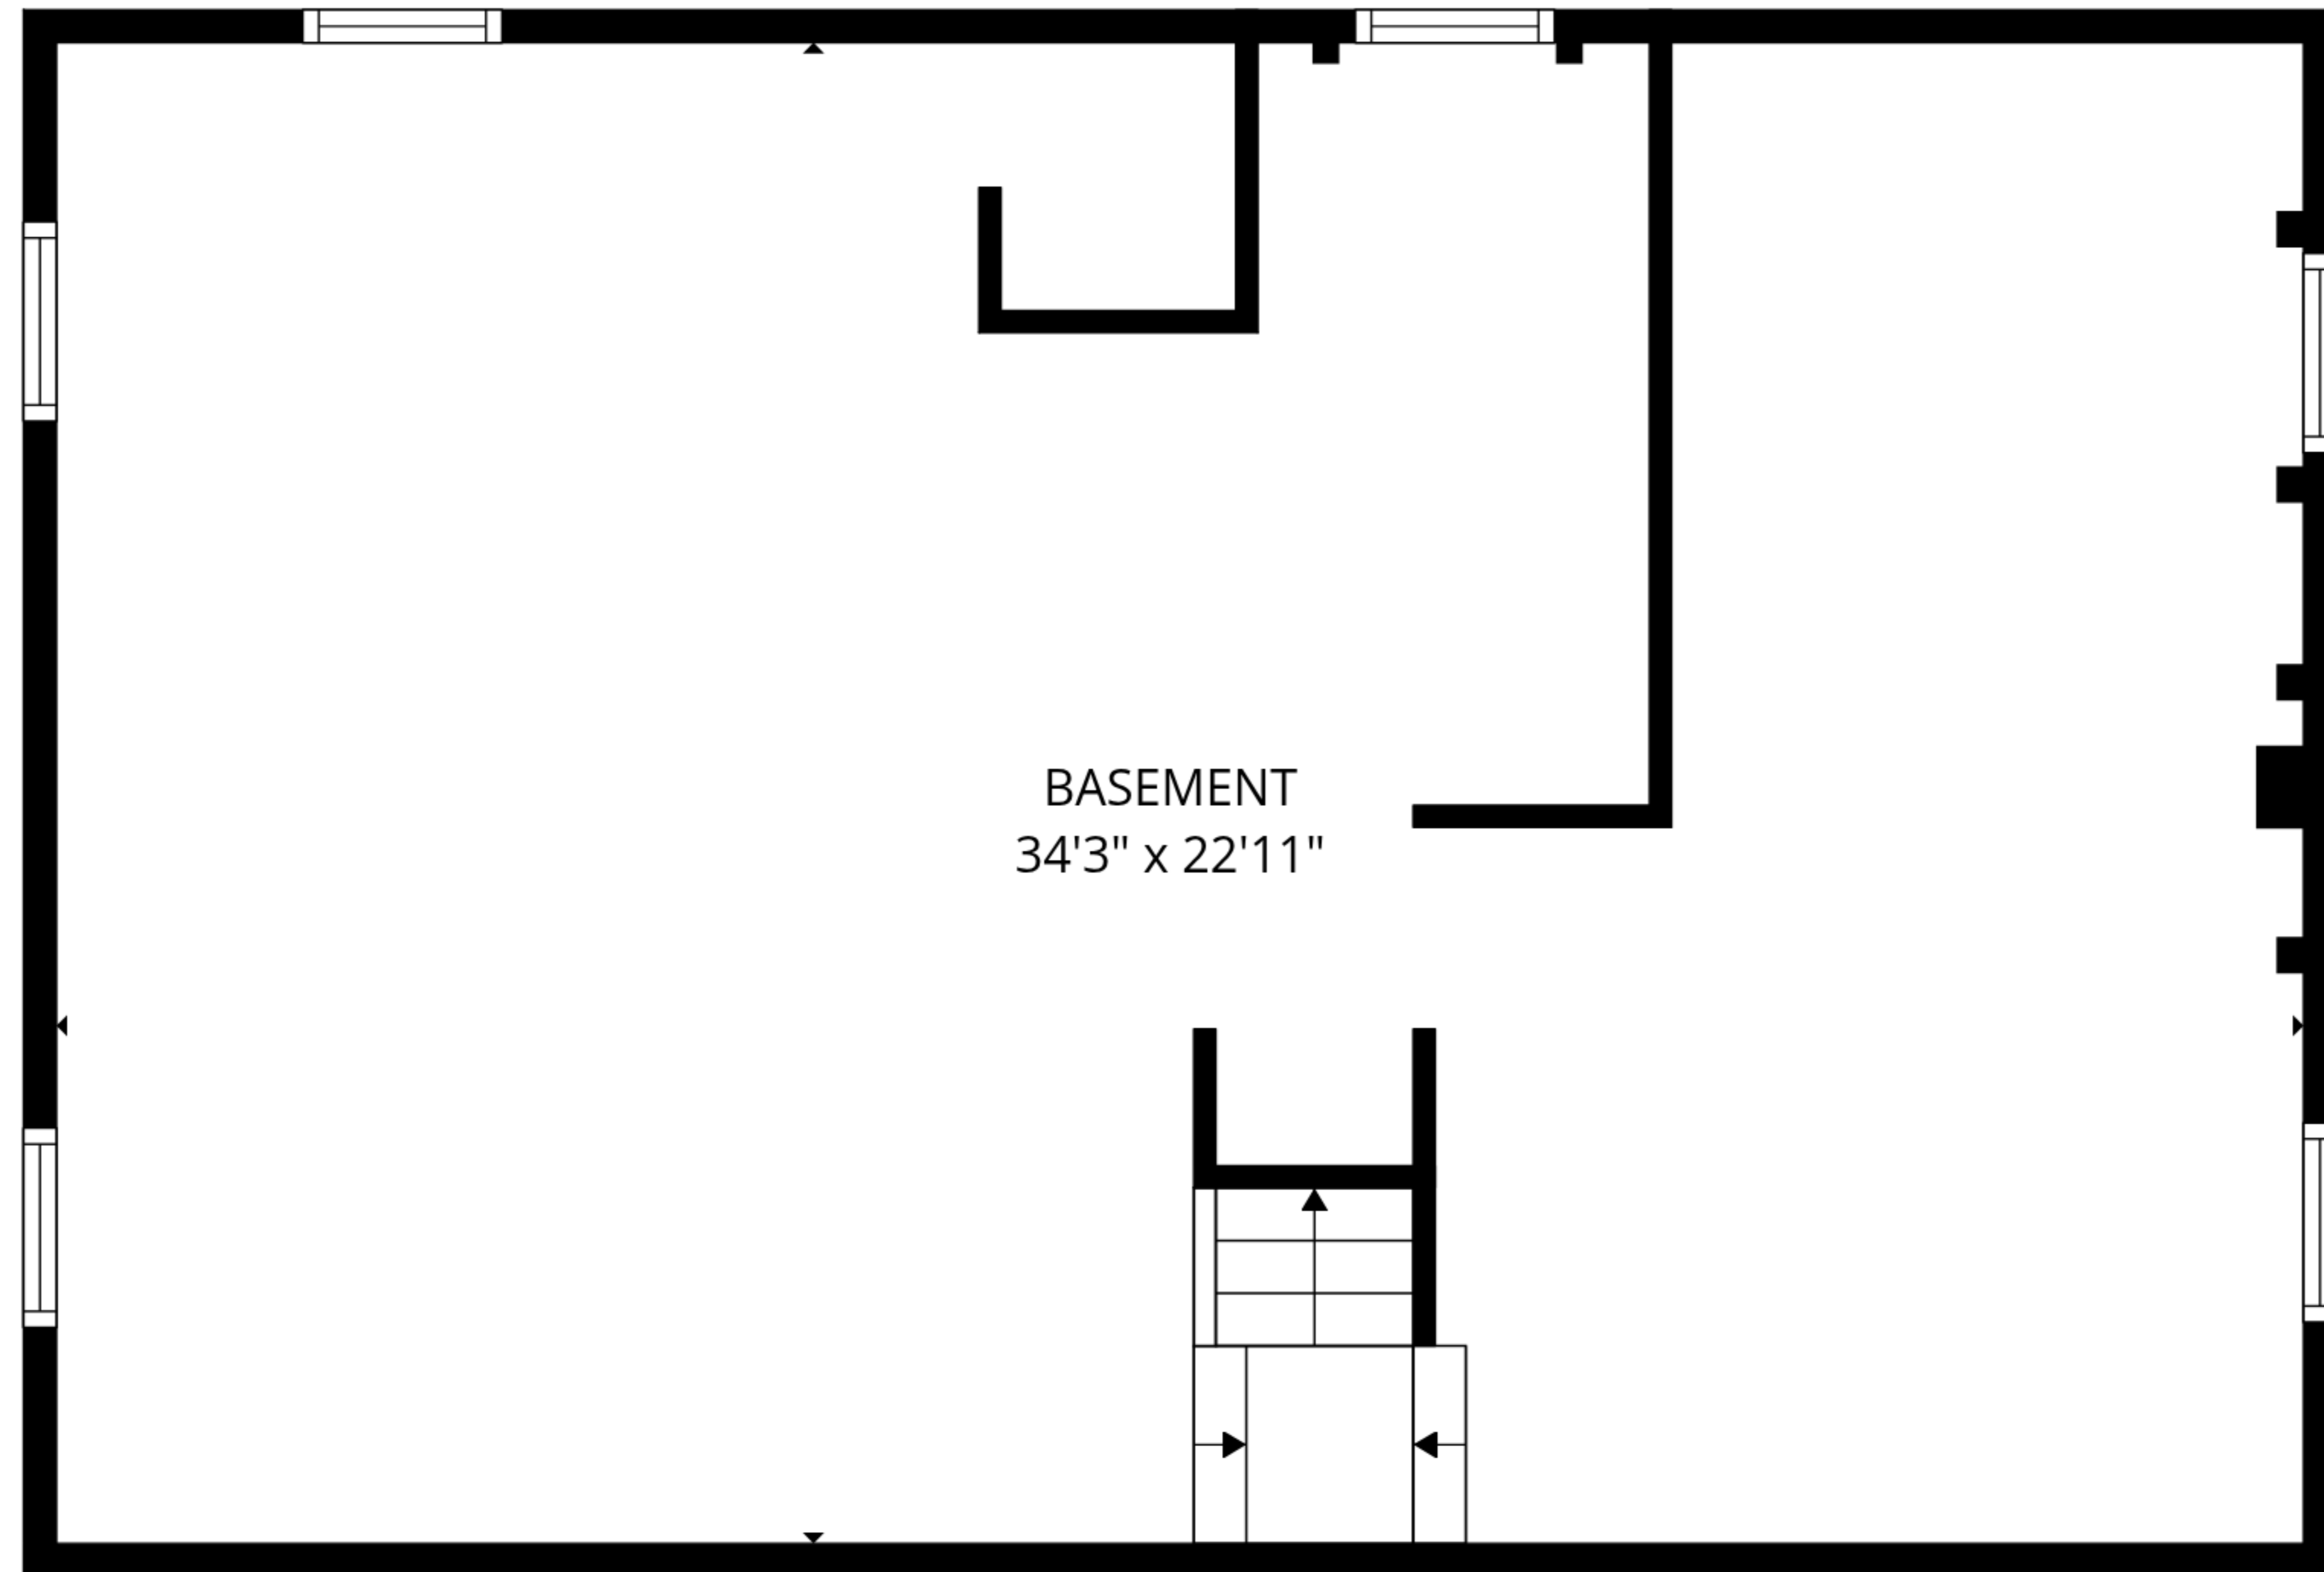

BASEMENT
34'3" x 22'11"

TOTAL: 1184 sq. ft

Basement 1: 0 sq. ft, 1st floor: 785 sq. ft, 2nd floor: 399 sq. ft
EXCLUDED AREAS: BASEMENT: 785 sq. ft, WALLS: 174 sq. ft

TOTAL: 1184 sq. ft

Basement 1: 0 sq. ft, 1st floor: 785 sq. ft, 2nd floor: 399 sq. ft
 EXCLUDED AREAS: BASEMENT: 785 sq. ft, WALLS: 174 sq. ft

TOTAL: 1184 sq. ft

Basement 1: 0 sq. ft, 1st floor: 785 sq. ft, 2nd floor: 399 sq. ft
EXCLUDED AREAS: BASEMENT: 785 sq. ft, WALLS: 174 sq. ft

1st floor

2nd floor

Basement 1

TOTAL: 1184 sq. ft
 Basement 1: 0 sq. ft, 1st floor: 785 sq. ft, 2nd floor: 399 sq. ft
 EXCLUDED AREAS: BASEMENT: 785 sq. ft, WALLS: 174 sq. ft