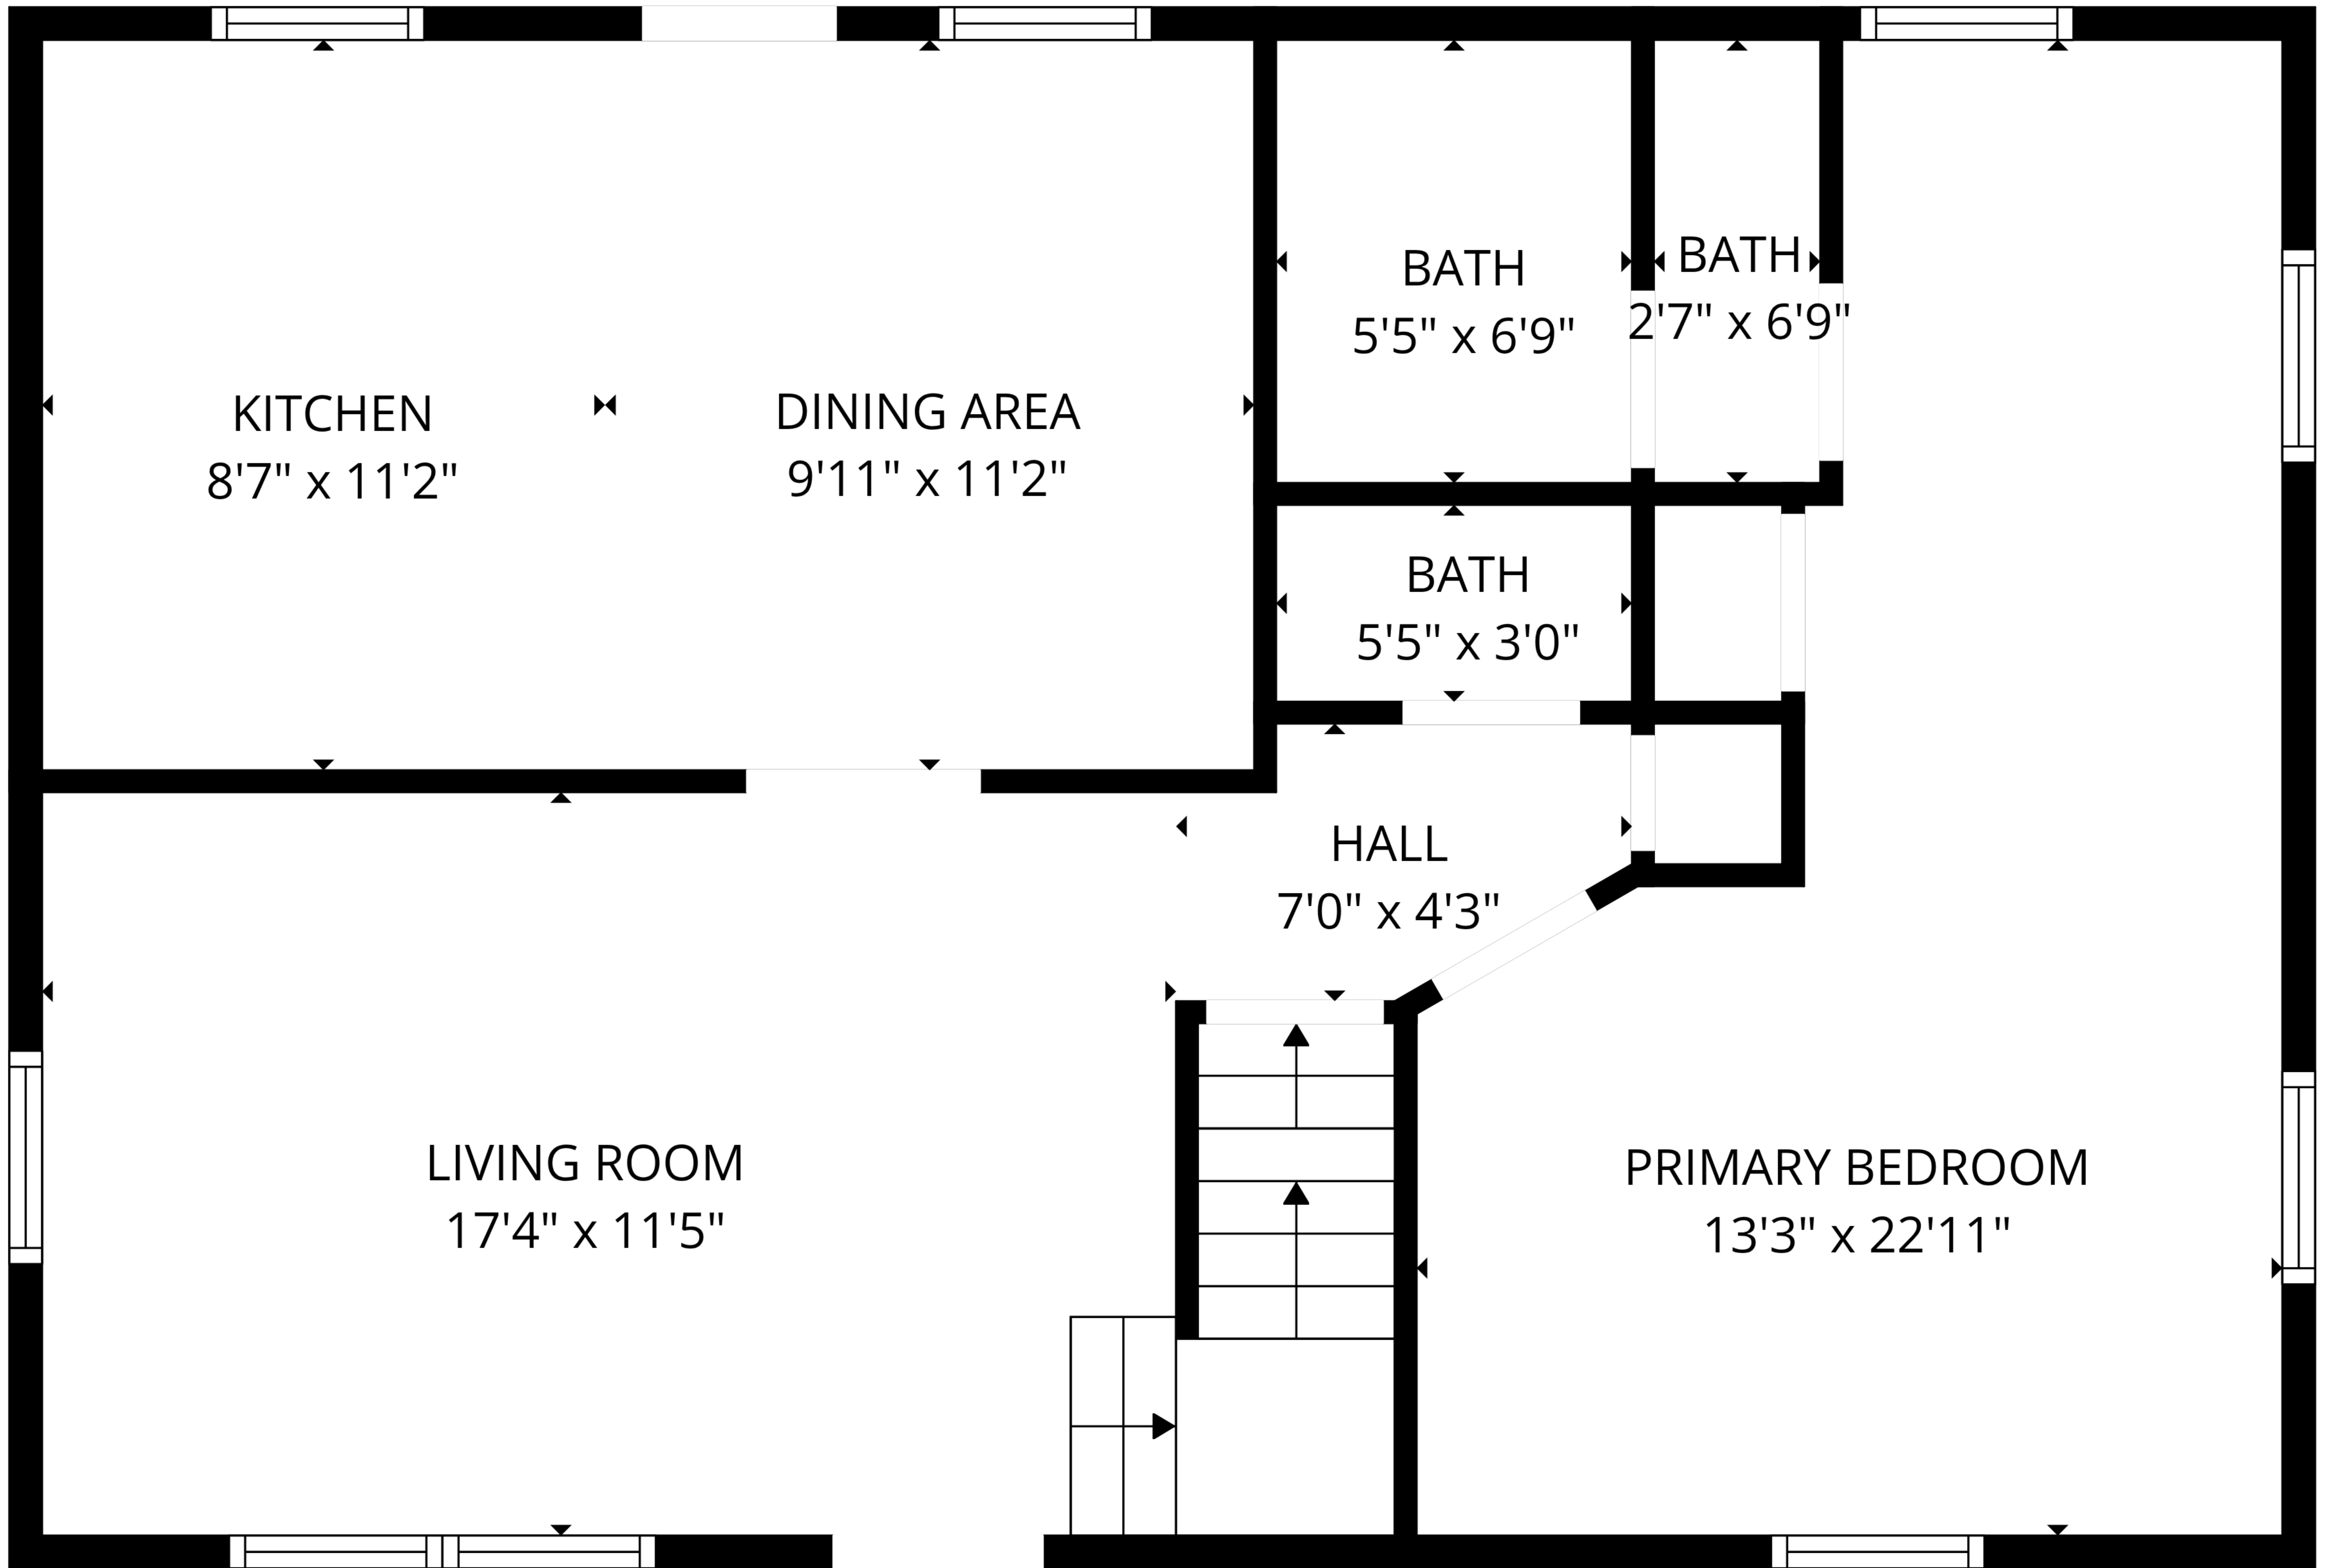

BASEMENT
34'3" x 22'11"

TOTAL: 1184 sq. ft

Basement 1: 0 sq. ft, 1st floor: 785 sq. ft, 2nd floor: 399 sq. ft
EXCLUDED AREAS: BASEMENT: 785 sq. ft, WALLS: 174 sq. ft

TOTAL: 1184 sq. ft

Basement 1: 0 sq. ft, 1st floor: 785 sq. ft, 2nd floor: 399 sq. ft
 EXCLUDED AREAS: BASEMENT: 785 sq. ft, WALLS: 174 sq. ft

TOTAL: 1184 sq. ft

Basement 1: 0 sq. ft, 1st floor: 785 sq. ft, 2nd floor: 399 sq. ft
EXCLUDED AREAS: BASEMENT: 785 sq. ft, WALLS: 174 sq. ft

1st floor

2nd floor

Basement 1

TOTAL: 1184 sq. ft
 Basement 1: 0 sq. ft, 1st floor: 785 sq. ft, 2nd floor: 399 sq. ft
 EXCLUDED AREAS: BASEMENT: 785 sq. ft, WALLS: 174 sq. ft