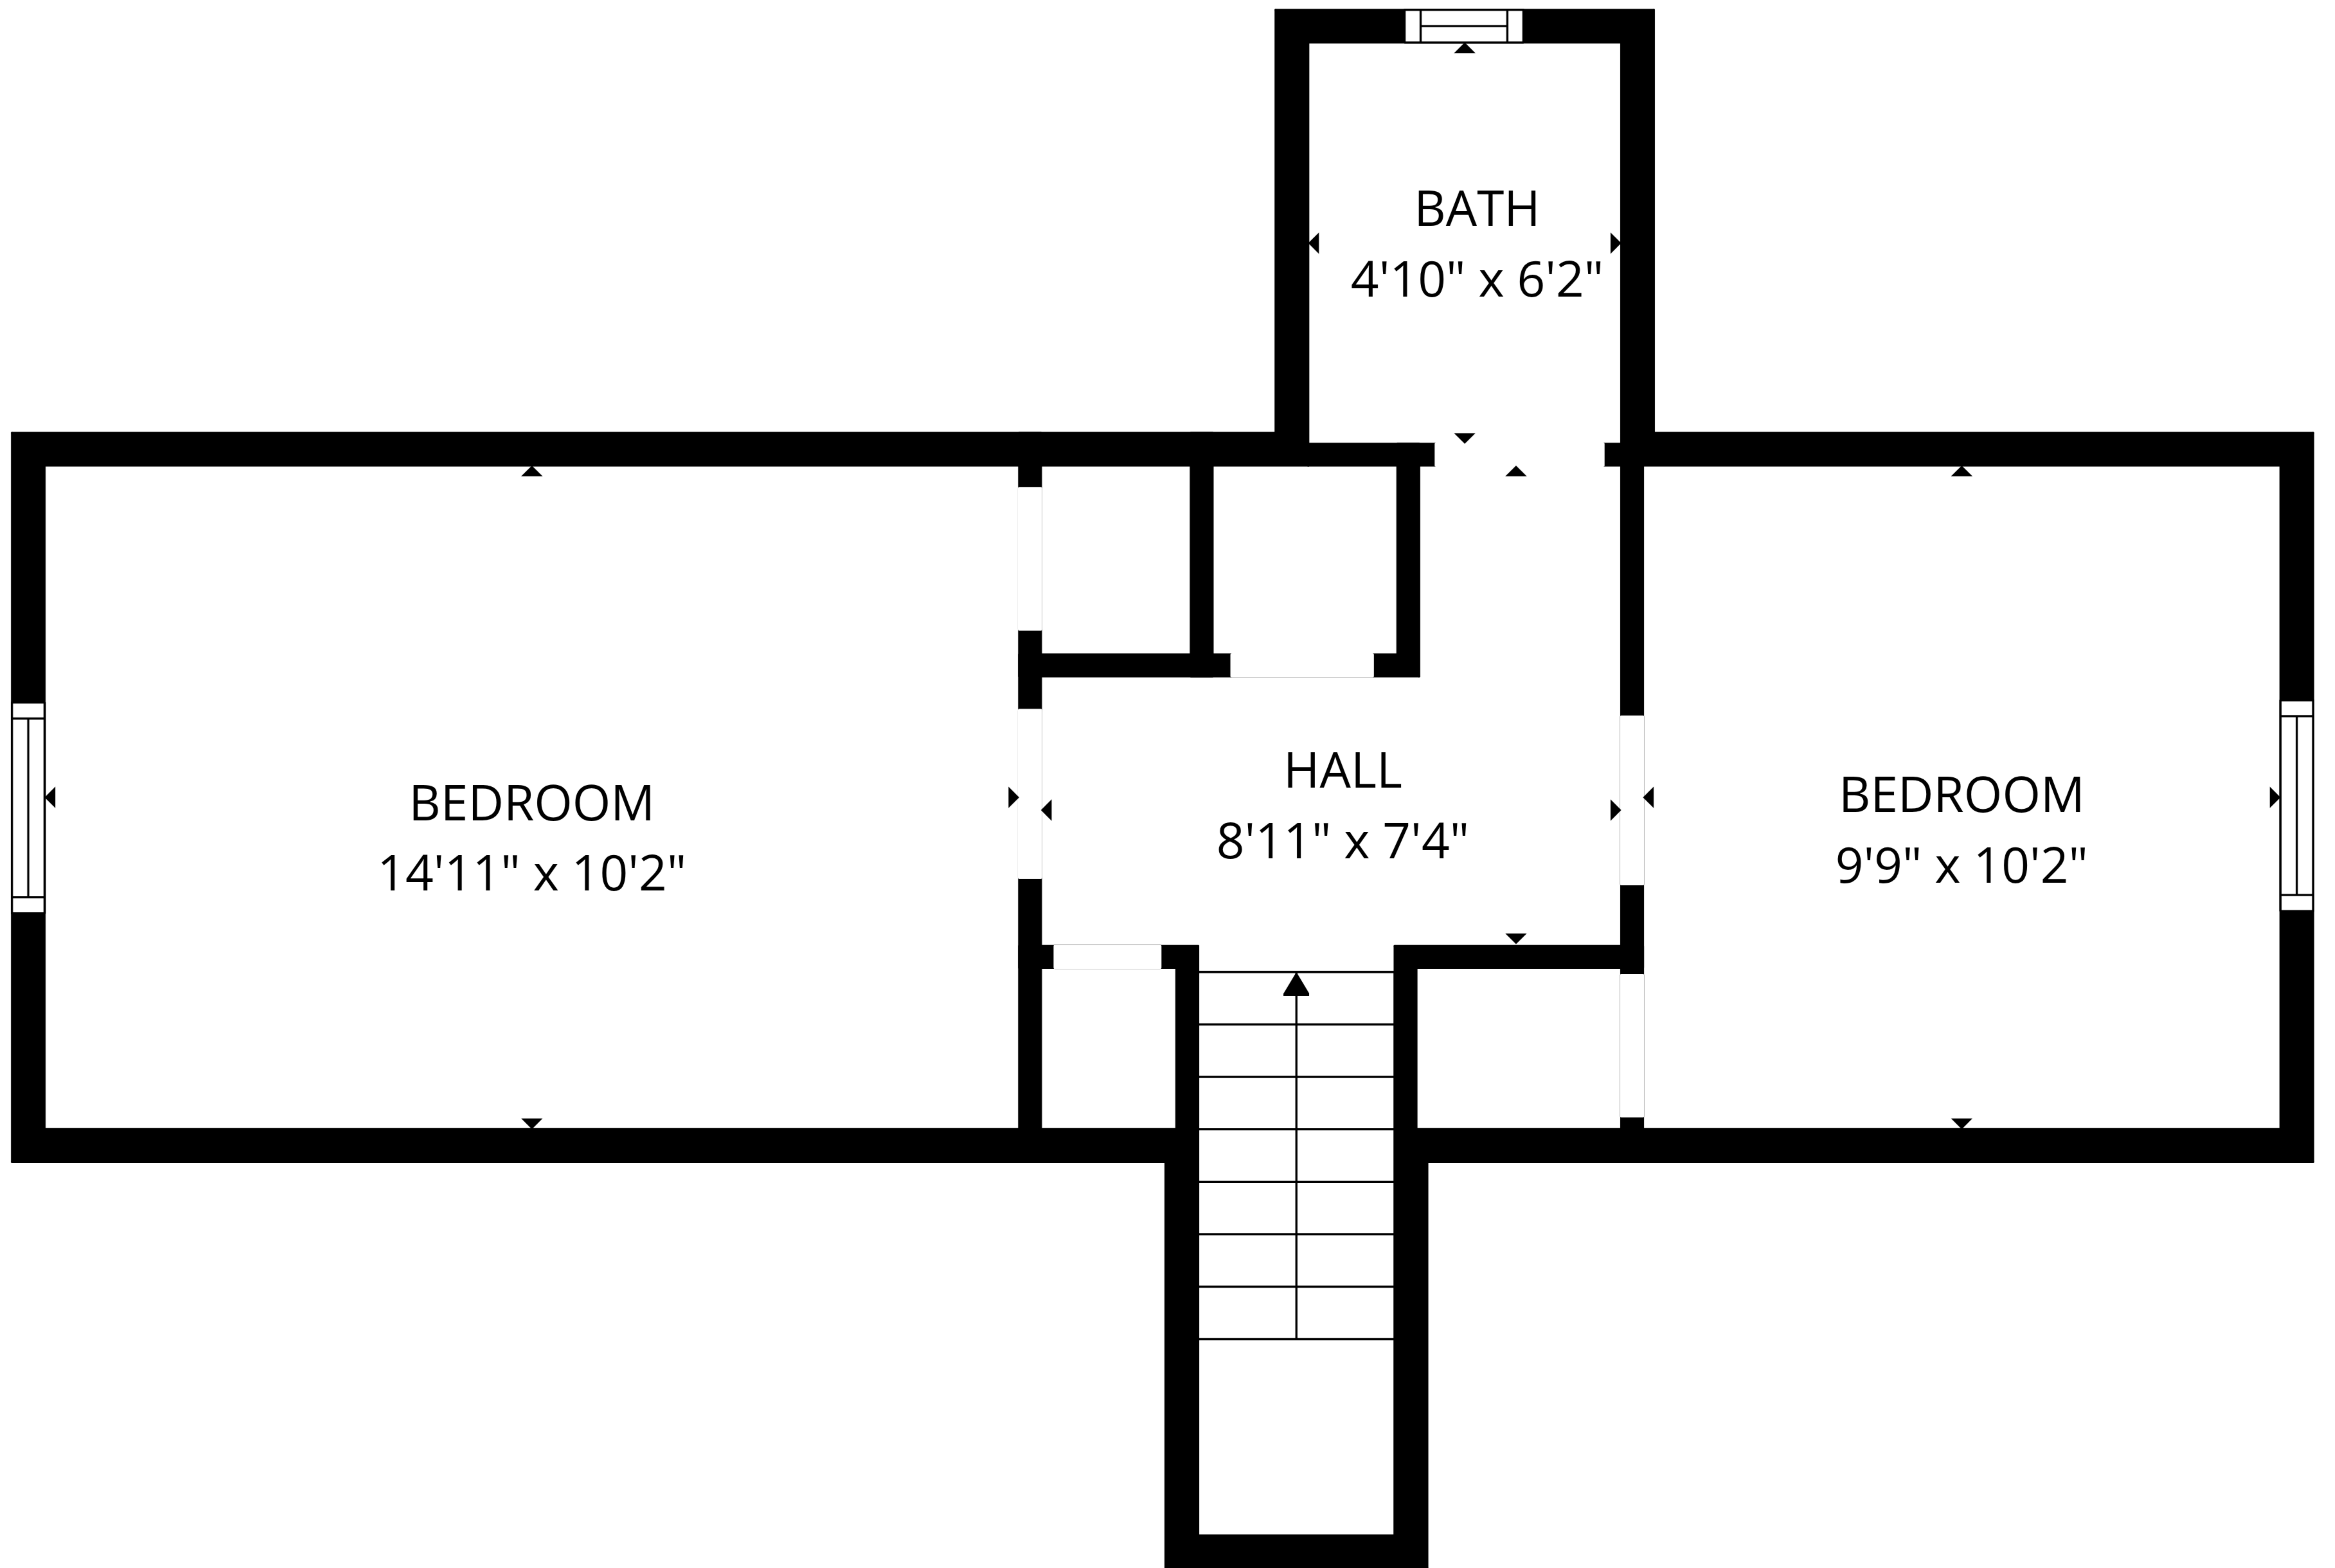

BASEMENT
34'3" x 22'11"

TOTAL: 1184 sq. ft

Basement 1: 0 sq. ft, 1st floor: 785 sq. ft, 2nd floor: 399 sq. ft
EXCLUDED AREAS: BASEMENT: 785 sq. ft, WALLS: 174 sq. ft

TOTAL: 1184 sq. ft

Basement 1: 0 sq. ft, 1st floor: 785 sq. ft, 2nd floor: 399 sq. ft
 EXCLUDED AREAS: BASEMENT: 785 sq. ft, WALLS: 174 sq. ft

TOTAL: 1184 sq. ft

Basement 1: 0 sq. ft, 1st floor: 785 sq. ft, 2nd floor: 399 sq. ft
EXCLUDED AREAS: BASEMENT: 785 sq. ft, WALLS: 174 sq. ft

1st floor

2nd floor

Basement 1

TOTAL: 1184 sq. ft
 Basement 1: 0 sq. ft, 1st floor: 785 sq. ft, 2nd floor: 399 sq. ft
 EXCLUDED AREAS: BASEMENT: 785 sq. ft, WALLS: 174 sq. ft