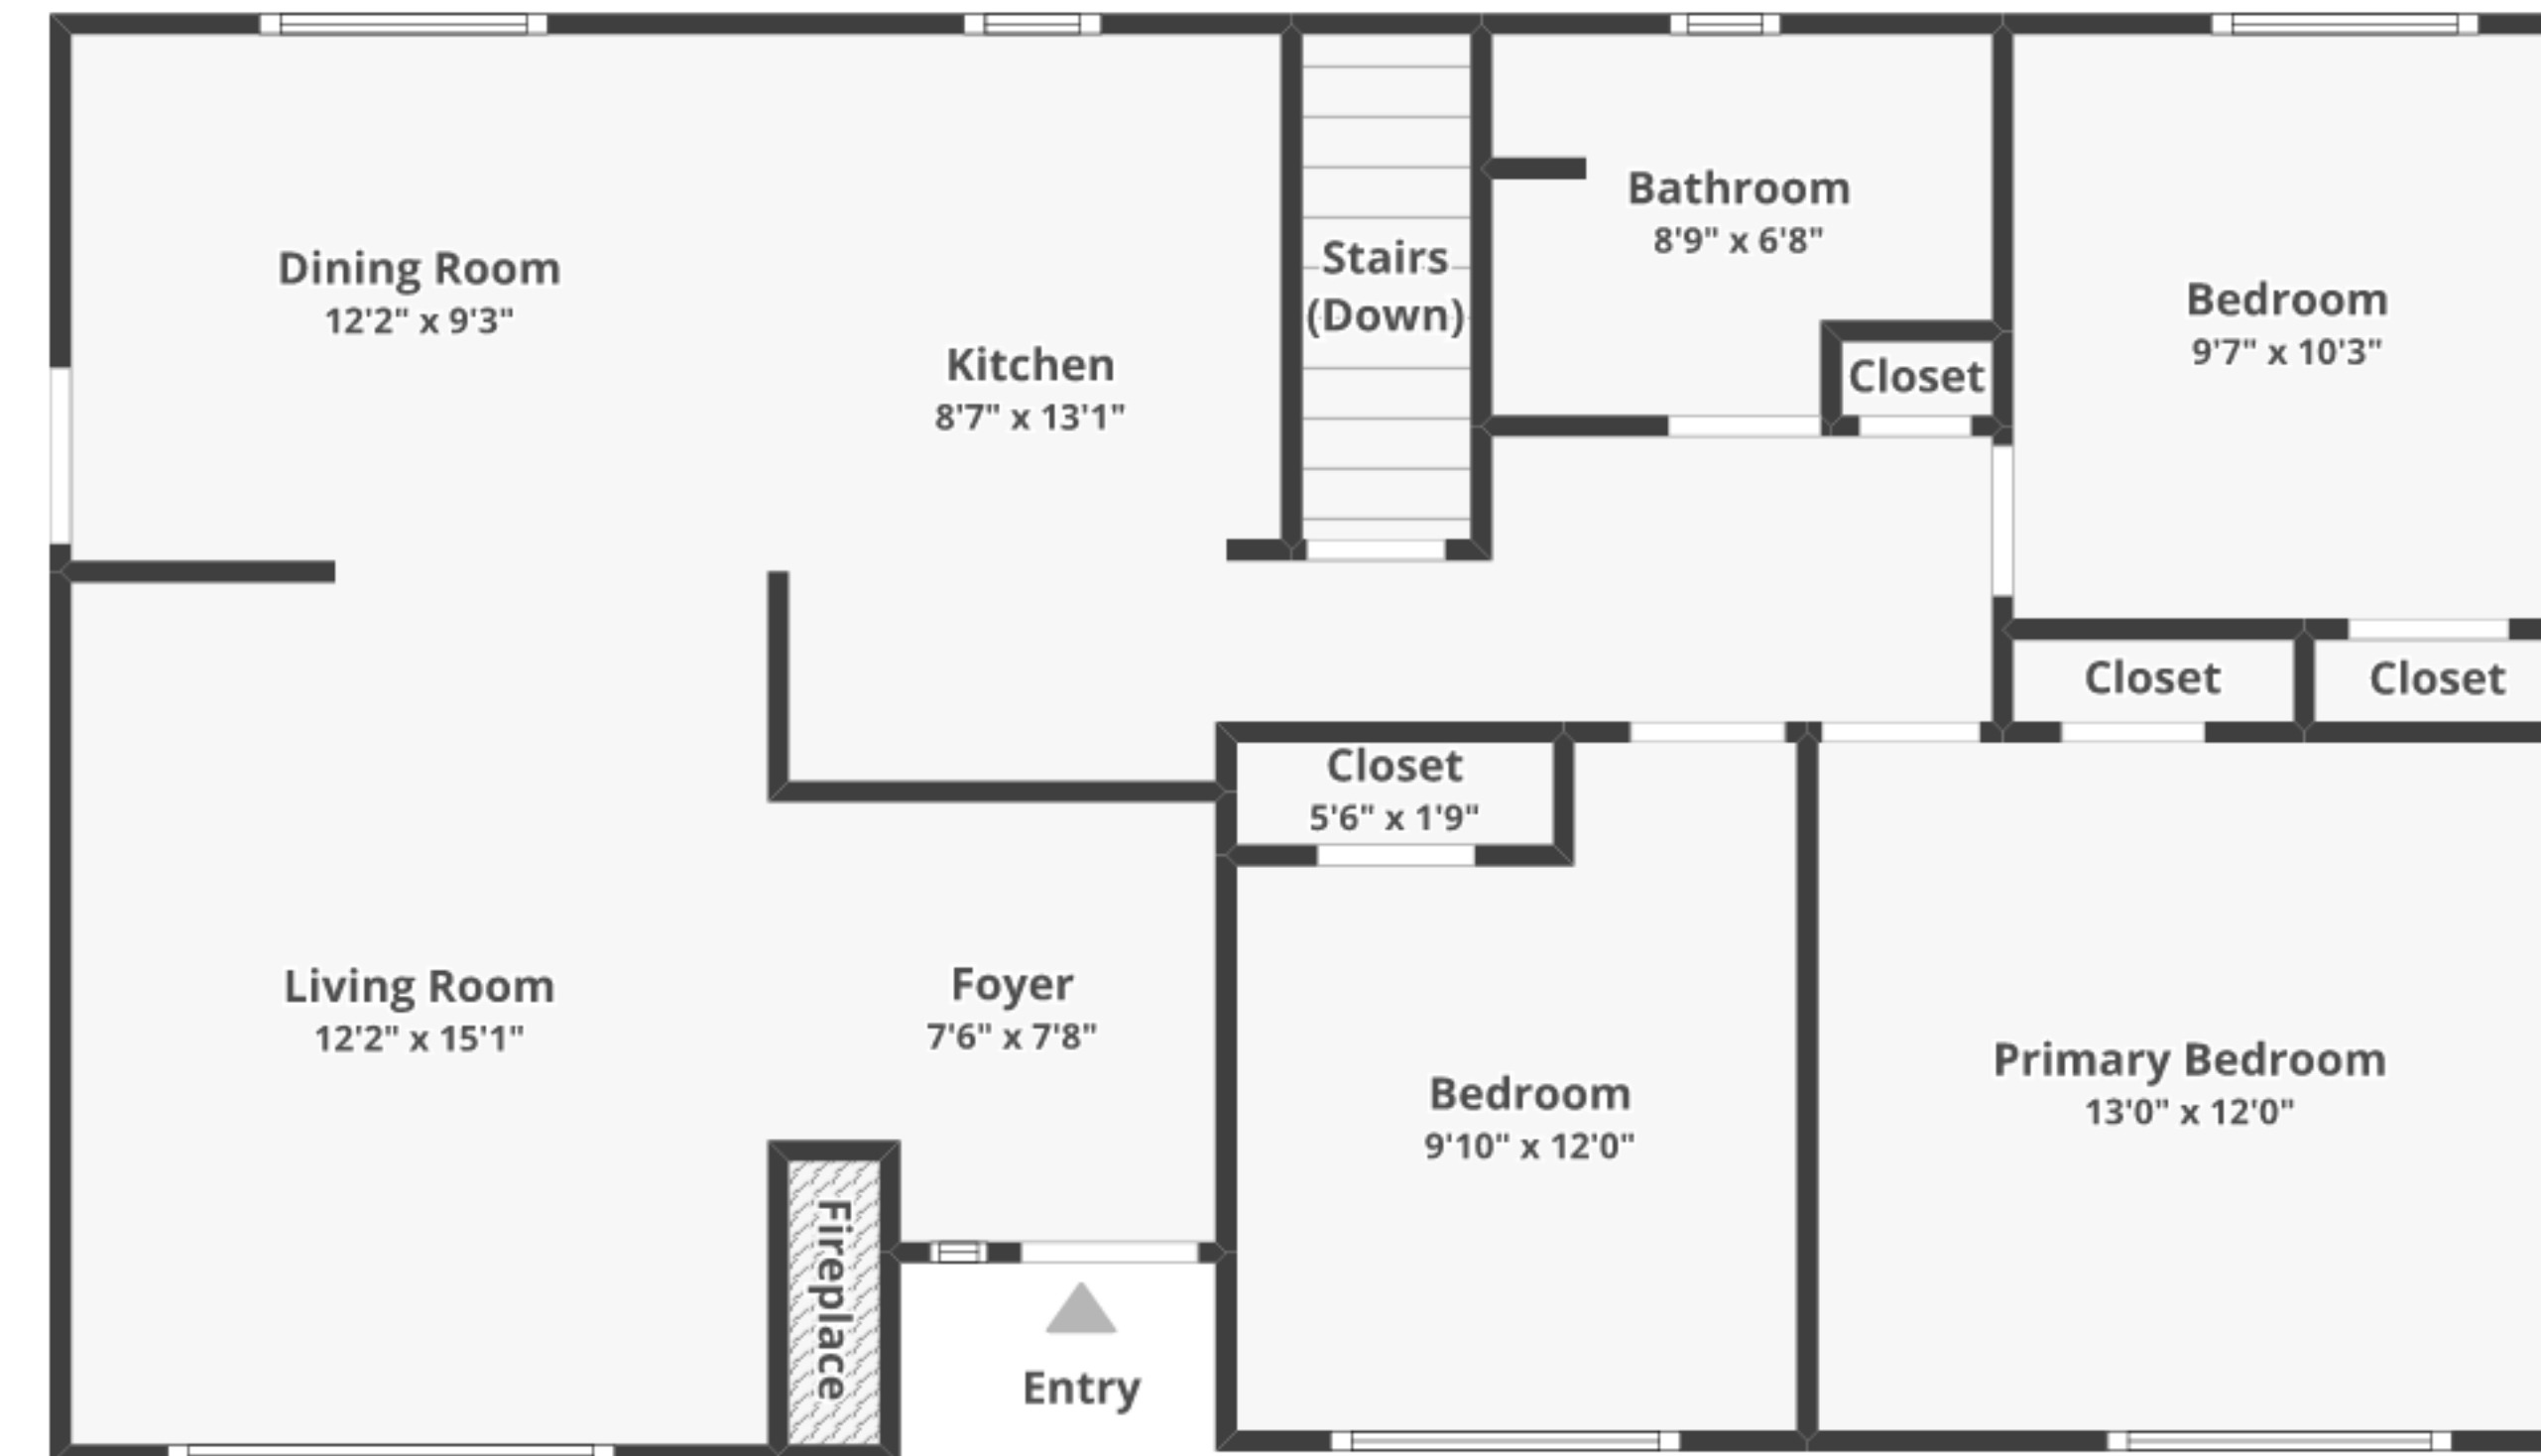

904 Crestview Ave, Reading, PA 19607

Total finished area: ~1,662.92 sq. ft.

Total unfinished area: ~ 36.07 sq. ft.

FLOOR 1

Finished area: ~989.53 sq. ft.

Unfinished area: ~7.81 sq. ft.

BASEMENT

Finished area: ~673.38 sq. ft.

Unfinished area: ~28.26 sq. ft.