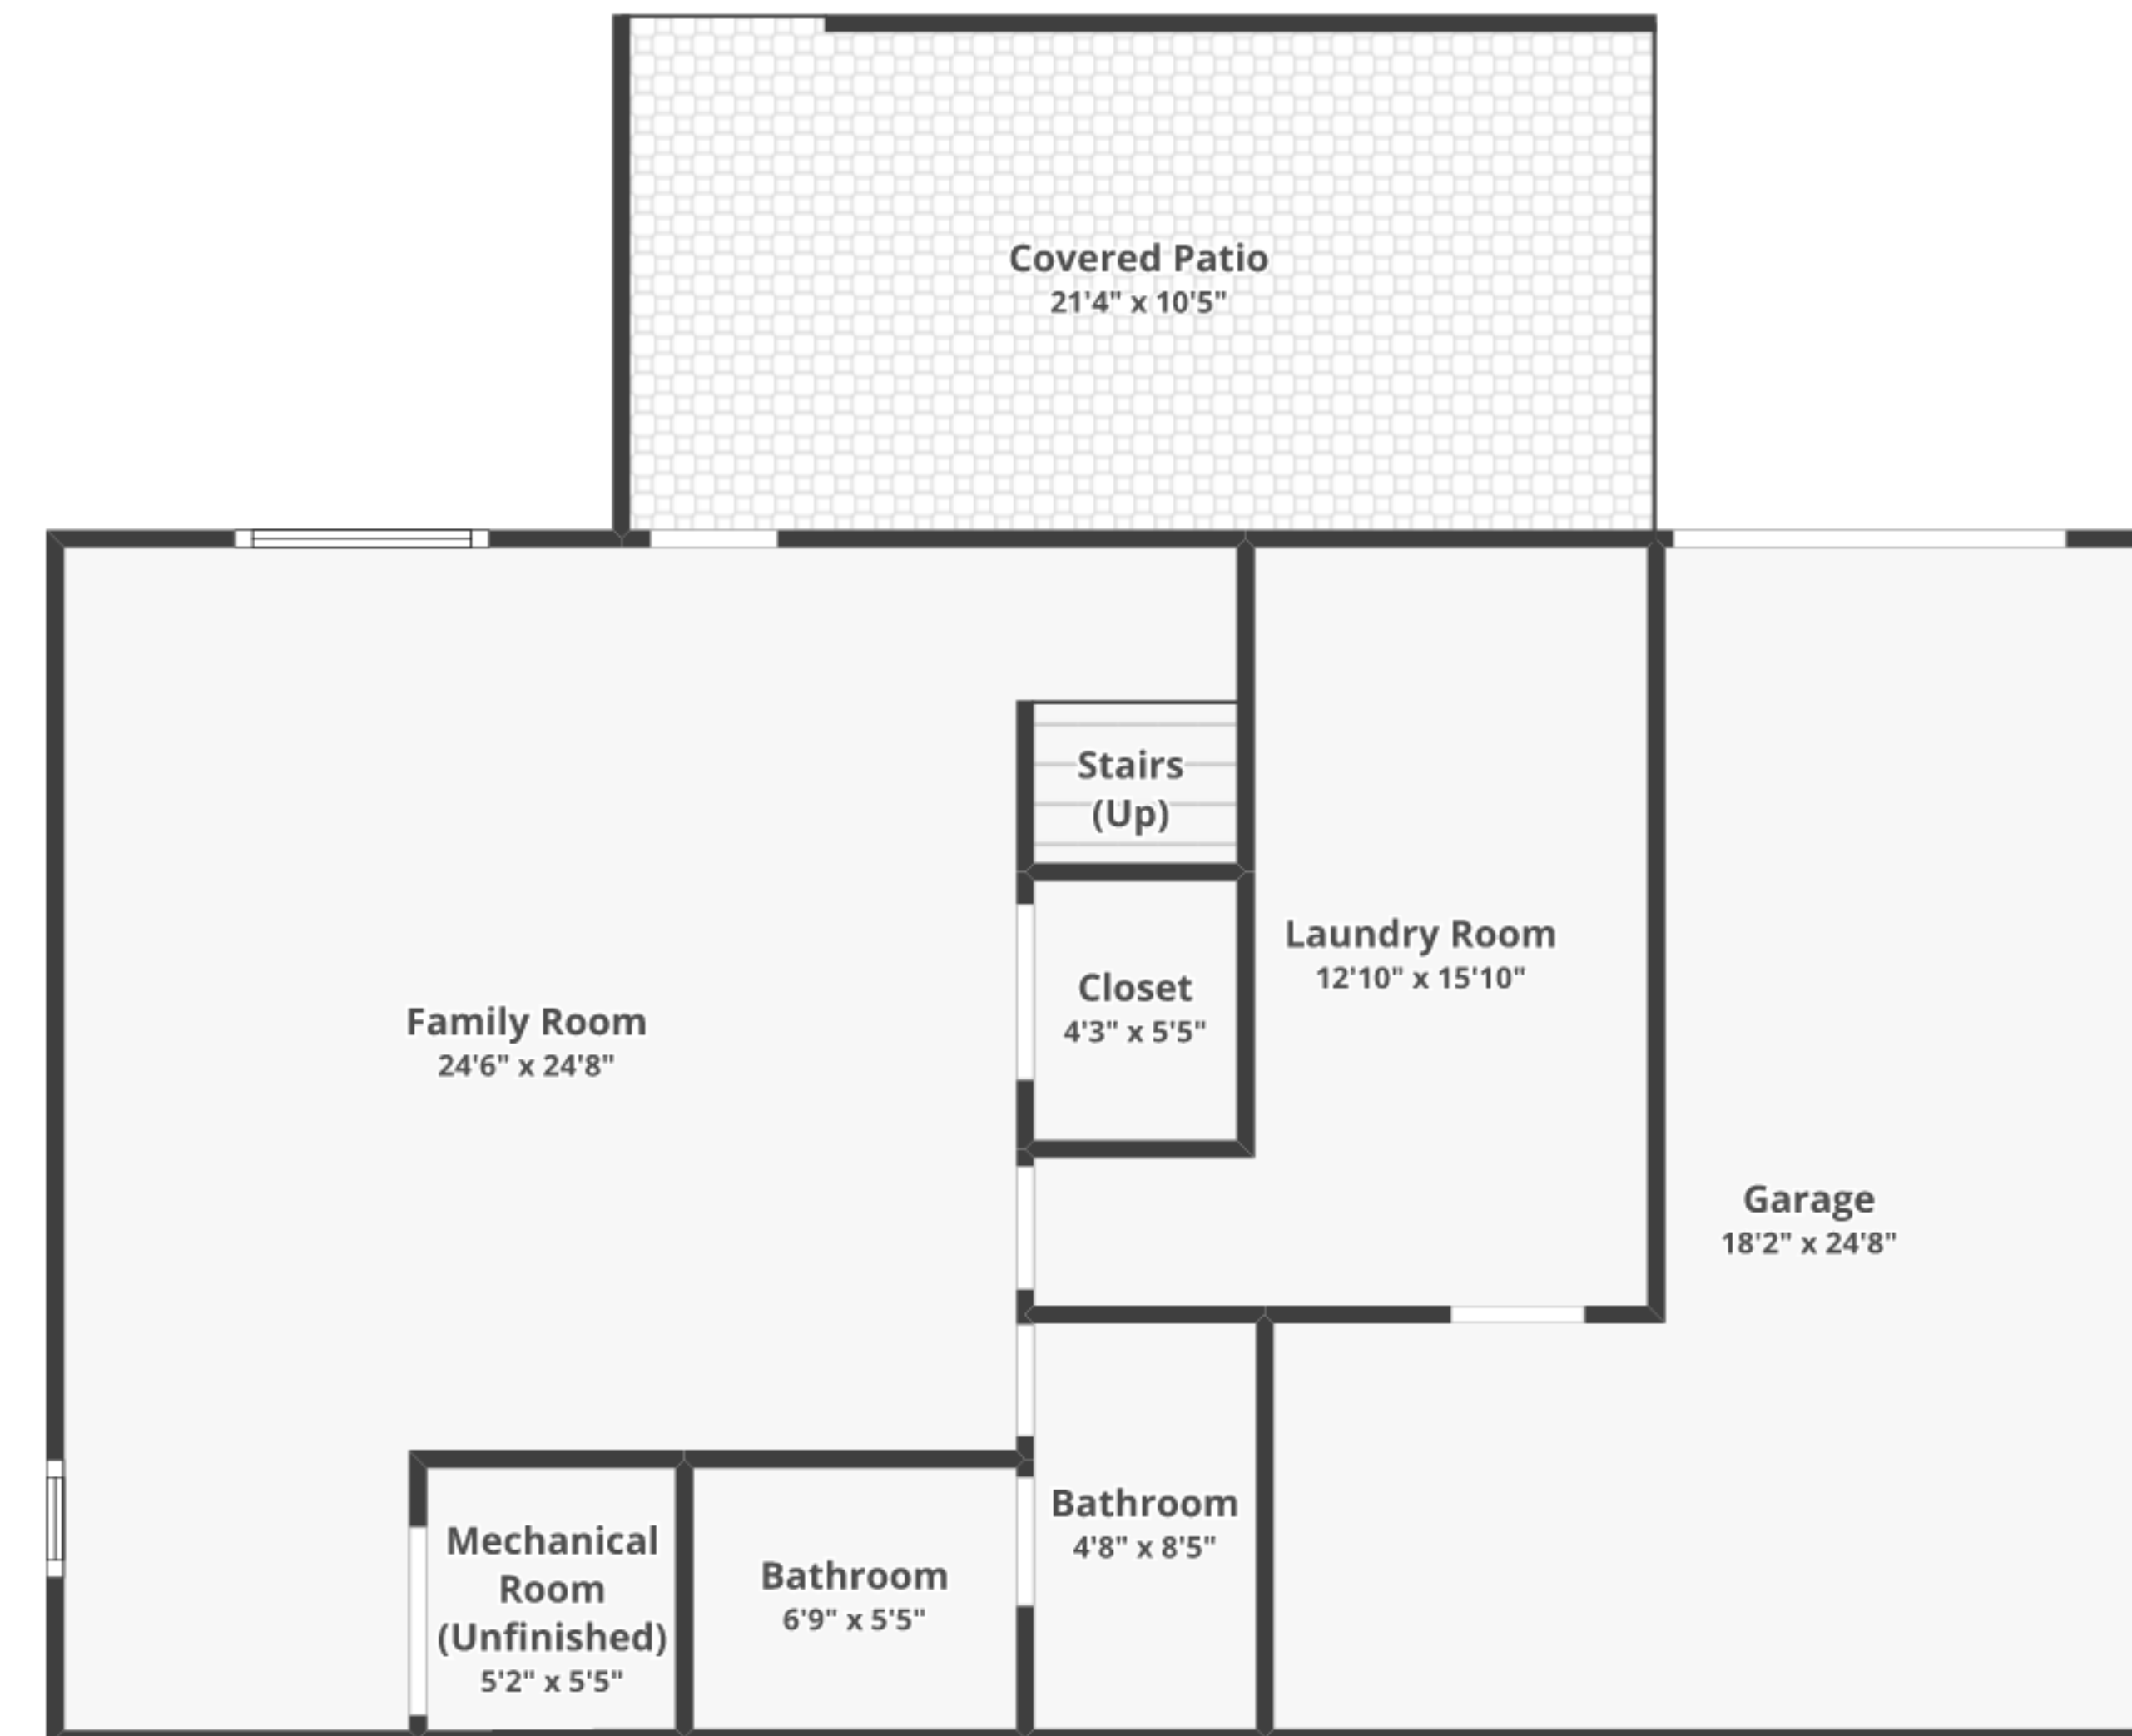

904 Crestview Ave, Reading, PA 19607

Total finished area: ~1,662.92 sq. ft.

Total unfinished area: ~ 36.07 sq. ft.

FLOOR 1

Finished area: ~989.53 sq. ft.

Unfinished area: ~7.81 sq. ft.

BASEMENT

Finished area: ~673.38 sq. ft.

Unfinished area: ~28.26 sq. ft.