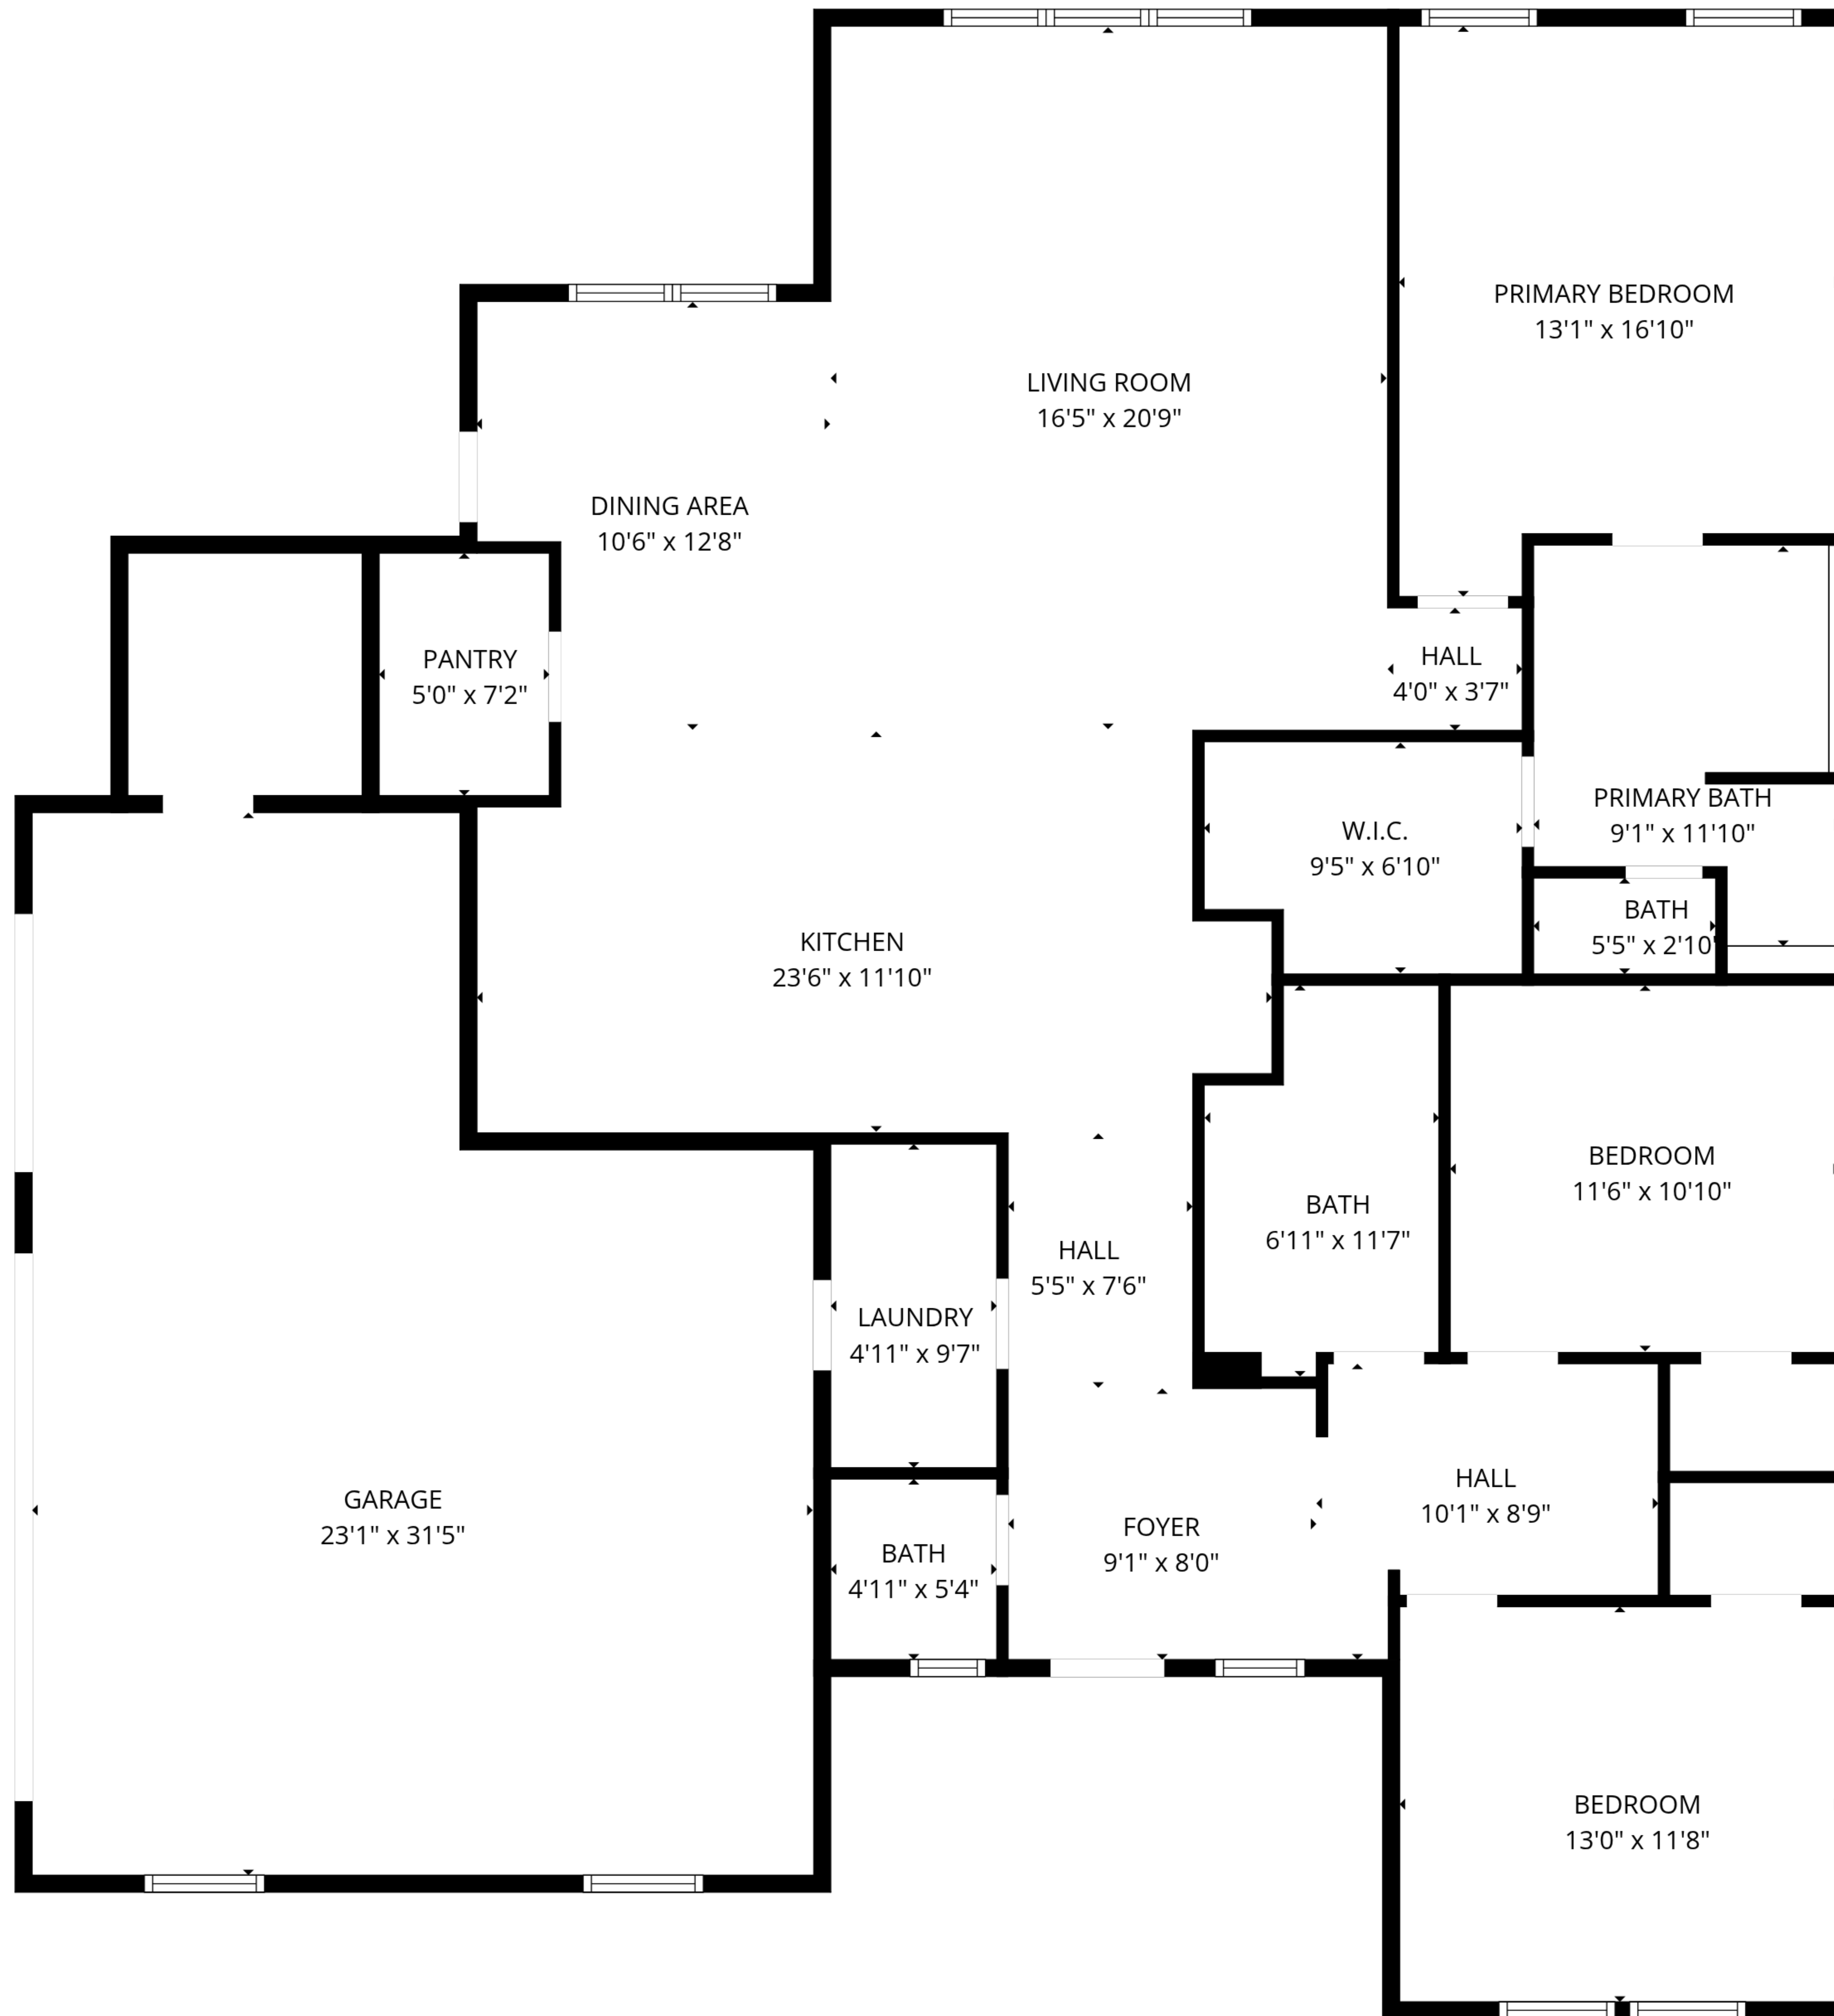

TOTAL: 1902 sq. ft
1st floor: 1902 sq. ft
EXCLUDED AREAS: GARAGE: 622 sq. ft, WALLS: 147 sq. ft

TOTAL: 1902 sq. ft
1st floor: 1902 sq. ft
EXCLUDED AREAS: GARAGE: 622 sq. ft, WALLS: 147 sq. ft