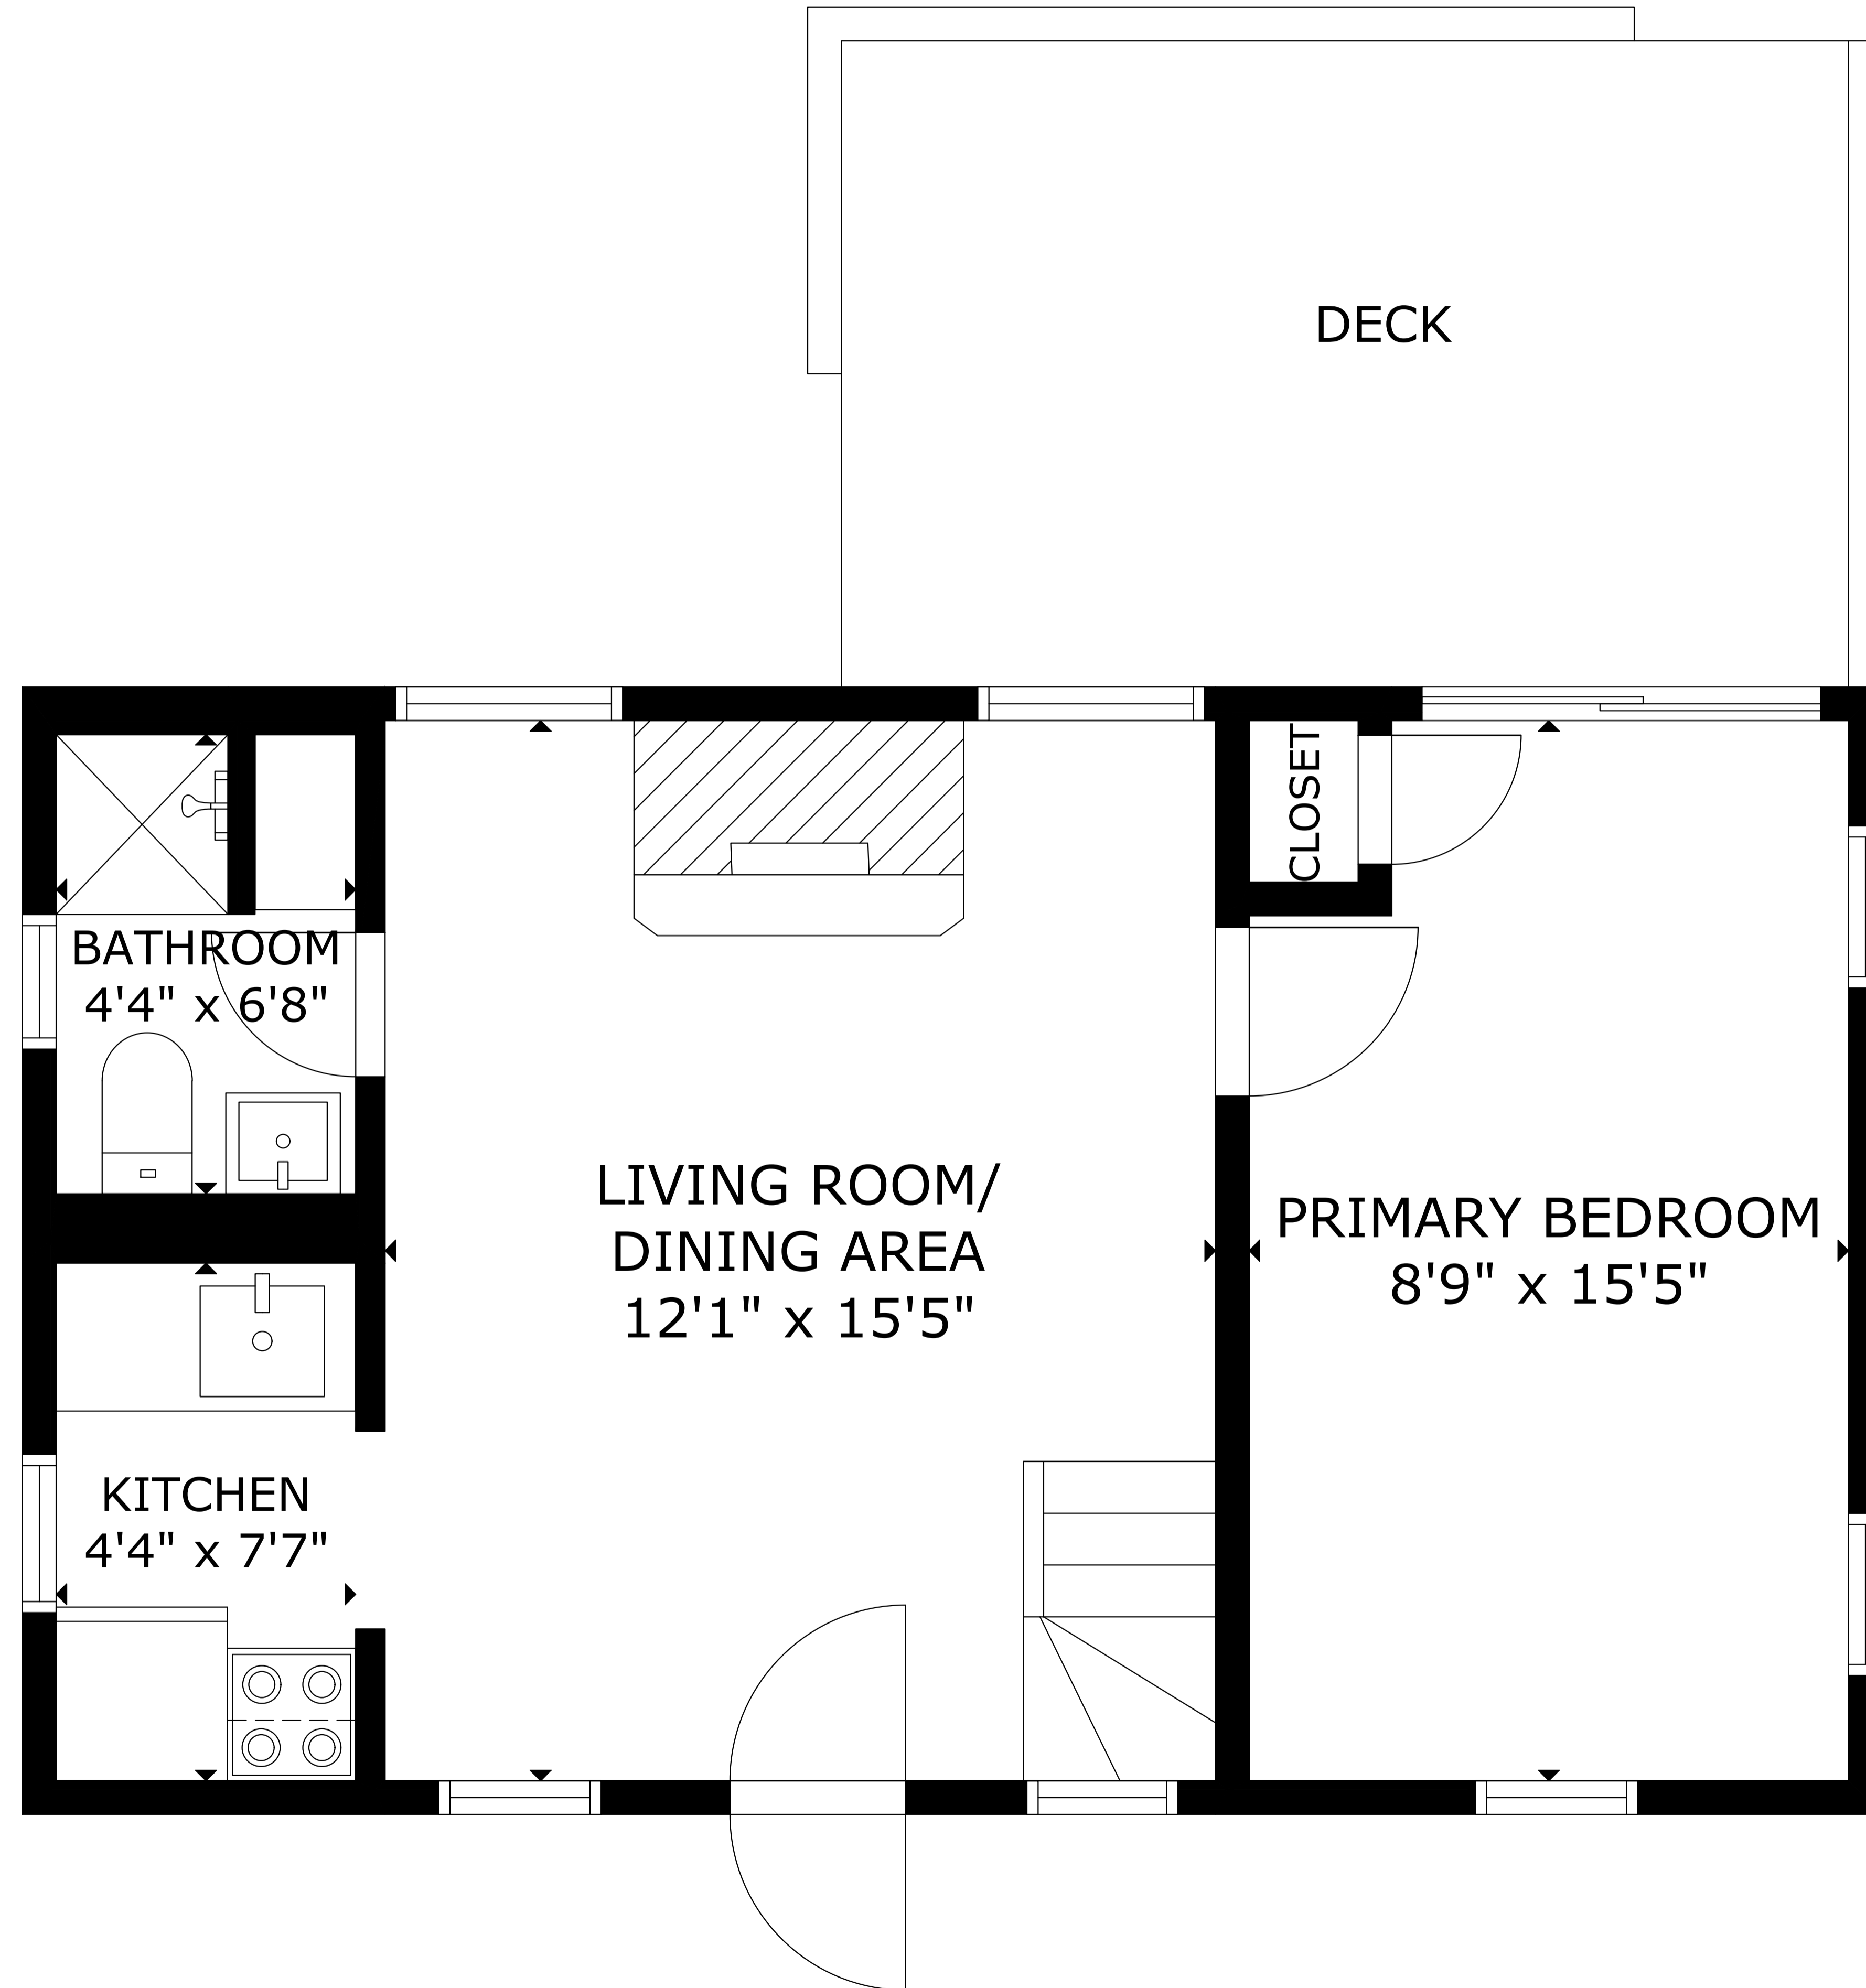

# 12 Van Duzer Rd Barnstable

GROSS INTERNAL AREA  
TOTAL: 785 sq.ft

FLOOR 1: 398 sq.ft, FLOOR 2: 387 sq.ft

SIZE AND DIMENSIONS ARE APPROXIMATE, ACTUAL MAY VARY