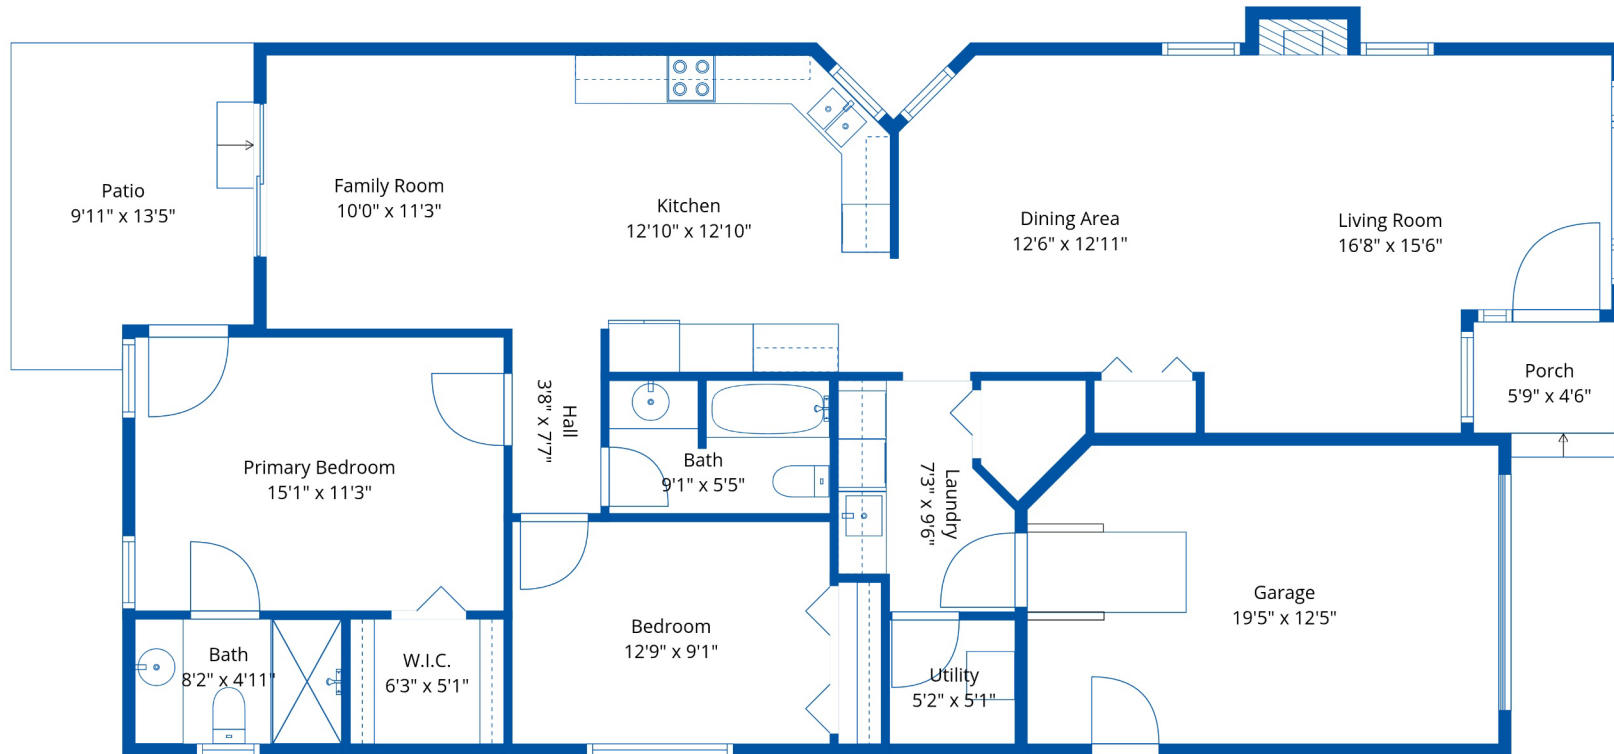

## Estimated Areas:

**Main Floor: 1390 sq. ft (37 sq. ft unfinished)**  
**Total: 1390 Sq. Ft (37 sq. ft unfinished)**