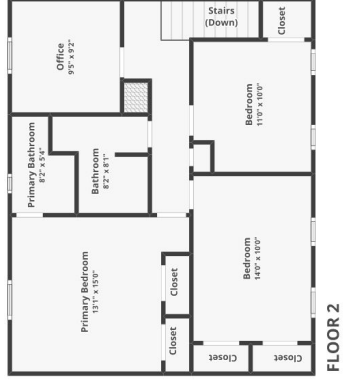

67 Pinecrest Cir, Williston, VT 05495

FLOOR 1

BASEMENT

Floor plans are for informational purposes only and not for construction or design use. Measurements are approximate, and square footage may include finished and unfinished areas.

67 Pinecrest Cir, Williston, VT 05495

Basement

Floor plans are for informational purposes only and not for construction or design use. Measurements are approximate, and square footage may include finished and unfinished areas.