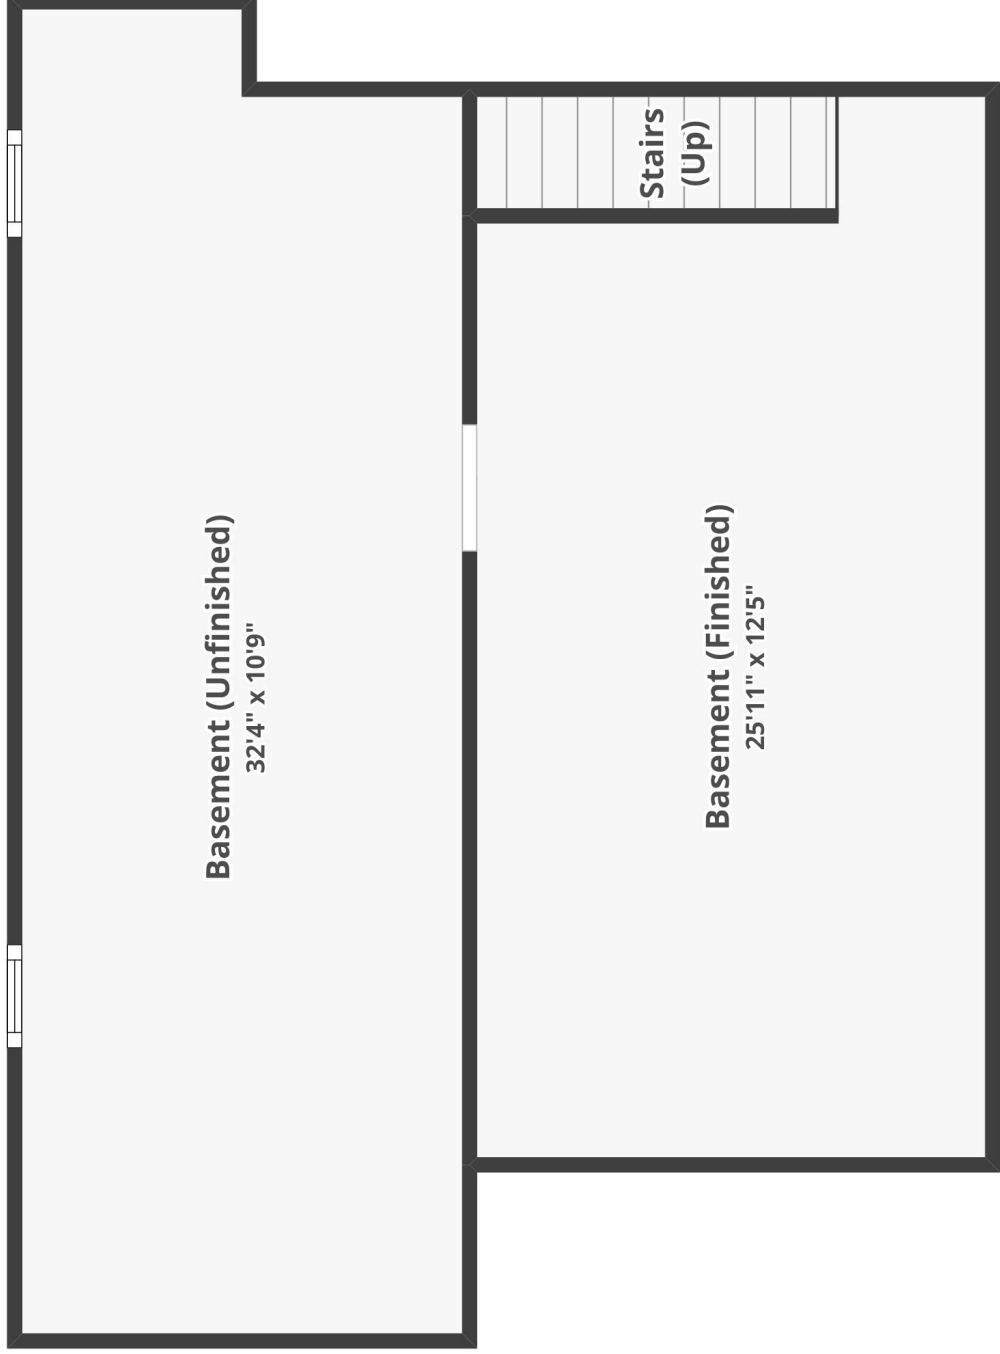

67 Pinecrest Cir, Williston, VT 05495

FLOOR 1

BASEMENT

Floor plans are for informational purposes only and not for construction or design use. Measurements are approximate, and square footage may include finished and unfinished areas.

67 Pinecrest Cir, Williston, VT 05495

Basement

Floor plans are for informational purposes only and not for construction or design use. Measurements are approximate, and square footage may include finished and unfinished areas.