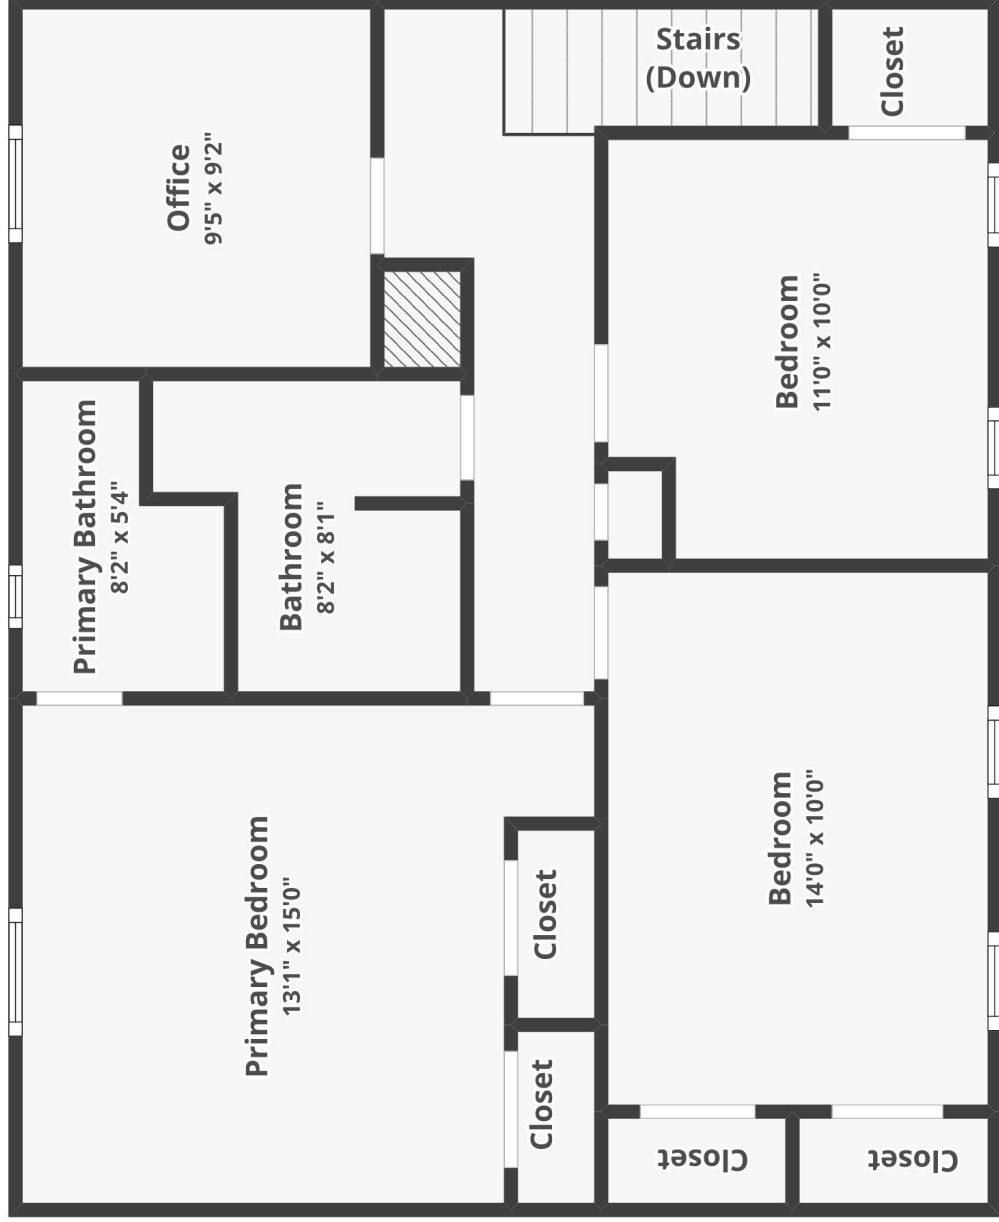

67 Pinecrest Cir, Williston, VT 05495

Floor 2

Floor plans are for informational purposes only and not for construction or design use. Measurements are approximate, and square footage may include finished and unfinished areas.