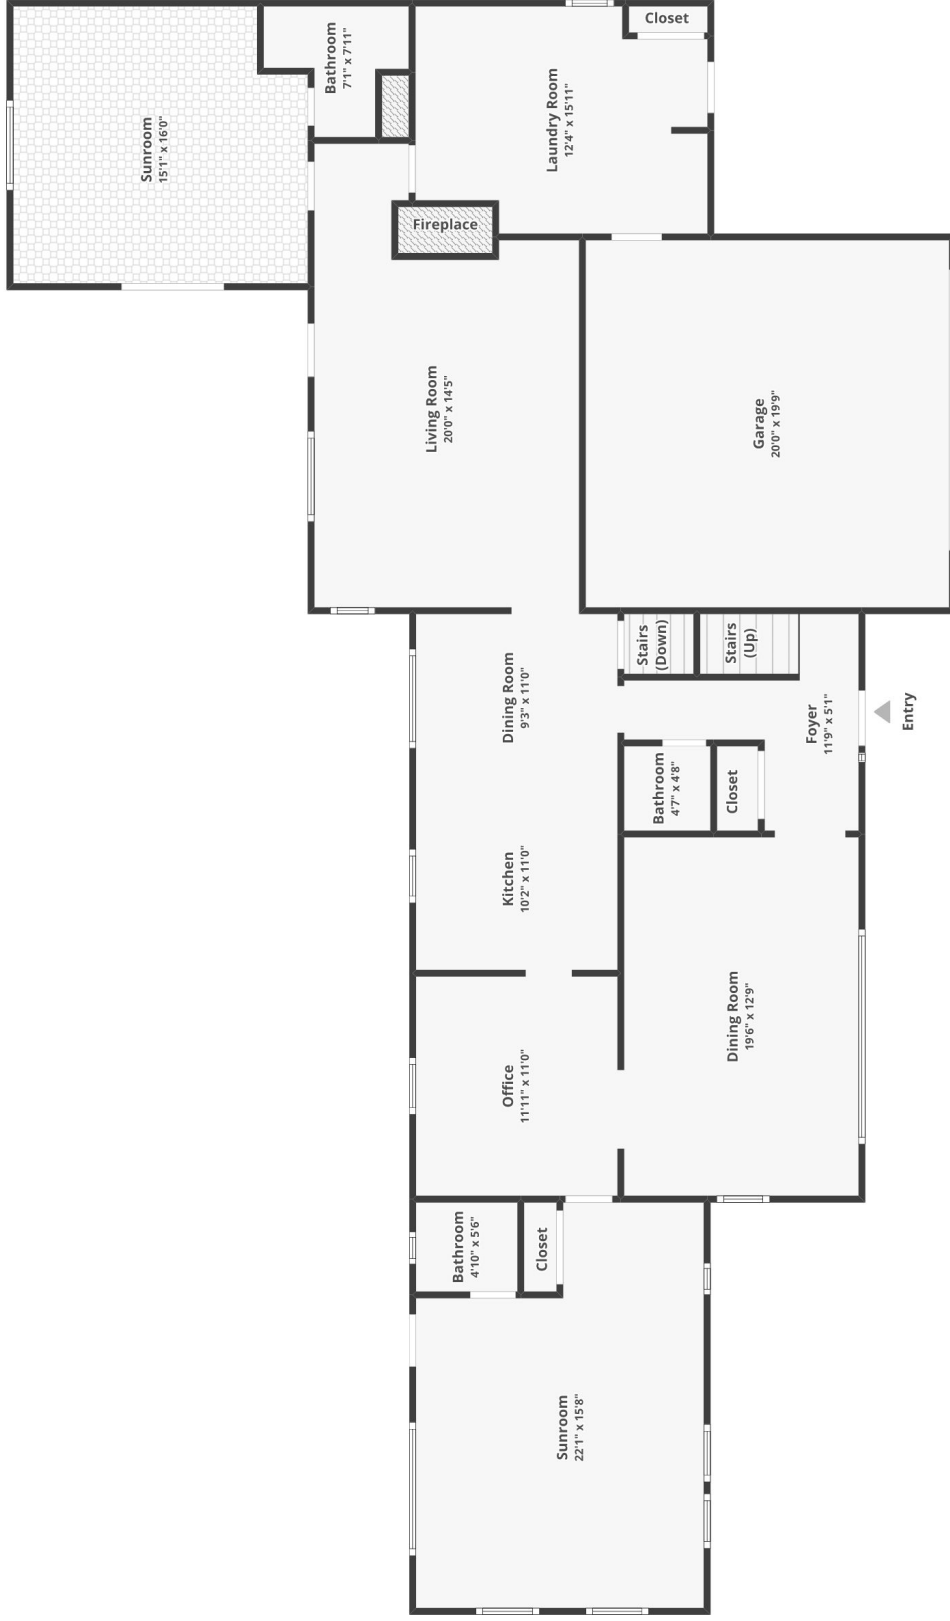

67 Pinecrest Cir, Williston, VT 05495

FLOOR 1

BASEMENT

Floor plans are for informational purposes only and not for construction or design use. Measurements are approximate, and square footage may include finished and unfinished areas.

67 Pinecrest Cir, Williston, VT 05495

Basement

Floor plans are for informational purposes only and not for construction or design use. Measurements are approximate, and square footage may include finished and unfinished areas.

67 Pinecrest Cir, Williston, VT 05495

Floor 1

Floor plans are for informational purposes only and not for construction or design use. Measurements are approximate, and square footage may include finished and unfinished areas.