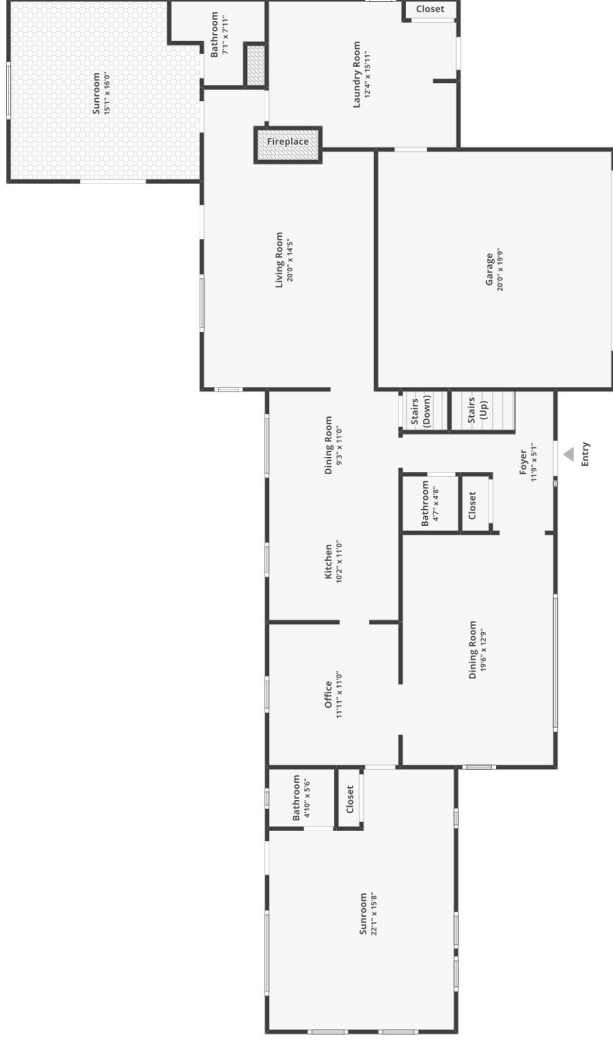

67 Pinecrest Cir, Williston, VT 05495

FLOOR 1

BASEMENT

Floor plans are for informational purposes only and not for construction or design use. Measurements are approximate, and square footage may include finished and unfinished areas.

67 Pinecrest Cir, Williston, VT 05495

Basement

Floor plans are for informational purposes only and not for construction or design use. Measurements are approximate, and square footage may include finished and unfinished areas.

67 Pinecrest Cir, Williston, VT 05495

Floor 1

Floor plans are for informational purposes only and not for construction or design use. Measurements are approximate, and square footage may include finished and unfinished areas.