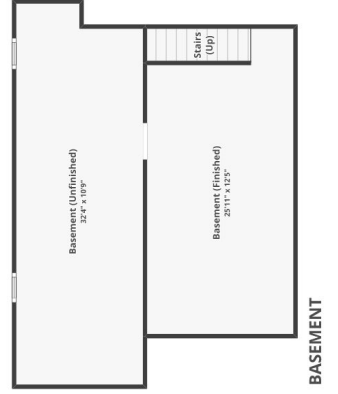

67 Pinecrest Cir, Williston, VT 05495

FLOOR 1

BASEMENT

Floor plans are for informational purposes only and not for construction or design use. Measurements are approximate, and square footage may include finished and unfinished areas.

67 Pinecrest Cir, Williston, VT 05495

Basement

Floor plans are for informational purposes only and not for construction or design use. Measurements are approximate, and square footage may include finished and unfinished areas.