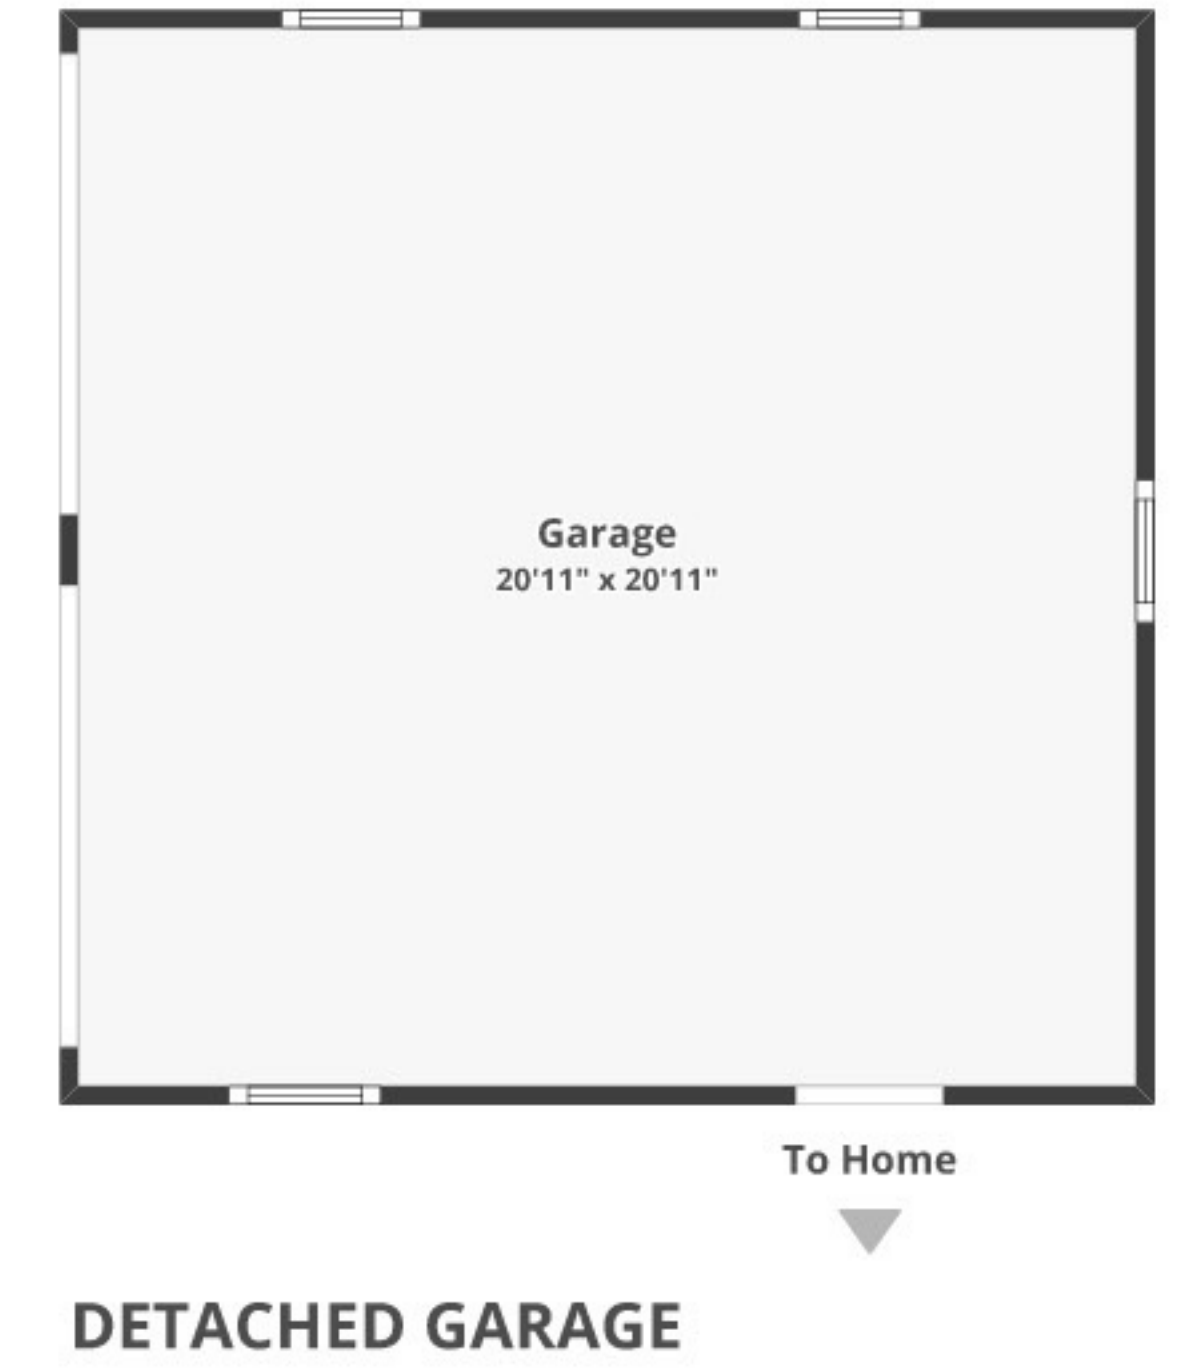

1168 Blakeway St, Charleston, SC 29492  
3306 total sqft

FLOOR 1

FLOOR 2

DETACHED GARAGE