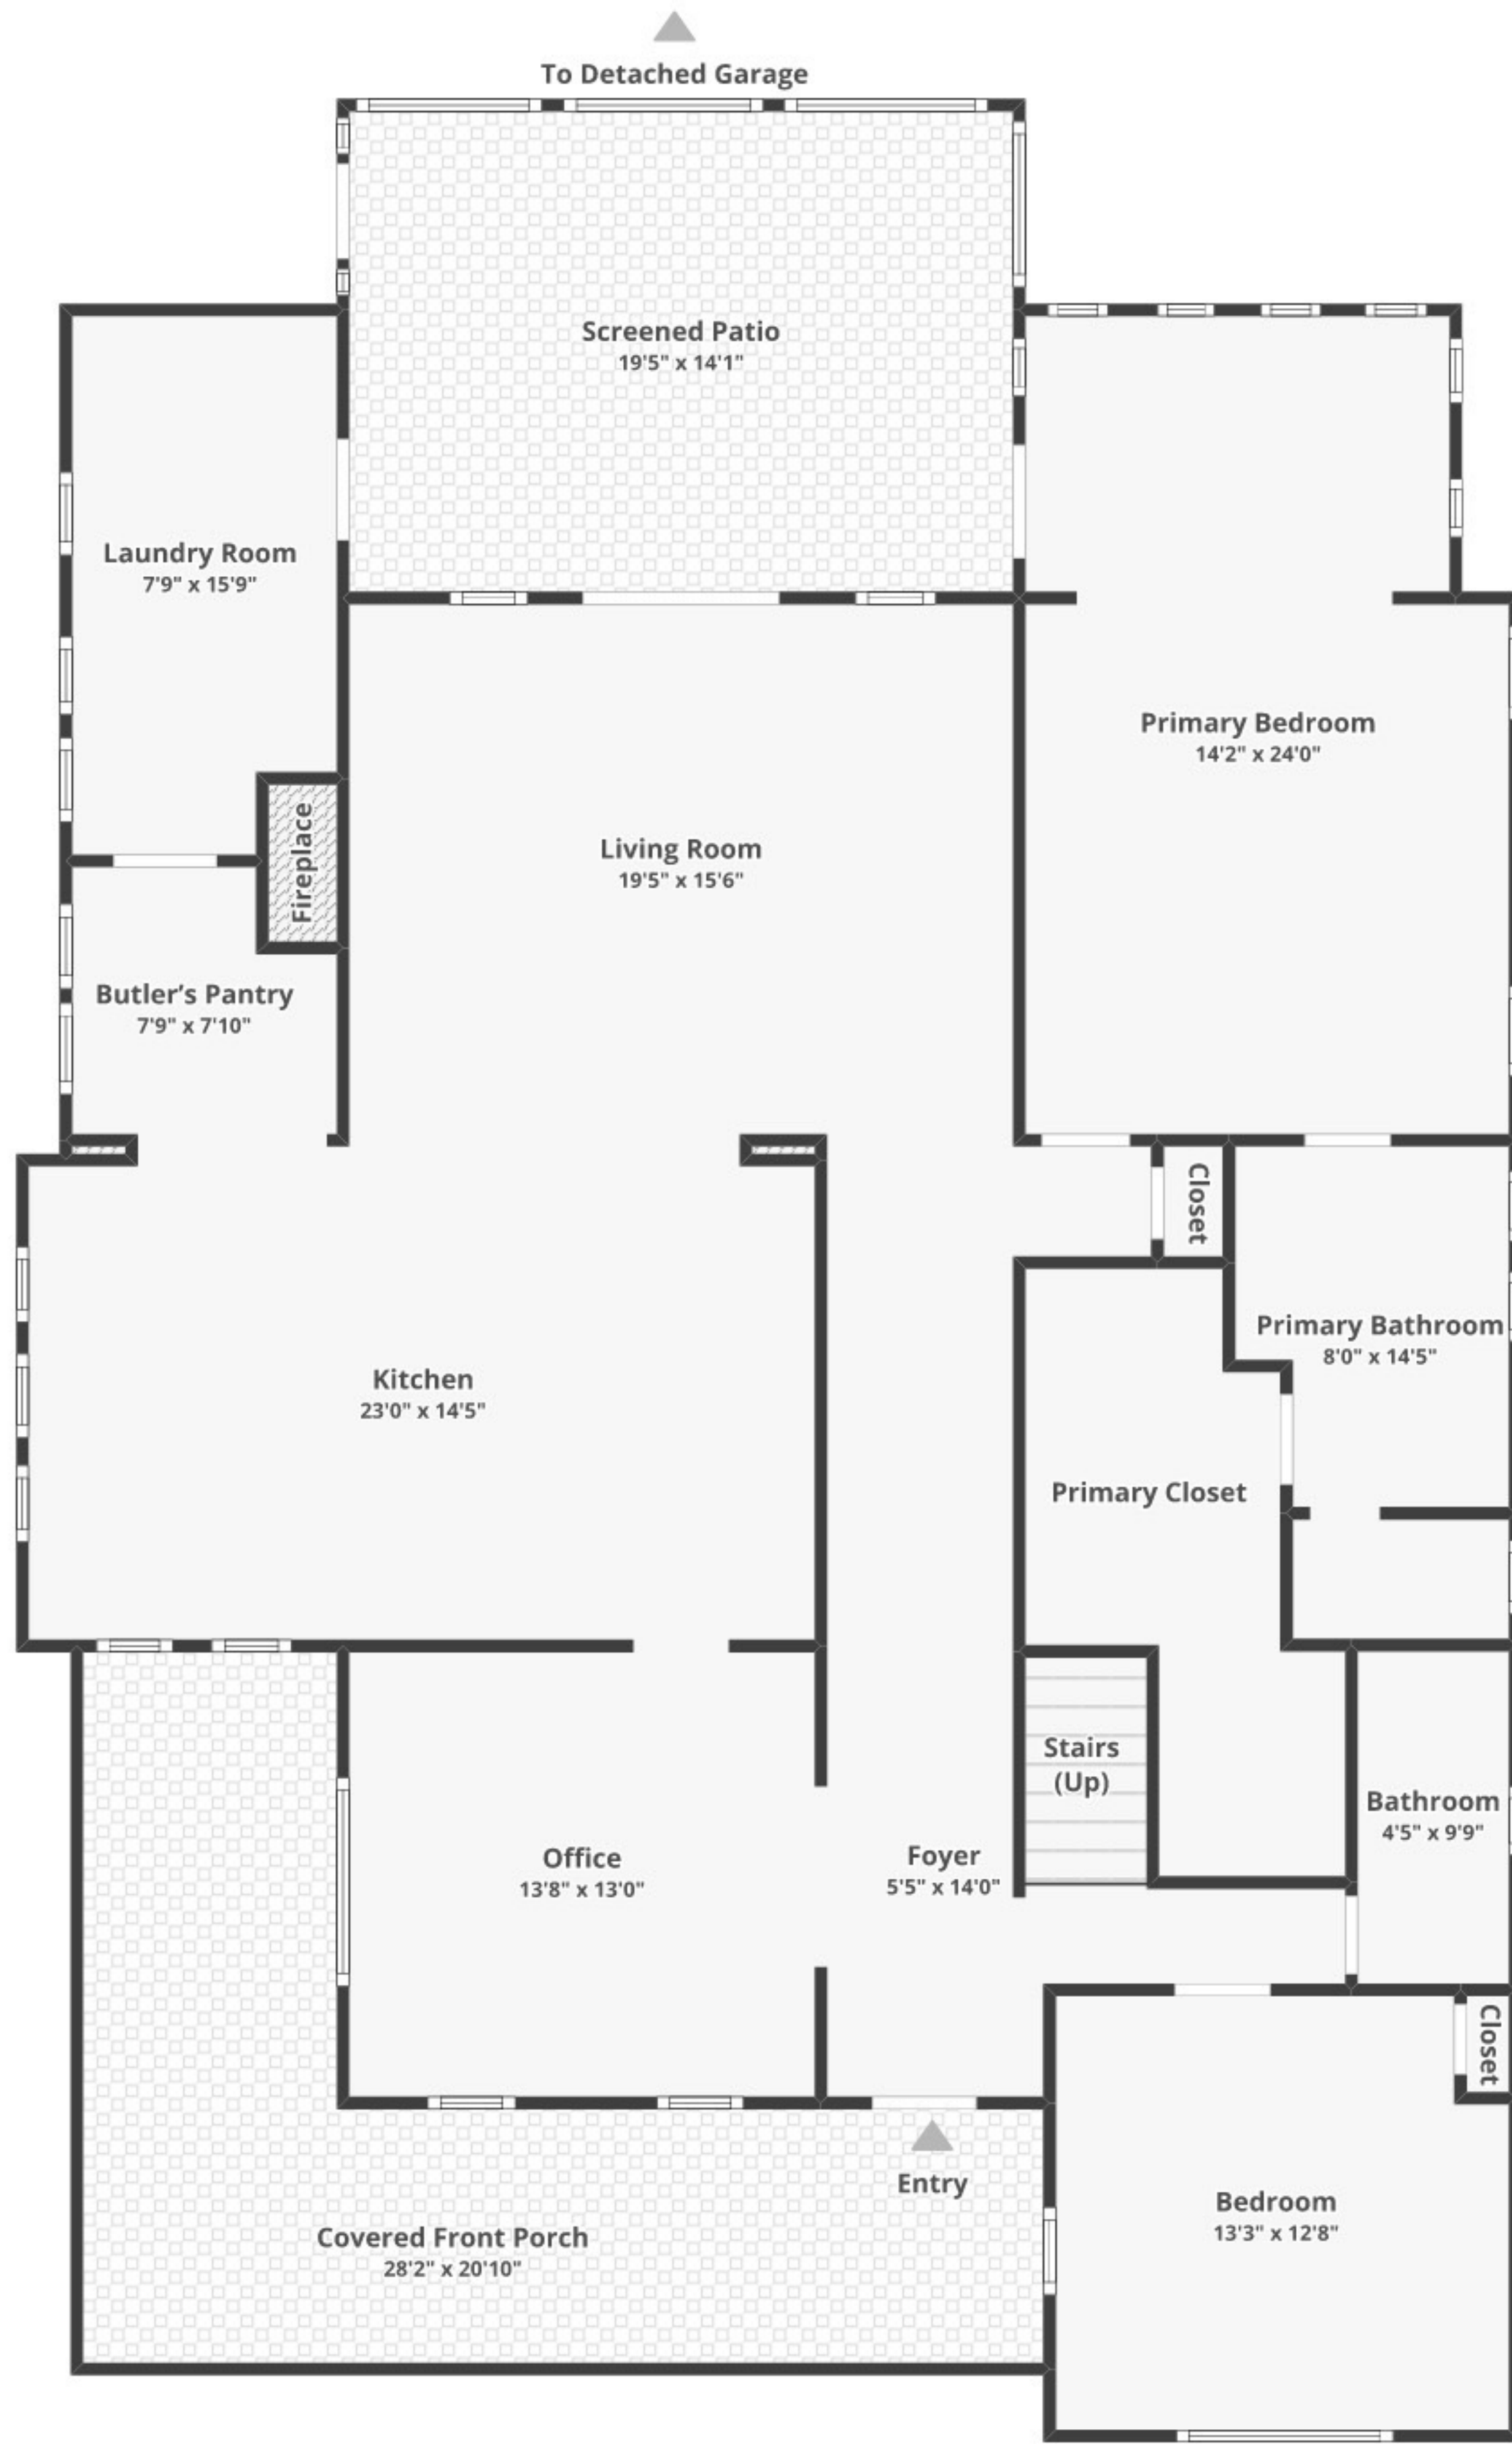

1168 Blakeway St, Charleston, SC 29492  
3306 total sqft

FLOOR 1

FLOOR 2

DETACHED GARAGE