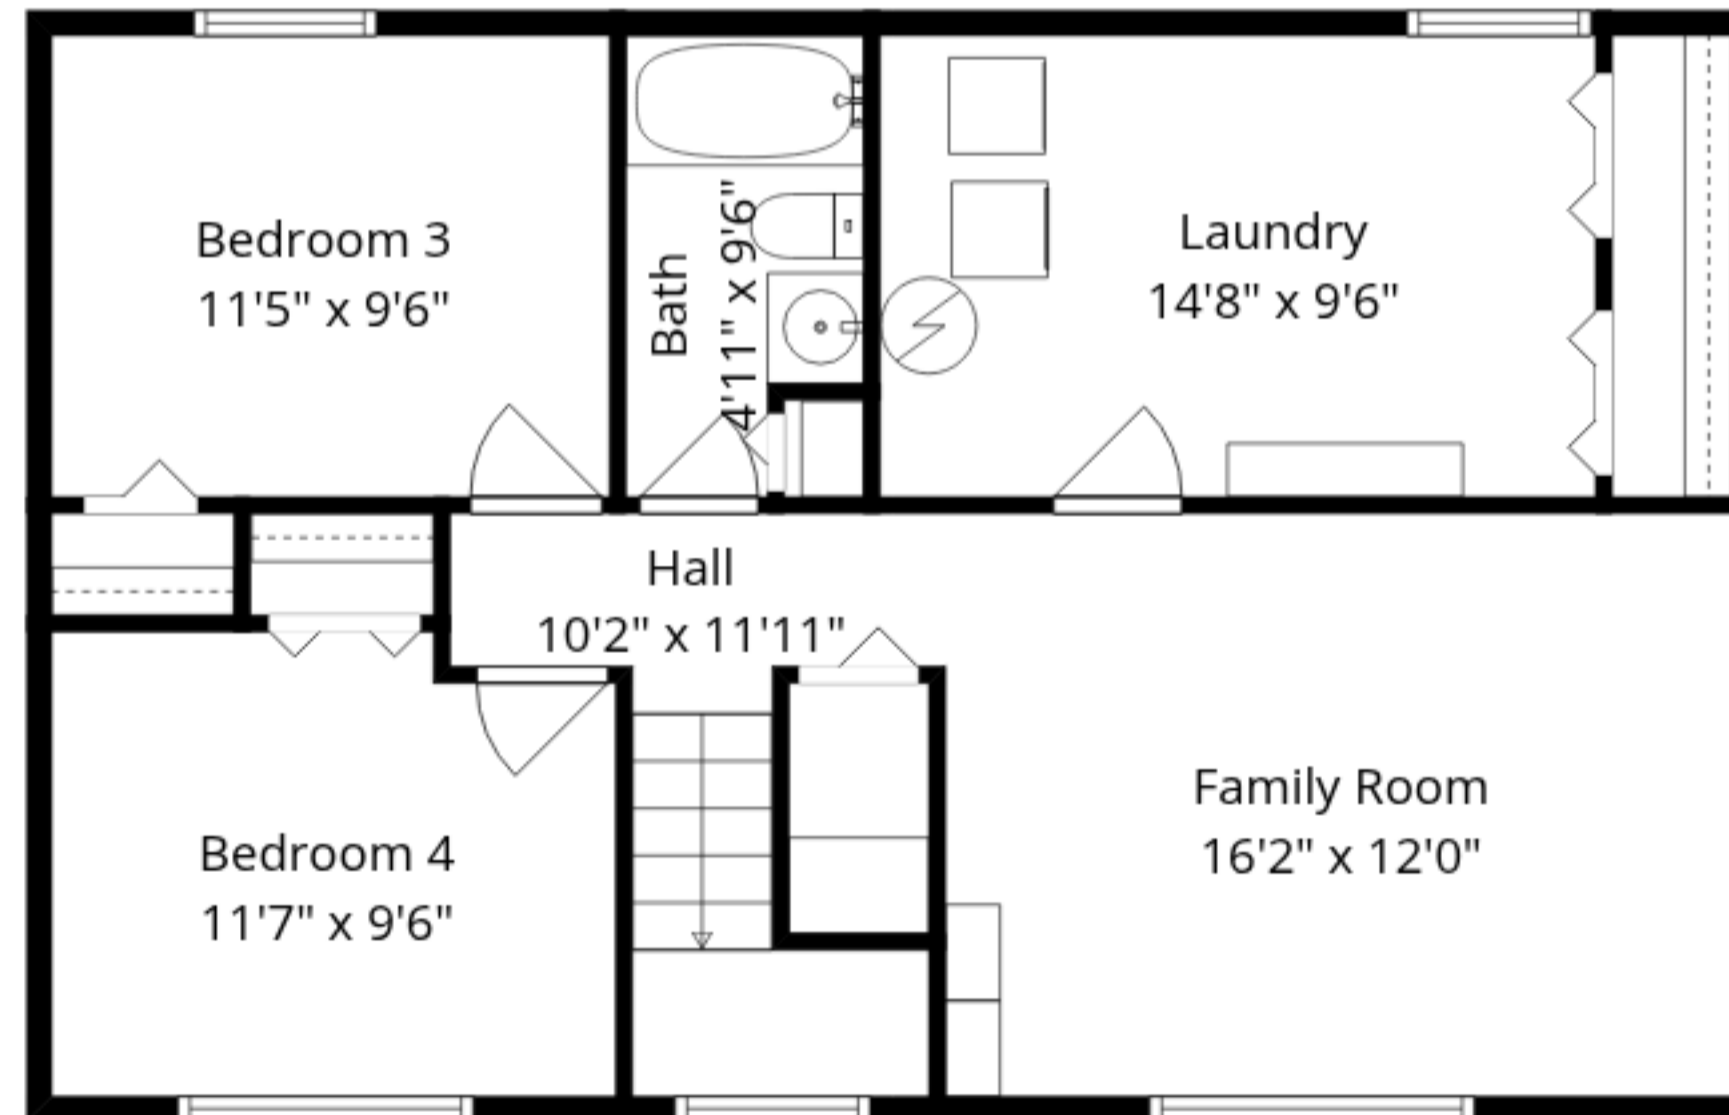

Main Floor

Lower Floor

Total GLA: 1717 sq. ft | Total: 1717 sq. ft
 Lower floor: 809 sq. ft
 Main floor: 908 sq. ft

Sizes And Dimensions Are Approximate. Actual May Vary.