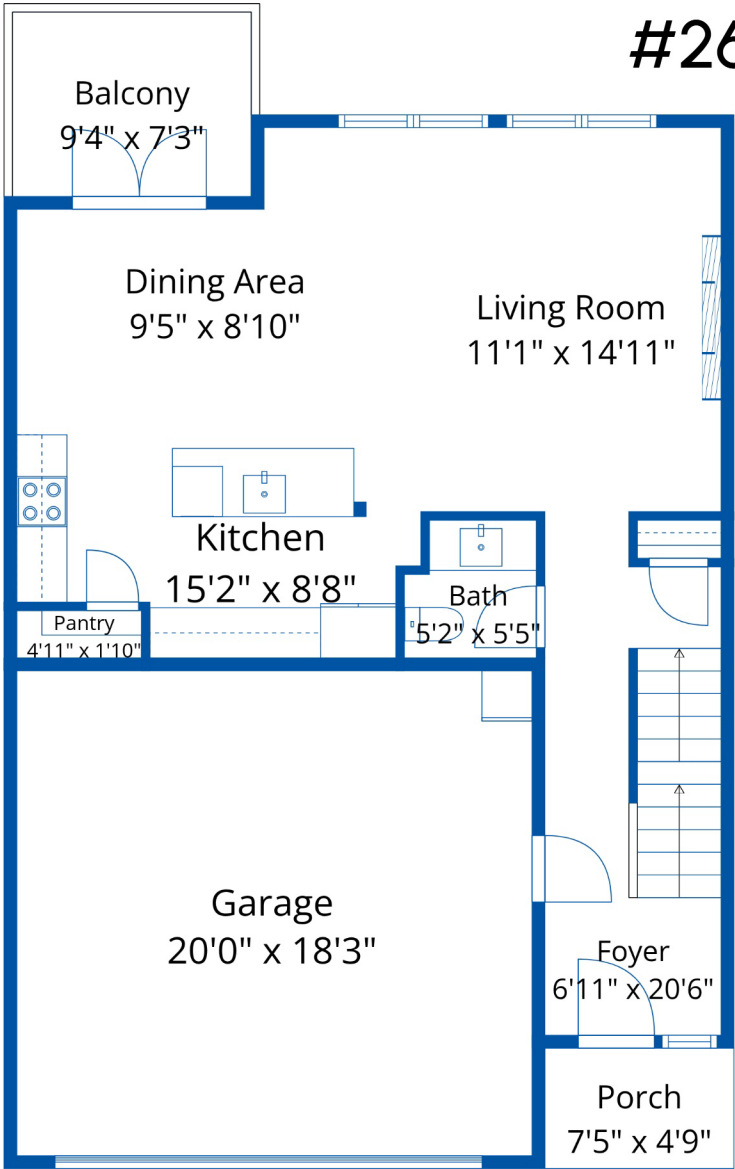

#26 35298 Marshall Rd

SCOTT SAVAGE

(604) 308-7318

scottsavage111@gmail.com

**Estimated Areas:**

Below Main: 1061 sq. ft

Main Floor: 696 sq. ft

Above Main: 1011 sq. ft

**Total: 2768 Sq. Ft**

### Estimated Areas:

Below Main: 1061 sq. ft  
Main Floor: 696 sq. ft  
Above Main: 1011 sq. ft  
**Total: 2768 Sq. Ft**

**Estimated Areas:**

Below Main: 1061 sq. ft  
Main Floor: 696 sq. ft  
Above Main: 1011 sq. ft  
**Total: 2768 Sq. Ft**

**Estimated Areas:**

Below Main: 1061 sq. ft

Main Floor: 696 sq. ft

Above Main: 1011 sq. ft

**Total: 2768 Sq. Ft**