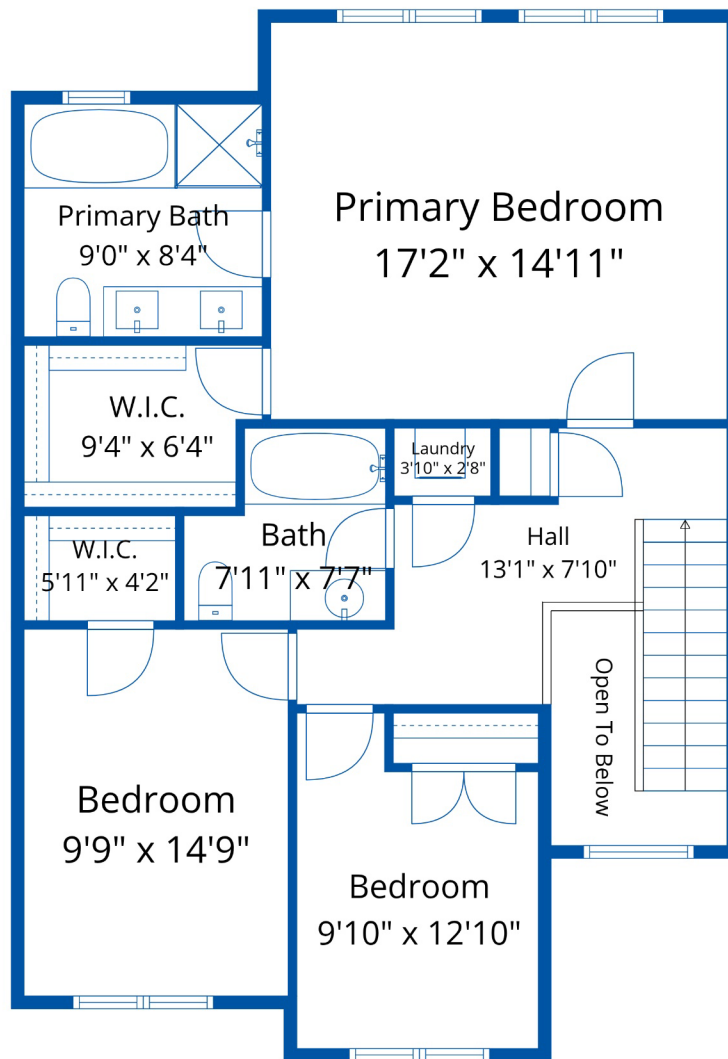

#26 35298 Marshall Rd

SCOTT SAVAGE

(604) 308-7318

scottsavage111@gmail.com

**Estimated Areas:**

Below Main: 1061 sq. ft

Main Floor: 696 sq. ft

Above Main: 1011 sq. ft

**Total: 2768 Sq. Ft**

### Estimated Areas:

Below Main: 1061 sq. ft  
Main Floor: 696 sq. ft  
Above Main: 1011 sq. ft  
**Total: 2768 Sq. Ft**

**Estimated Areas:**

Below Main: 1061 sq. ft  
Main Floor: 696 sq. ft  
Above Main: 1011 sq. ft  
**Total: 2768 Sq. Ft**

**Estimated Areas:**

Below Main: 1061 sq. ft

Main Floor: 696 sq. ft

Above Main: 1011 sq. ft

**Total: 2768 Sq. Ft**