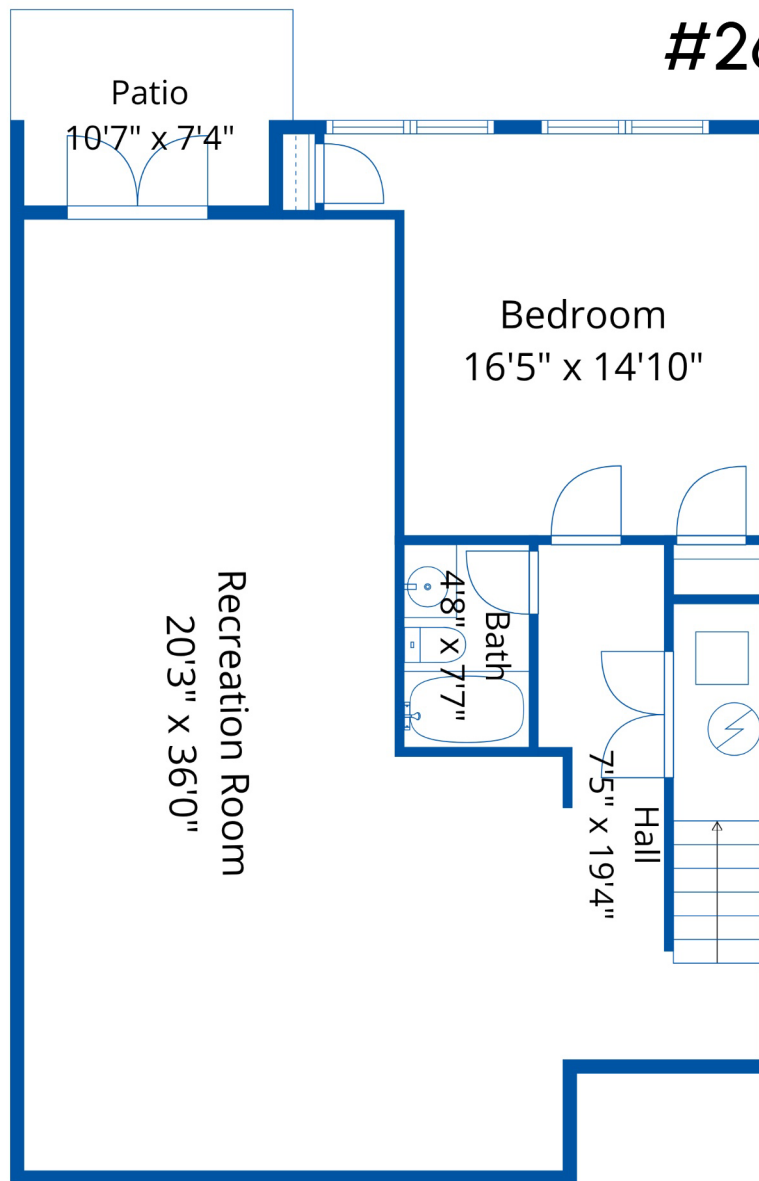

#26 35298 Marshall Rd

SCOTT SAVAGE

(604) 308-7318

scottsavage111@gmail.com

**Estimated Areas:**

Below Main: 1061 sq. ft

Main Floor: 696 sq. ft

Above Main: 1011 sq. ft

**Total: 2768 Sq. Ft**

### Estimated Areas:

Below Main: 1061 sq. ft  
Main Floor: 696 sq. ft  
Above Main: 1011 sq. ft  
**Total: 2768 Sq. Ft**

**Estimated Areas:**

Below Main: 1061 sq. ft  
Main Floor: 696 sq. ft  
Above Main: 1011 sq. ft  
**Total: 2768 Sq. Ft**

**Estimated Areas:**

Below Main: 1061 sq. ft

Main Floor: 696 sq. ft

Above Main: 1011 sq. ft

**Total: 2768 Sq. Ft**