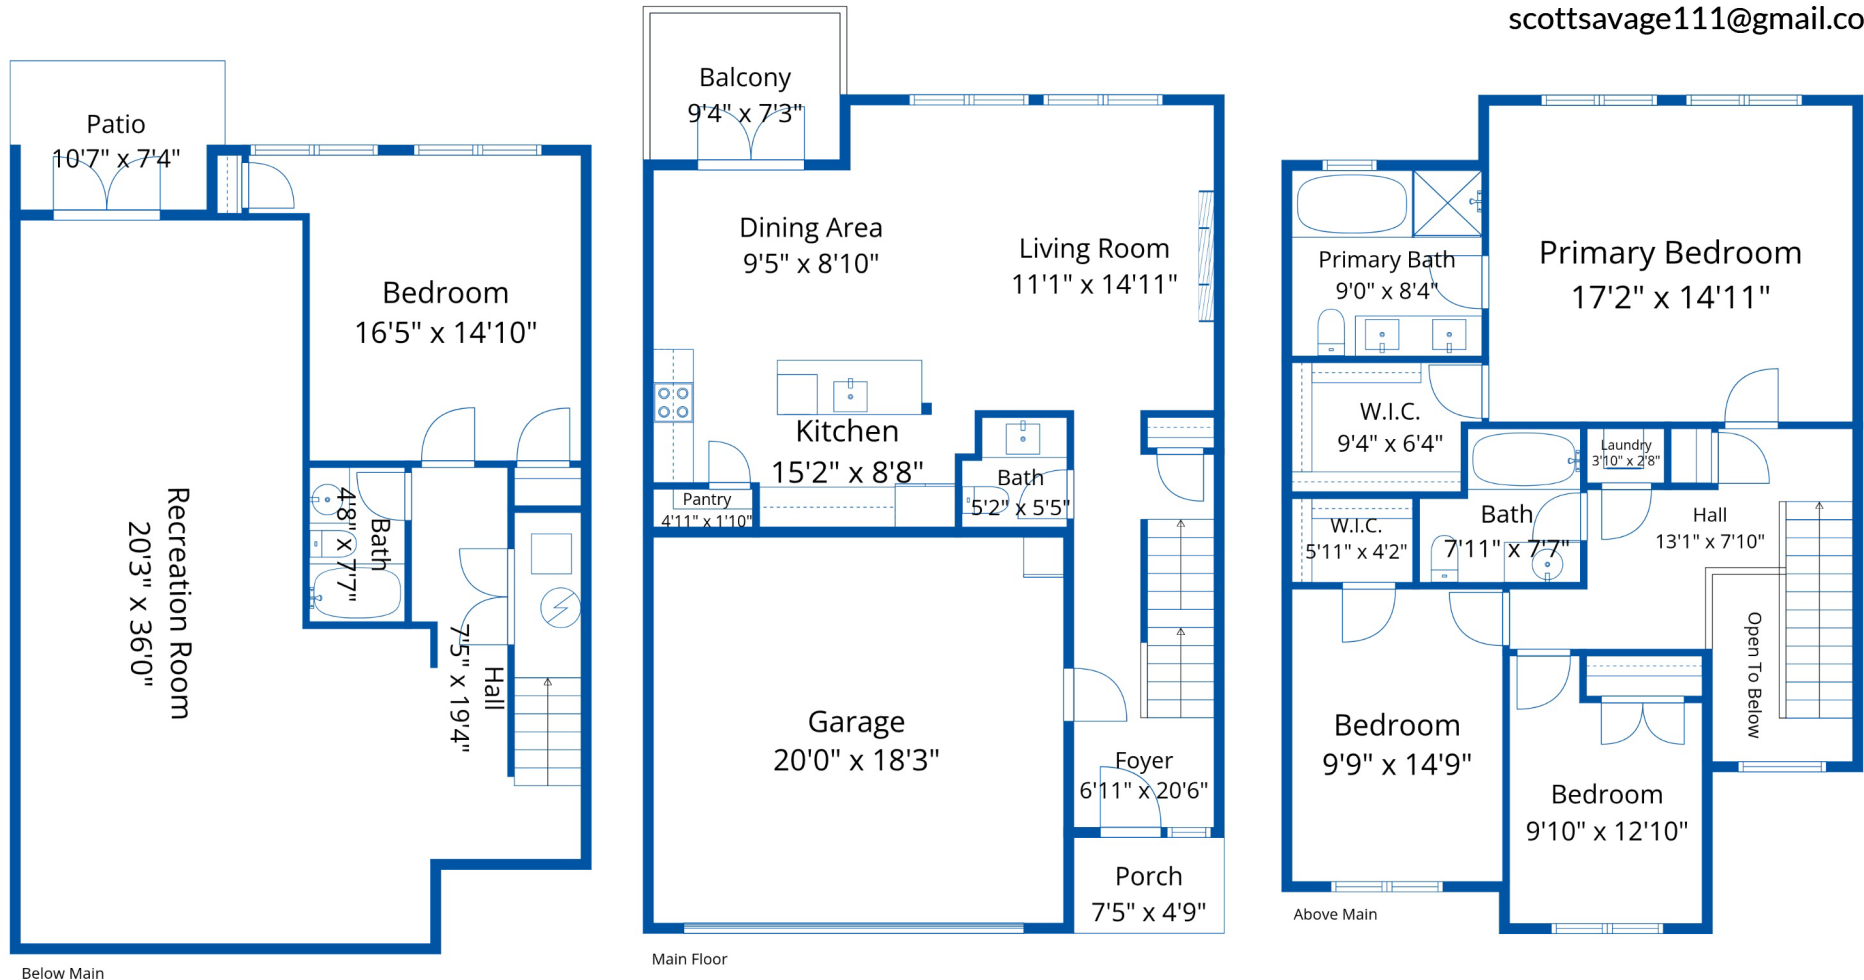

**Total: 2768 Sq. Ft**

### Estimated Areas:

Below Main: 1061 sq. ft  
Main Floor: 696 sq. ft  
Above Main: 1011 sq. ft  
**Total: 2768 Sq. Ft**

**Estimated Areas:**

Below Main: 1061 sq. ft  
Main Floor: 696 sq. ft  
Above Main: 1011 sq. ft  
**Total: 2768 Sq. Ft**

**Estimated Areas:**

Below Main: 1061 sq. ft

Main Floor: 696 sq. ft

Above Main: 1011 sq. ft

**Total: 2768 Sq. Ft**