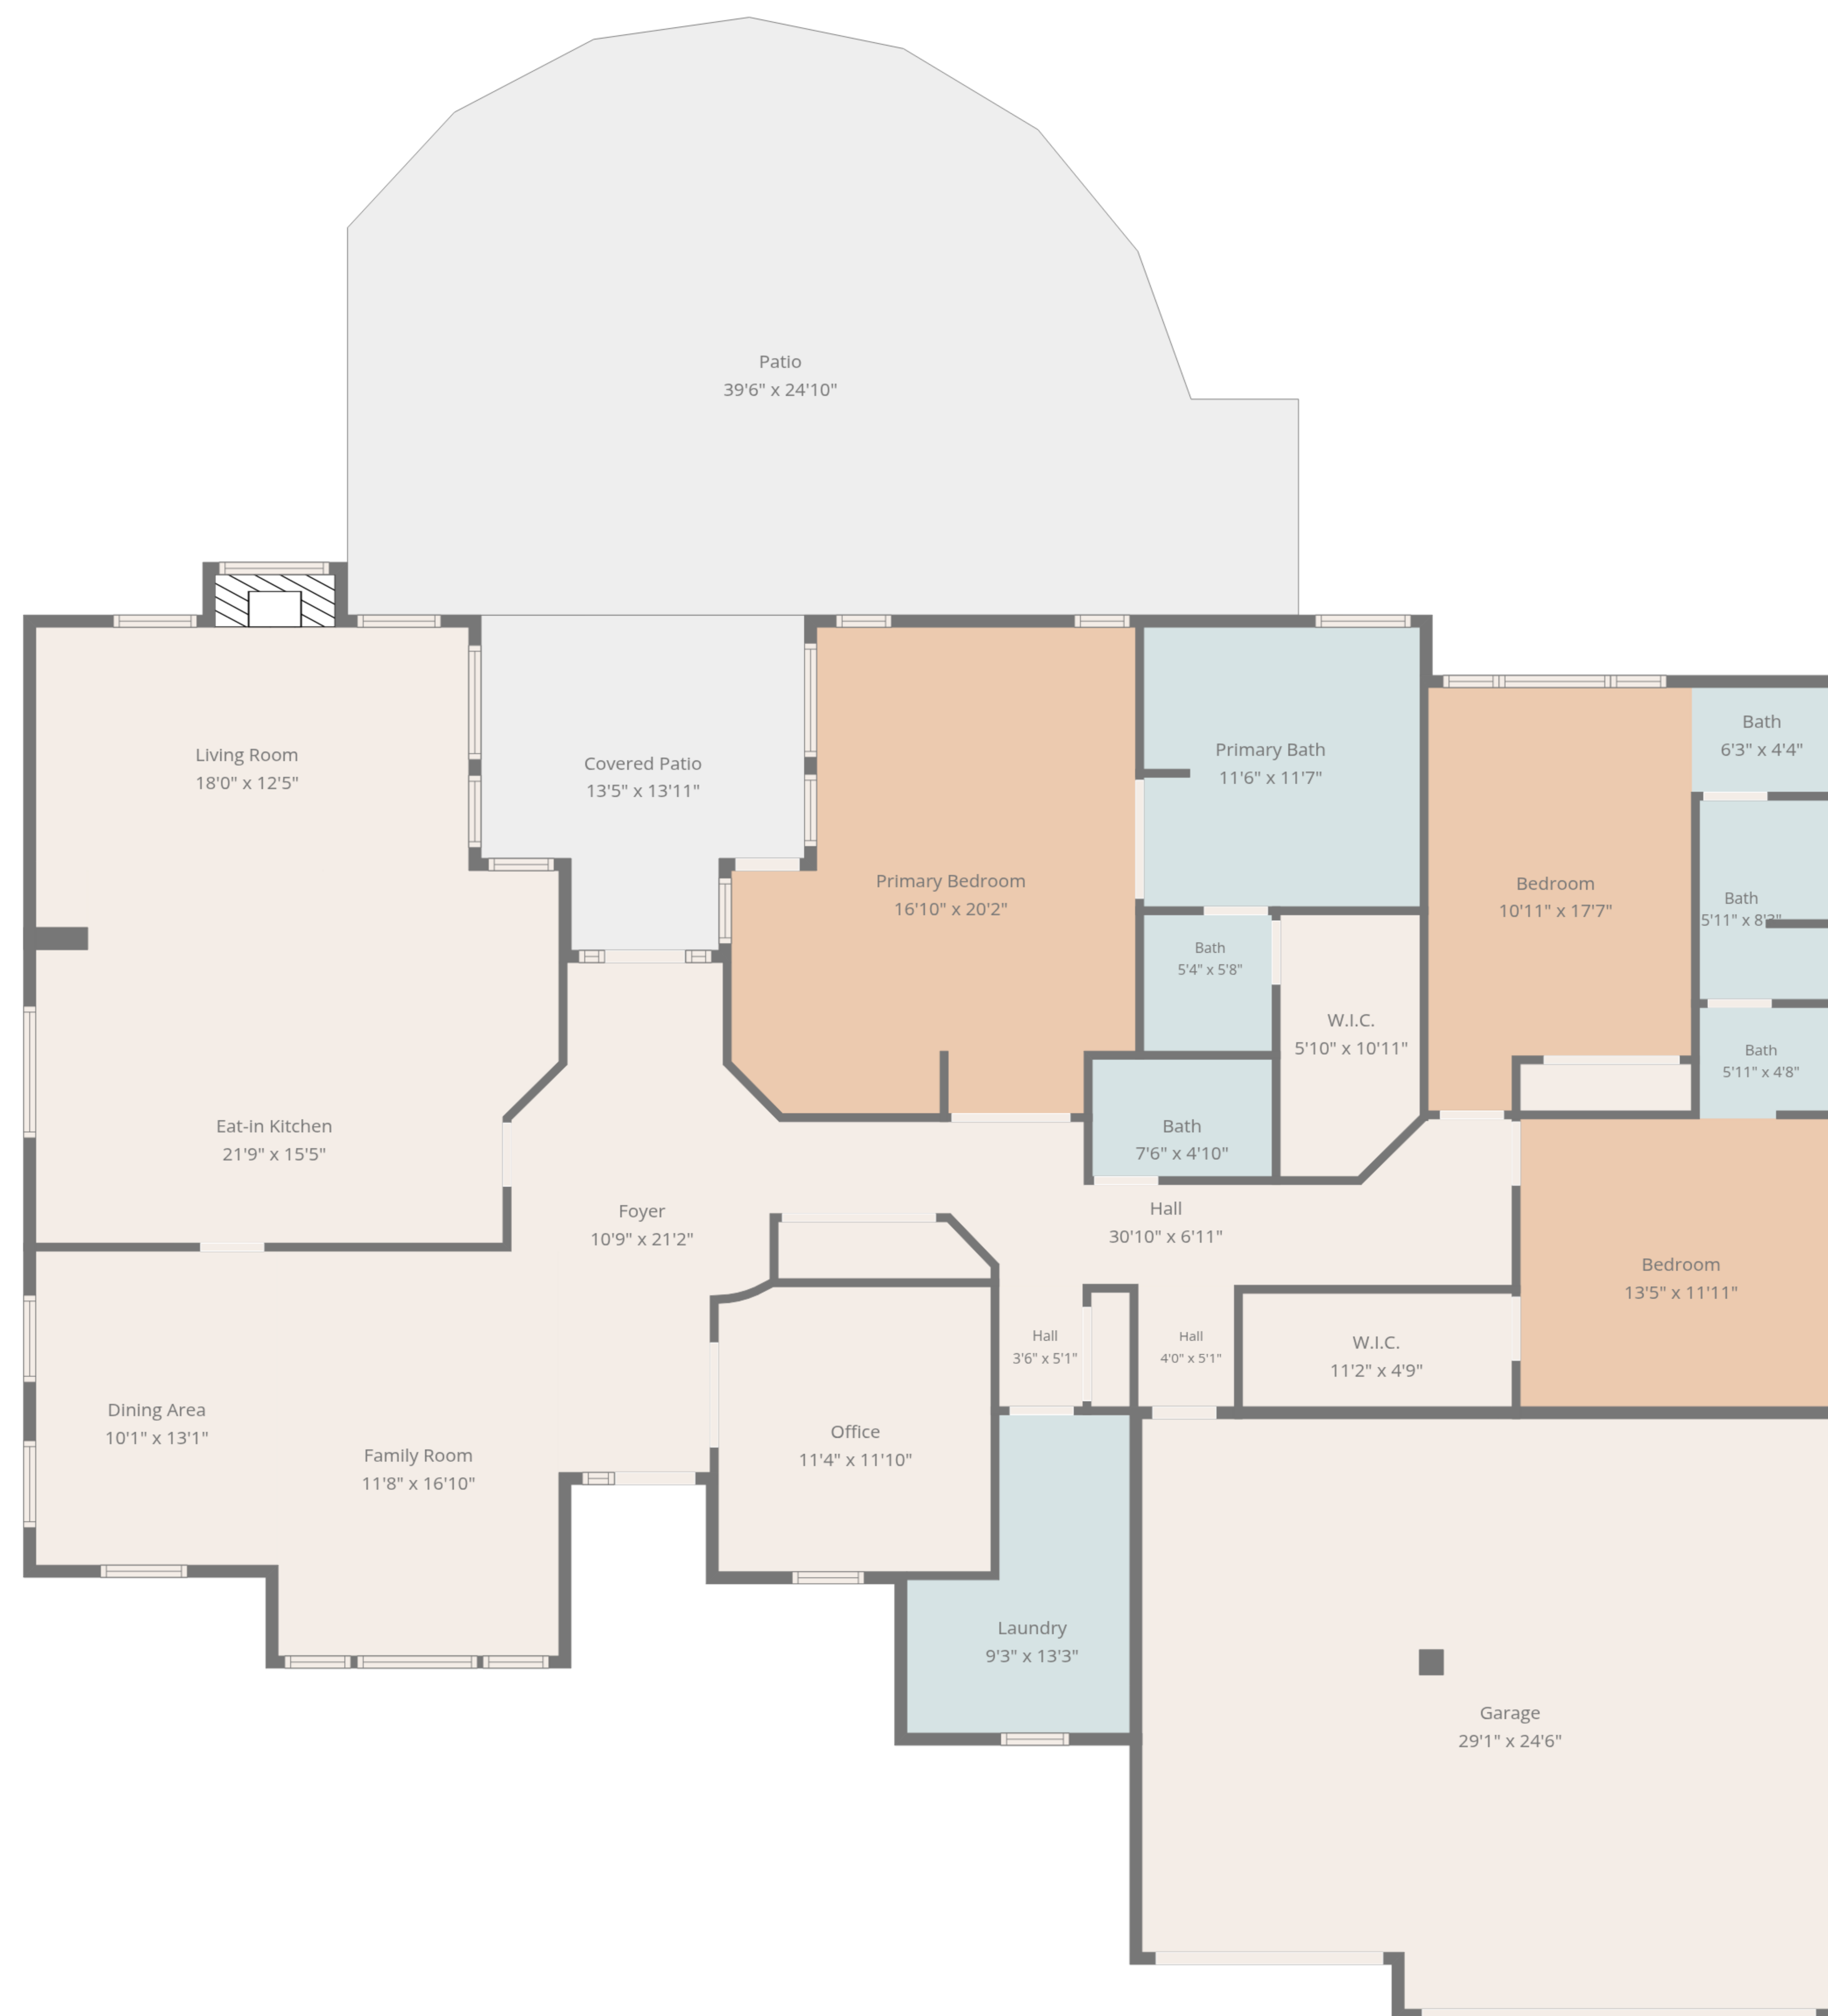

Total: 2601 sq. ft
 1st Floor: 2601 sq. ft
 Excluded Areas: Garage: 688 sq. Ft, Patio: 786 sq. Ft, Covered Patio: 159 sq. Ft,
 Fireplace: 13 sq. Ft, Walls: 173 sq. ft

Total: 2601 sq. ft
 1st Floor: 2601 sq. ft
 Excluded Areas: Garage: 688 sq. Ft, Patio: 786 sq. Ft, Covered Patio: 159 sq. Ft,
 Fireplace: 13 sq. Ft, Walls: 173 sq. ft