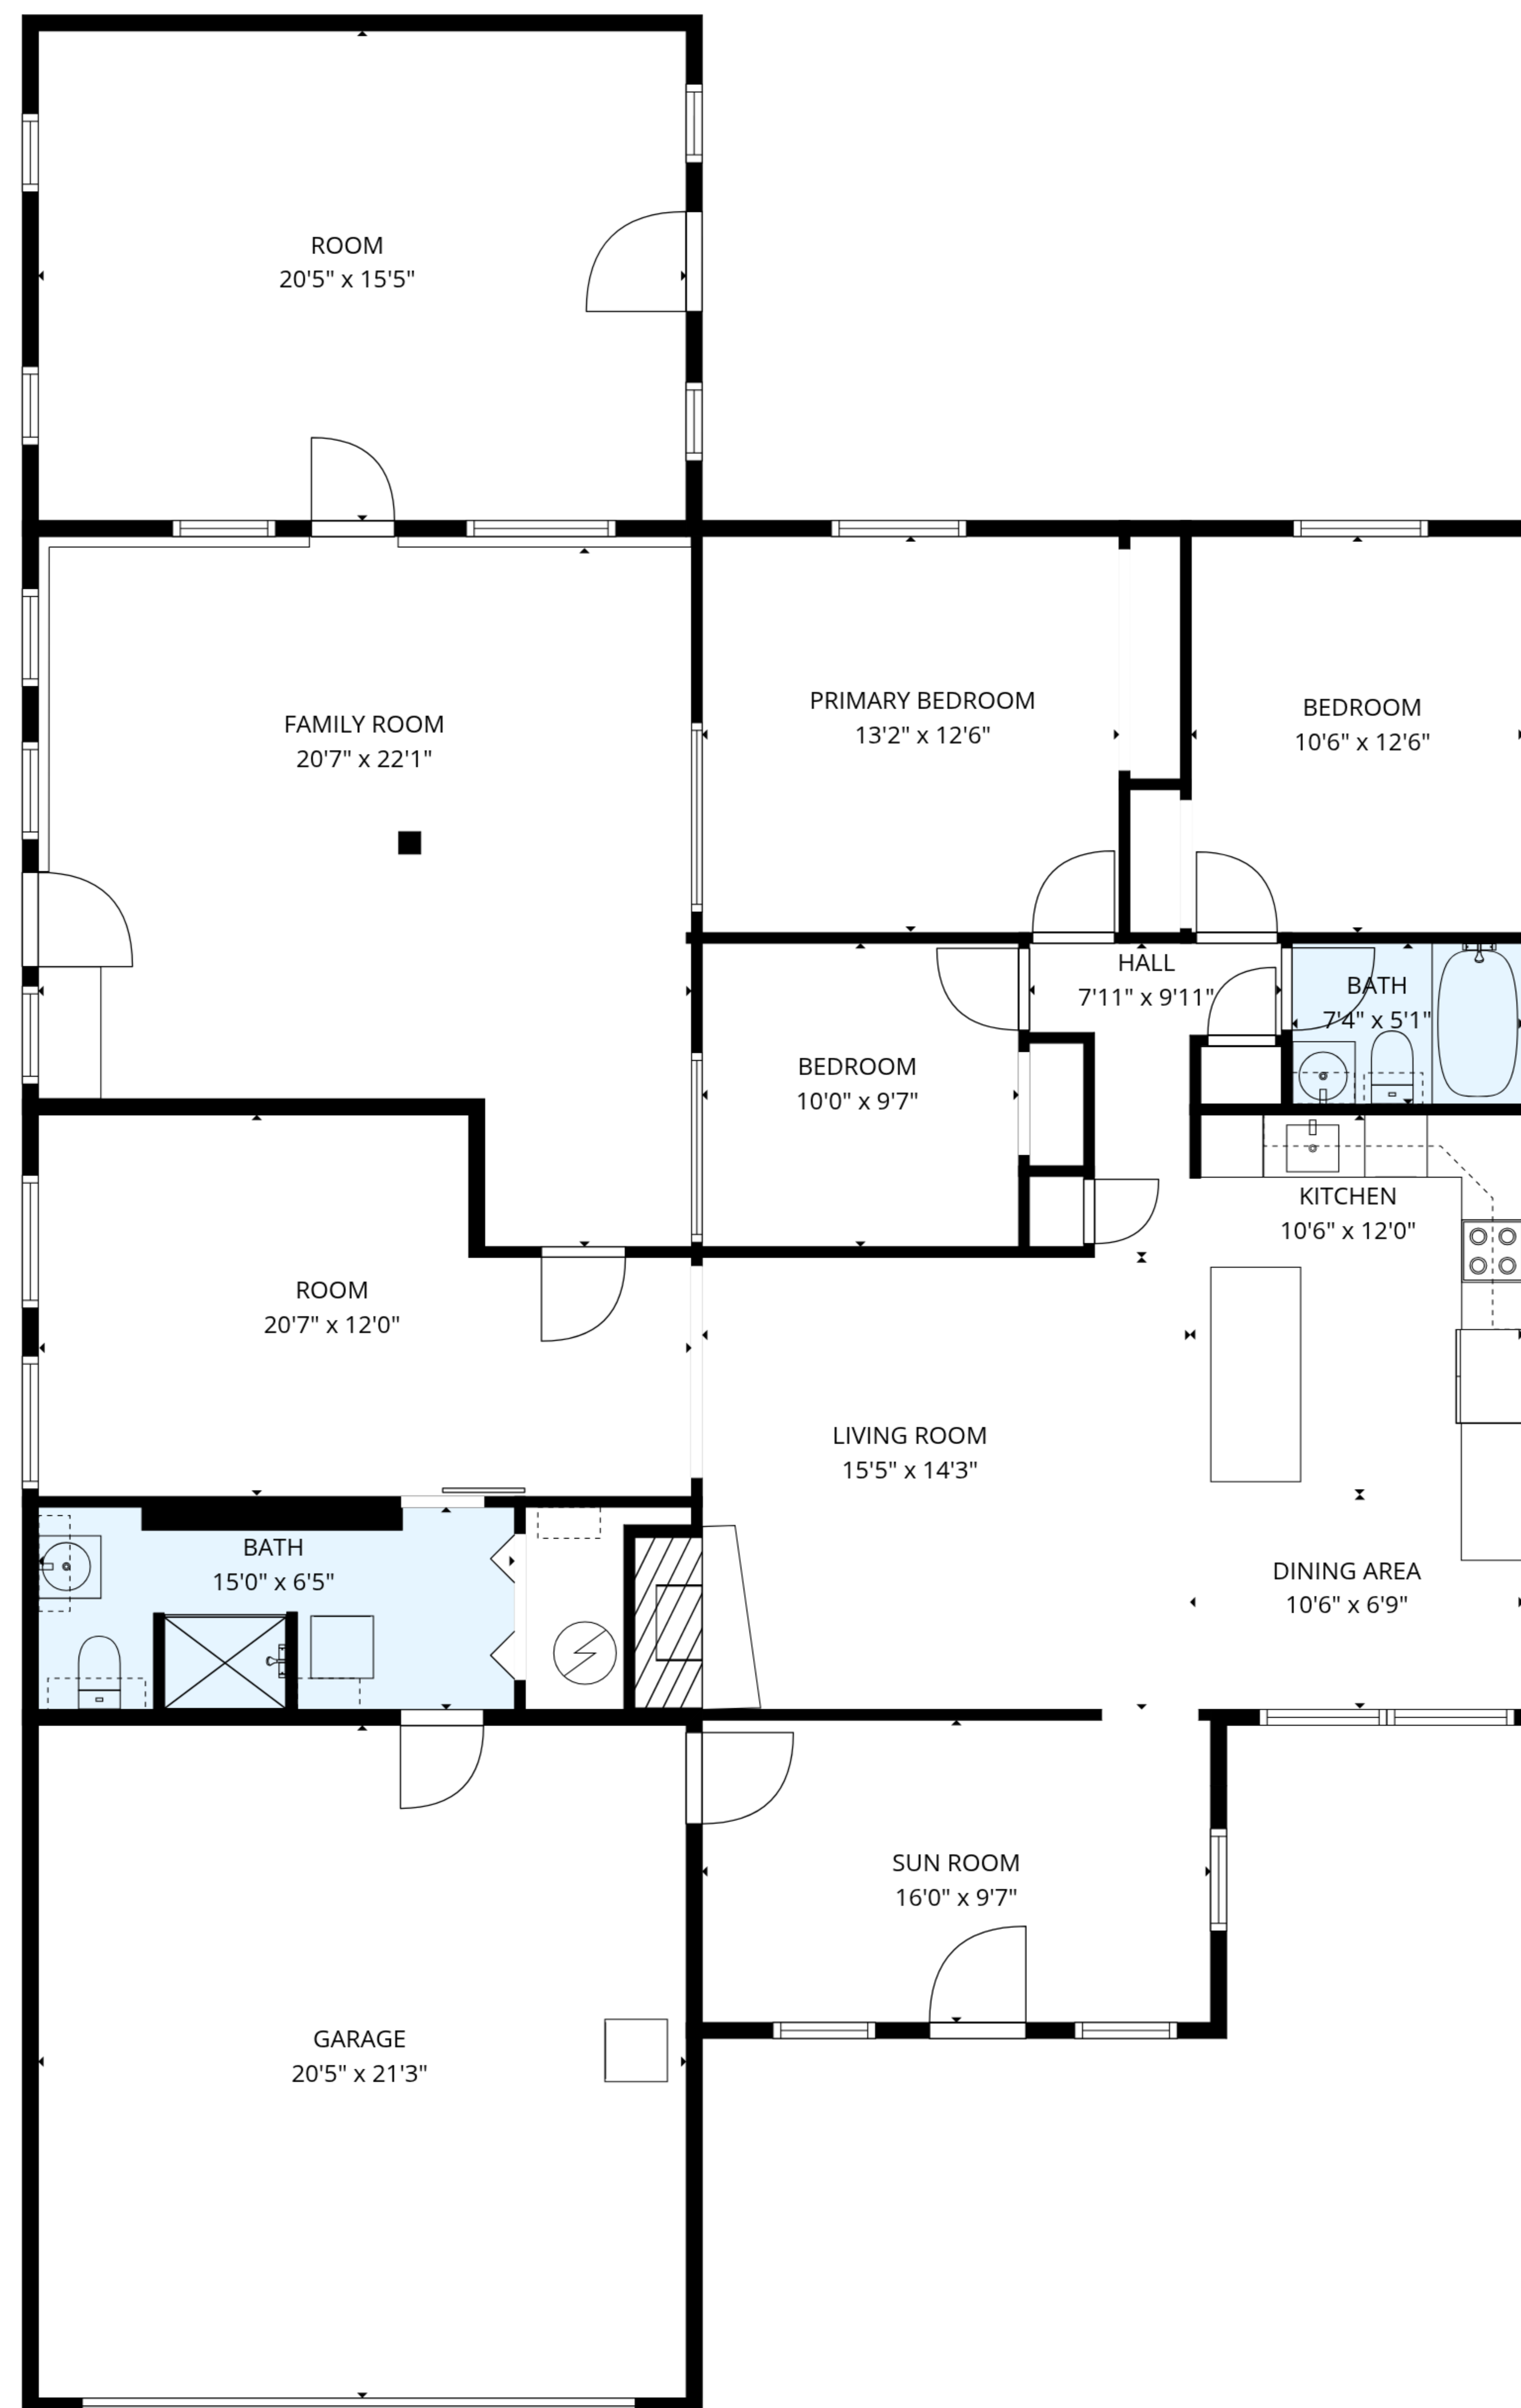

TOTAL: 2196 sq. ft

1st floor: 2196 sq. ft

EXCLUDED AREAS: GARAGE: 434 sq. ft, UNDEFINED: 21 sq. ft, WALLS: 138 sq. ft

MEASUREMENTS ARE DEEMED RELIABLE BUT ARE NOT GUARANTEED.

TOTAL: 2196 sq. ft

1st floor: 2196 sq. ft

EXCLUDED AREAS: GARAGE: 434 sq. ft, UNDEFINED: 21 sq. ft, WALLS: 138 sq. ft

MEASUREMENTS ARE DEEMED RELIABLE BUT ARE NOT GUARANTEED.