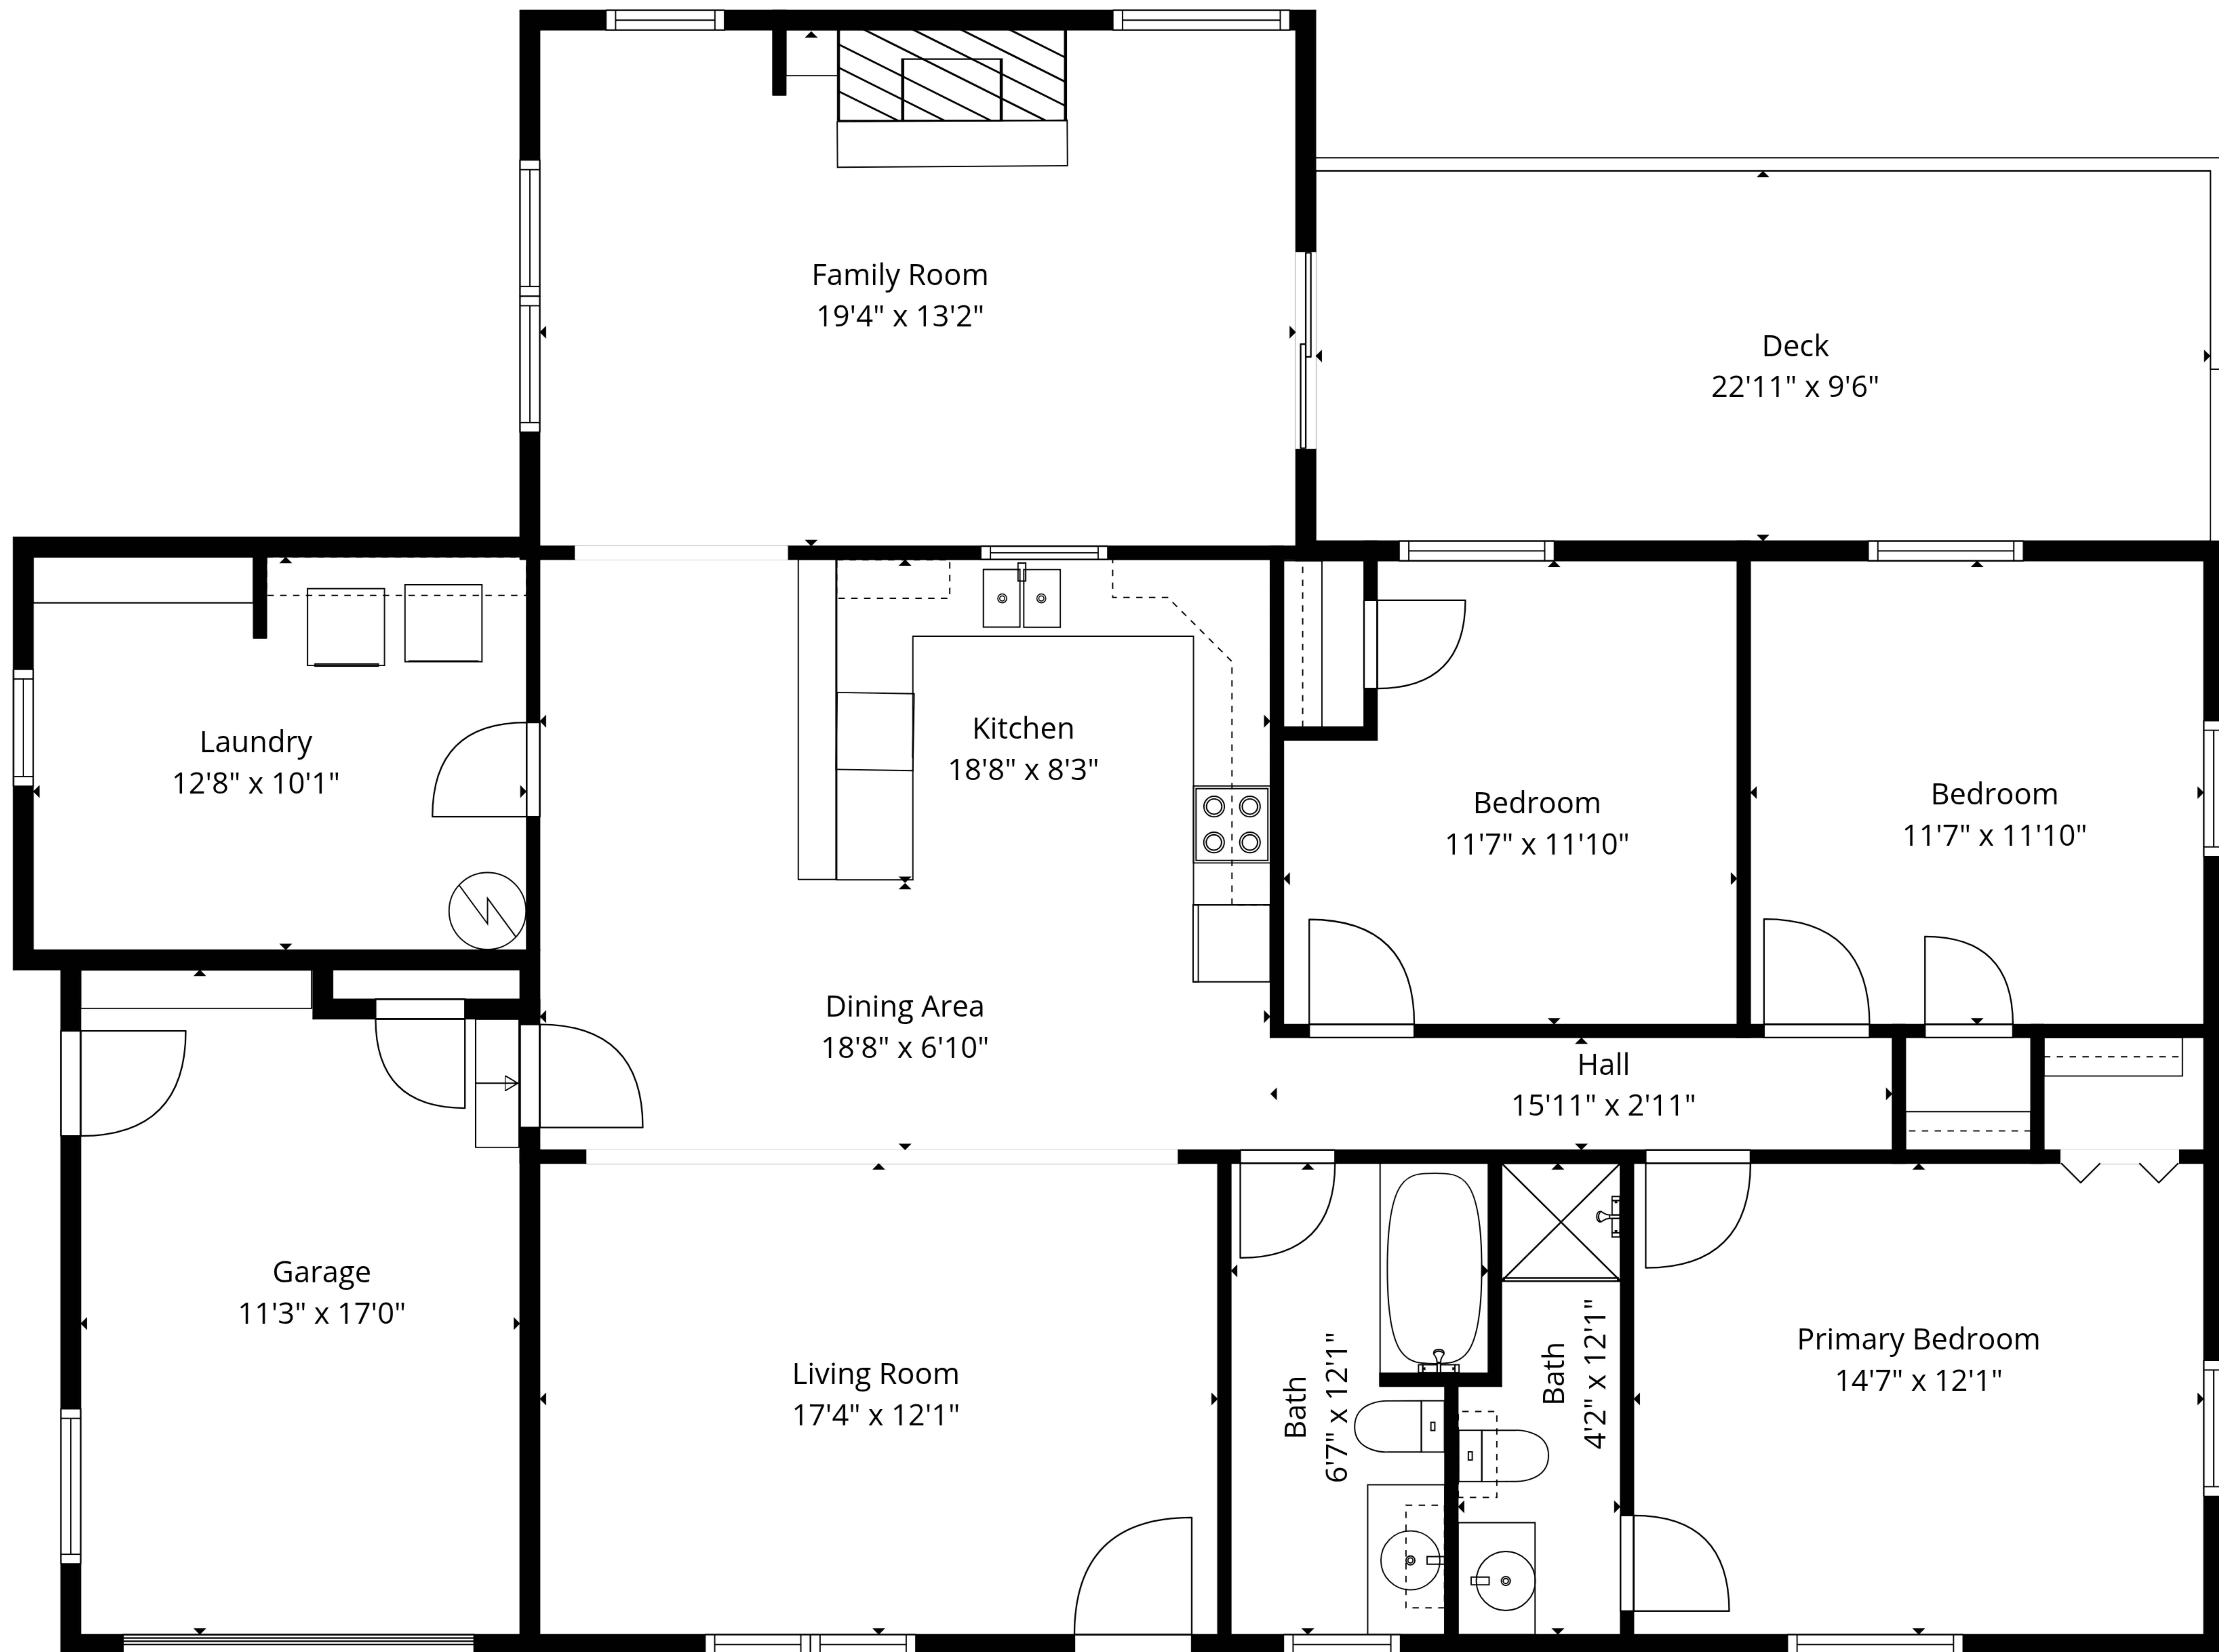

**TOTAL: 1567 sq. ft**

1st floor: 1567 sq. ft

EXCLUDED AREAS: GARAGE: 185 sq. ft, DECK: 217 sq. ft, WALLS: 115 sq. ft

Measurements Deemed Highly Reliable But Not Guaranteed.

**TOTAL: 1567 sq. ft**

1st floor: 1567 sq. ft

EXCLUDED AREAS: GARAGE: 185 sq. ft, DECK: 217 sq. ft, WALLS: 115 sq. ft

Measurements Deemed Highly Reliable But Not Guaranteed.