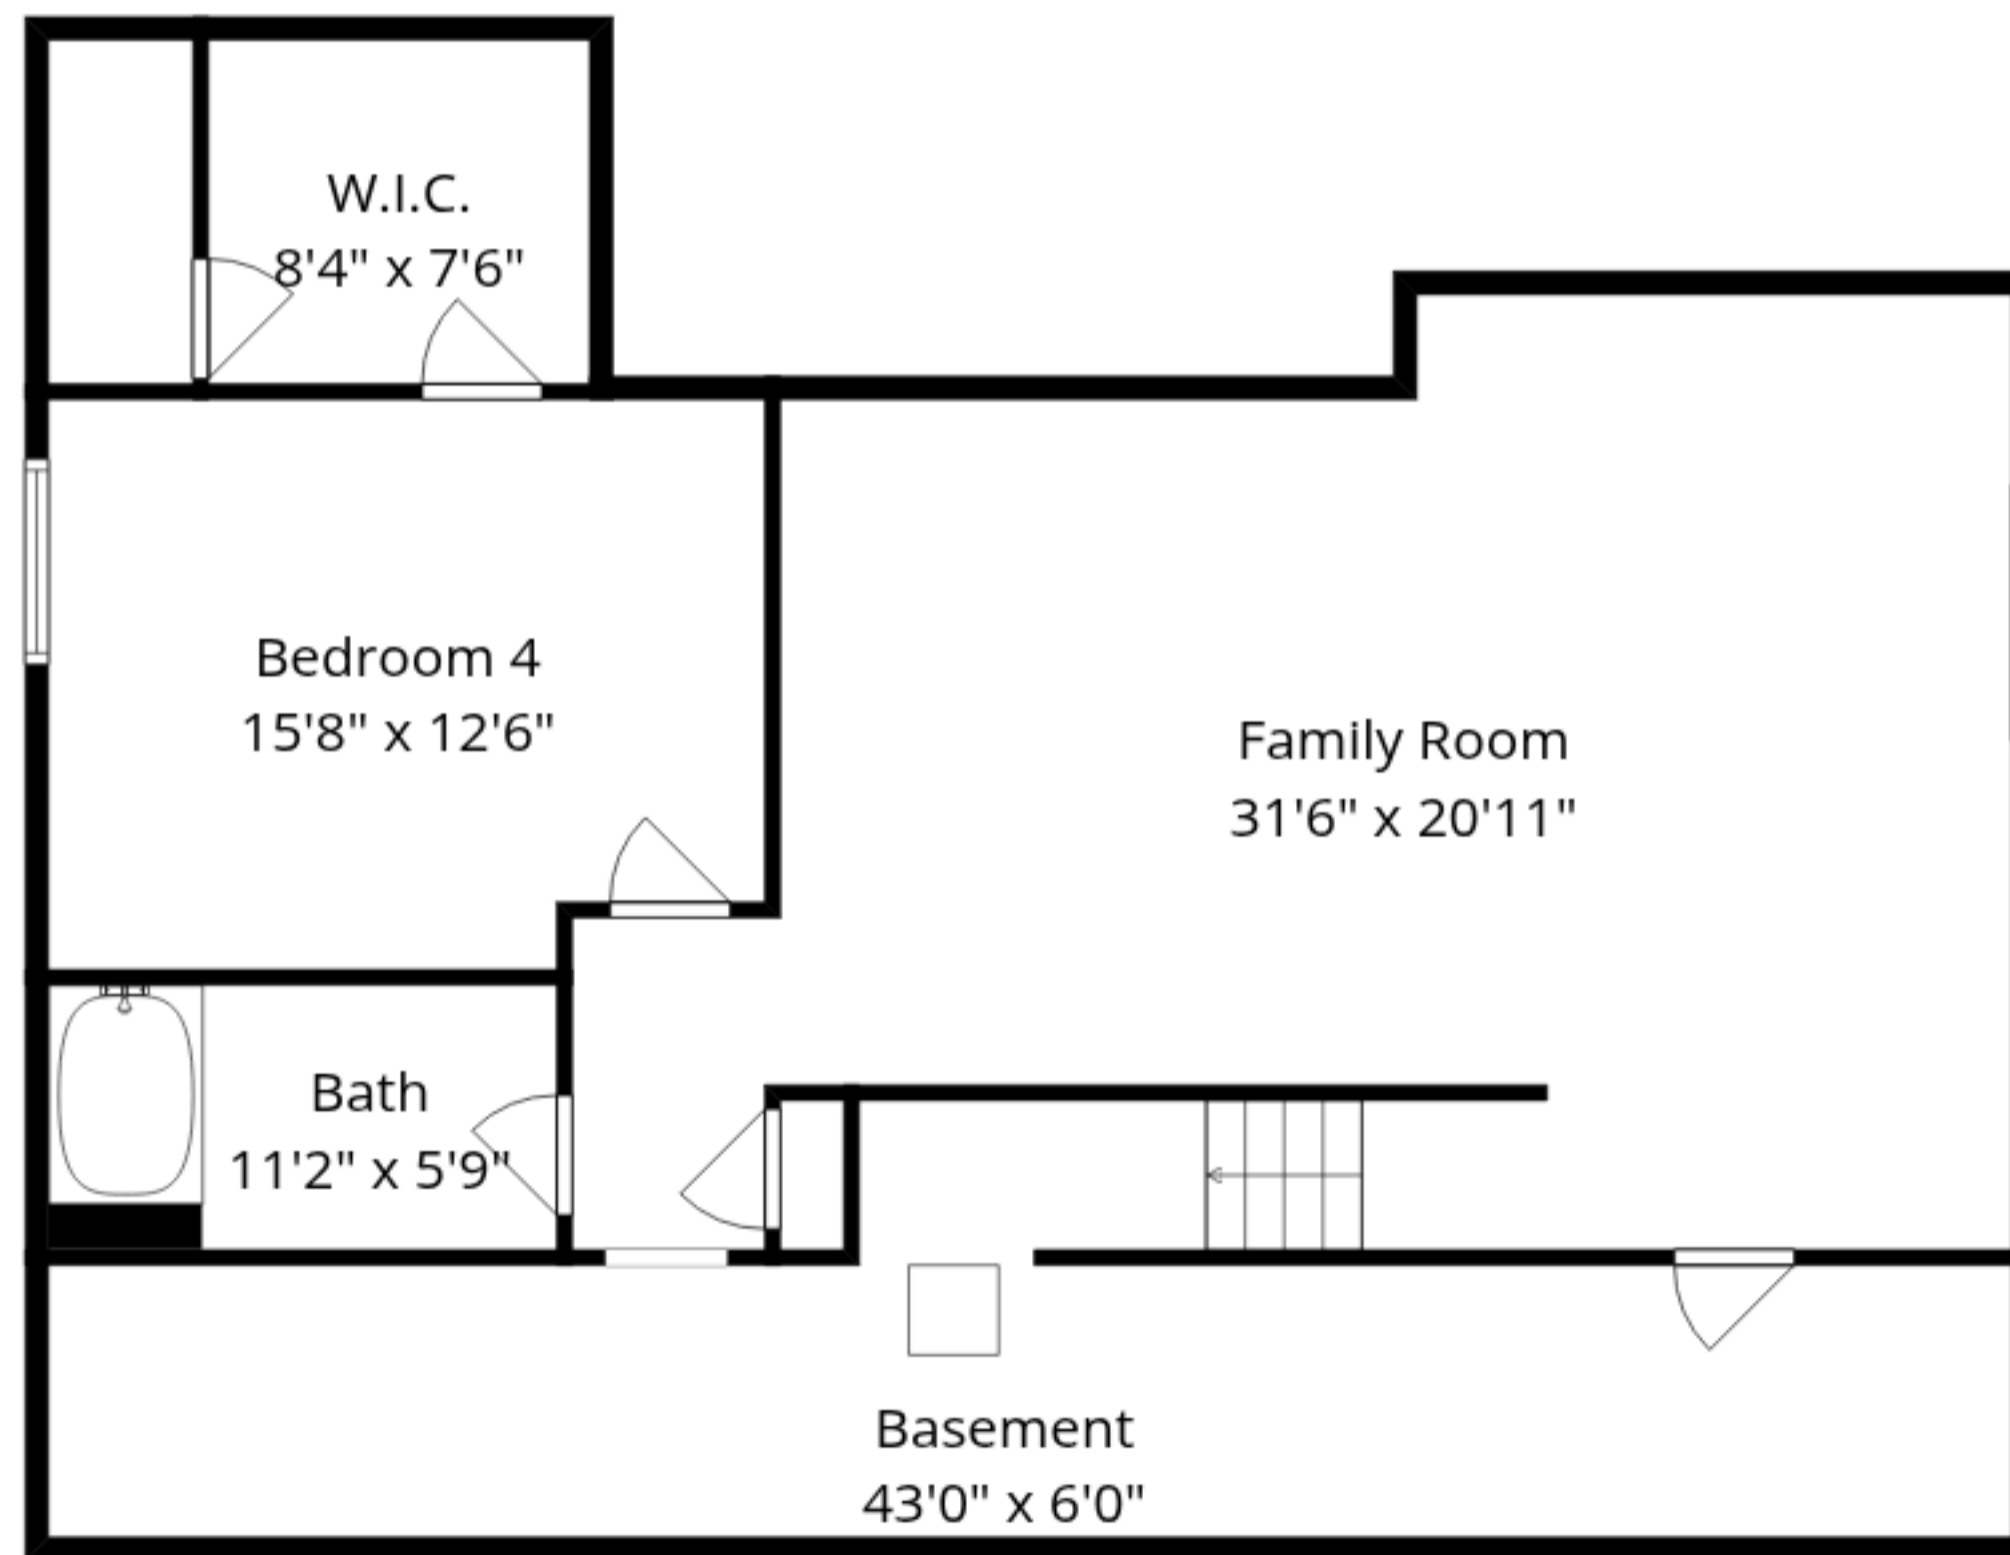

**Total GLA: 2675 sq. ft | Total: 3847 sq. ft**  
 Lower floor: 934 sq. ft (Excluded areas 342 sq. ft)  
 Main floor: 1741 sq. ft (Excluded areas 830 sq. ft)

Sizes And Dimensions Are Approximate. Actual May Vary.

Lower Floor

Main Floor