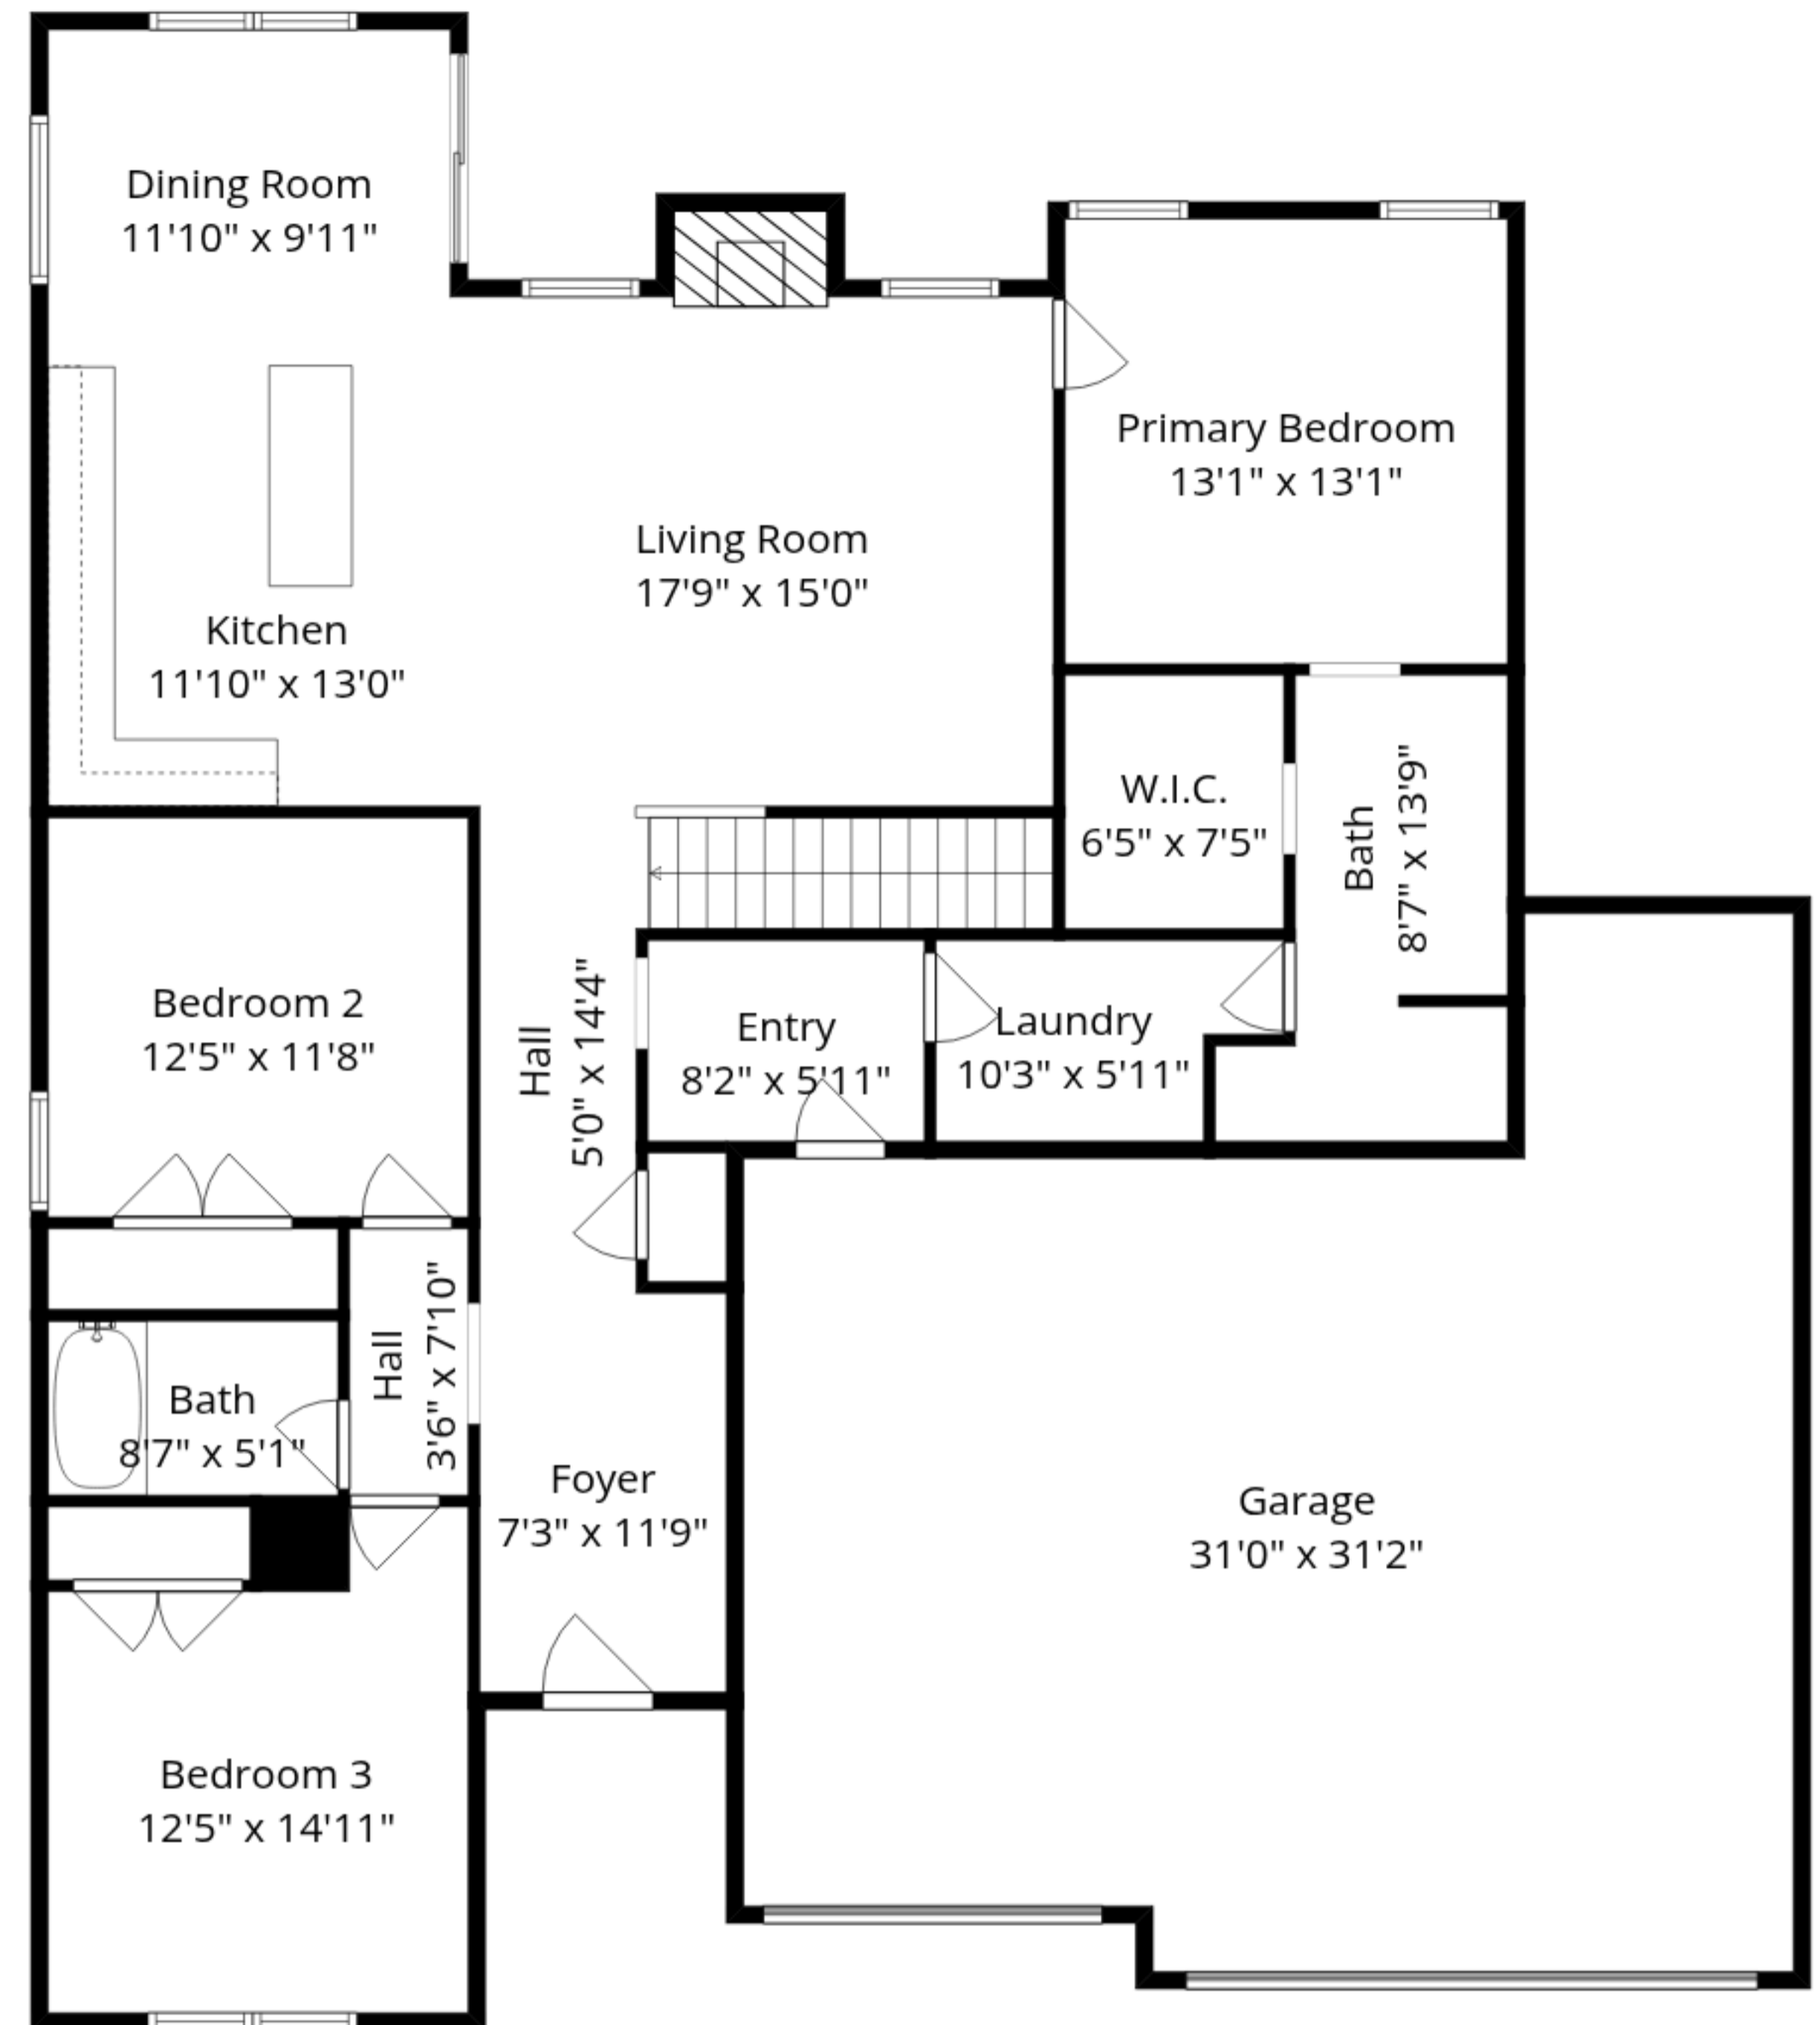

**Total GLA: 2675 sq. ft | Total: 3847 sq. ft**  
 Lower floor: 934 sq. ft (Excluded areas 342 sq. ft)  
 Main floor: 1741 sq. ft (Excluded areas 830 sq. ft)

Sizes And Dimensions Are Approximate. Actual May Vary.

Lower Floor

Main Floor