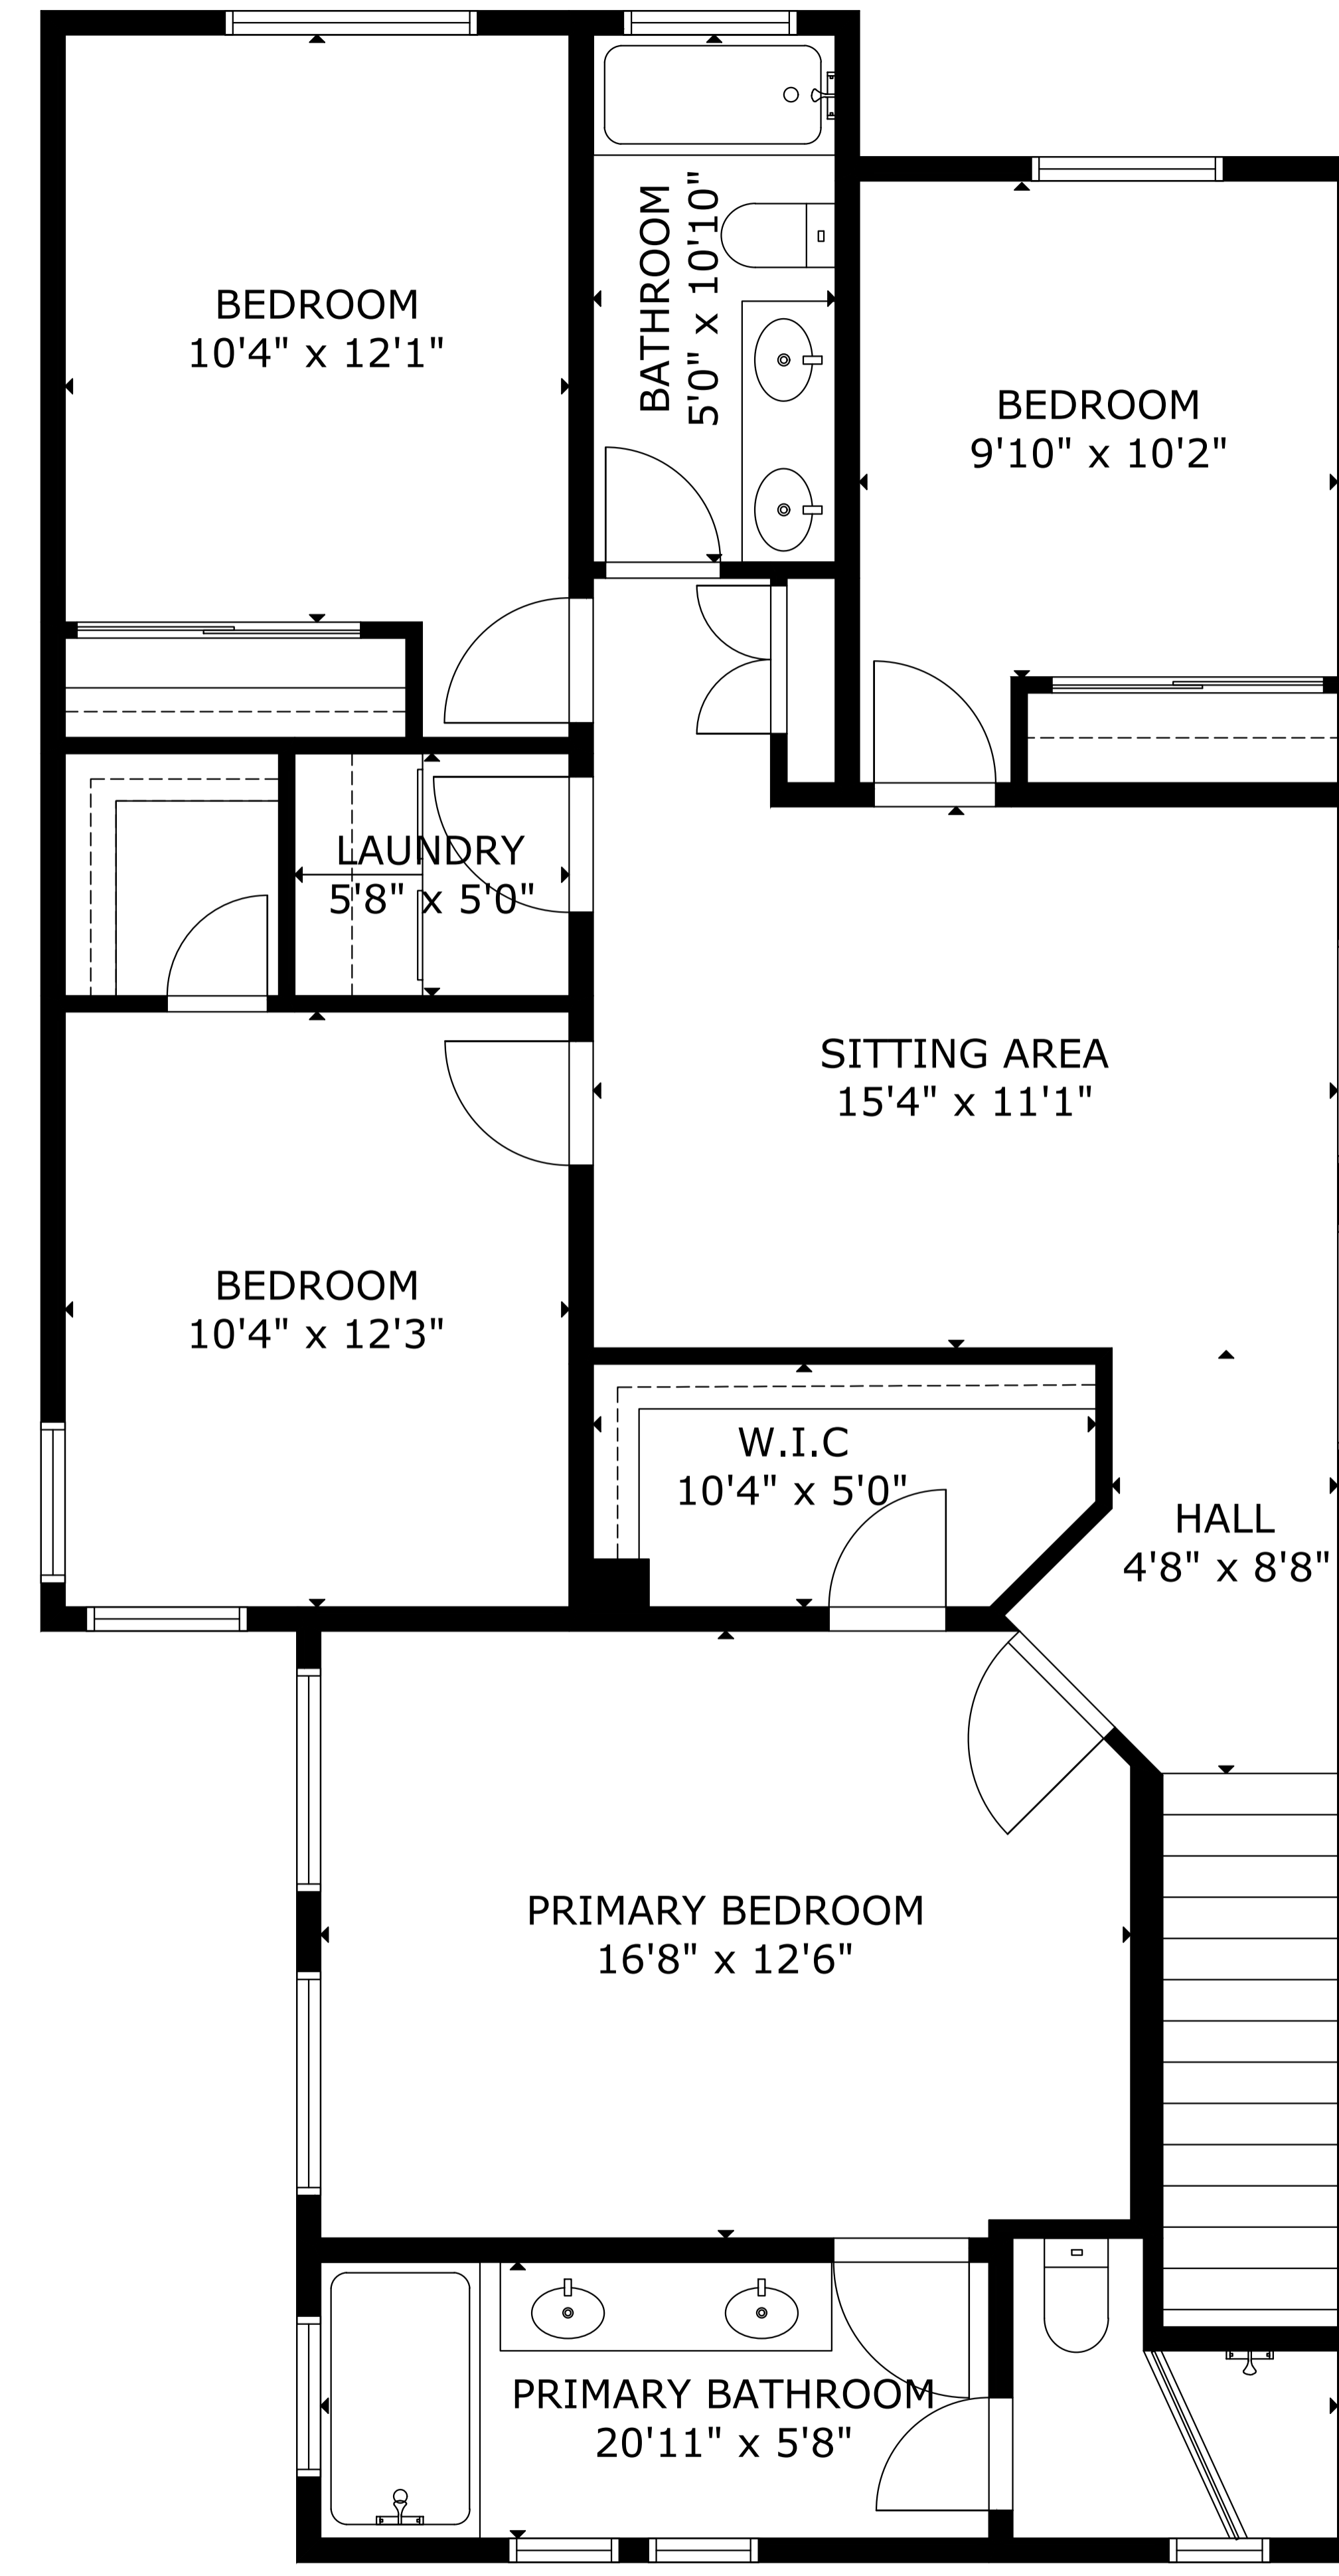

FLOOR 1

FLOOR 2

GROSS INTERNAL AREA

TOTAL: 2,388 sq ft

FLOOR 1: 1,174 sq ft, FLOOR 2: 1,214 sq ft

EXCLUDED AREAS: PATIO: 175 sq ft

SIZE AND DIMENSIONS ARE APPROXIMATE, ACTUAL MAY VARY