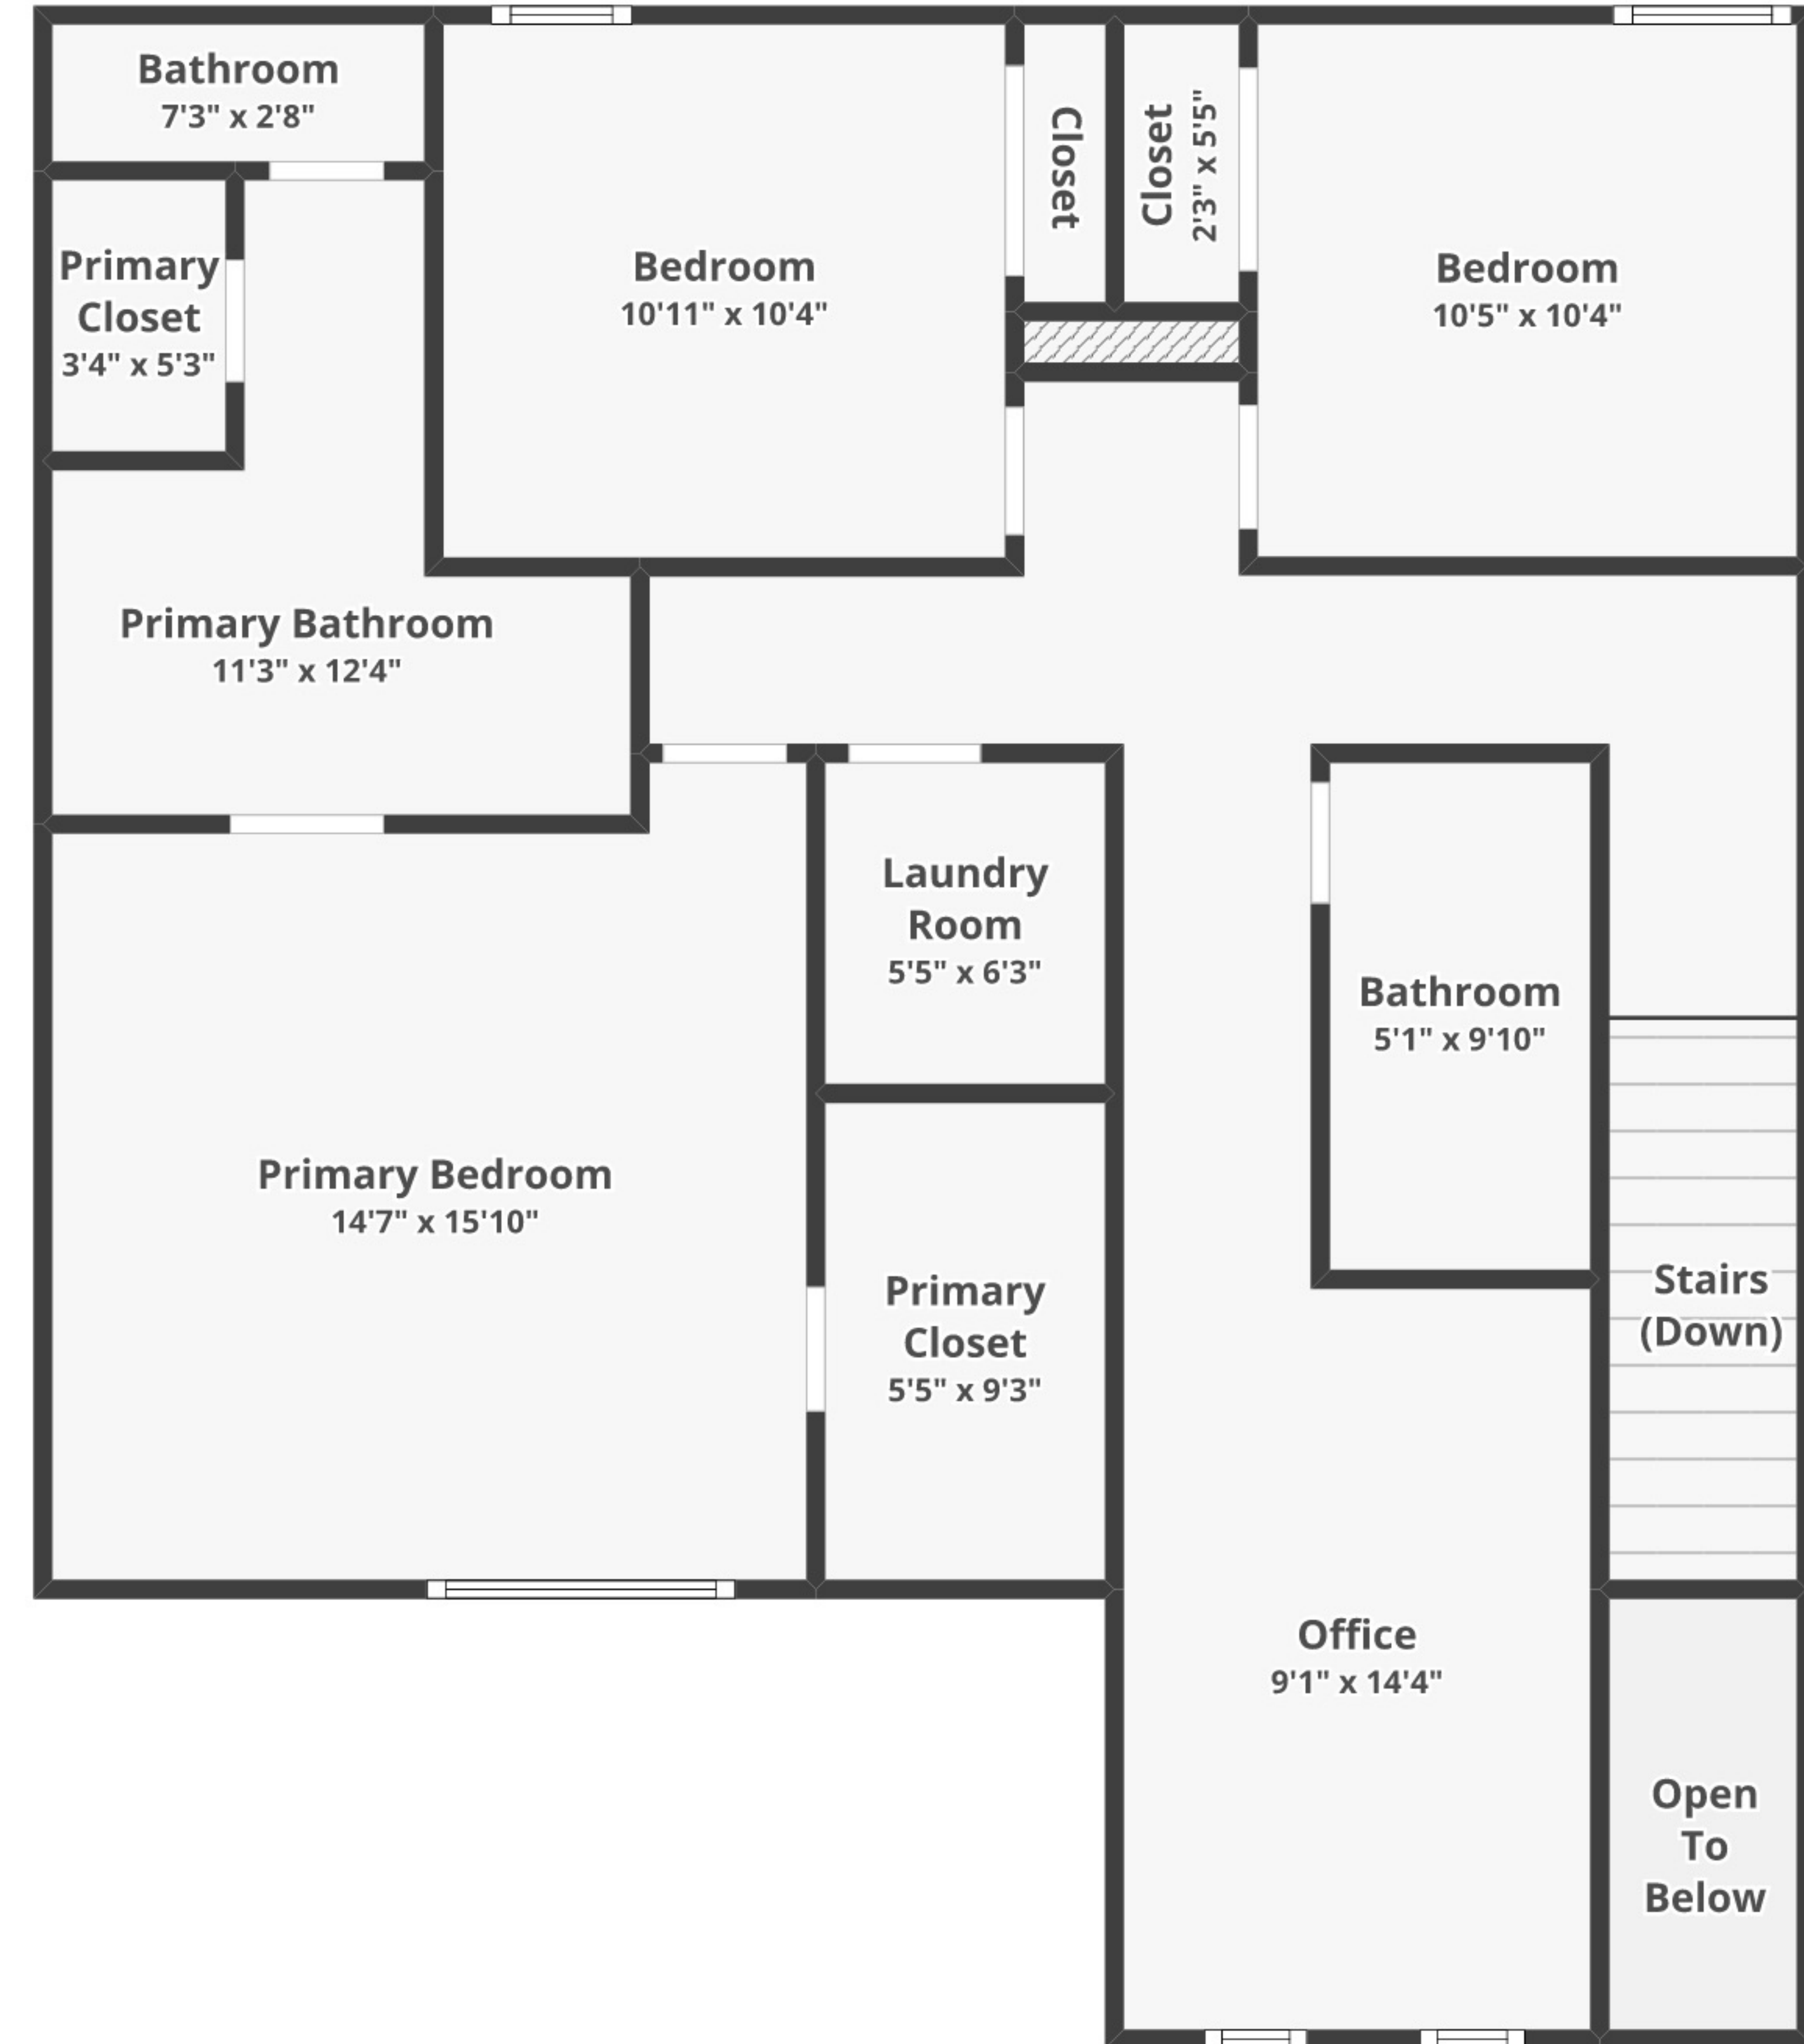

221 Wood Sage Run, Summerville, SC 29485

FLOOR 1

FLOOR 2