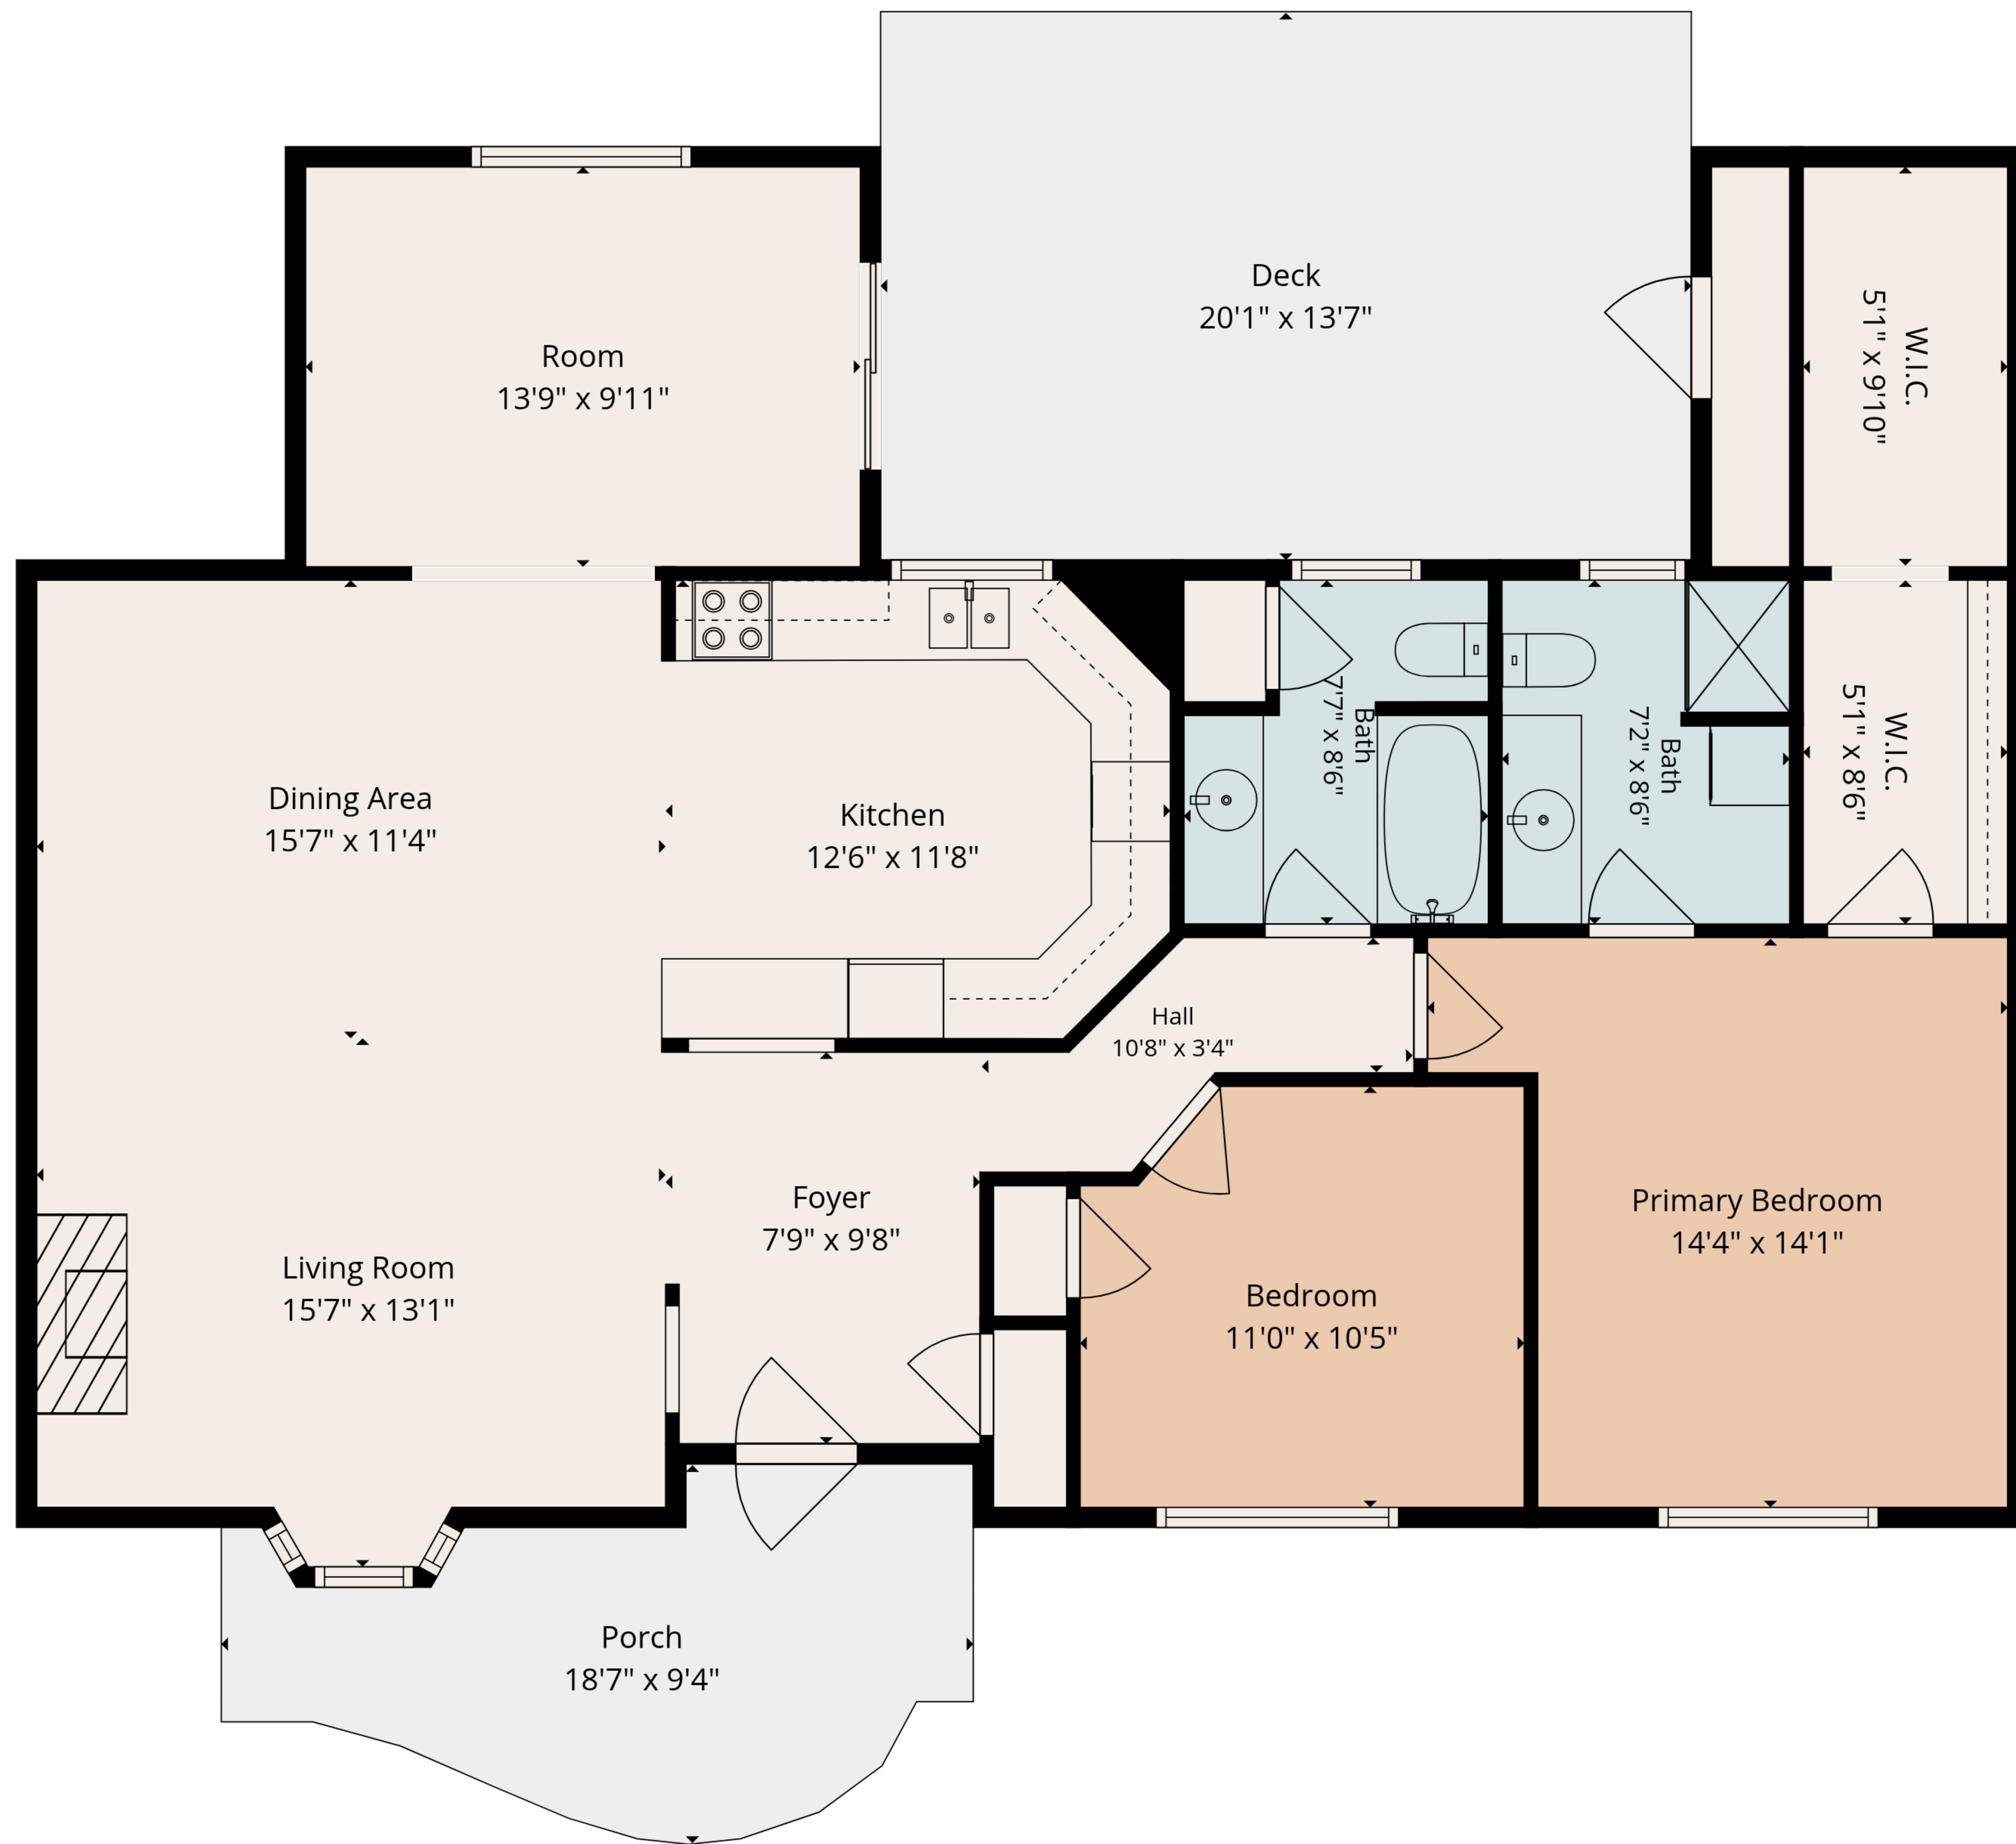

TOTAL: 1325 sq. ft

1st floor: 1325 sq. ft

EXCLUDED AREAS: DECK: 273 sq. ft, PORCH: 121 sq. ft, WALLS: 99 sq. ft

All Images And Dimensions Herein Are Approximate And For Illustrative Purposes Only

TOTAL: 1325 sq. ft

1st floor: 1325 sq. ft

EXCLUDED AREAS: DECK: 273 sq. ft, PORCH: 121 sq. ft, WALLS: 99 sq. ft

All Images And Dimensions Herein Are Approximate And For Illustrative Purposes Only