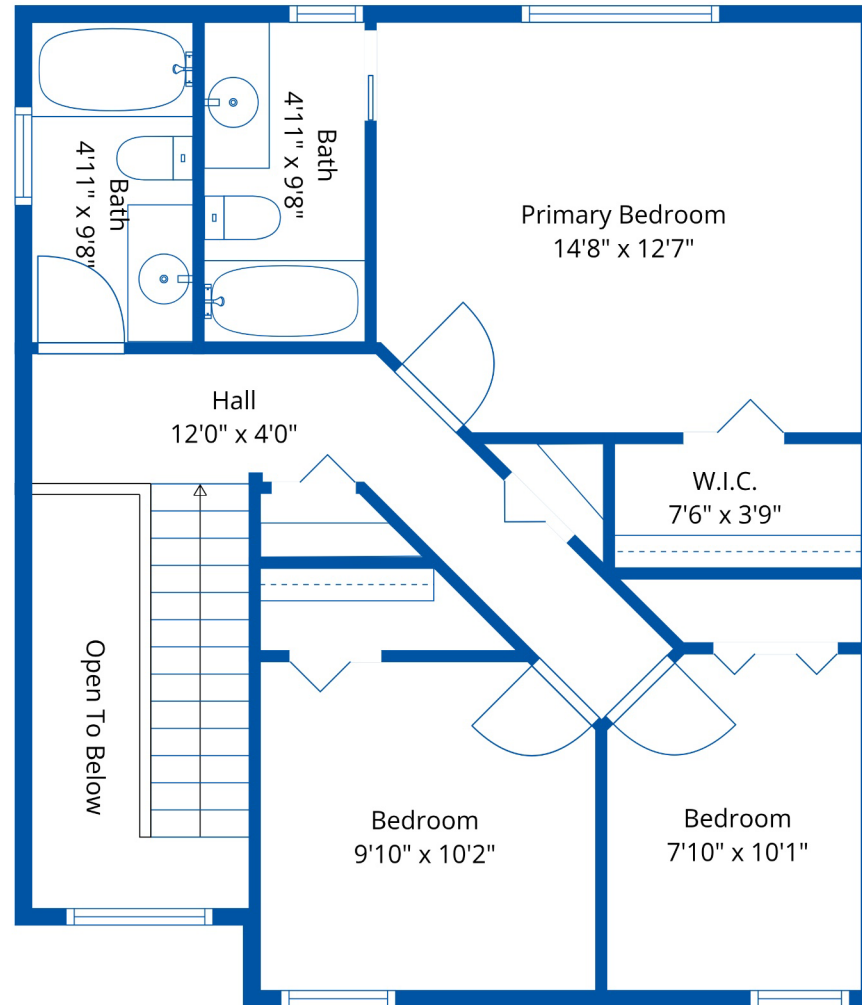

45424 Dorell Pl

Crystal De Jager Personal Real Estate Corporation

604-858-7179

crystalcdejager@gmail.com

Estimated Areas:

Main Floor: 923 sq. ft (30 sq. ft undefined)

Above Main: 775 sq. ft

Total: 1698 Sq. Ft (30 Sq. Ft undefined)