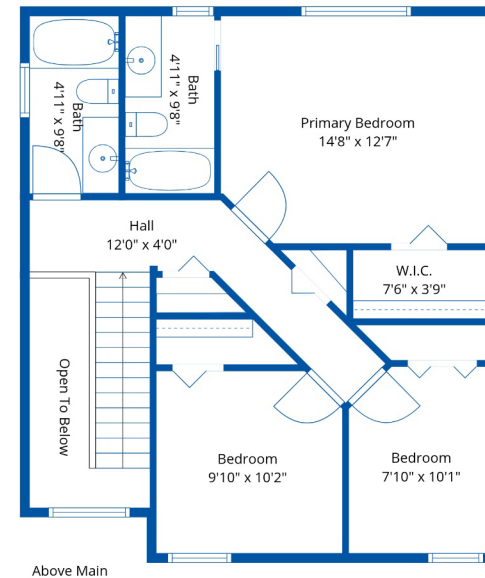

45424 Dorell Pl

Crystal De Jager Personal Real Estate Corporation

604-858-7179

crystalcdejager@gmail.com

Estimated Areas:

Main Floor: 923 sq. ft (30 sq. ft undefined)

Above Main: 775 sq. ft

Total: 1698 Sq. Ft (30 Sq. Ft undefined)