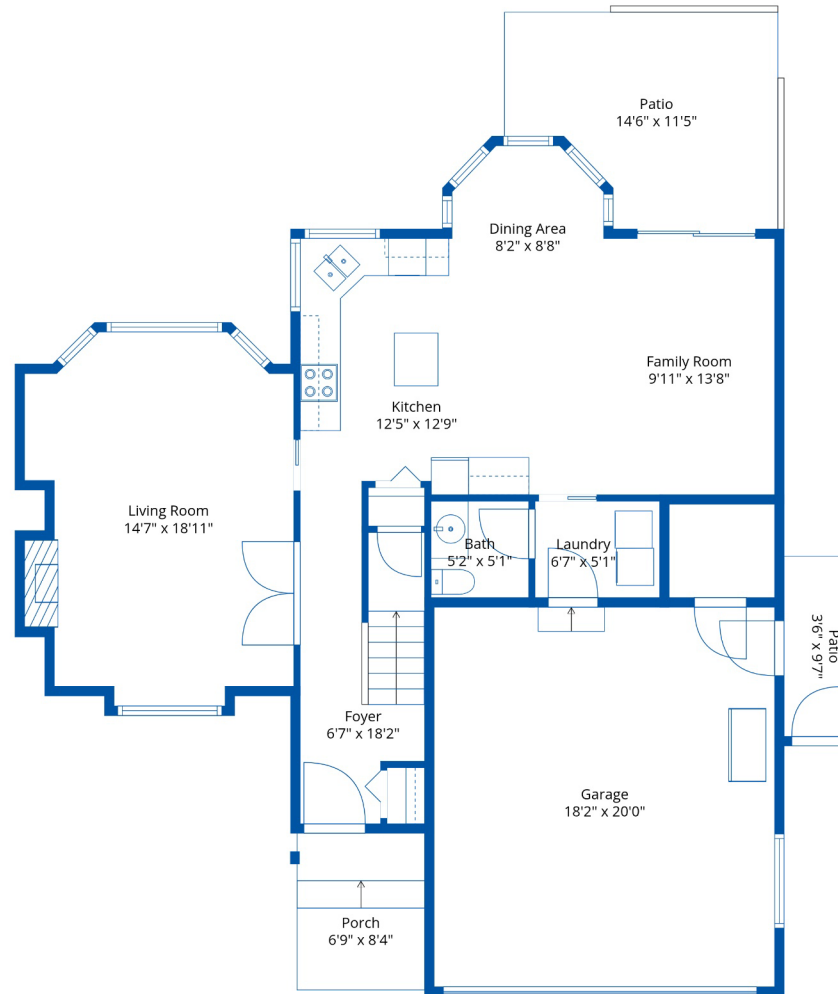

45424 Dorell Pl

Crystal De Jager Personal Real Estate Corporation

604-858-7179

crystalcdejager@gmail.com

Estimated Areas:

Main Floor: 923 sq. ft (30 sq. ft undefined)

Above Main: 775 sq. ft

Total: 1698 Sq. Ft (30 Sq. Ft undefined)