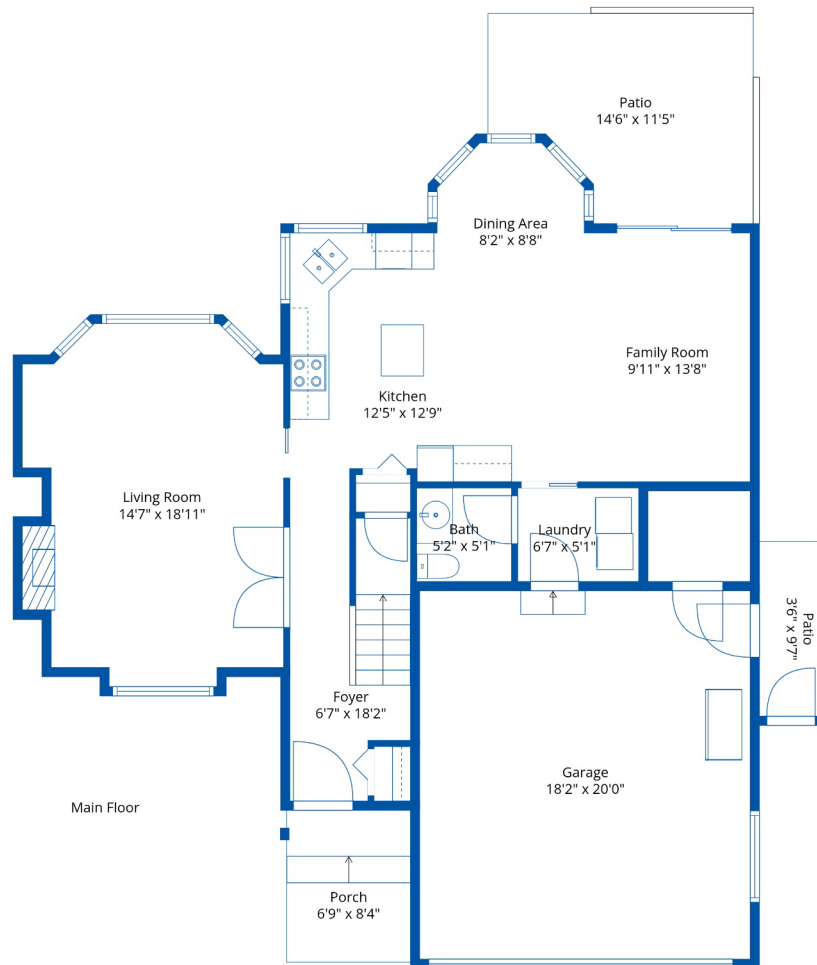

45424 Dorell Pl

Crystal De Jager Personal Real Estate Corporation

604-858-7179

crystalcdejager@gmail.com

Estimated Areas:

Main Floor: 923 sq. ft (30 sq. ft undefined)

Above Main: 775 sq. ft

Total: 1698 Sq. Ft (30 Sq. Ft undefined)