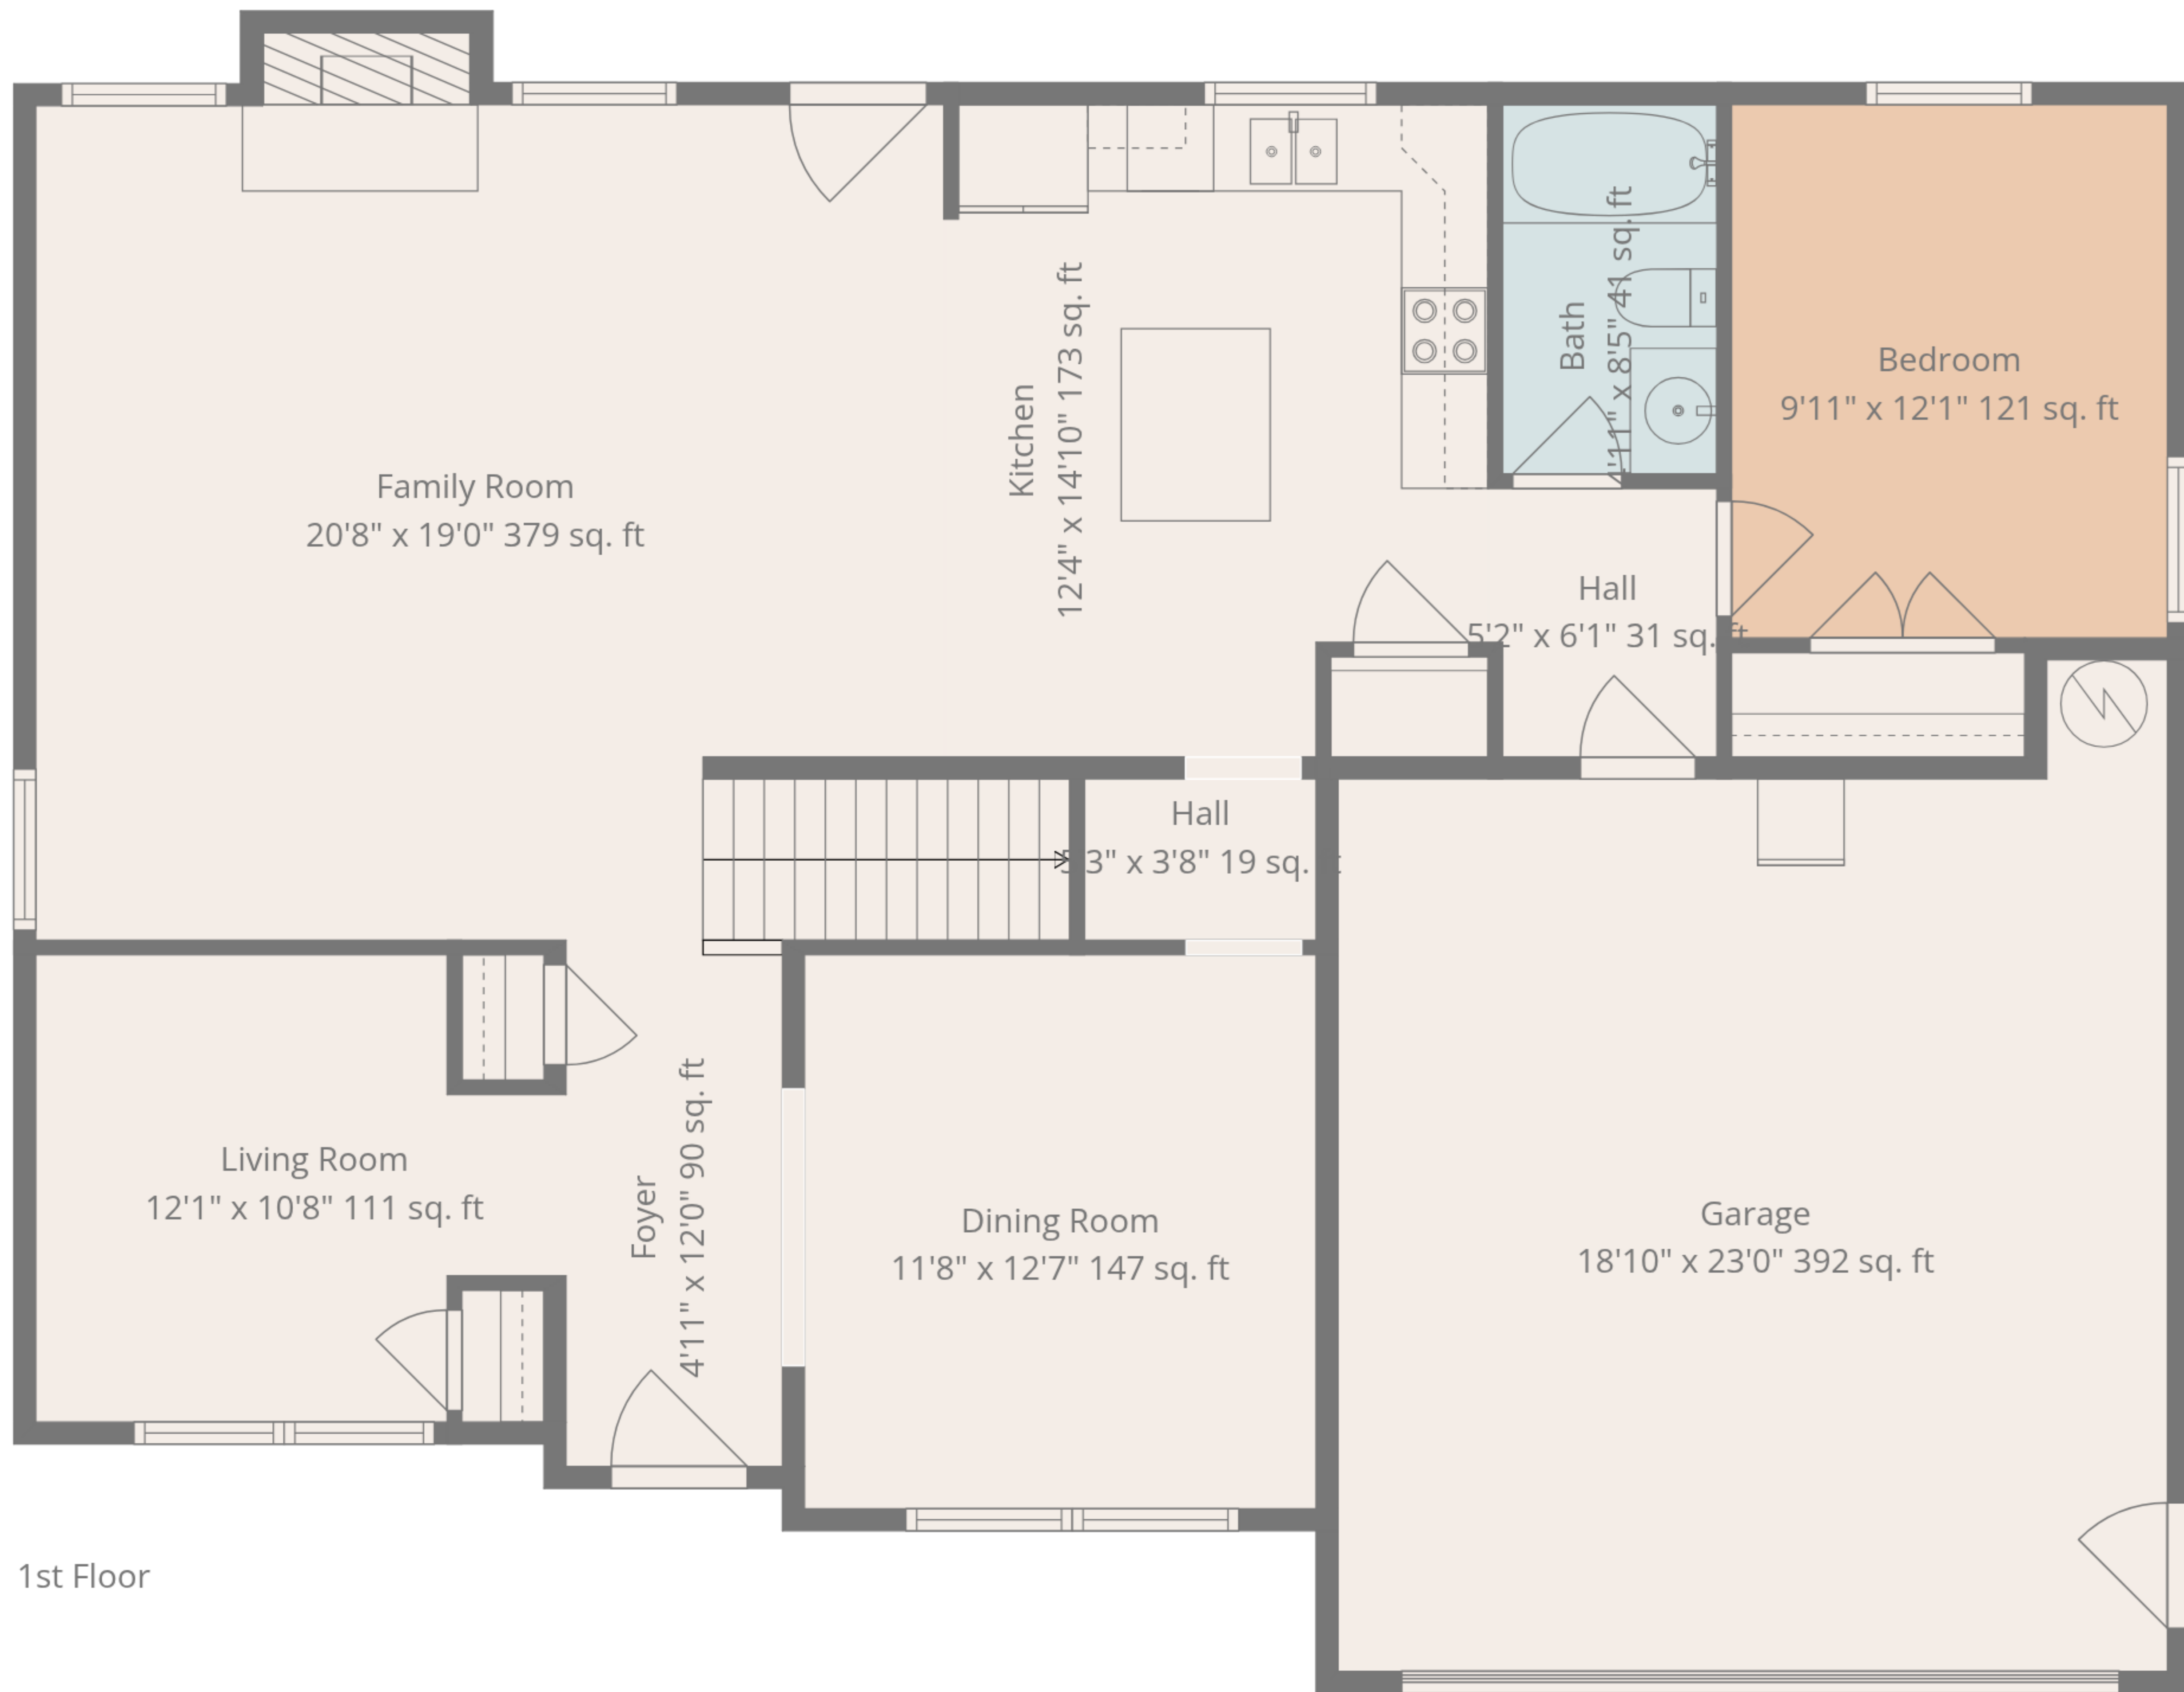

Total GLA: 2834 sq. ft | Total: 3258 sq. ft
 1st floor: 1266 sq. ft (Excluded areas 424 sq. ft)
 2nd floor: 1568 sq. ft

Total GLA: 2834 sq. ft | Total: 3258 sq. ft
 1st floor: 1266 sq. ft (Excluded areas 424 sq. ft)
 2nd floor: 1568 sq. ft

Total GLA: 2834 sq. ft | Total: 3258 sq. ft
 1st floor: 1266 sq. ft (Excluded areas 424 sq. ft)
 2nd floor: 1568 sq. ft