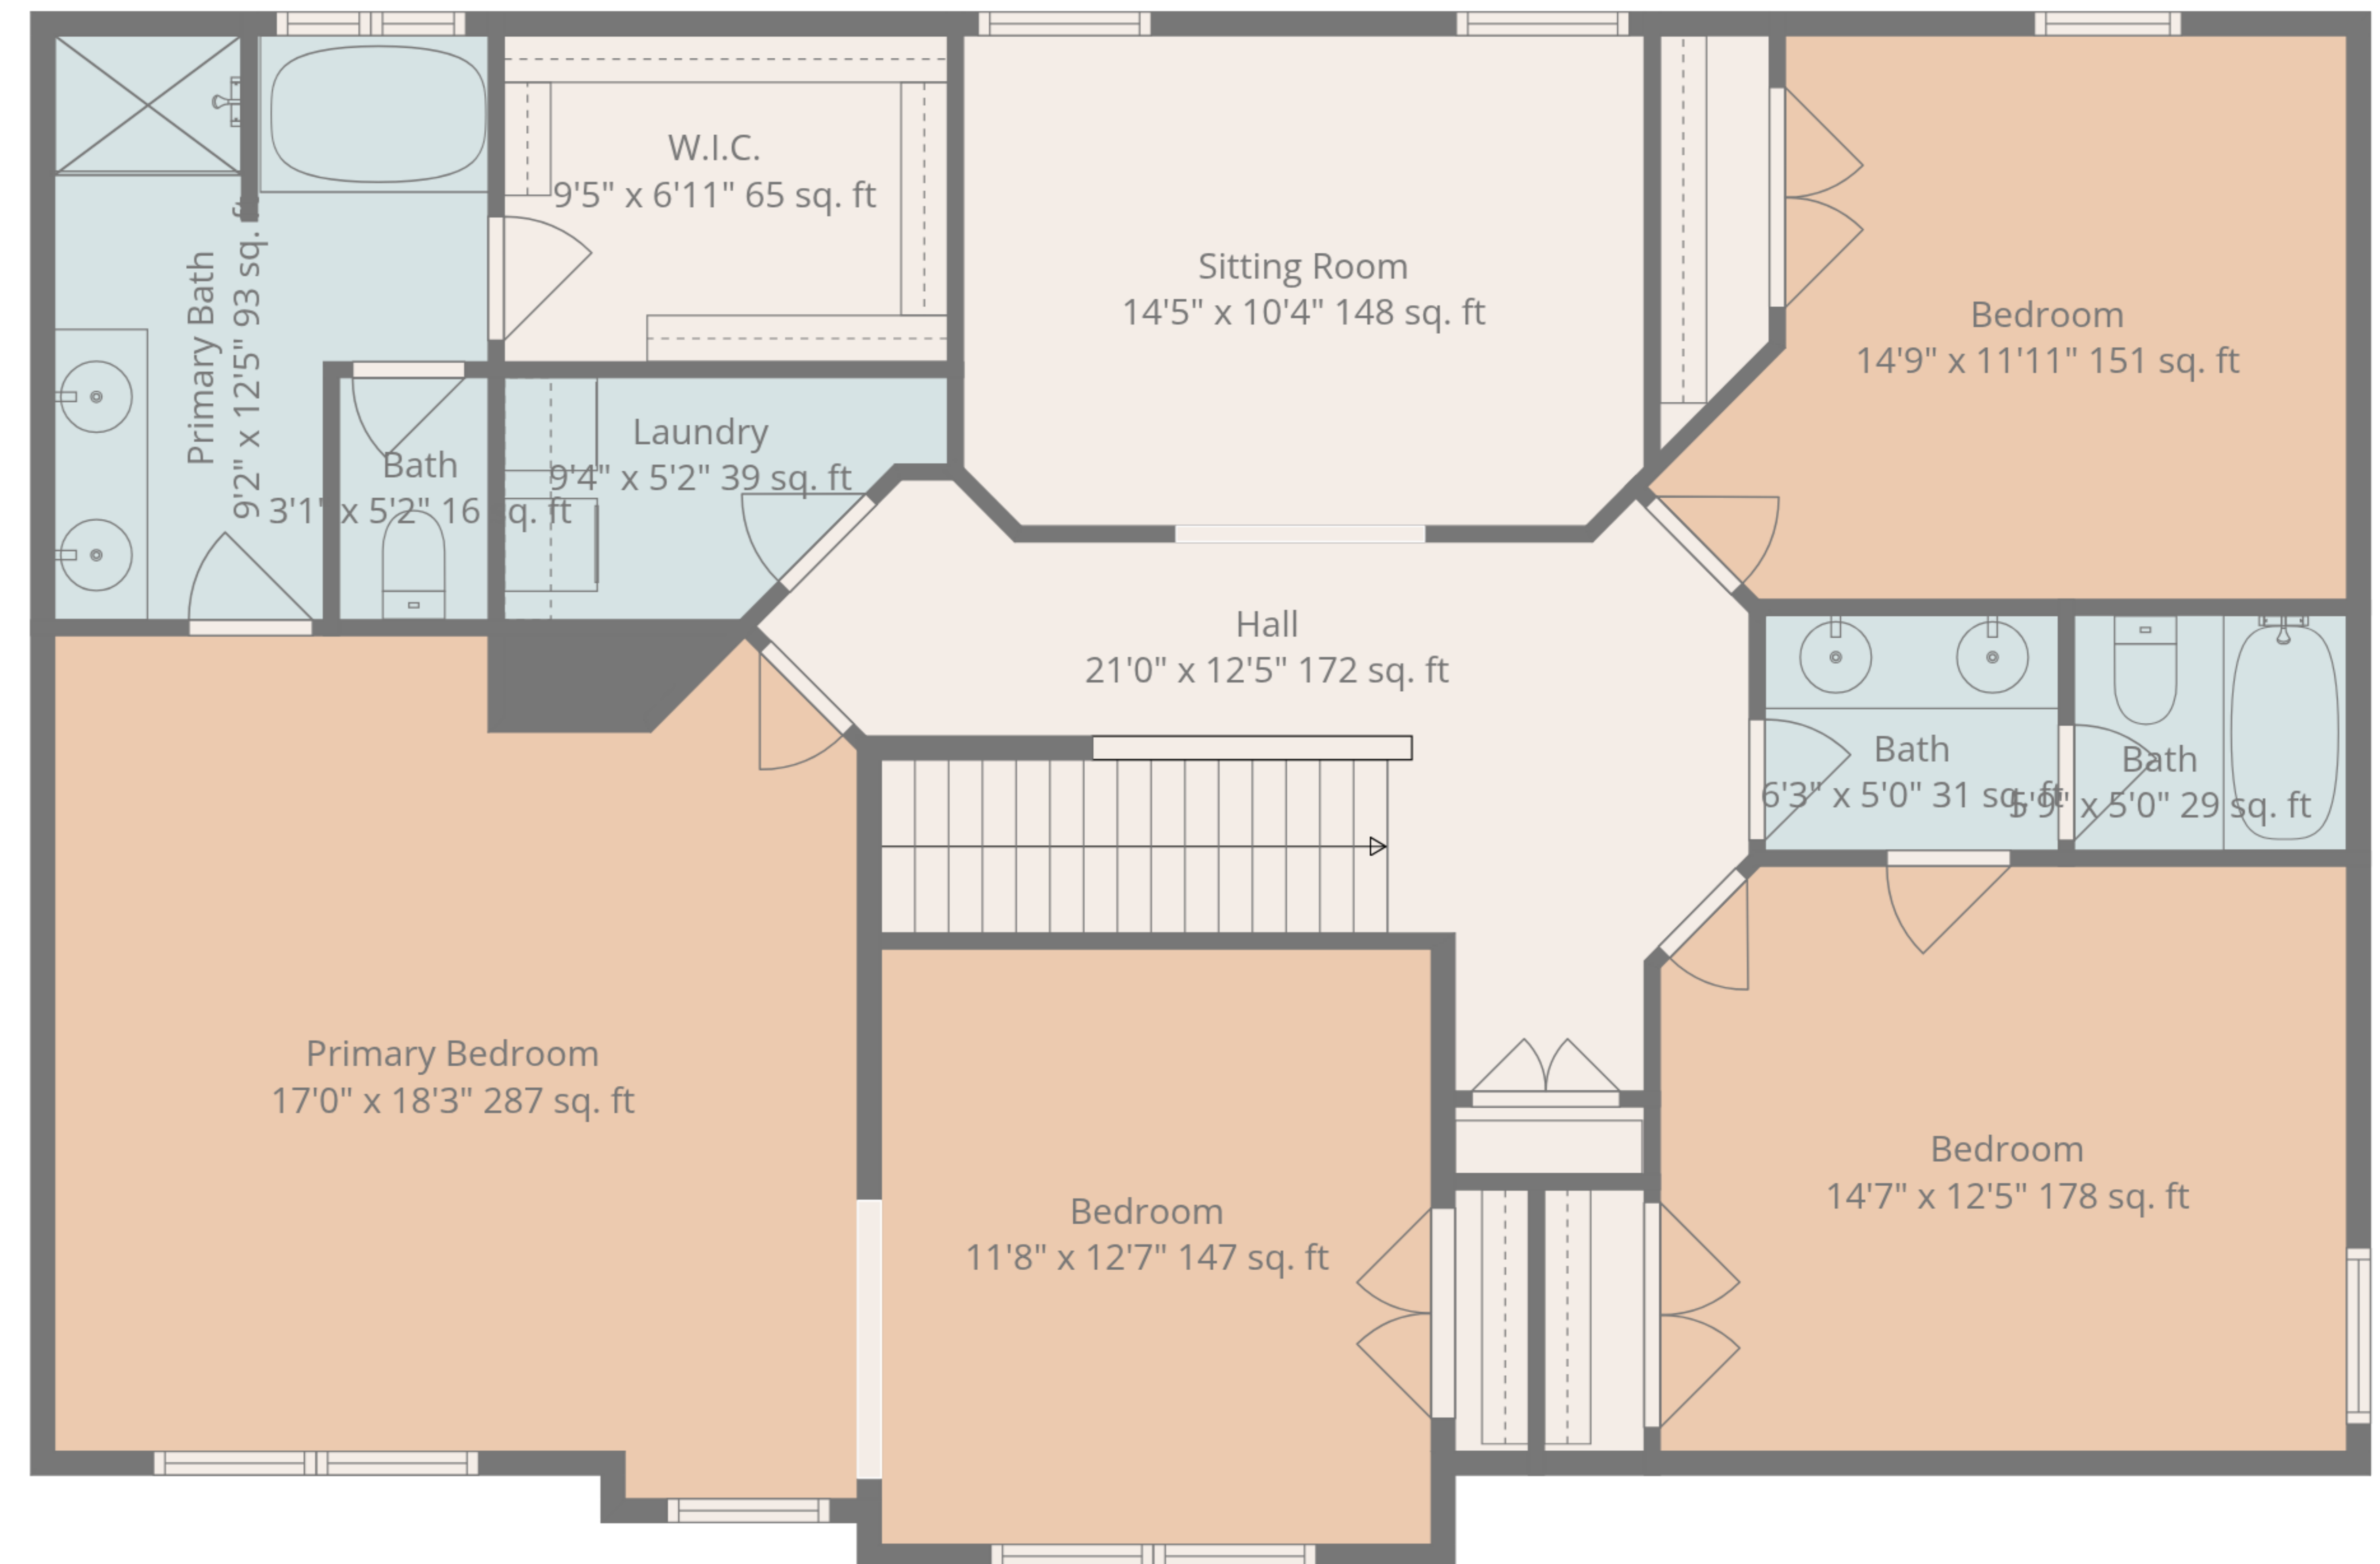

Total GLA: 2834 sq. ft | Total: 3258 sq. ft
 1st floor: 1266 sq. ft (Excluded areas 424 sq. ft)
 2nd floor: 1568 sq. ft

Total GLA: 2834 sq. ft | Total: 3258 sq. ft
 1st floor: 1266 sq. ft (Excluded areas 424 sq. ft)
 2nd floor: 1568 sq. ft

Total GLA: 2834 sq. ft | Total: 3258 sq. ft
 1st floor: 1266 sq. ft (Excluded areas 424 sq. ft)
 2nd floor: 1568 sq. ft