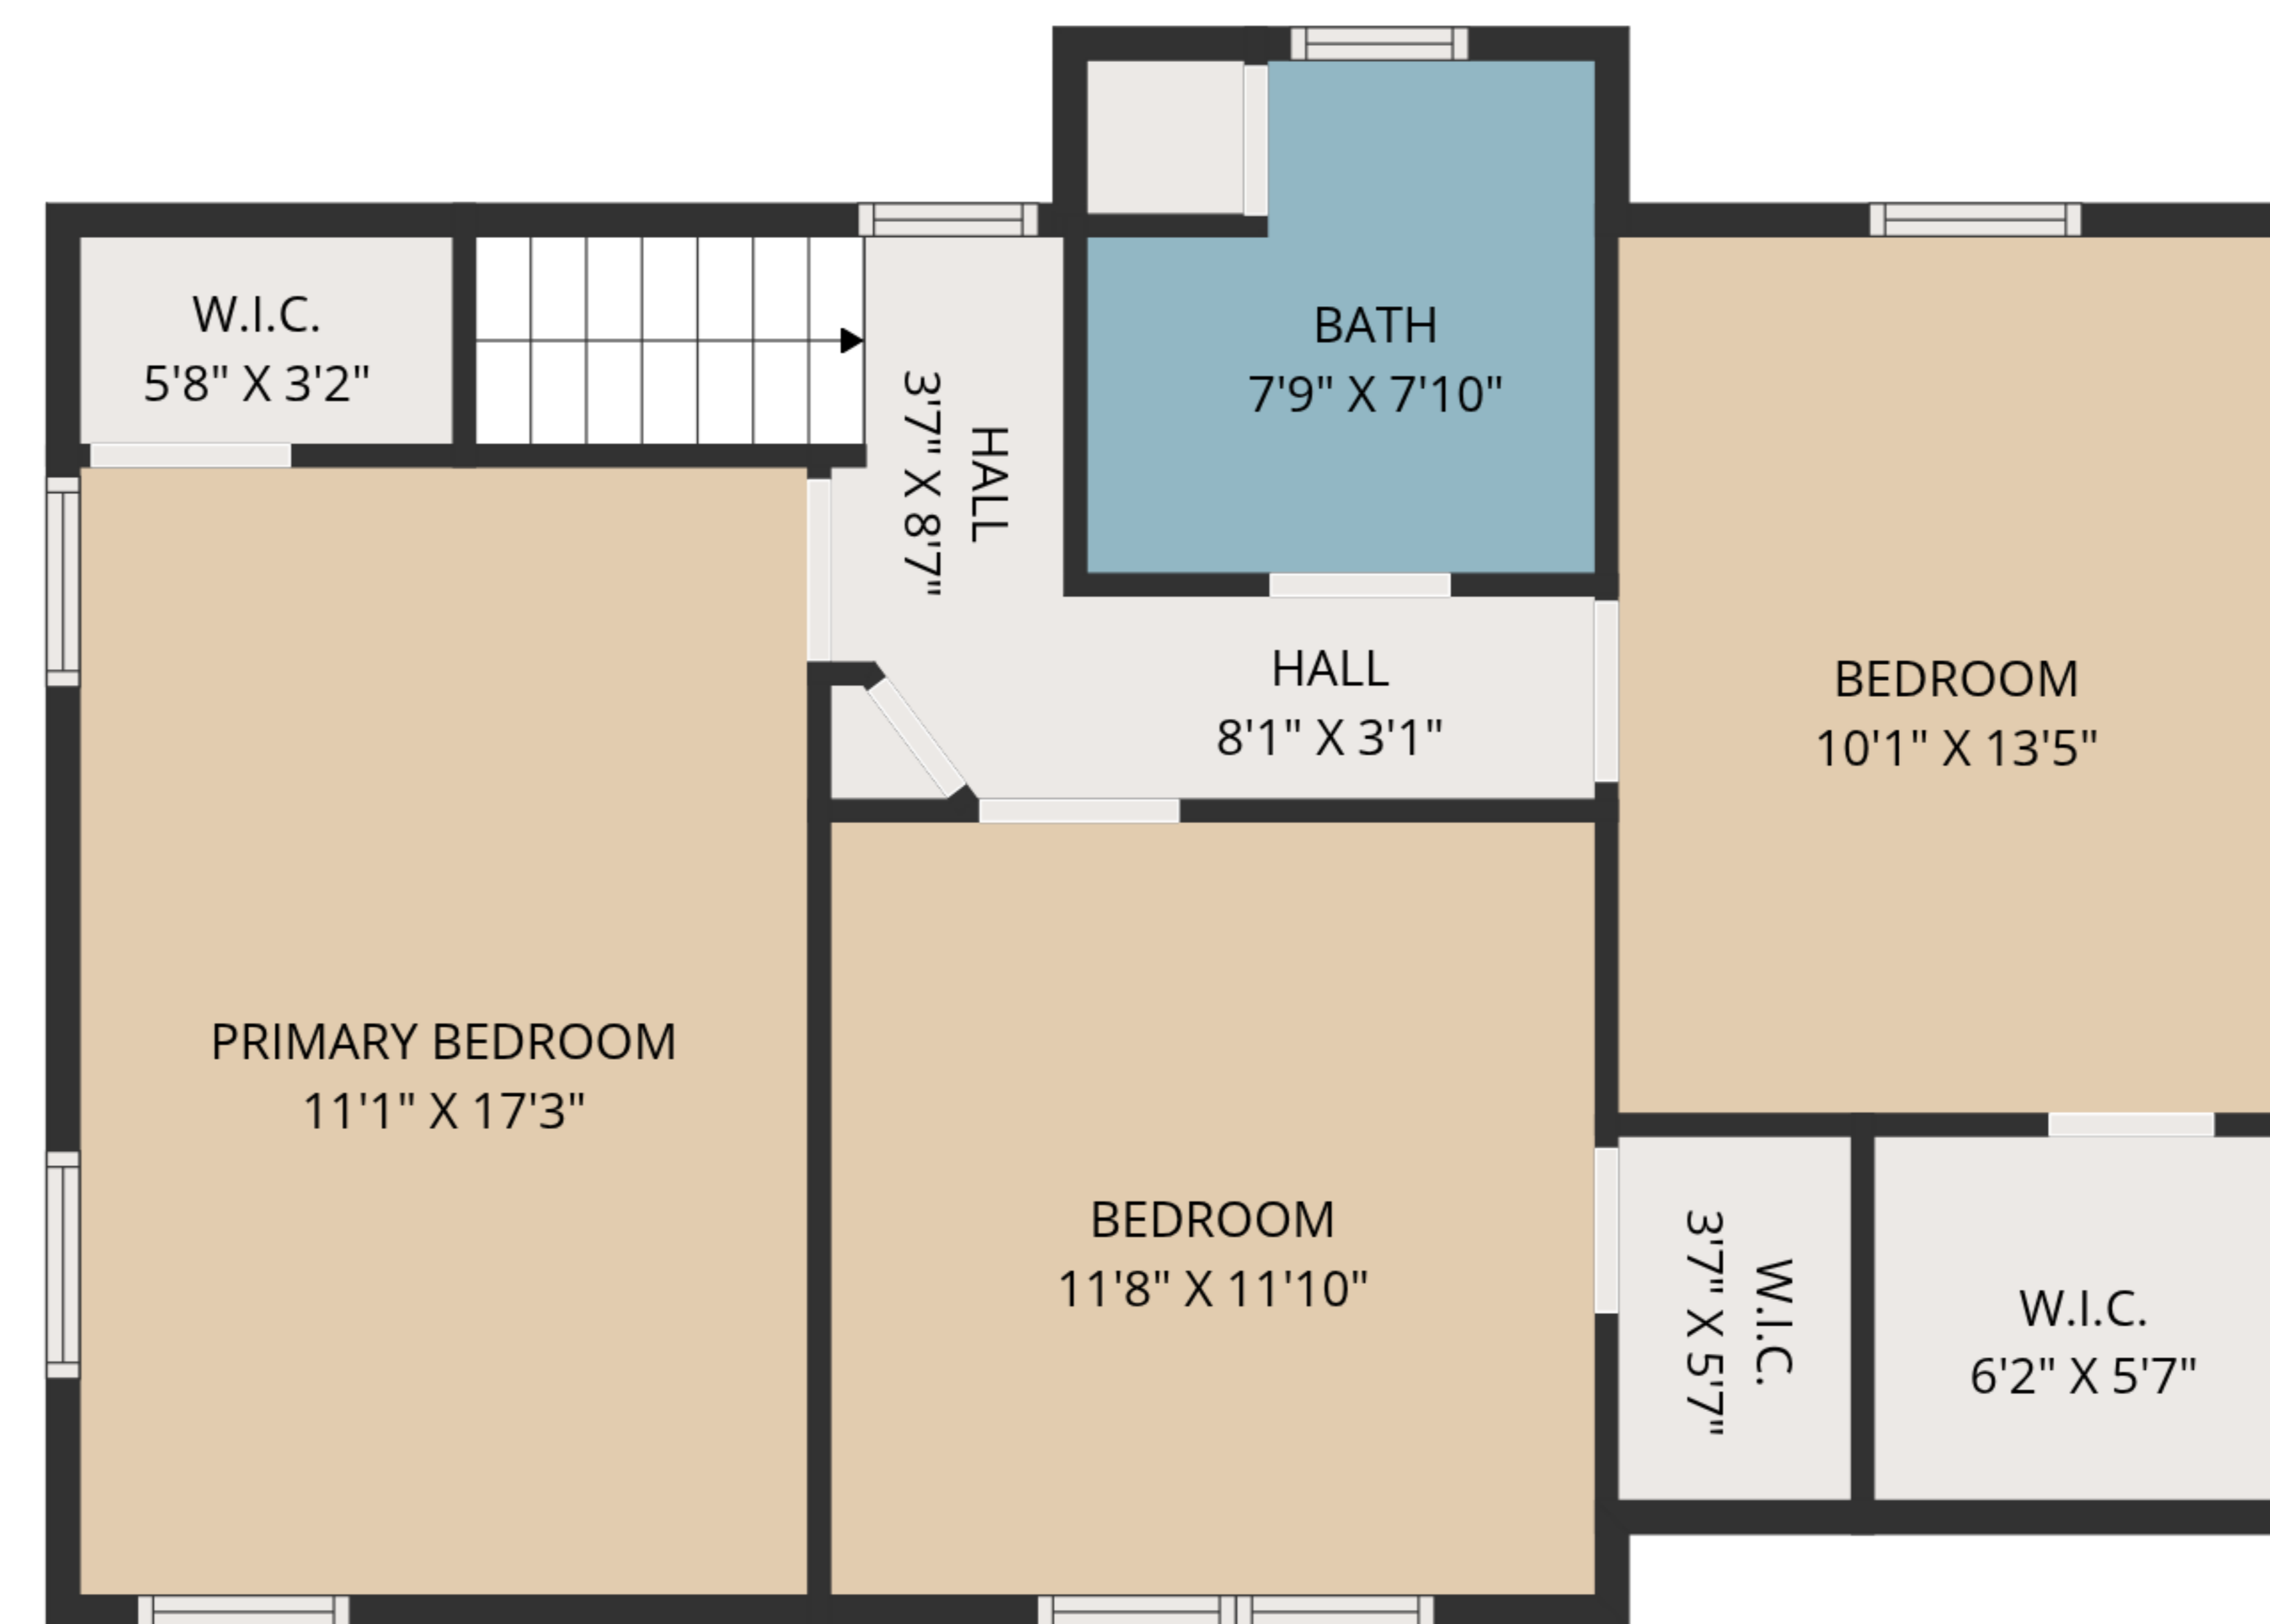

TOTAL: 1531 sq. ft

Basement: 0 sq. ft, 1st floor: 830 sq. ft, 2nd floor: 701 sq. ft

EXCLUDED AREAS: BASEMENT: 510 sq. ft, FIREPLACE: 9 sq. ft, WALLS: 168 sq. ft

MEASUREMENTS ARE DEEMED HIGHLY RELIABLE BUT NOT GUARANTEED.

2ND FLOOR

BASEMENT

1ST FLOOR

TOTAL: 1531 sq. ft

Basement: 0 sq. ft, 1st floor: 830 sq. ft, 2nd floor: 701 sq. ft

EXCLUDED AREAS: BASEMENT: 510 sq. ft, FIREPLACE: 9 sq. ft, WALLS: 168 sq. ft

MEASUREMENTS ARE DEEMED HIGHLY RELIABLE BUT NOT GUARANTEED.