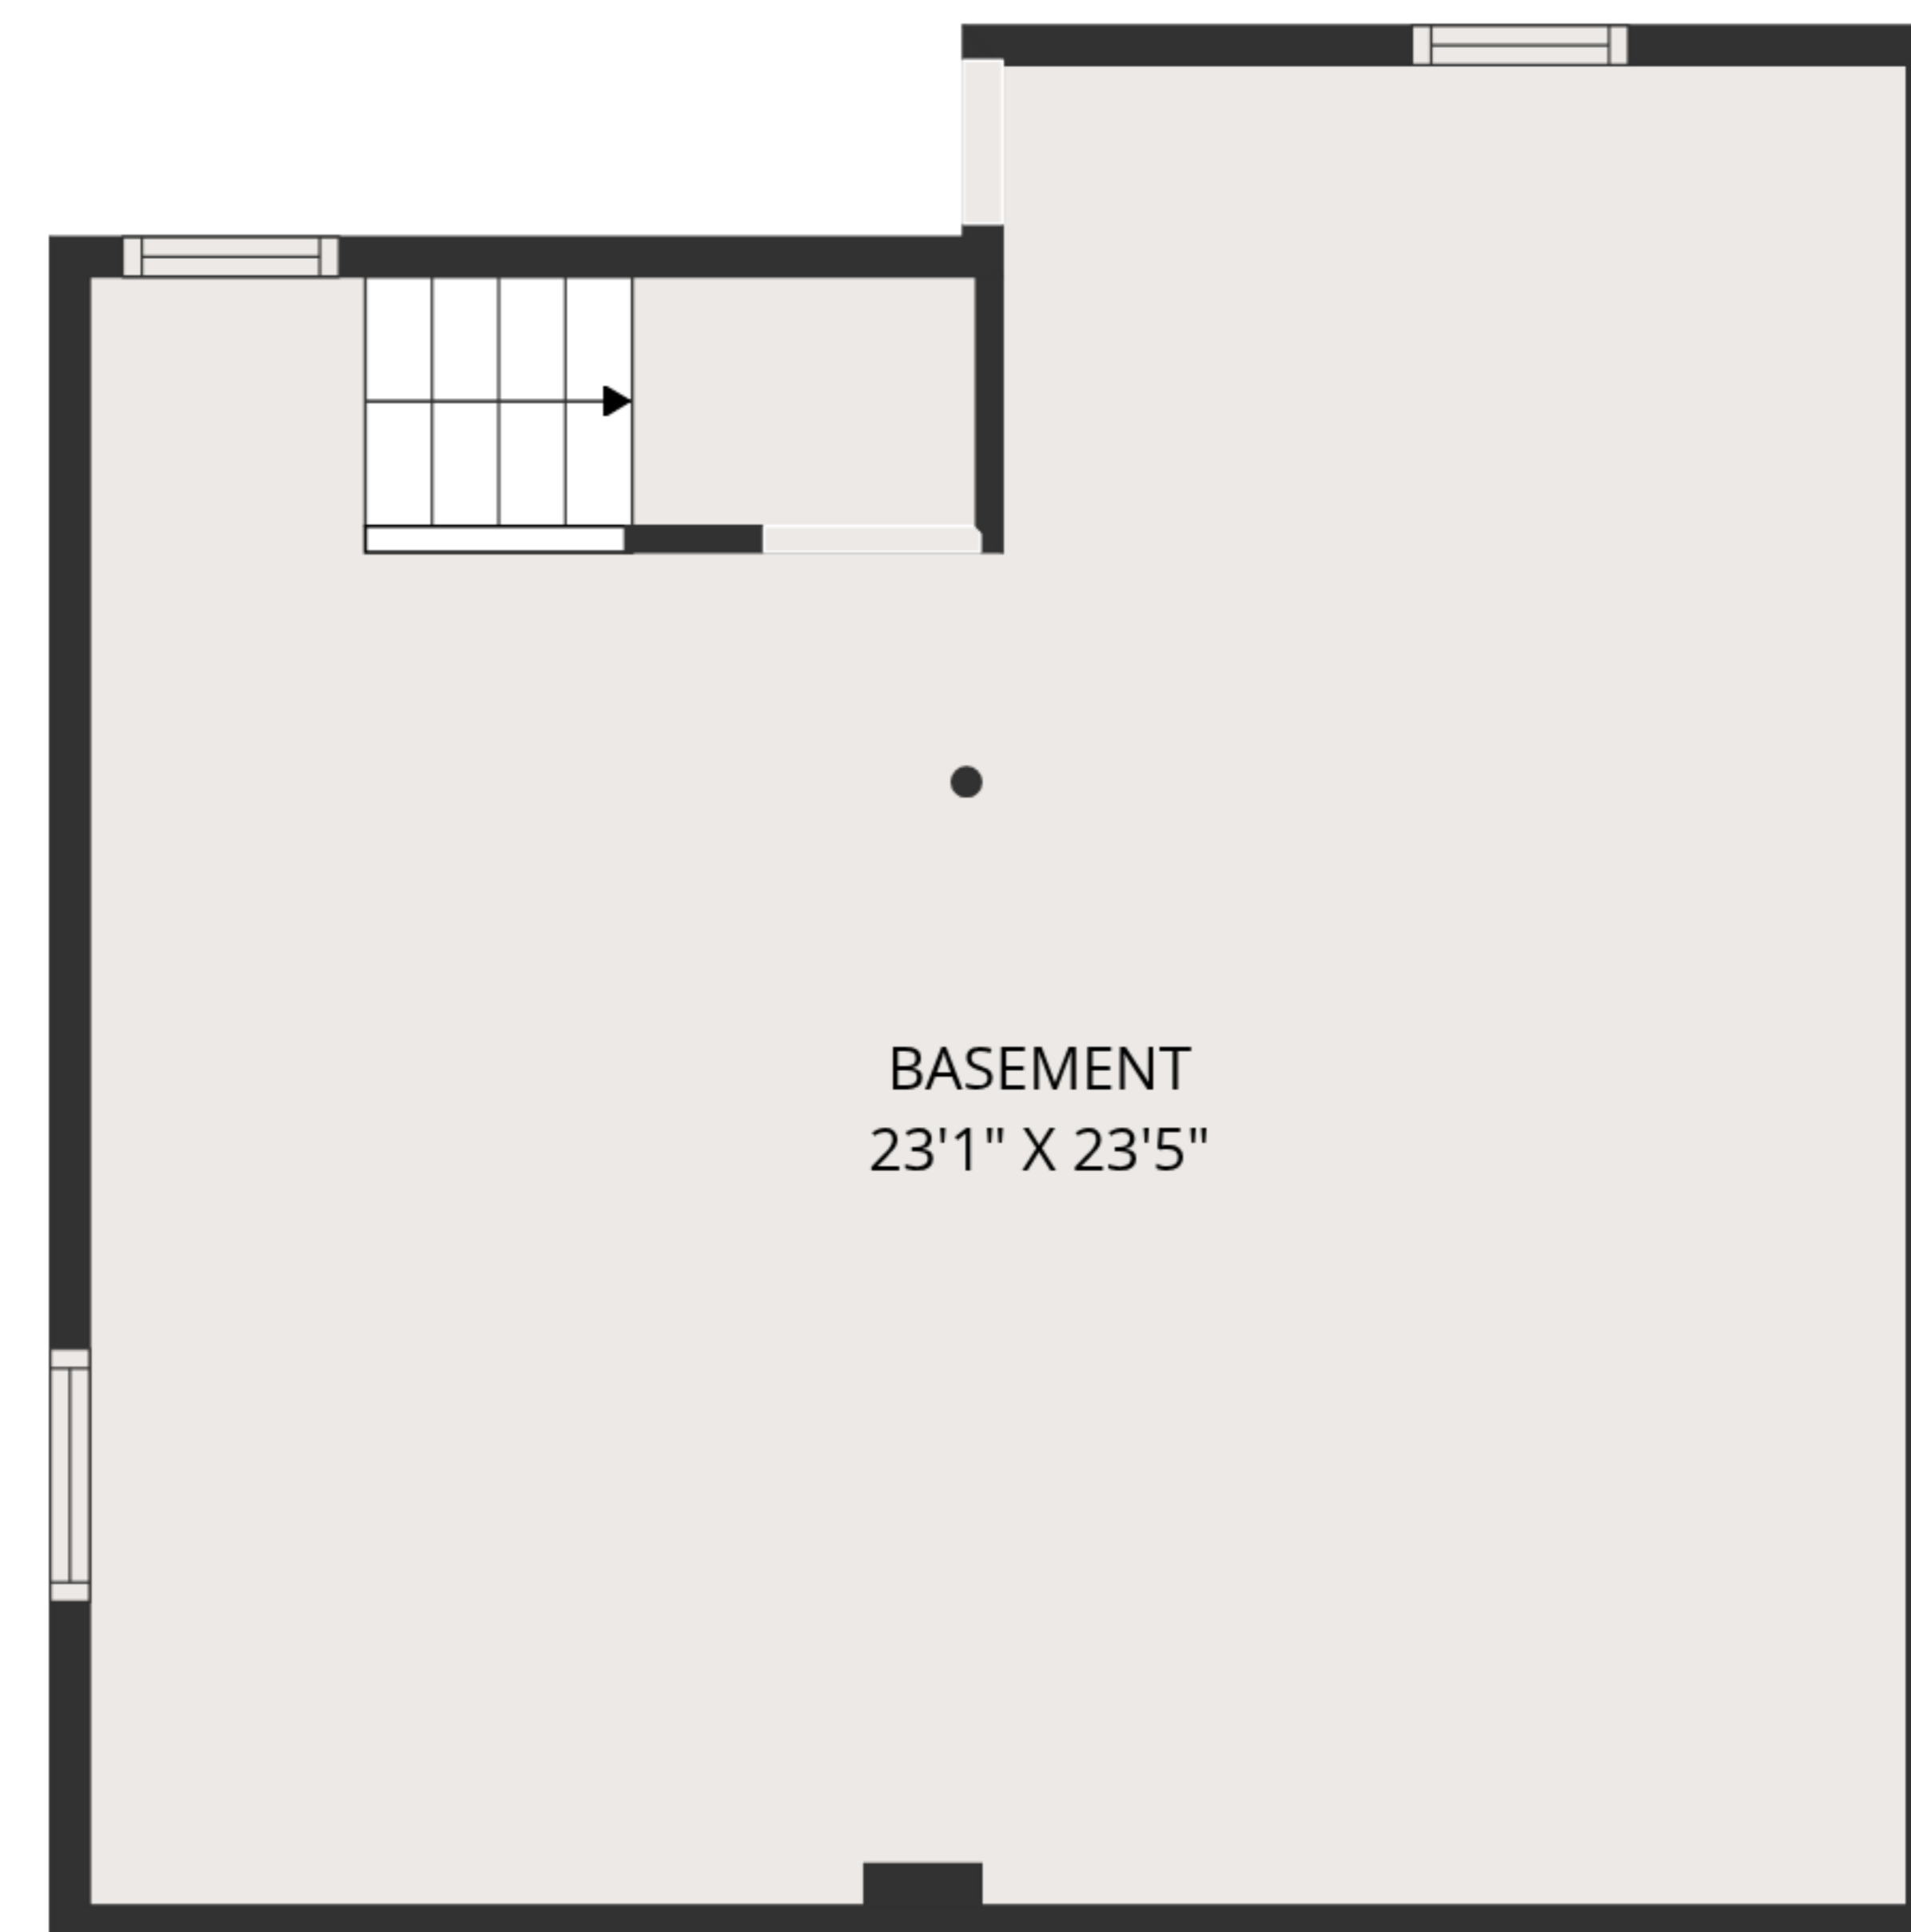

TOTAL: 1531 sq. ft

Basement: 0 sq. ft, 1st floor: 830 sq. ft, 2nd floor: 701 sq. ft

EXCLUDED AREAS: BASEMENT: 510 sq. ft, FIREPLACE: 9 sq. ft, WALLS: 168 sq. ft

MEASUREMENTS ARE DEEMED HIGHLY RELIABLE BUT NOT GUARANTEED.

2ND FLOOR

BASEMENT

1ST FLOOR

TOTAL: 1531 sq. ft

Basement: 0 sq. ft, 1st floor: 830 sq. ft, 2nd floor: 701 sq. ft

EXCLUDED AREAS: BASEMENT: 510 sq. ft, FIREPLACE: 9 sq. ft, WALLS: 168 sq. ft

MEASUREMENTS ARE DEEMED HIGHLY RELIABLE BUT NOT GUARANTEED.