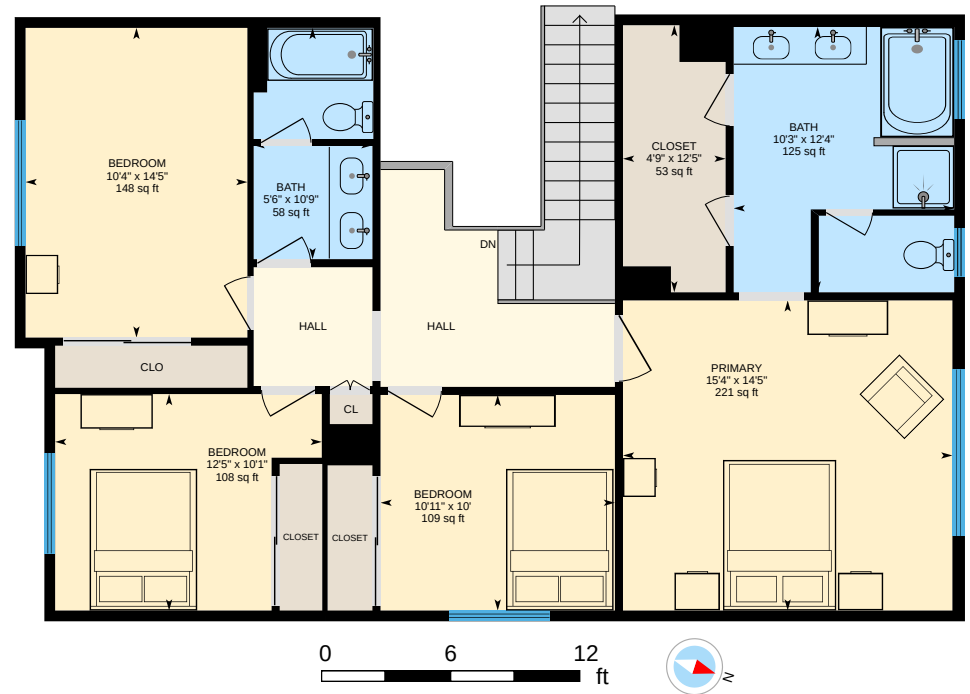

1st Floor

Finished Area 1444.05 sq ft

2nd Floor

Finished Area 1168.85 sq ft

53 Argillite Ave, Lathrop, CA

For illustrative purposes only. All reported dimensions, property sizes and floor areas are approximate and subject to independent verification. To the extent permitted by law, no warranty is made as to accuracy or completeness, and no liability will be accepted for any errors or omissions.