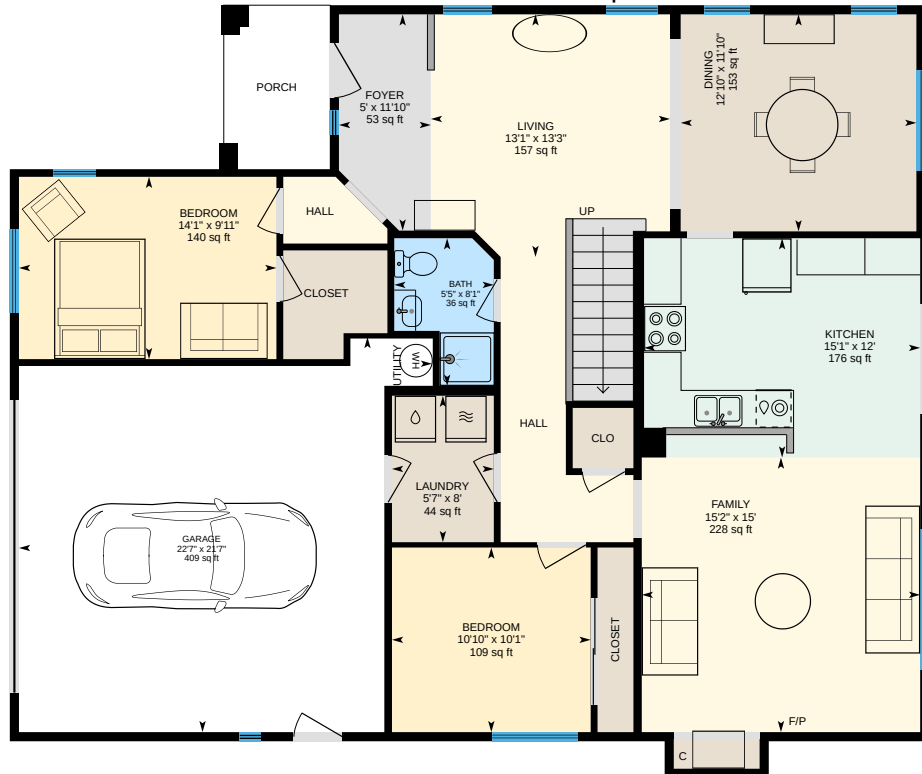

1st Floor

Finished Area 1444.05 sq ft

2nd Floor

Finished Area 1168.85 sq ft

53 Argillite Ave, Lathrop, CA

For illustrative purposes only. All reported dimensions, property sizes and floor areas are approximate and subject to independent verification. To the extent permitted by law, no warranty is made as to accuracy or completeness, and no liability will be accepted for any errors or omissions.