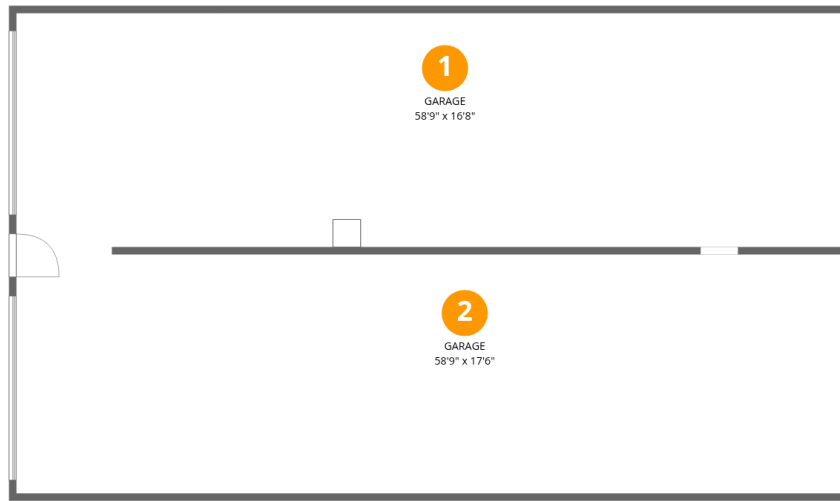

Home data report

**2680 Bluewater Drive, North Shore, Moneta, Franklin County,  
Virginia, United States, 24121, lower**

LOWER LEVEL

**Total Area: 0 sq. ft**

1st Floor: 0 sq. ft

Excluded: Garage 1982 sq. ft, Walls: 120 sq. ft

## Property summary

 **1**  
Floors

 **2**  
Garages

Home data report

2680 Bluewater Drive, North Shore, Moneta, Franklin County, Virginia, United States, 24121, lower

## Room dimensions

Floor 1

Total:0sqft

Excluded: 1982sqft

#		Dimensions	sqft	Counted as living area
1	Garage	58'9" x 16'8"	978 sq. ft	No
2	Garage	58'9" x 17'6"	1027 sq. ft	No

2680 Bluewater Drive, North Shore, Moneta, Franklin County, Virginia, United States, 24121, lower

1 Floor 1 - Garage

Dimensions: 58'9" x 16'8"  
Area: 978 sq. ft  
Counted as living area: No

Heated: No  
Finished: No  
Enclosed: Yes  
Contiguous: Yes  
Permitted: Yes  
Wet space: No  
Addition: No  
Conversion: No