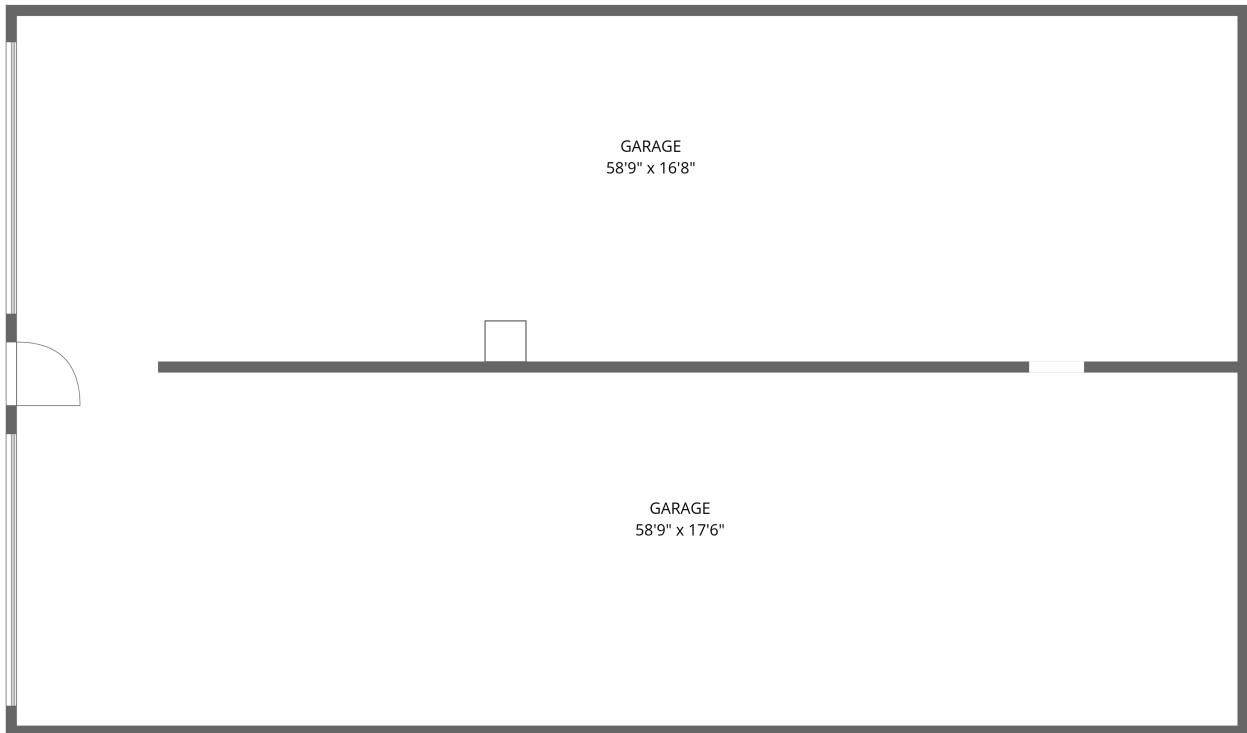

Home data report

**2680 Bluewater Drive, North Shore, Moneta, Franklin County,  
Virginia, United States, 24121, lower**

LOWER LEVEL

**Total Area: 0 sq. ft**

1st Floor: 0 sq. ft

Excluded: Garage 1982 sq. ft, Walls: 120 sq. ft

## Room dimensions

Floor 1

Total:0sqft

Excluded: 1982sqft

#		Dimensions	sqft	Counted as living area
1	Garage	58'9" x 16'8"	978 sq. ft	No
2	Garage	58'9" x 17'6"	1027 sq. ft	No

2680 Bluewater Drive, North Shore, Moneta, Franklin County, Virginia, United States, 24121, lower

1 Floor 1 - Garage

Dimensions: 58'9" x 16'8"  
Area: 978 sq. ft  
Counted as living area: No

Heated: No  
Finished: No  
Enclosed: Yes  
Contiguous: Yes  
Permitted: Yes  
Wet space: No  
Addition: No  
Conversion: No

2 Floor 1 - Garage

Dimensions: 58'9" x 17'6"  
Area: 1027 sq. ft  
Counted as living area: No

Heated: No  
Finished: No  
Enclosed: Yes  
Contiguous: Yes  
Permitted: Yes  
Wet space: No  
Addition: No  
Conversion: No