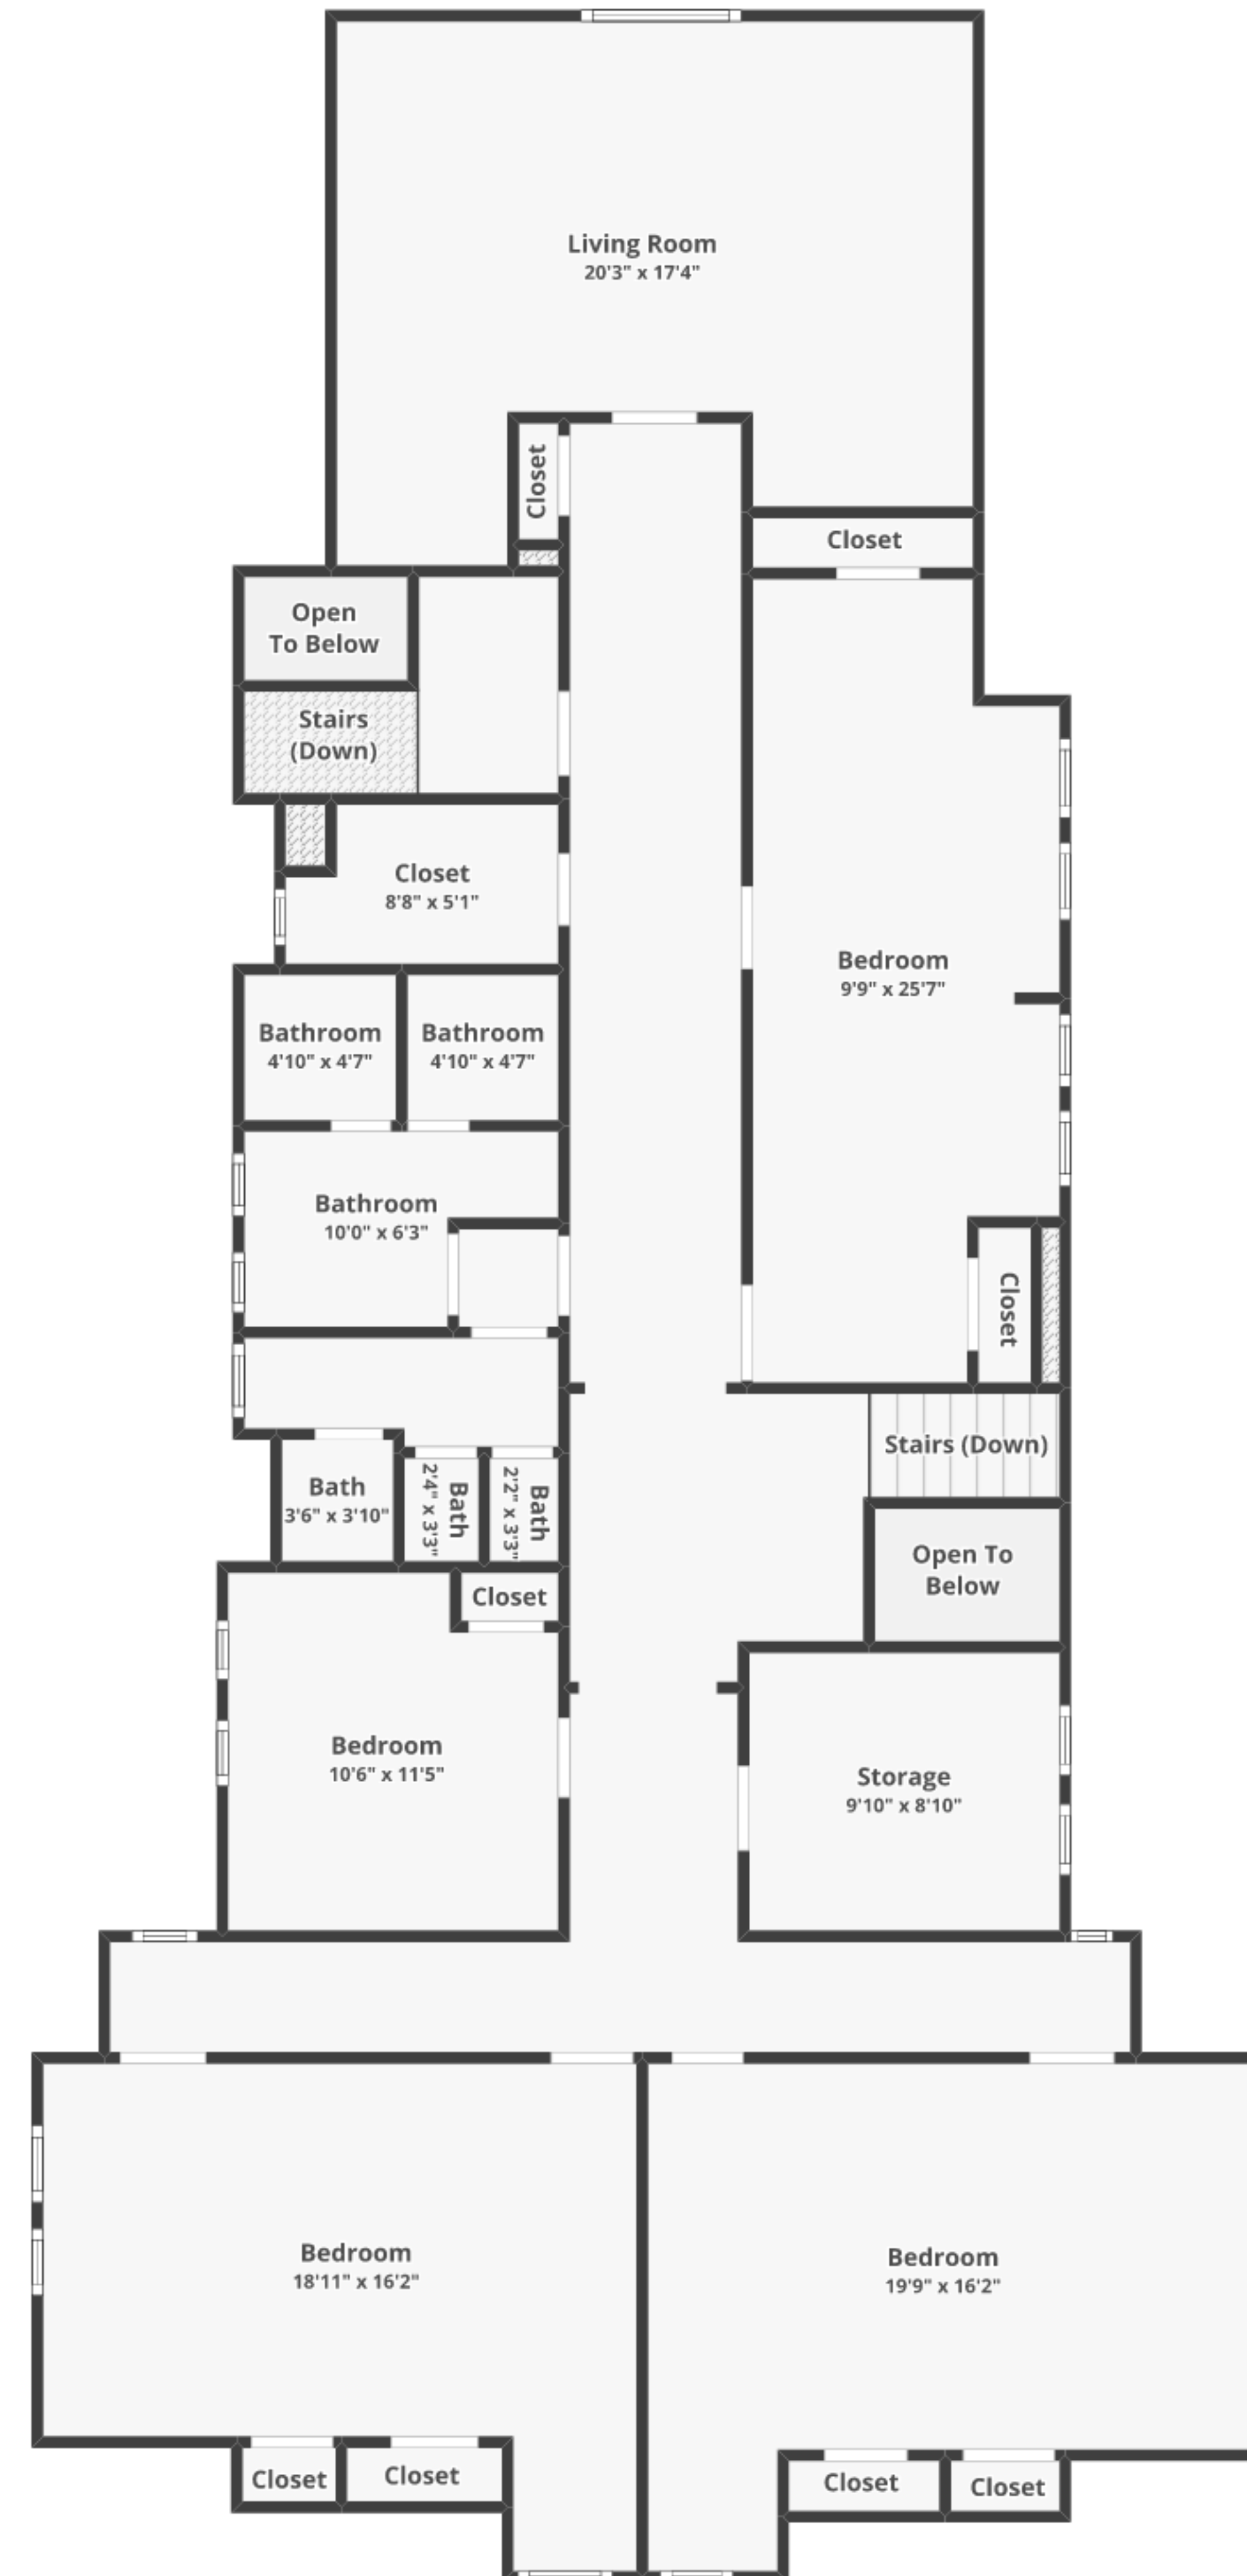

231 2nd St, Coaldale, PA 18218

Total finished area: ~7,163.24 sq. ft.

Total unfinished area: ~31.48 sq. ft.

Floor 3

Finished area: ~1,958.67 sq. ft.

Unfinished area: ~5.66 sq. ft.