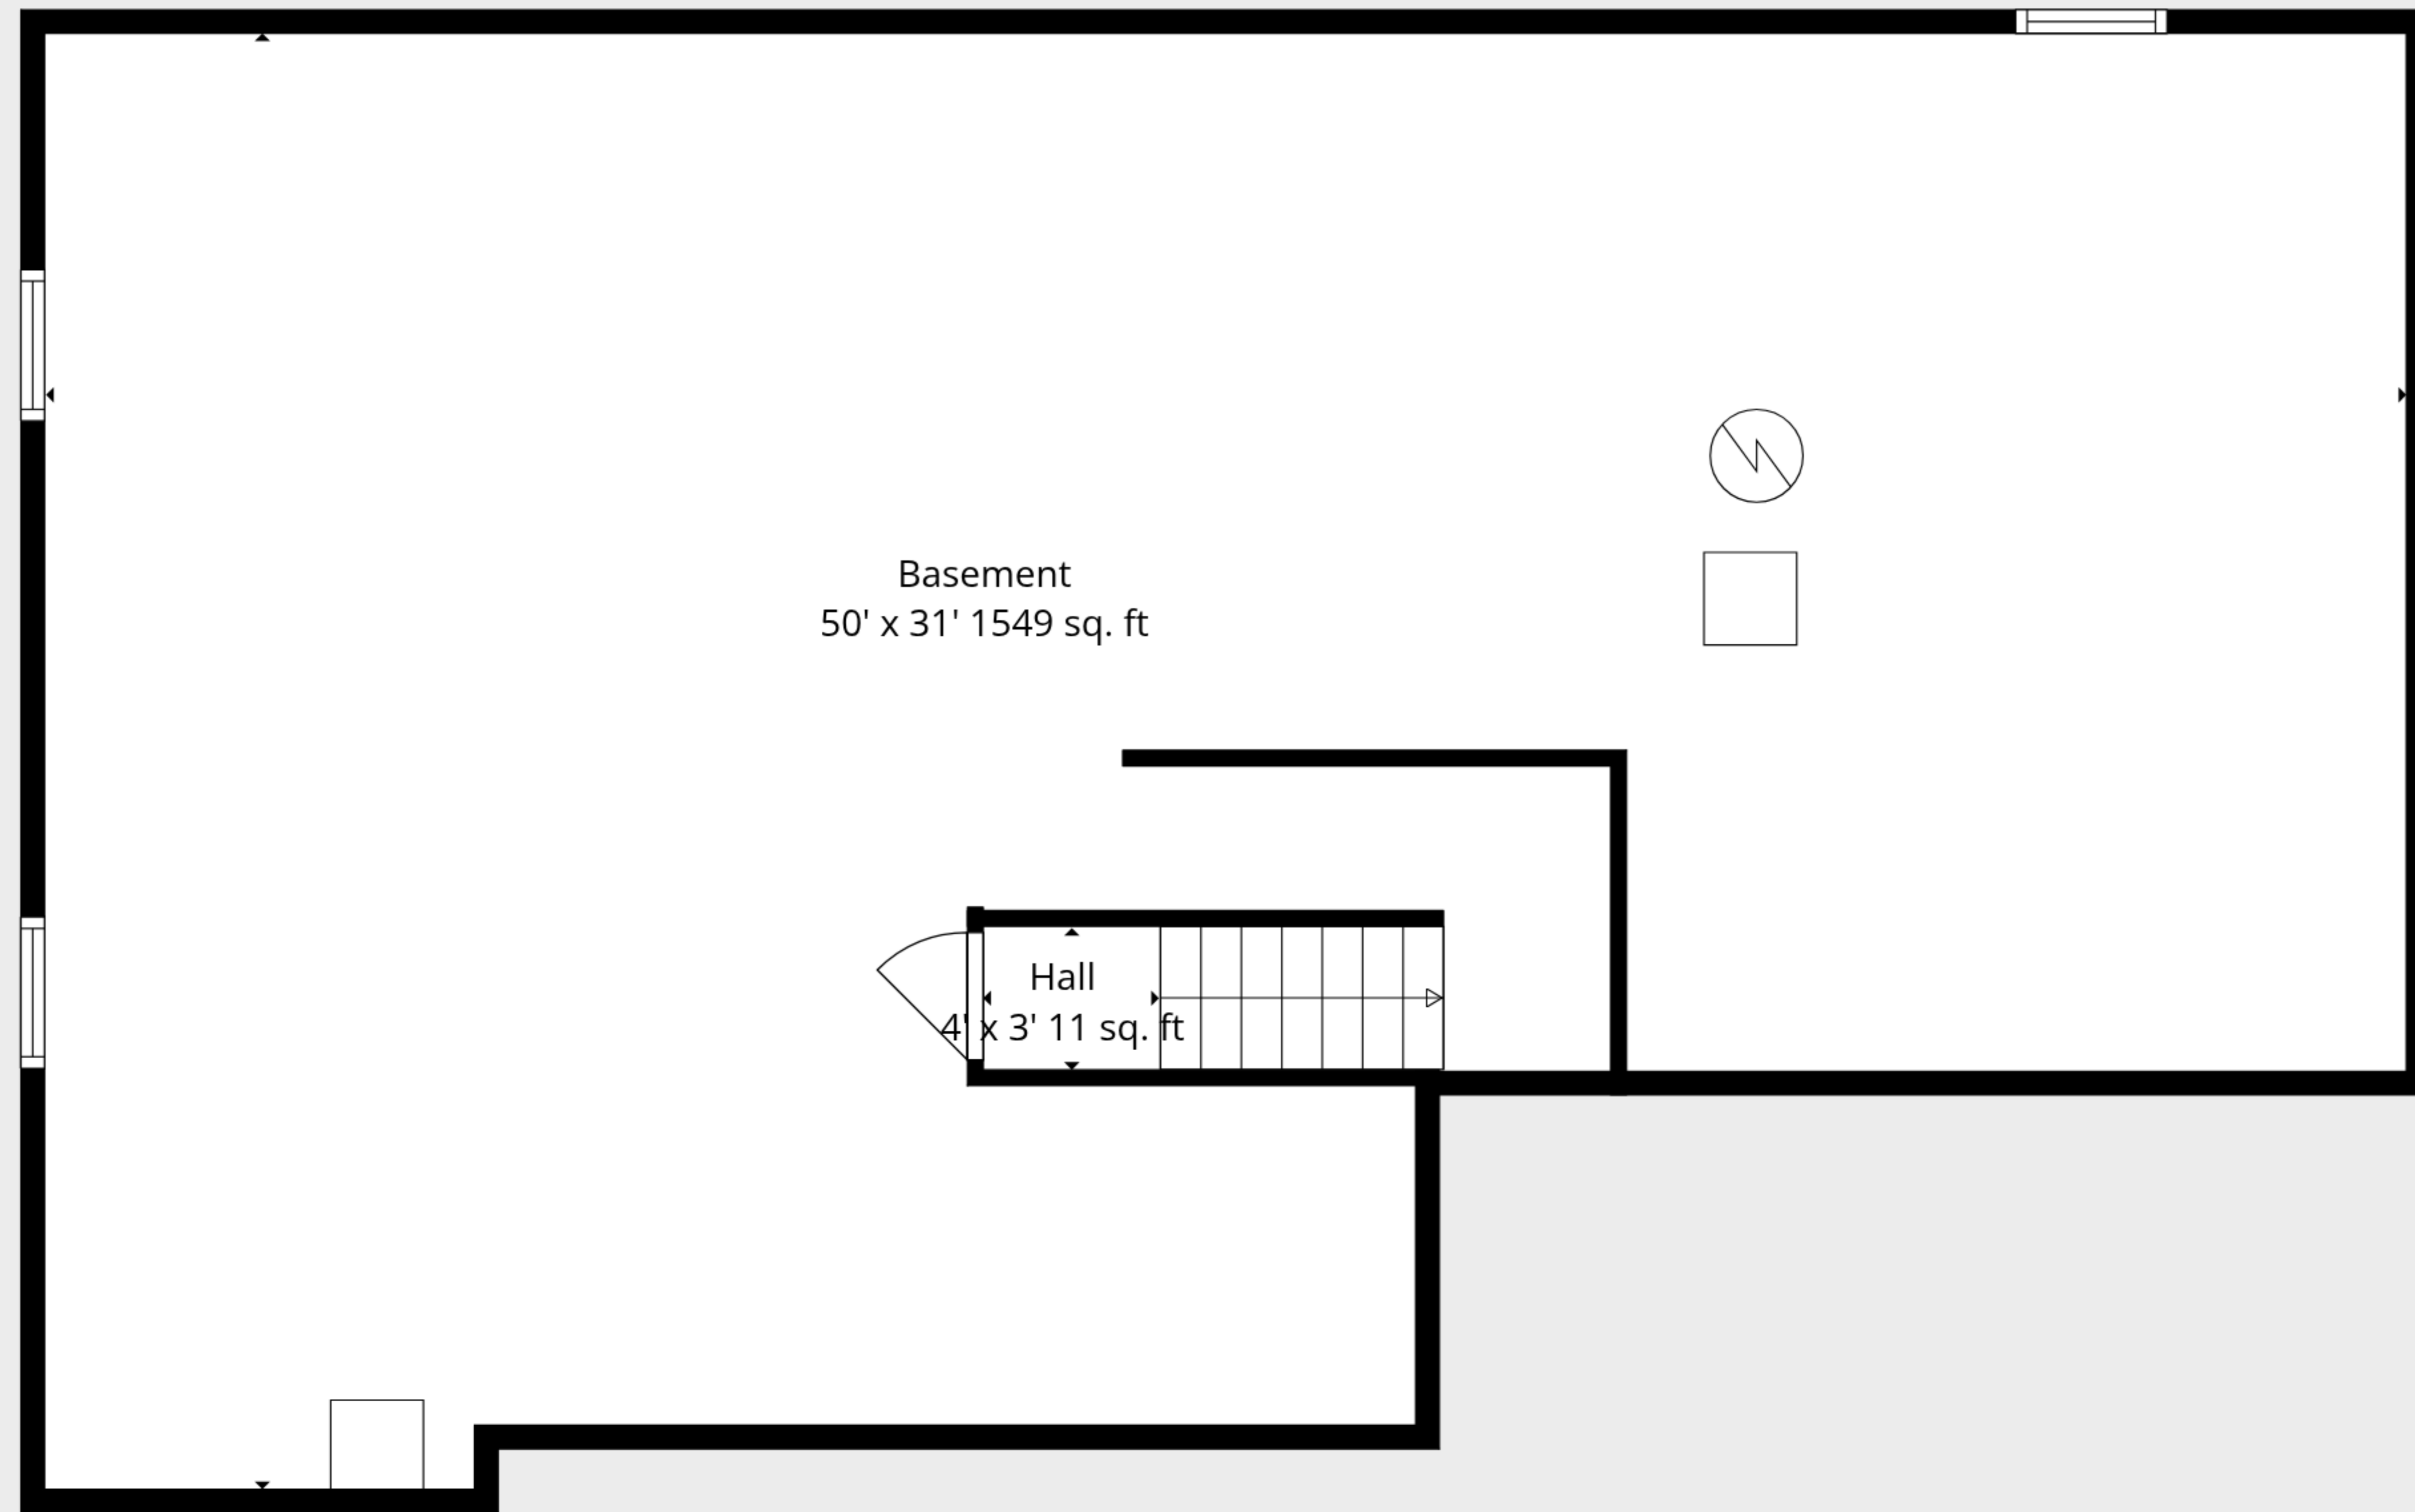

Basement
50' x 31' 1549 sq. ft

TOTAL: 1418 sq. ft

Basement: 15 sq. ft, 1st floor: 1403 sq. ft

EXCLUDED AREAS: BASEMENT: 1322 sq. ft, GARAGE: 412 sq. ft, WALLS: 195 sq. ft

TOTAL: 1418 sq. ft

Basement: 15 sq. ft, 1st floor: 1403 sq. ft

EXCLUDED AREAS: BASEMENT: 1322 sq. ft, GARAGE: 412 sq. ft, WALLS: 195 sq. ft

Information Is Calculated By Cwalkerphotography.com; Deemed Highly Reliable But Not Guaranteed.

Basement

1st Floor

TOTAL: 1418 sq. ft
 Basement: 15 sq. ft, 1st floor: 1403 sq. ft
 EXCLUDED AREAS: BASEMENT: 1322 sq. ft, GARAGE: 412 sq. ft, WALLS: 195 sq. ft