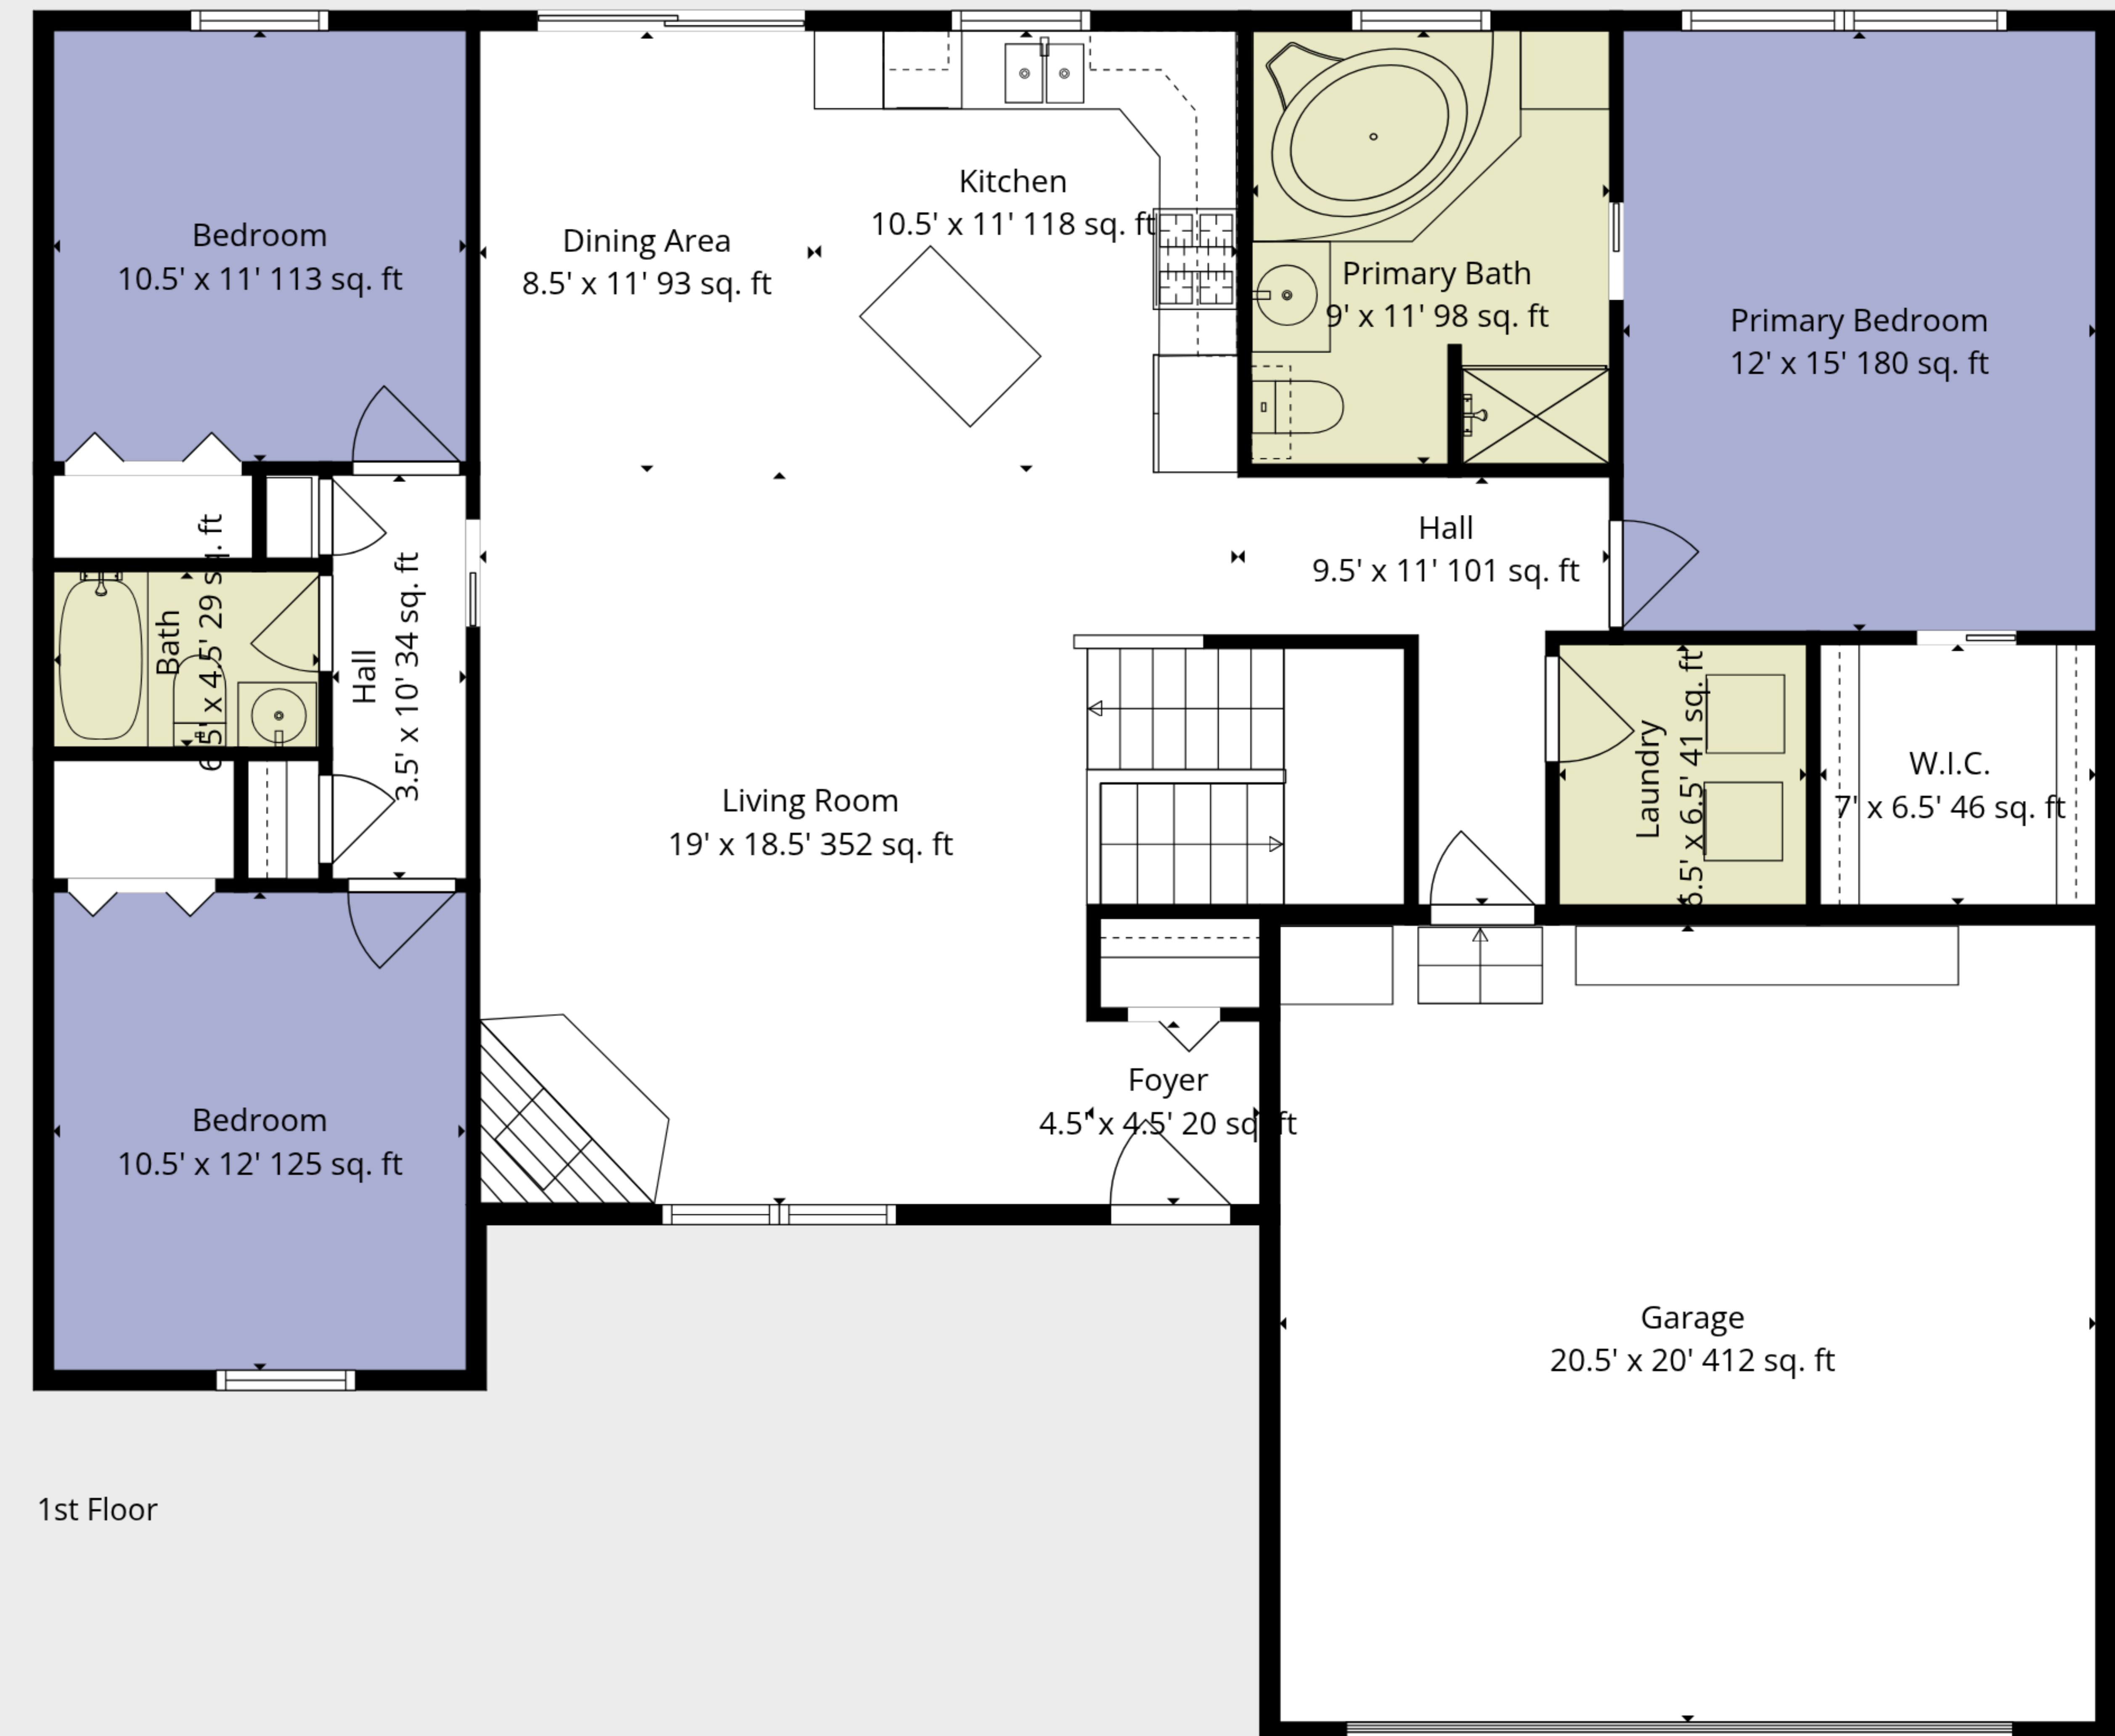

Basement
50' x 31' 1549 sq. ft

TOTAL: 1418 sq. ft

Basement: 15 sq. ft, 1st floor: 1403 sq. ft

EXCLUDED AREAS: BASEMENT: 1322 sq. ft, GARAGE: 412 sq. ft, WALLS: 195 sq. ft

TOTAL: 1418 sq. ft

Basement: 15 sq. ft, 1st floor: 1403 sq. ft

EXCLUDED AREAS: BASEMENT: 1322 sq. ft, GARAGE: 412 sq. ft, WALLS: 195 sq. ft

Information Is Calculated By Cwalkerphotography.com; Deemed Highly Reliable But Not Guaranteed.

Basement

1st Floor

TOTAL: 1418 sq. ft
 Basement: 15 sq. ft, 1st floor: 1403 sq. ft
 EXCLUDED AREAS: BASEMENT: 1322 sq. ft, GARAGE: 412 sq. ft, WALLS: 195 sq. ft