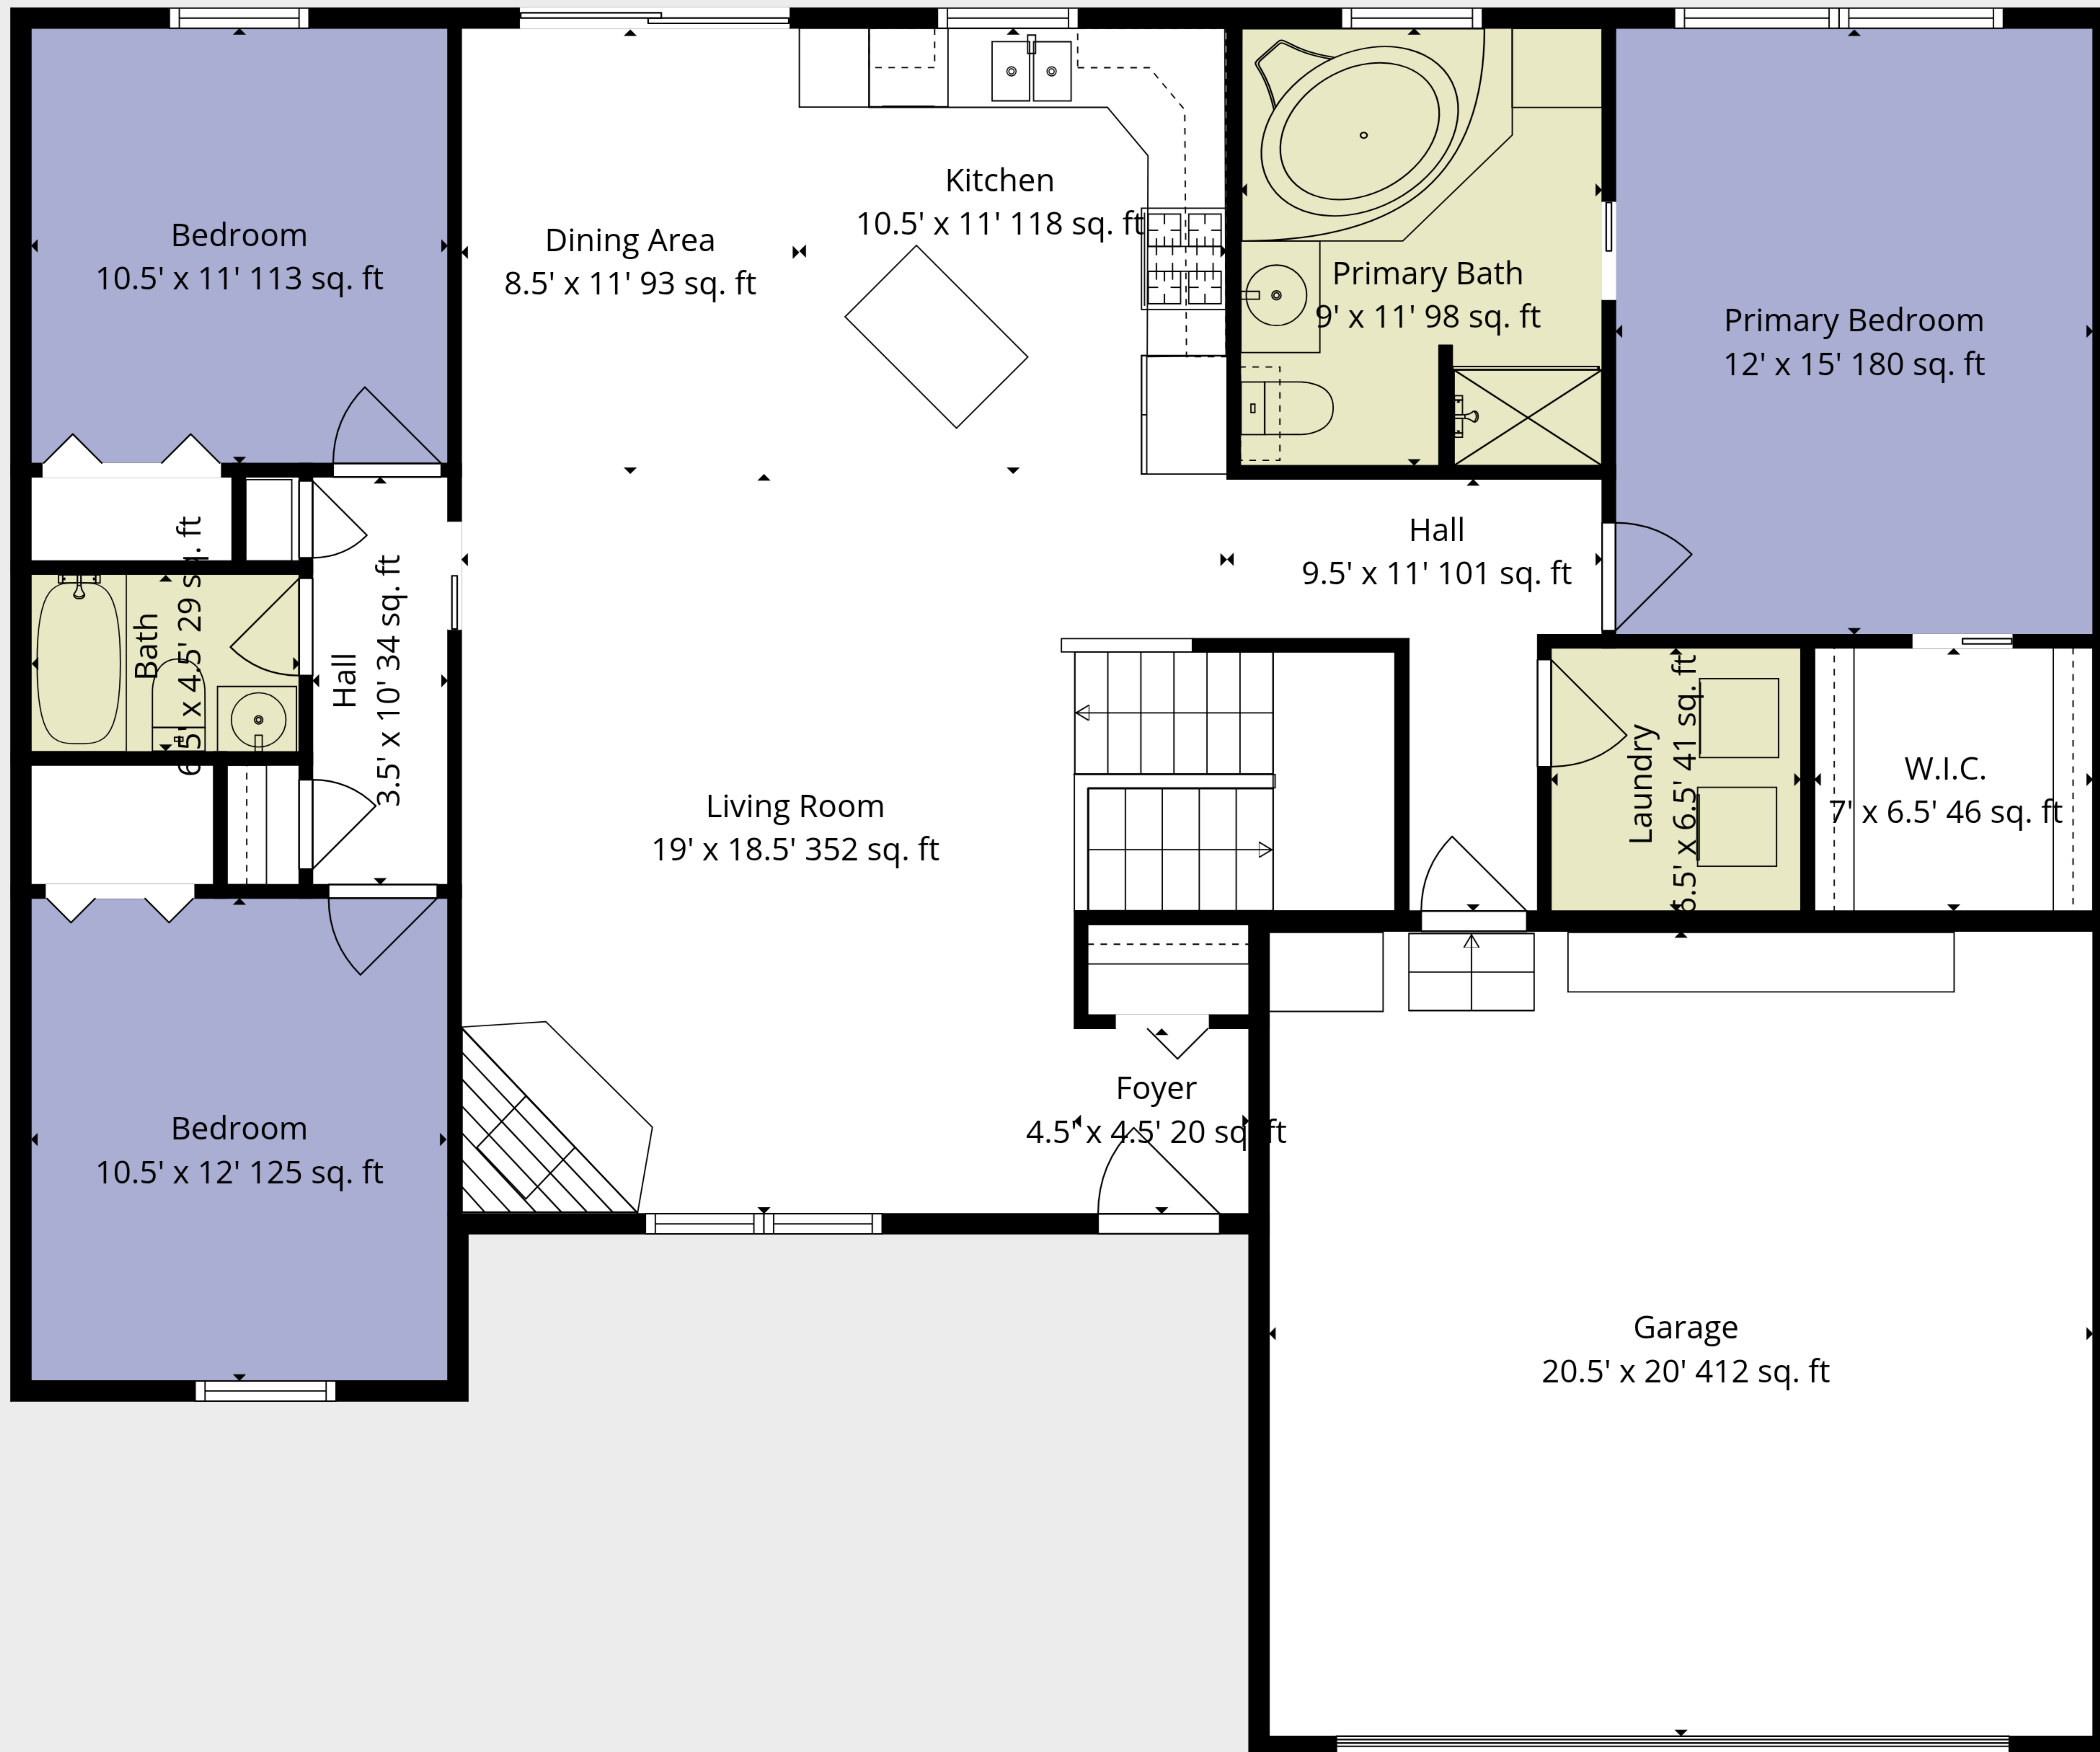

Basement
50' x 31' 1549 sq. ft

TOTAL: 1418 sq. ft

Basement: 15 sq. ft, 1st floor: 1403 sq. ft

EXCLUDED AREAS: BASEMENT: 1322 sq. ft, GARAGE: 412 sq. ft, WALLS: 195 sq. ft

TOTAL: 1418 sq. ft

Basement: 15 sq. ft, 1st floor: 1403 sq. ft

EXCLUDED AREAS: BASEMENT: 1322 sq. ft, GARAGE: 412 sq. ft, WALLS: 195 sq. ft

Information Is Calculated By Cwalkerphotography.com; Deemed Highly Reliable But Not Guaranteed.

Basement

1st Floor

TOTAL: 1418 sq. ft
 Basement: 15 sq. ft, 1st floor: 1403 sq. ft
 EXCLUDED AREAS: BASEMENT: 1322 sq. ft, GARAGE: 412 sq. ft, WALLS: 195 sq. ft