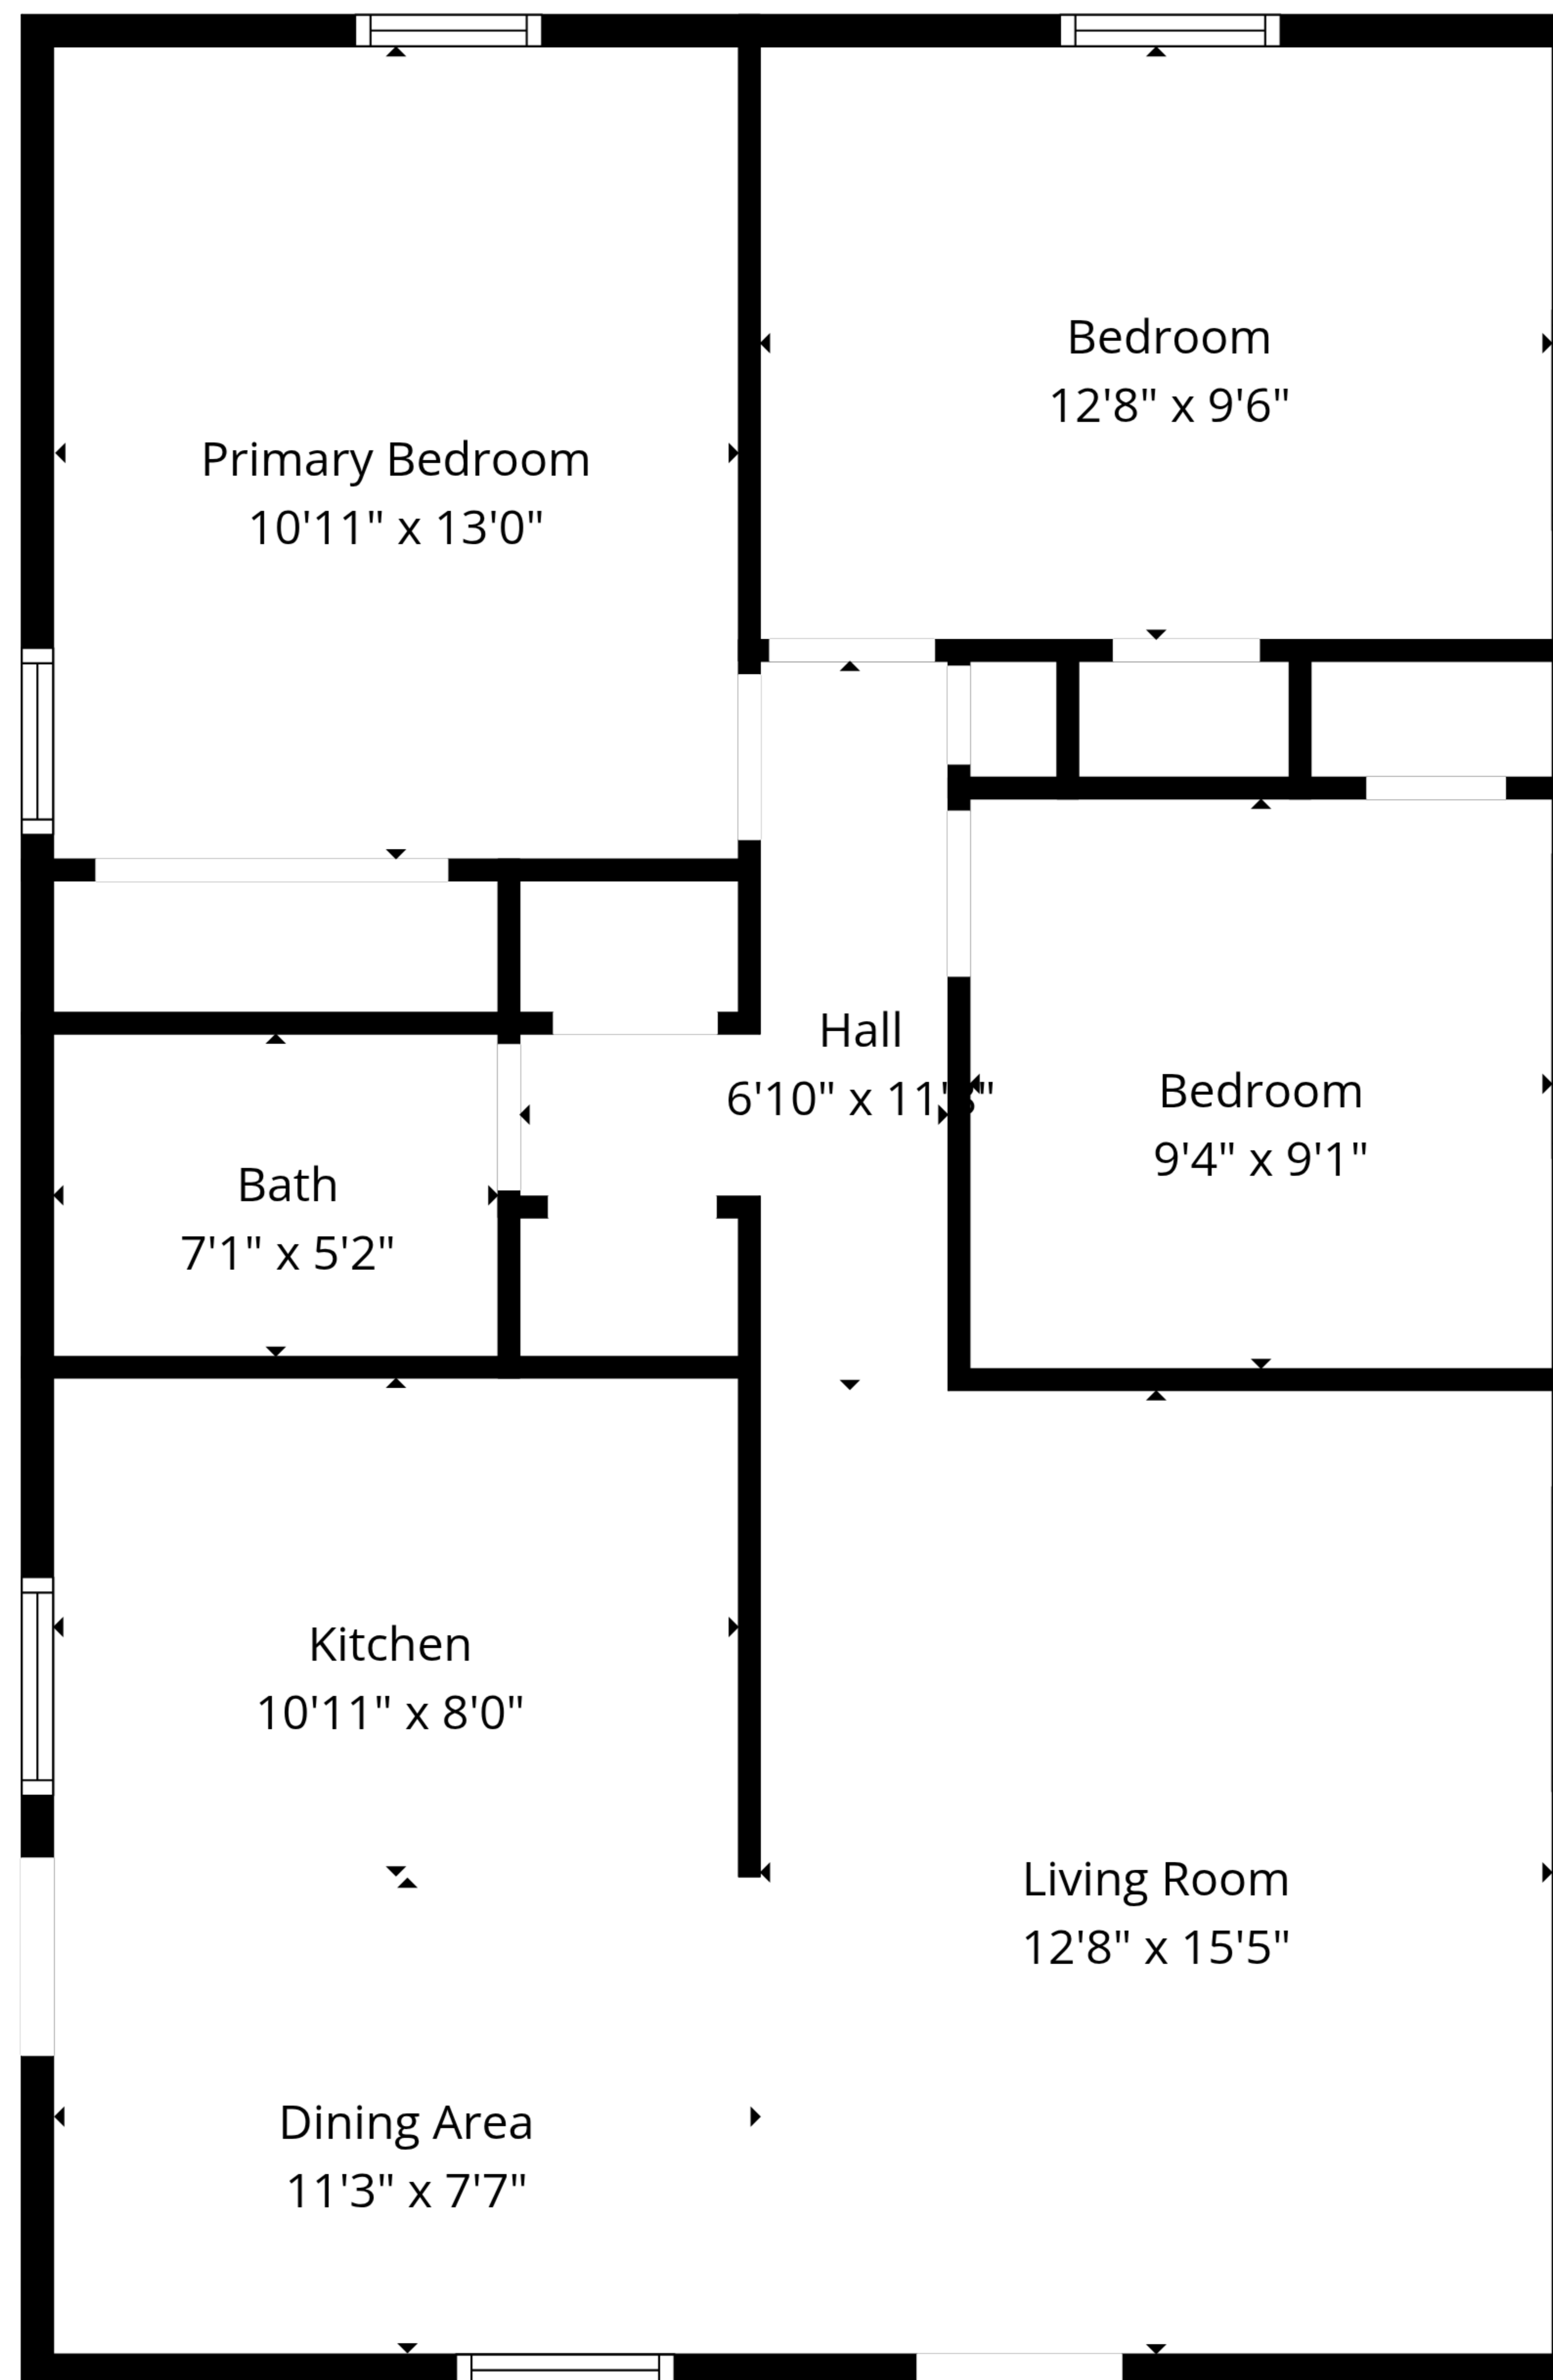

**TOTAL: 882 sq. ft**  
1st floor: 882 sq. ft  
EXCLUDED AREAS: WALLS: 62 sq. ft

Sizes And Dimensions Are Approximate. Actual May Vary.

**TOTAL: 882 sq. ft**  
1st floor: 882 sq. ft  
EXCLUDED AREAS: WALLS: 62 sq. ft

Sizes And Dimensions Are Approximate. Actual May Vary.