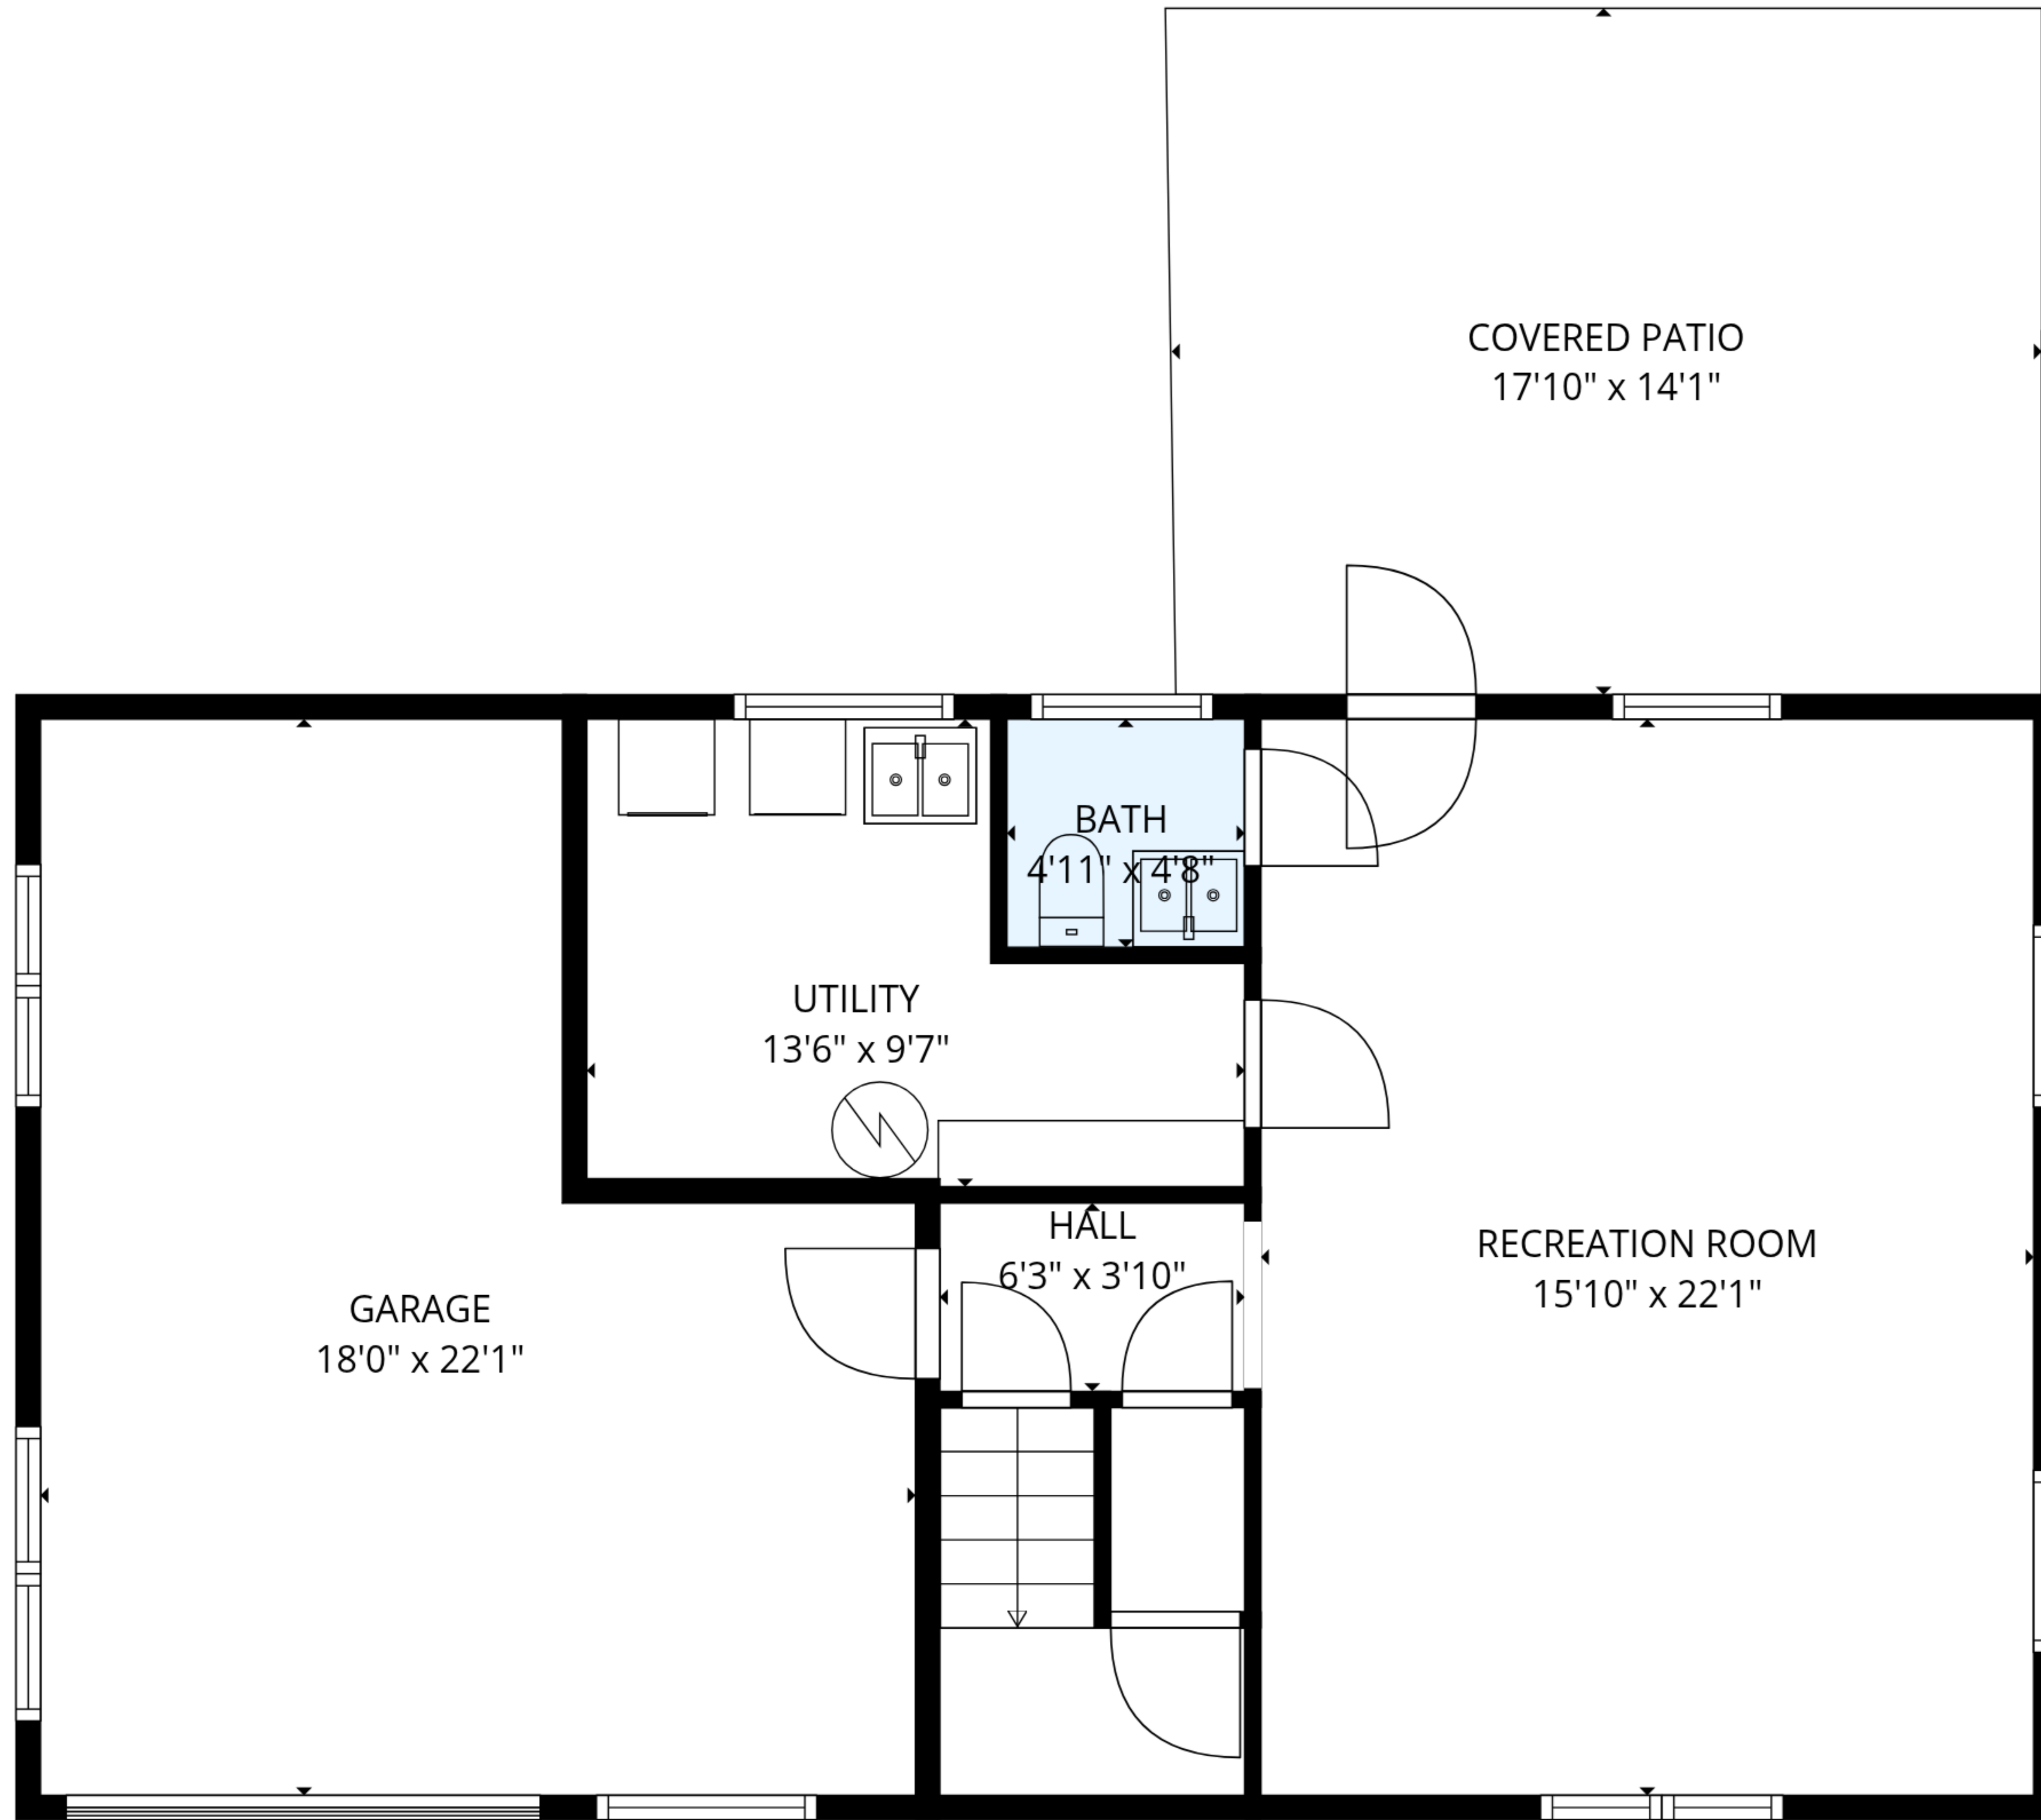

**TOTAL: 1402 sq. ft**

1st floor: 463 sq. ft, 2nd floor: 939 sq. ft

EXCLUDED AREAS: GARAGE: 325 sq. ft, UTILITY: 102 sq. ft, COVERED PATIO: 252 sq. ft,  
 PORCH: 65 sq. ft, WALLS: 144 sq. ft

MEASUREMENTS ARE DEEMED RELIABLE BUT ARE NOT GUARANTEED.

1st floor

2nd floor

**TOTAL: 1402 sq. ft**  
 1st floor: 463 sq. ft, 2nd floor: 939 sq. ft  
 EXCLUDED AREAS: GARAGE: 325 sq. ft, UTILITY: 102 sq. ft, COVERED PATIO: 252 sq. ft,  
 PORCH: 65 sq. ft, WALLS: 144 sq. ft