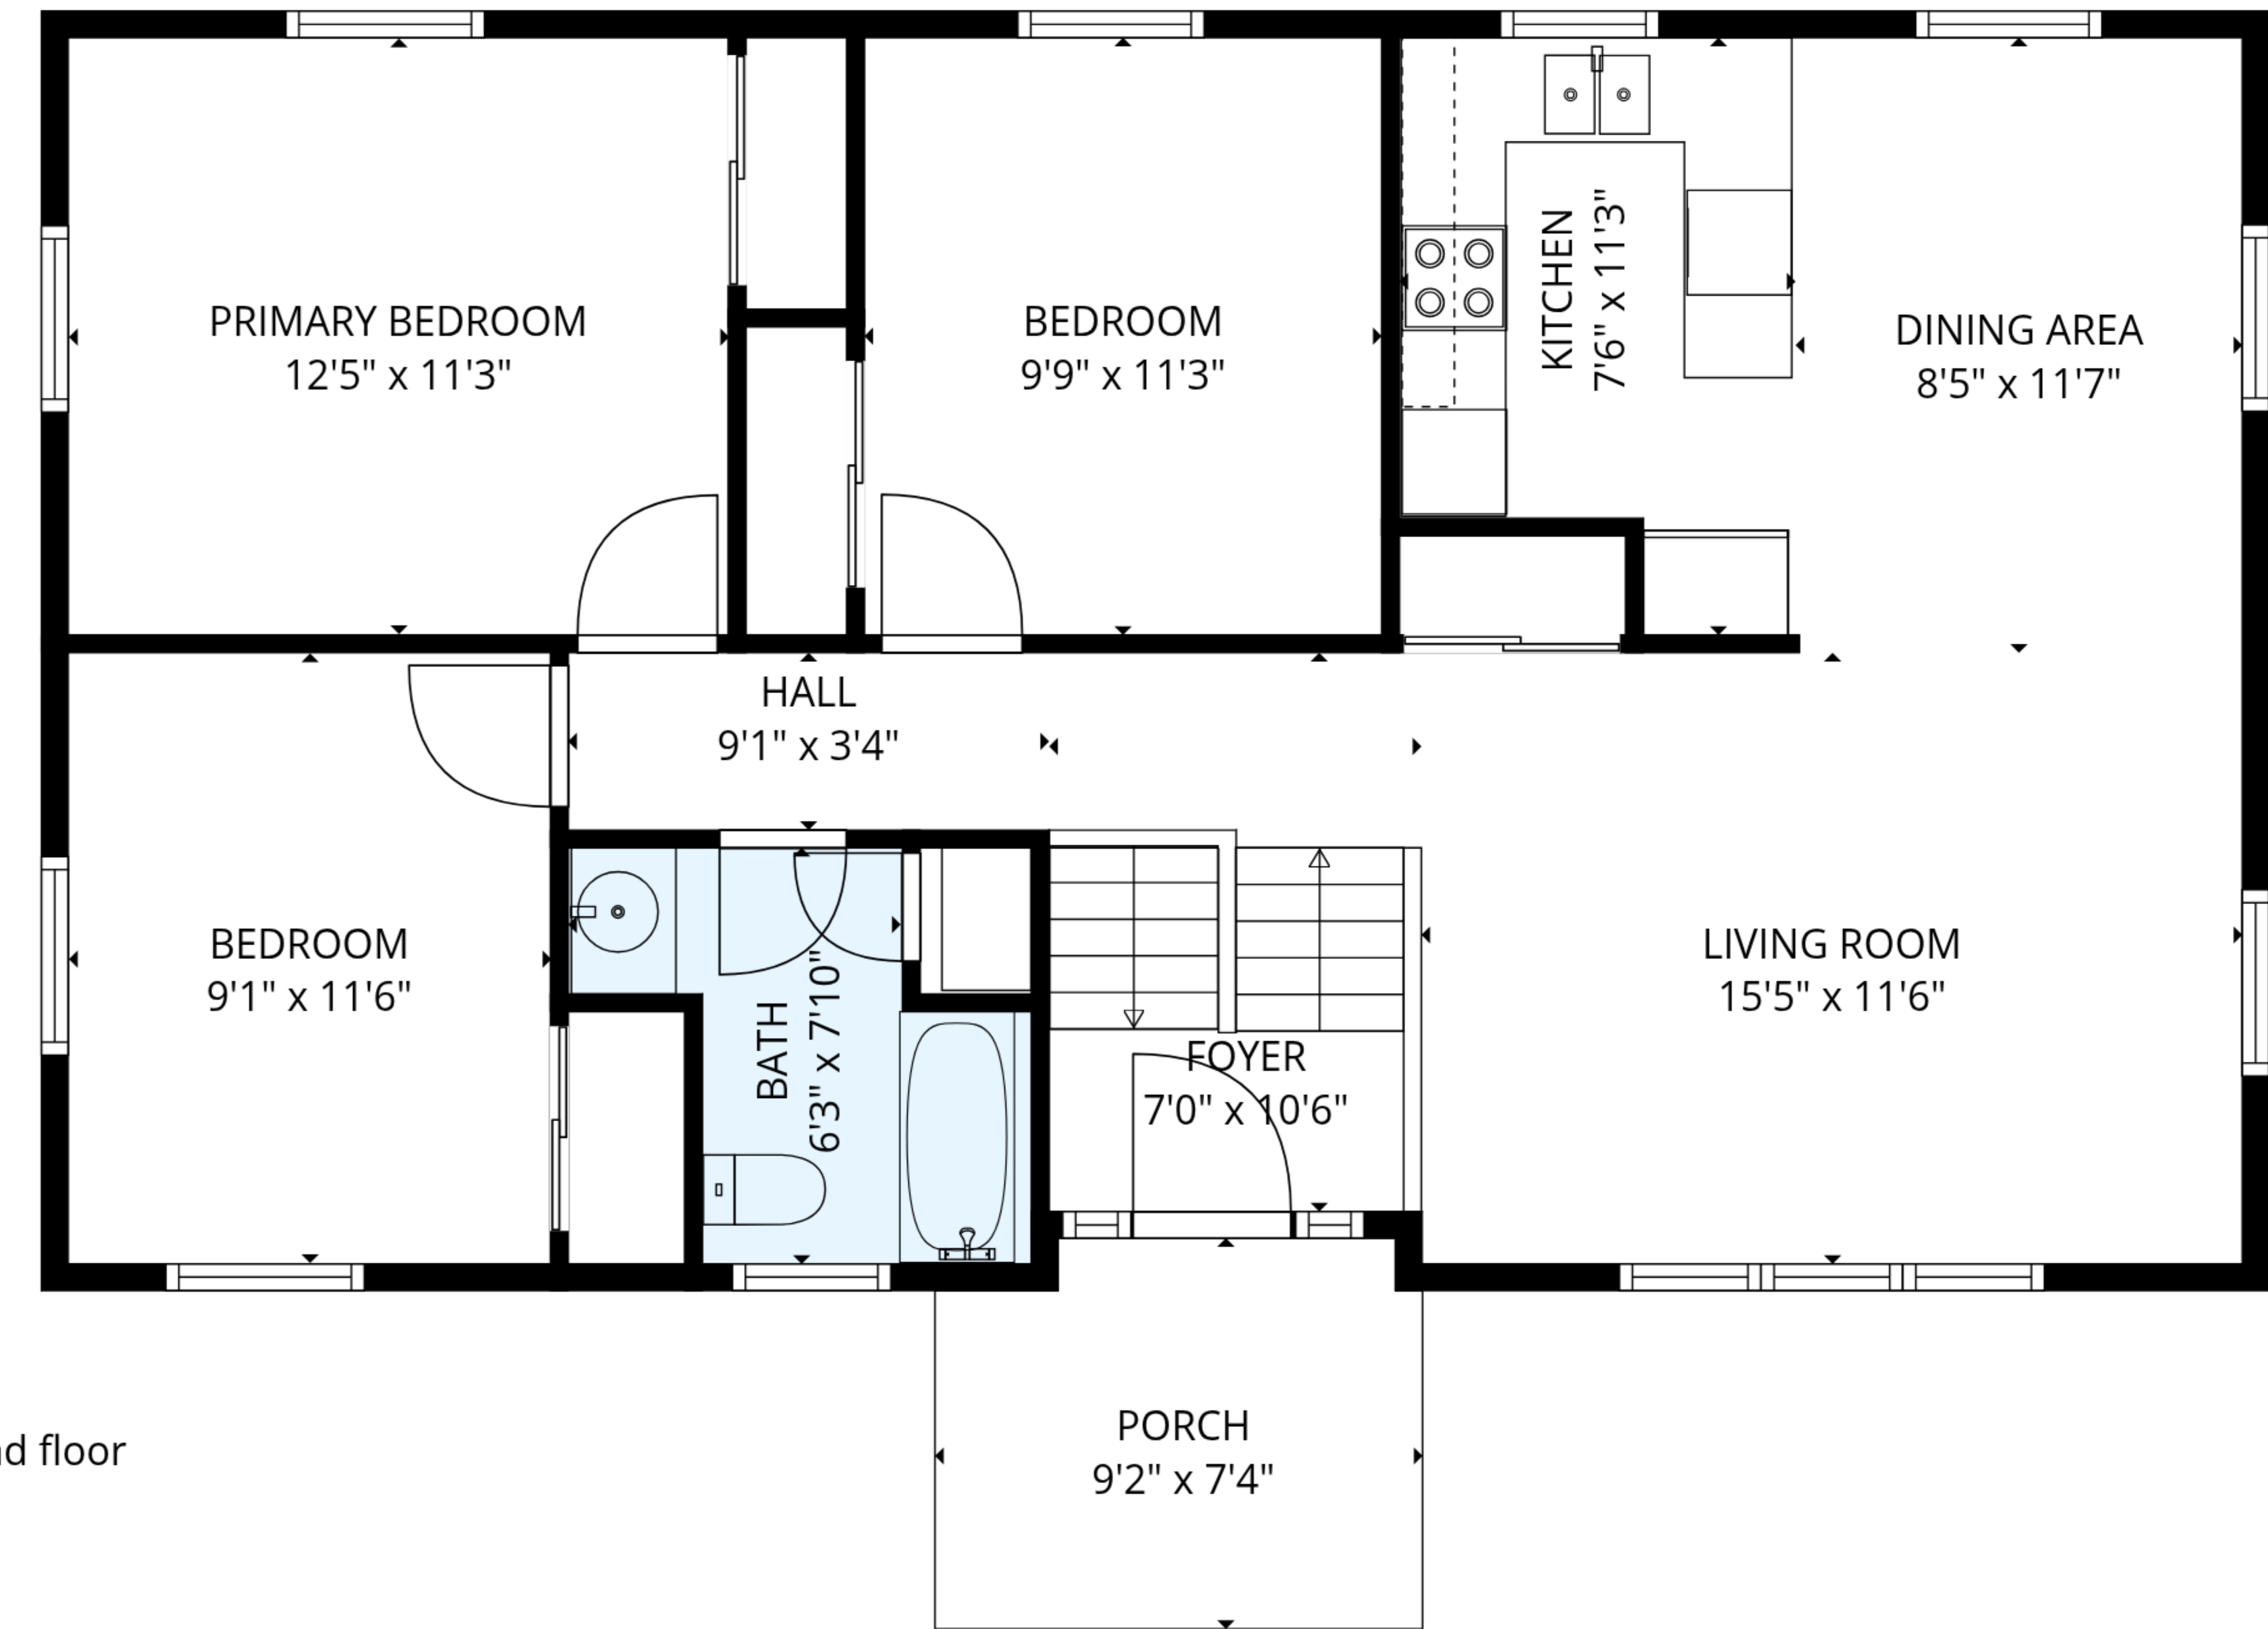

**TOTAL: 1402 sq. ft**

1st floor: 463 sq. ft, 2nd floor: 939 sq. ft

EXCLUDED AREAS: GARAGE: 325 sq. ft, UTILITY: 102 sq. ft, COVERED PATIO: 252 sq. ft,  
 PORCH: 65 sq. ft, WALLS: 144 sq. ft

MEASUREMENTS ARE DEEMED RELIABLE BUT ARE NOT GUARANTEED.

1st floor

2nd floor

**TOTAL: 1402 sq. ft**  
 1st floor: 463 sq. ft, 2nd floor: 939 sq. ft  
 EXCLUDED AREAS: GARAGE: 325 sq. ft, UTILITY: 102 sq. ft, COVERED PATIO: 252 sq. ft,  
 PORCH: 65 sq. ft, WALLS: 144 sq. ft