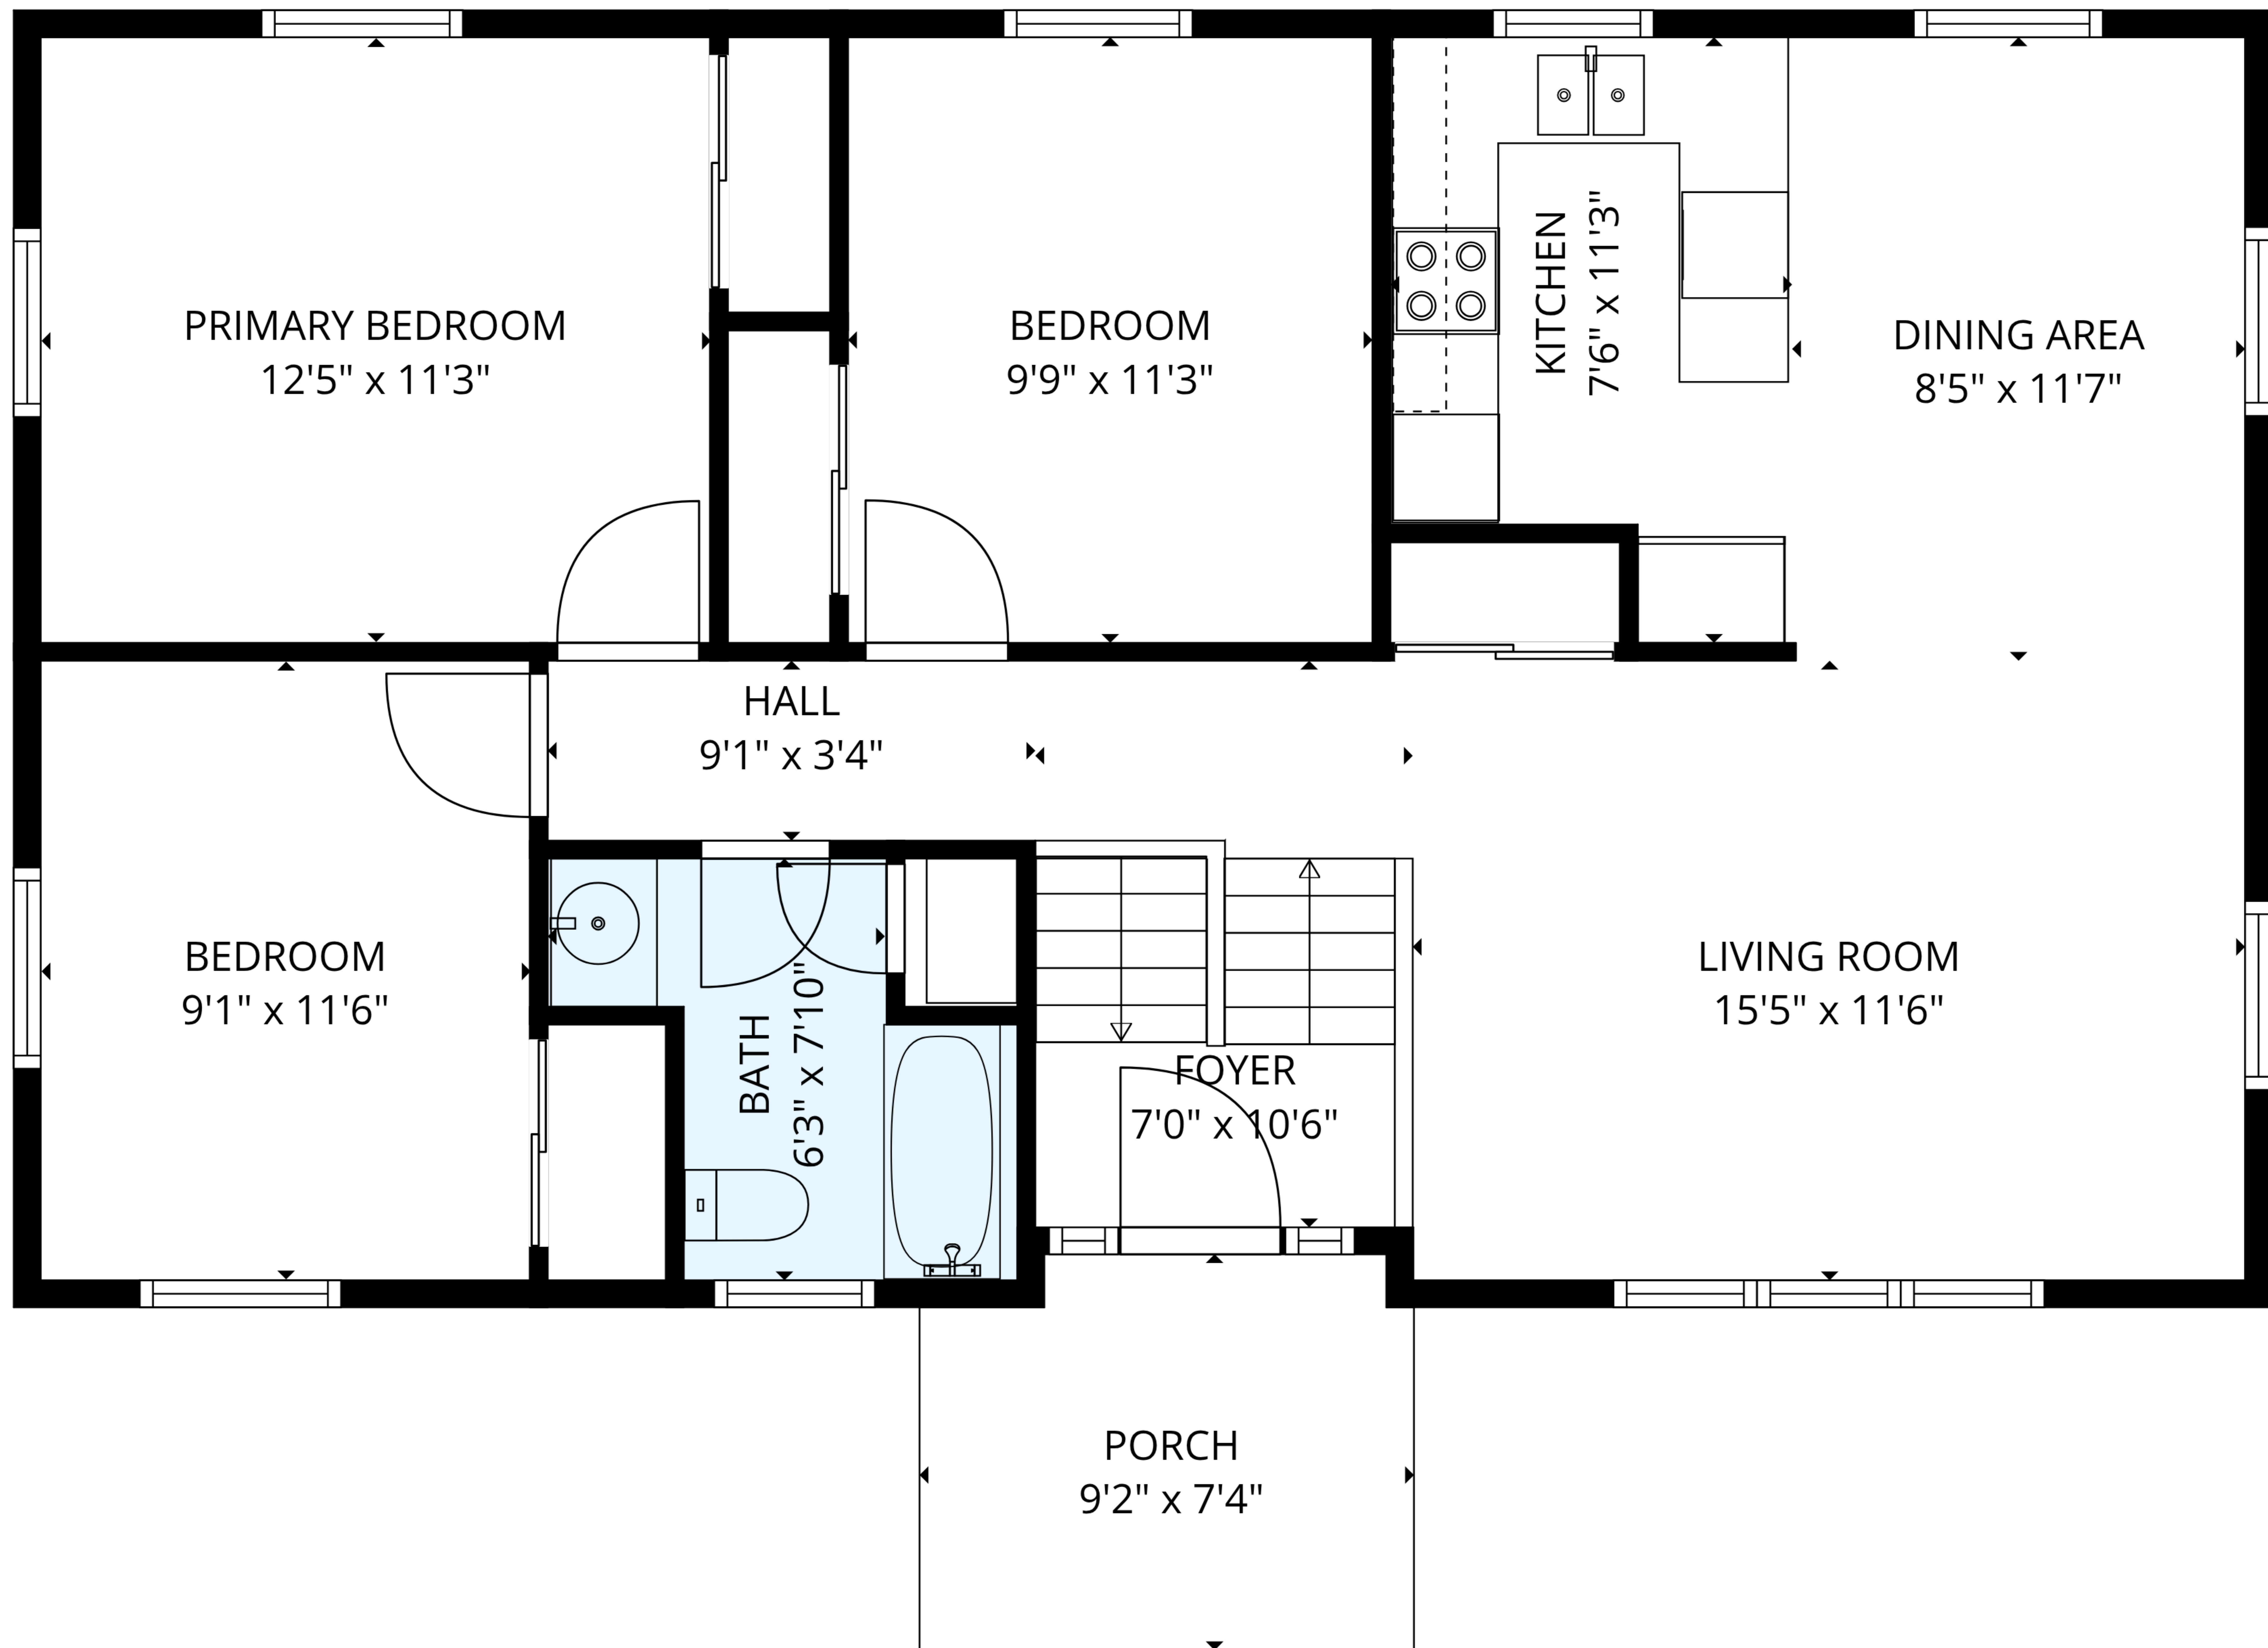

**TOTAL: 1402 sq. ft**

1st floor: 463 sq. ft, 2nd floor: 939 sq. ft

EXCLUDED AREAS: GARAGE: 325 sq. ft, UTILITY: 102 sq. ft, COVERED PATIO: 252 sq. ft,  
 PORCH: 65 sq. ft, WALLS: 144 sq. ft

MEASUREMENTS ARE DEEMED RELIABLE BUT ARE NOT GUARANTEED.

1st floor

2nd floor

**TOTAL: 1402 sq. ft**  
 1st floor: 463 sq. ft, 2nd floor: 939 sq. ft  
 EXCLUDED AREAS: GARAGE: 325 sq. ft, UTILITY: 102 sq. ft, COVERED PATIO: 252 sq. ft,  
 PORCH: 65 sq. ft, WALLS: 144 sq. ft