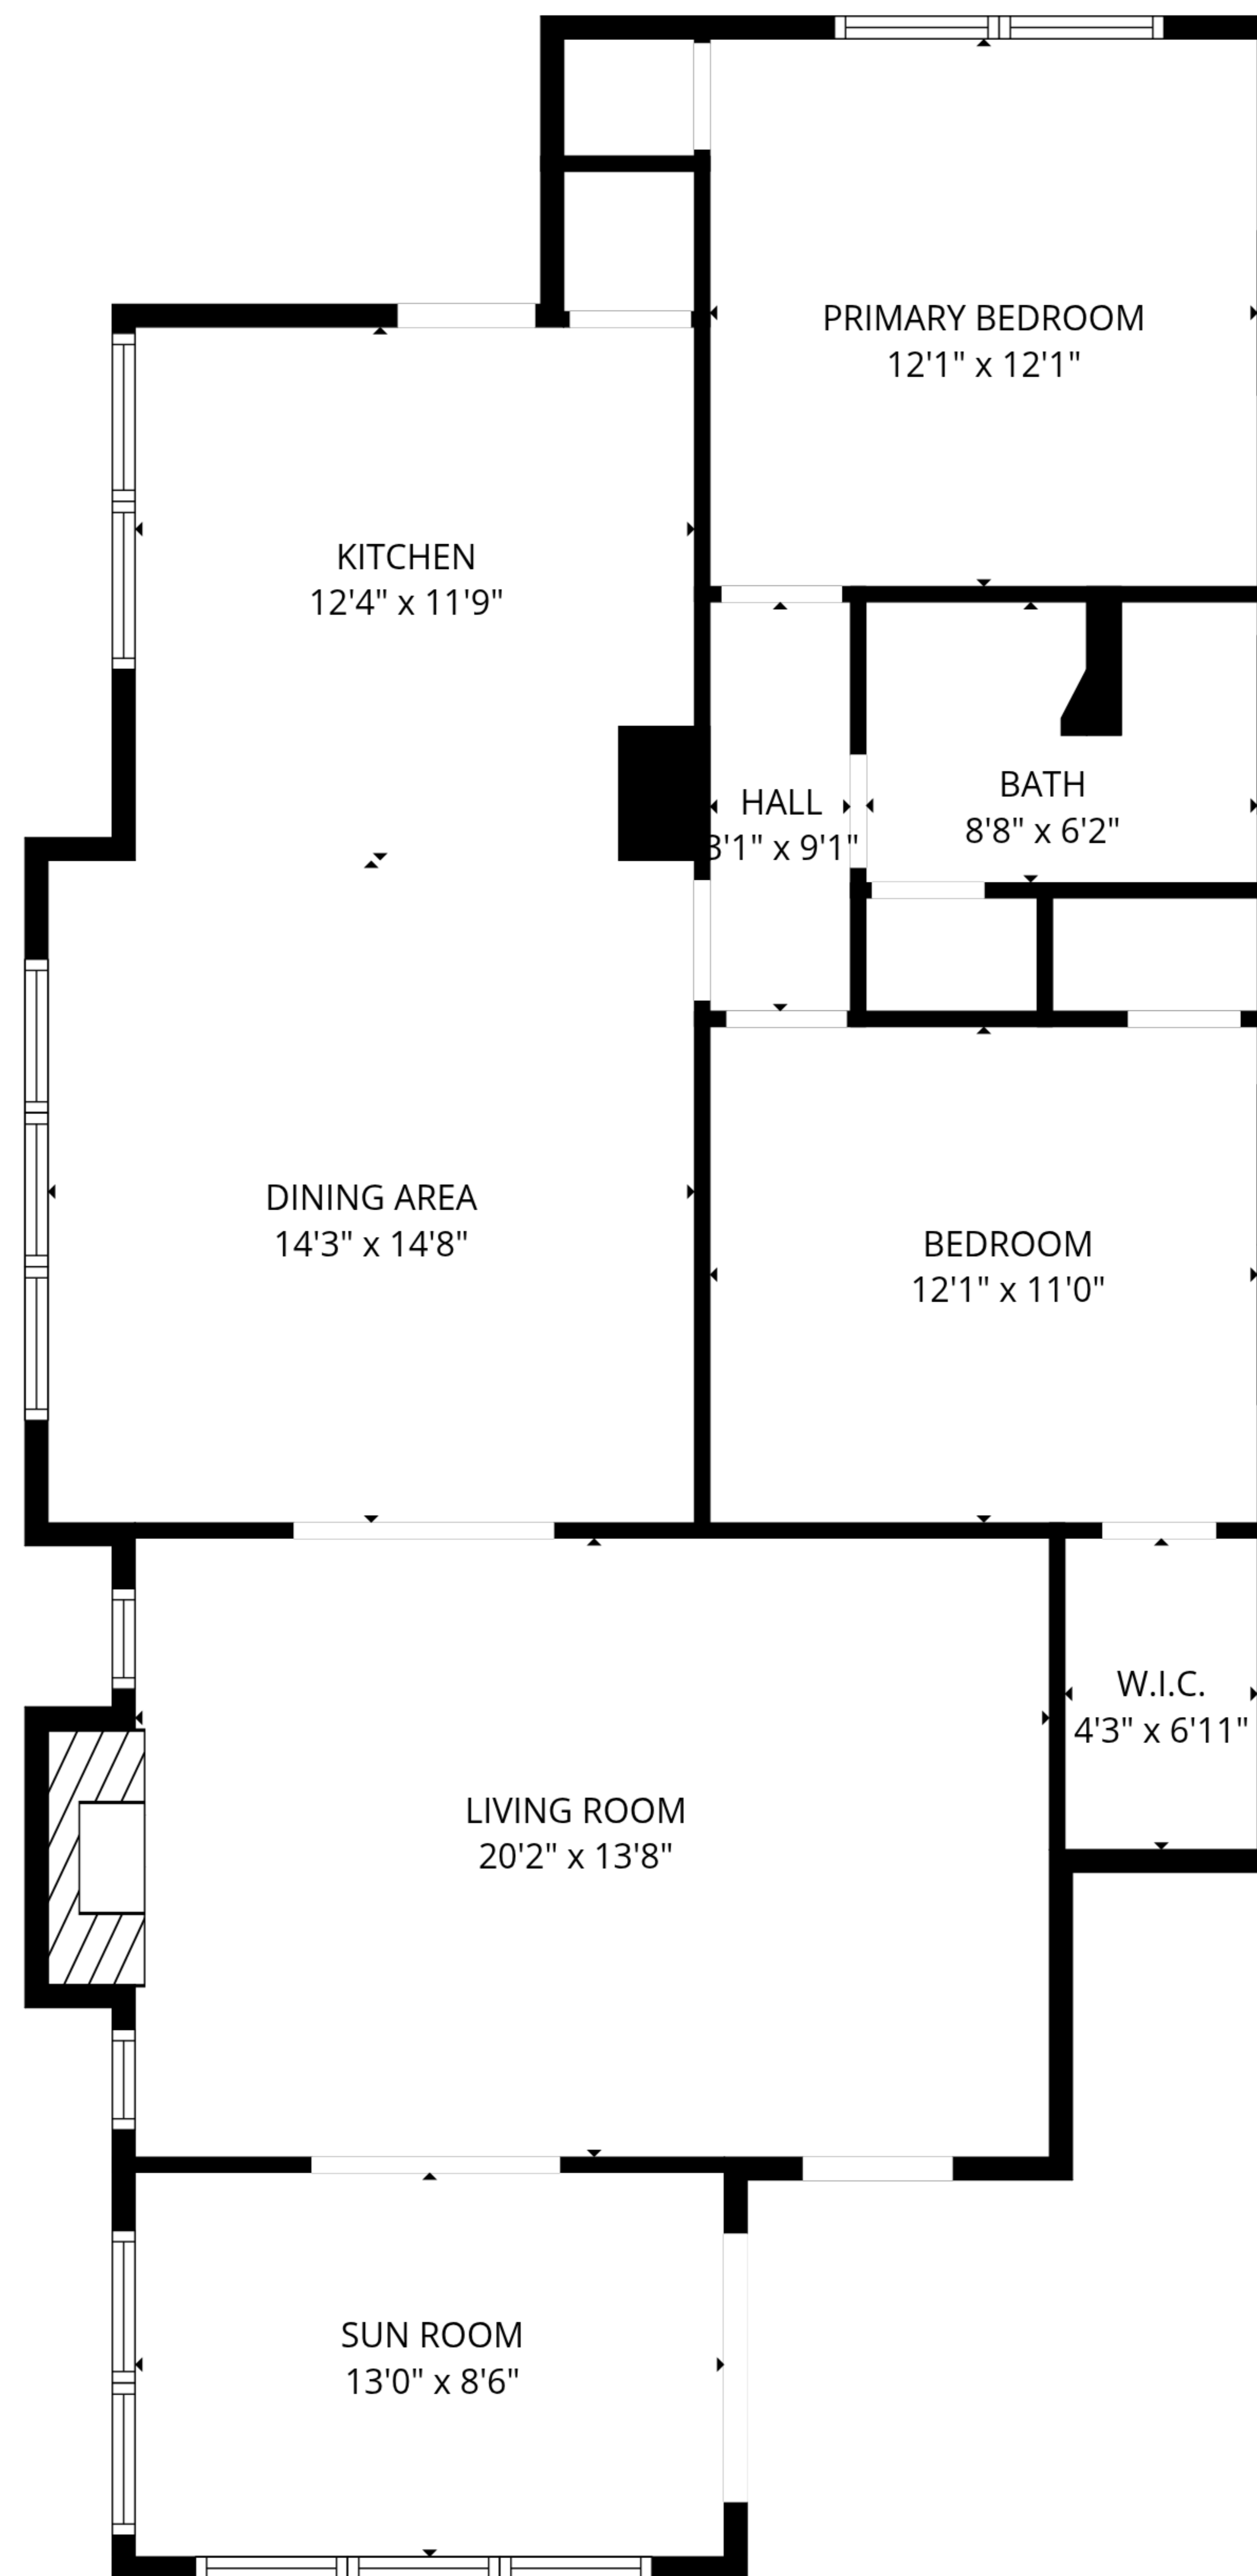

TOTAL: 1214 sq. ft

1st floor: 1214 sq. ft

EXCLUDED AREAS: FIREPLACE: 13 sq. ft, WALLS: 80 sq. ft

TOTAL: 1214 sq. ft

1st floor: 1214 sq. ft

EXCLUDED AREAS: FIREPLACE: 13 sq. ft, WALLS: 80 sq. ft