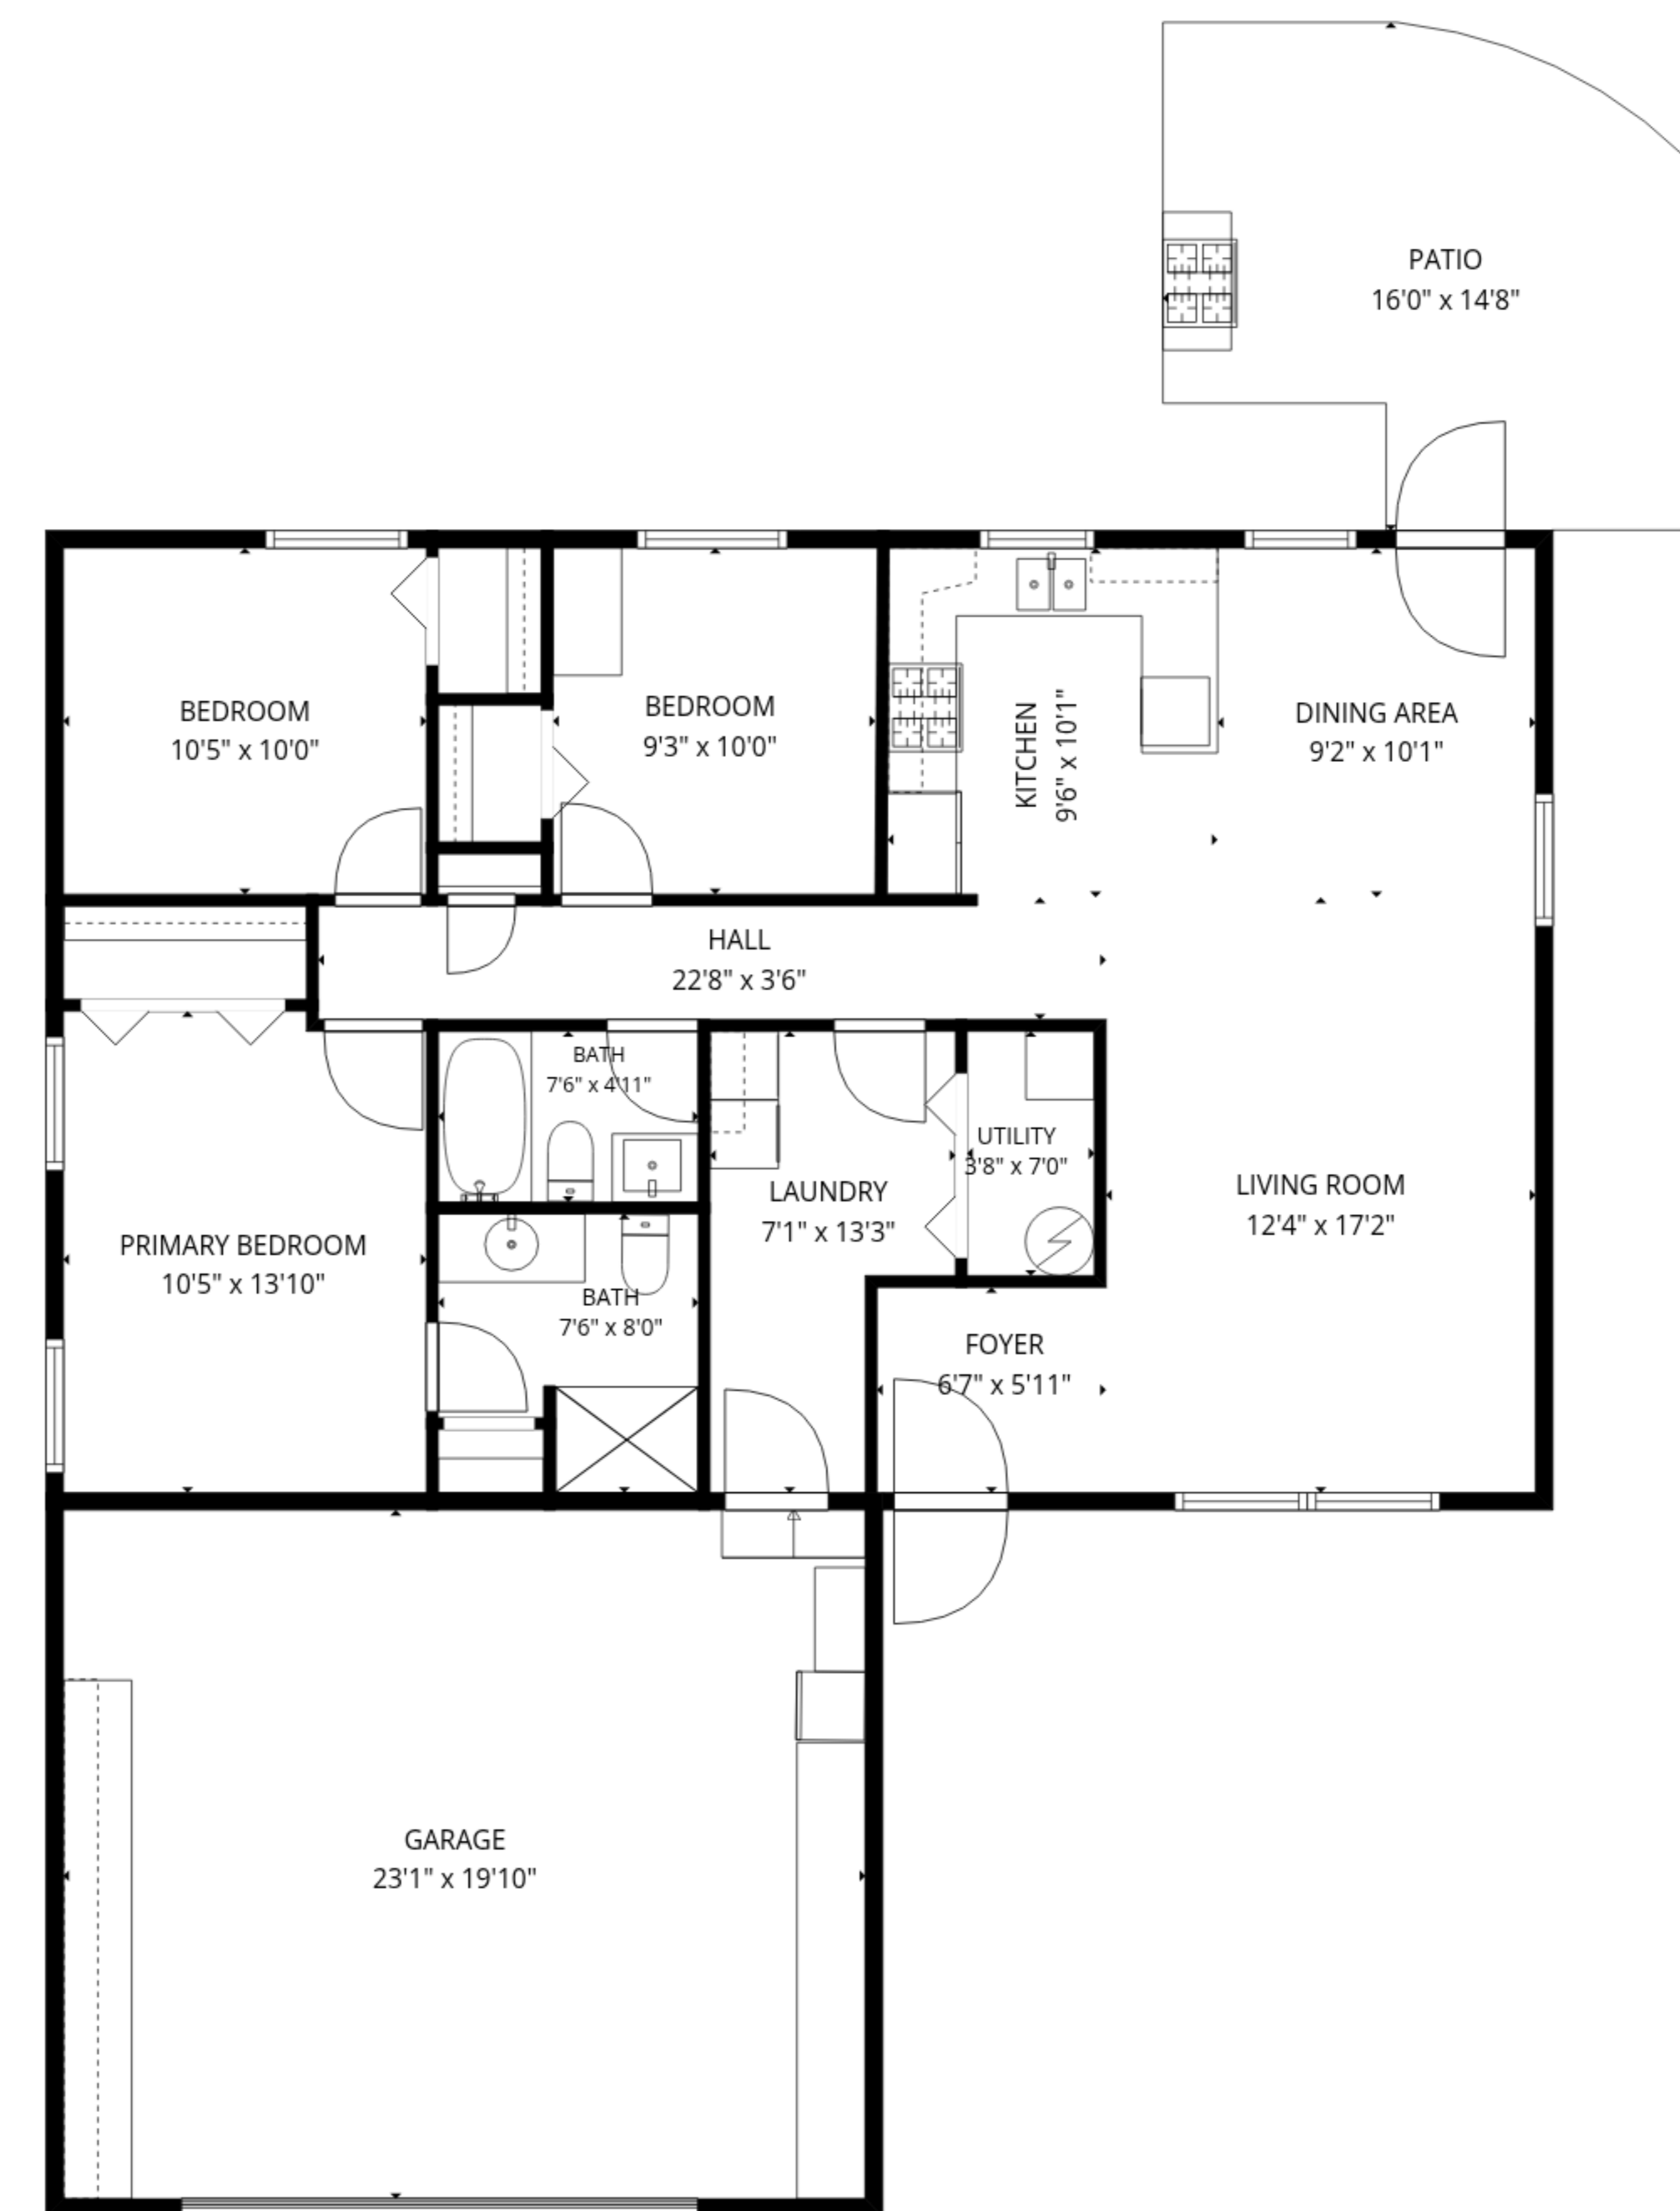

GARAGE
46'7" x 36'7"

TOTAL: 1349 sq. ft
Basement: 0 sq. ft, 1st floor: 1349 sq. ft
EXCLUDED AREAS: GARAGE: 2165 sq. ft, UTILITY: 26 sq. ft, PATIO: 195 sq. ft,
WALLS: 213 sq. ft

SIZES AND DIMENSIONS ARE APPROXIMATE, ACTUAL MAY VARY.

TOTAL: 1349 sq. ft
 Basement: 0 sq. ft, 1st floor: 1349 sq. ft
 EXCLUDED AREAS: GARAGE: 2165 sq. ft, UTILITY: 26 sq. ft, PATIO: 195 sq. ft,
 WALLS: 213 sq. ft

SIZES AND DIMENSIONS ARE APPROXIMATE, ACTUAL MAY VARY.

Basement

1st floor

TOTAL: 1349 sq. ft
 Basement: 0 sq. ft, 1st floor: 1349 sq. ft
 EXCLUDED AREAS: GARAGE: 2165 sq. ft, UTILITY: 26 sq. ft, PATIO: 195 sq. ft,
 WALLS: 213 sq. ft

SIZES AND DIMENSIONS ARE APPROXIMATE, ACTUAL MAY VARY.