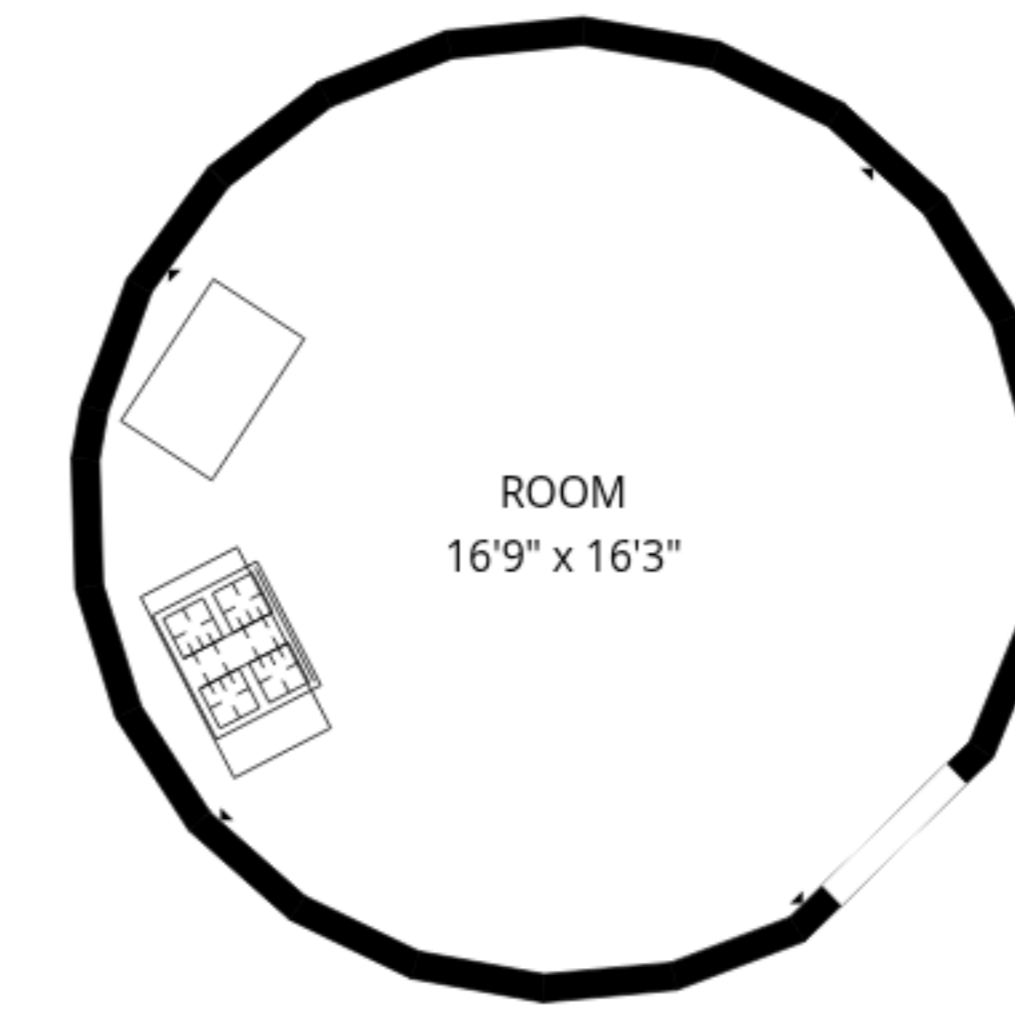

GARAGE
46'7" x 36'7"

TOTAL: 1349 sq. ft
Basement: 0 sq. ft, 1st floor: 1349 sq. ft
EXCLUDED AREAS: GARAGE: 2165 sq. ft, UTILITY: 26 sq. ft, PATIO: 195 sq. ft,
WALLS: 213 sq. ft

SIZES AND DIMENSIONS ARE APPROXIMATE, ACTUAL MAY VARY.

TOTAL: 1349 sq. ft
 Basement: 0 sq. ft, 1st floor: 1349 sq. ft
 EXCLUDED AREAS: GARAGE: 2165 sq. ft, UTILITY: 26 sq. ft, PATIO: 195 sq. ft,
 WALLS: 213 sq. ft

SIZES AND DIMENSIONS ARE APPROXIMATE, ACTUAL MAY VARY.

Basement

1st floor

TOTAL: 1349 sq. ft
 Basement: 0 sq. ft, 1st floor: 1349 sq. ft
 EXCLUDED AREAS: GARAGE: 2165 sq. ft, UTILITY: 26 sq. ft, PATIO: 195 sq. ft,
 WALLS: 213 sq. ft

SIZES AND DIMENSIONS ARE APPROXIMATE, ACTUAL MAY VARY.