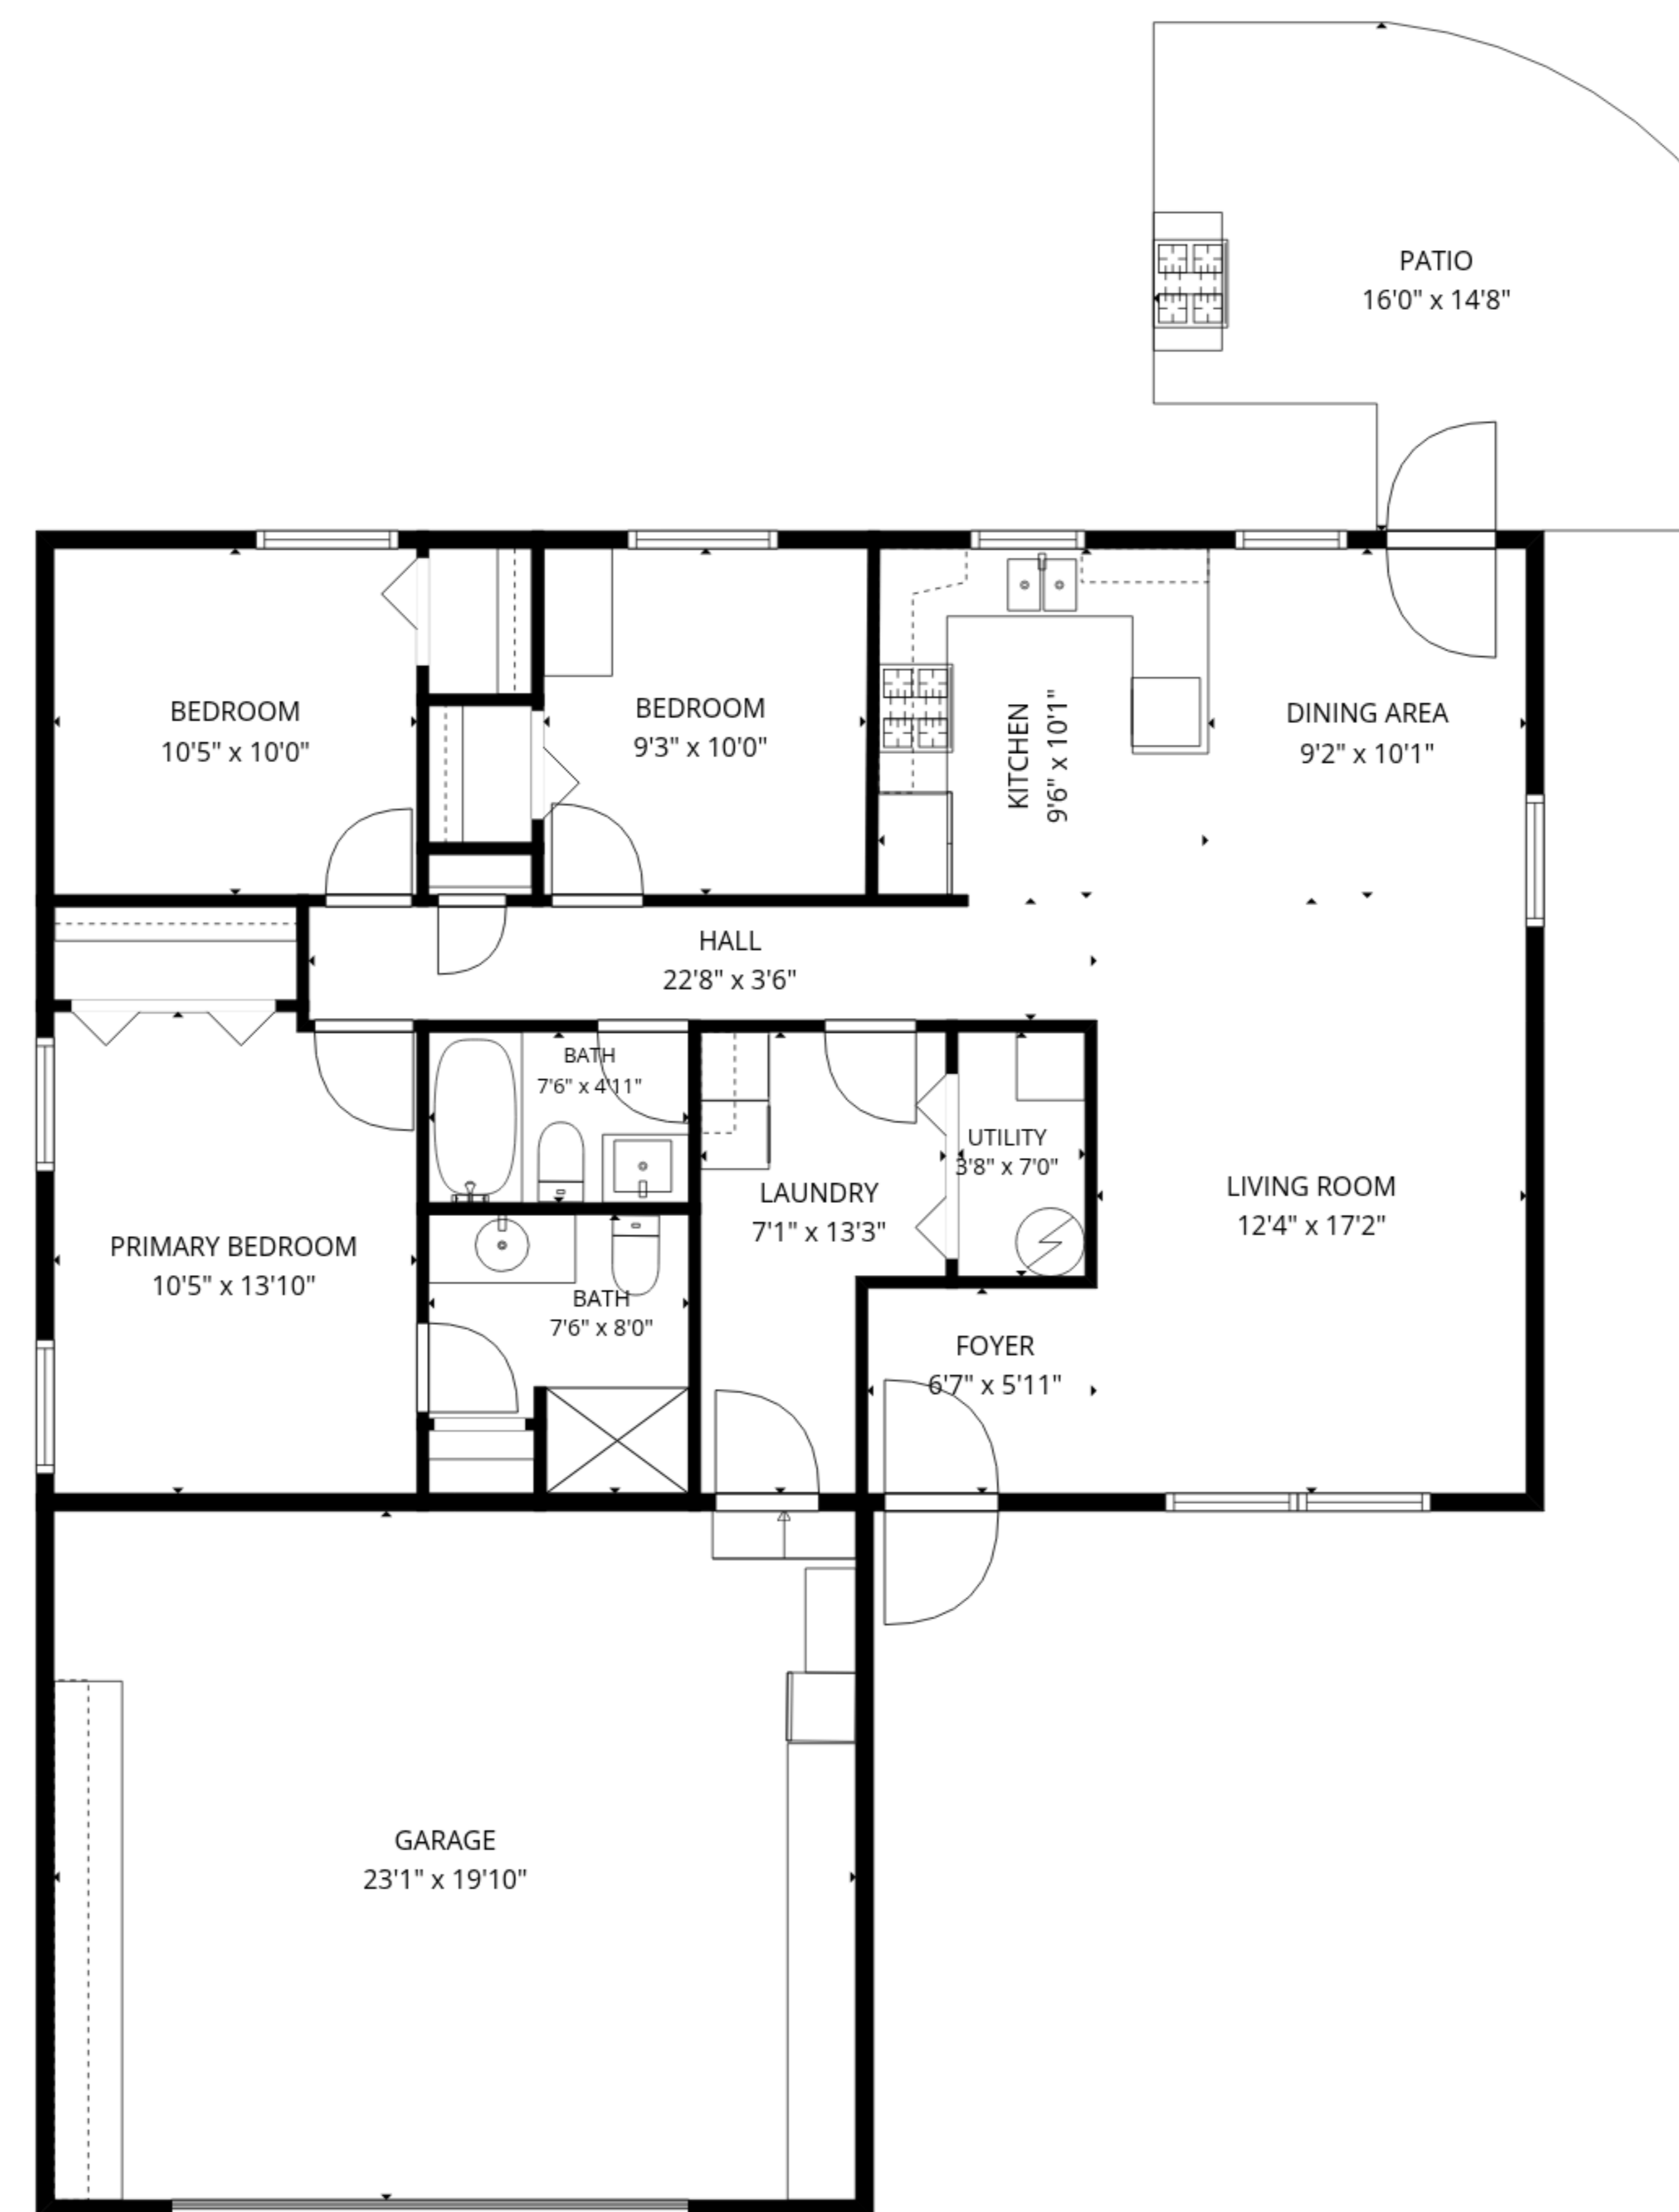

GARAGE
46'7" x 36'7"

TOTAL: 1349 sq. ft
Basement: 0 sq. ft, 1st floor: 1349 sq. ft
EXCLUDED AREAS: GARAGE: 2165 sq. ft, UTILITY: 26 sq. ft, PATIO: 195 sq. ft,
WALLS: 213 sq. ft

SIZES AND DIMENSIONS ARE APPROXIMATE, ACTUAL MAY VARY.

TOTAL: 1349 sq. ft
 Basement: 0 sq. ft, 1st floor: 1349 sq. ft
 EXCLUDED AREAS: GARAGE: 2165 sq. ft, UTILITY: 26 sq. ft, PATIO: 195 sq. ft,
 WALLS: 213 sq. ft

SIZES AND DIMENSIONS ARE APPROXIMATE, ACTUAL MAY VARY.

Basement

1st floor

TOTAL: 1349 sq. ft
 Basement: 0 sq. ft, 1st floor: 1349 sq. ft
 EXCLUDED AREAS: GARAGE: 2165 sq. ft, UTILITY: 26 sq. ft, PATIO: 195 sq. ft,
 WALLS: 213 sq. ft

SIZES AND DIMENSIONS ARE APPROXIMATE, ACTUAL MAY VARY.