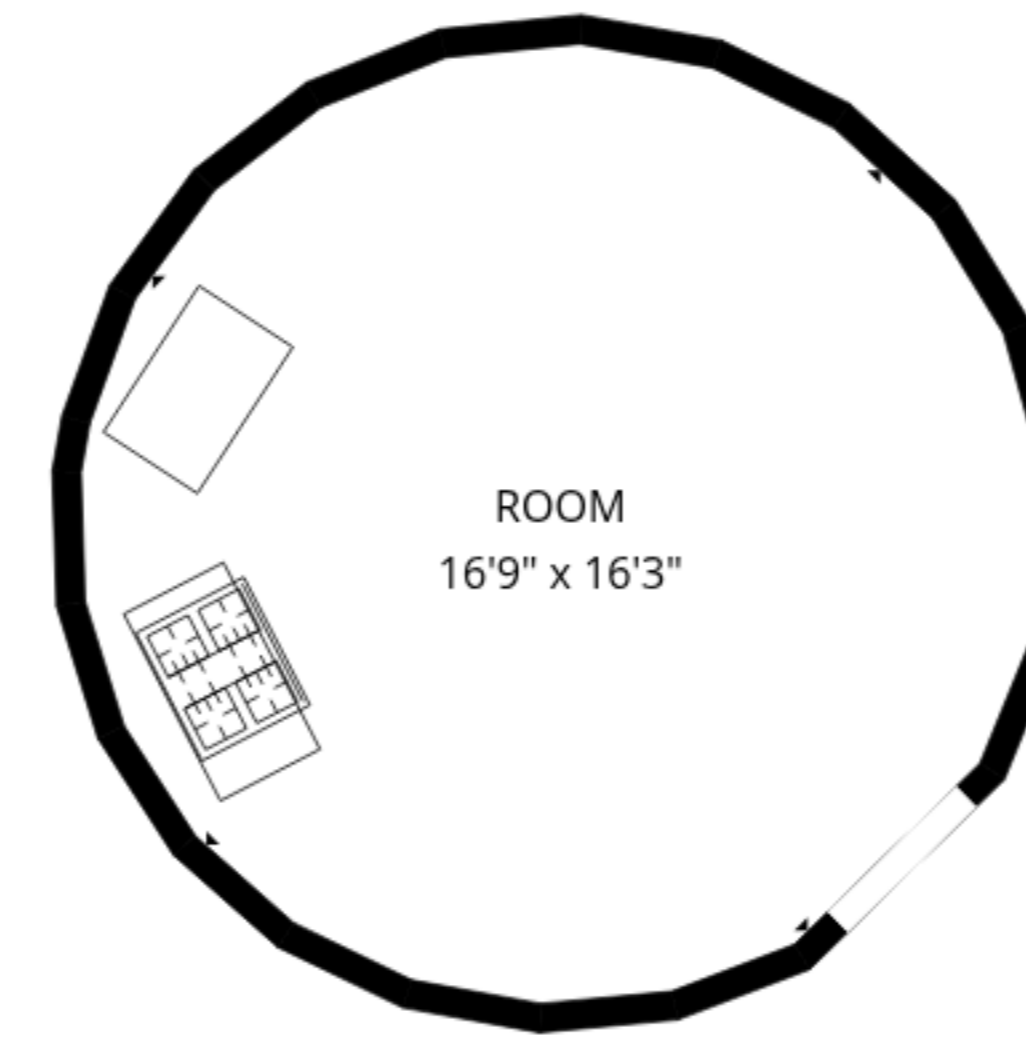

GARAGE
46'7" x 36'7"

TOTAL: 1349 sq. ft
Basement: 0 sq. ft, 1st floor: 1349 sq. ft
EXCLUDED AREAS: GARAGE: 2165 sq. ft, UTILITY: 26 sq. ft, PATIO: 195 sq. ft,
WALLS: 213 sq. ft

SIZES AND DIMENSIONS ARE APPROXIMATE, ACTUAL MAY VARY.

TOTAL: 1349 sq. ft
 Basement: 0 sq. ft, 1st floor: 1349 sq. ft
 EXCLUDED AREAS: GARAGE: 2165 sq. ft, UTILITY: 26 sq. ft, PATIO: 195 sq. ft,
 WALLS: 213 sq. ft

SIZES AND DIMENSIONS ARE APPROXIMATE, ACTUAL MAY VARY.

Basement

1st floor

TOTAL: 1349 sq. ft
 Basement: 0 sq. ft, 1st floor: 1349 sq. ft
 EXCLUDED AREAS: GARAGE: 2165 sq. ft, UTILITY: 26 sq. ft, PATIO: 195 sq. ft,
 WALLS: 213 sq. ft

SIZES AND DIMENSIONS ARE APPROXIMATE, ACTUAL MAY VARY.