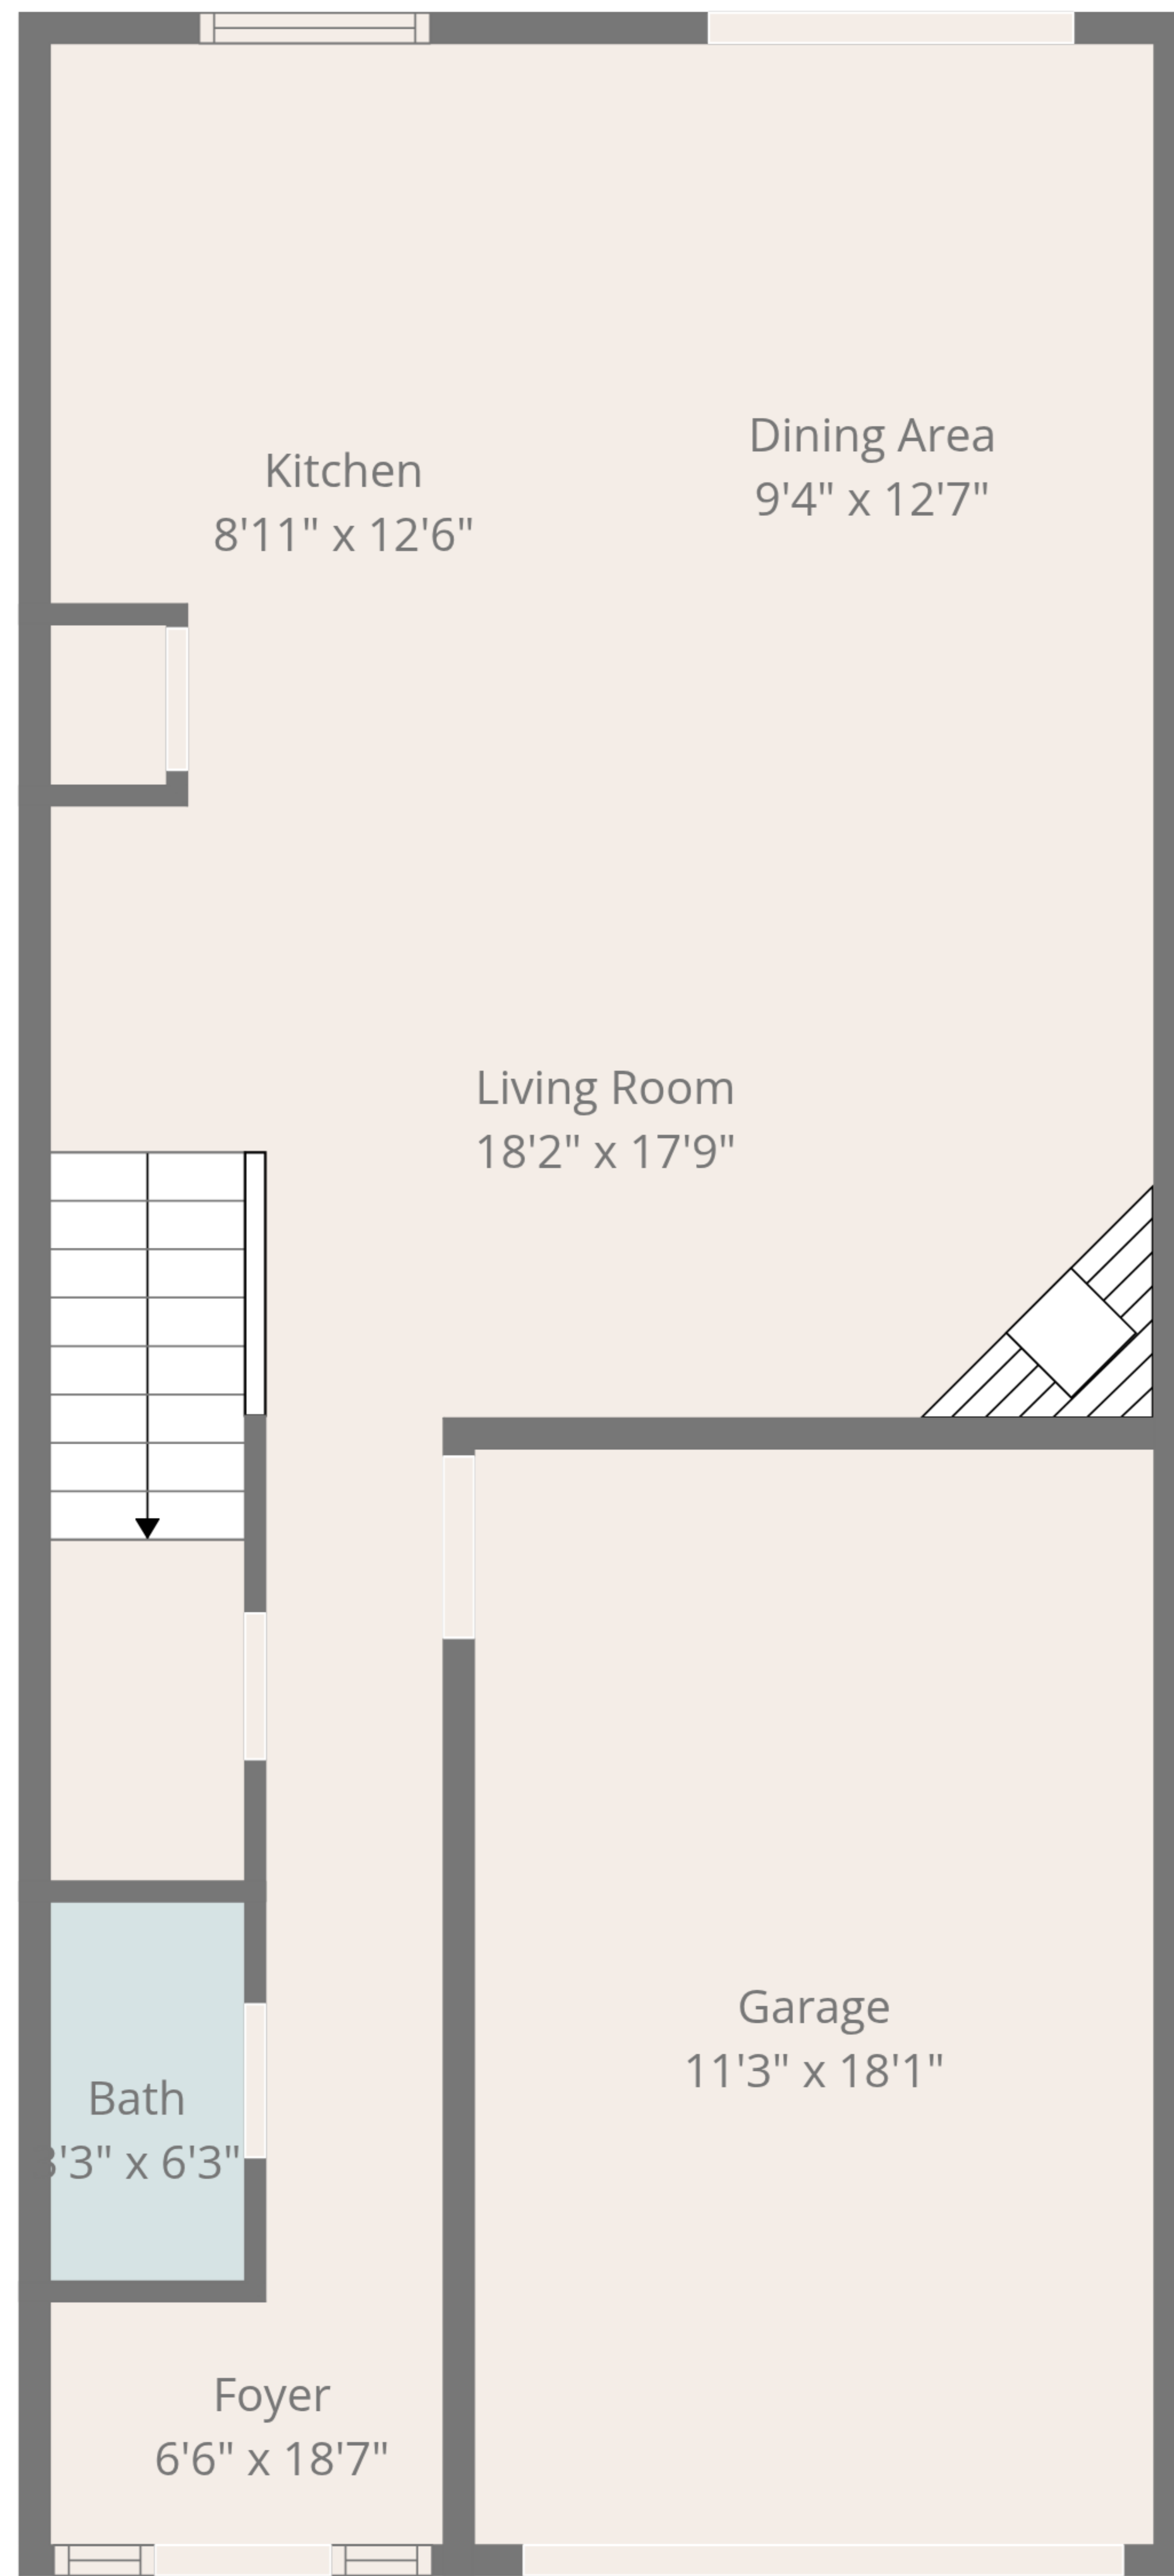

Total: 1305 sq. ft

1st Floor: 533 sq. Ft, 2nd Floor: 772 sq. ft

Excluded Areas: Garage: 203 sq. Ft, Walls: 136 sq. ft

Total: 1305 sq. ft

1st Floor: 533 sq. Ft, 2nd Floor: 772 sq. ft

Excluded Areas: Garage: 203 sq. Ft, Walls: 136 sq. ft

1st Floor

2nd Floor

Total: 1305 sq. ft
 1st Floor: 533 sq. Ft, 2nd Floor: 772 sq. ft
 Excluded Areas: Garage: 203 sq. Ft, Walls: 136 sq. ft