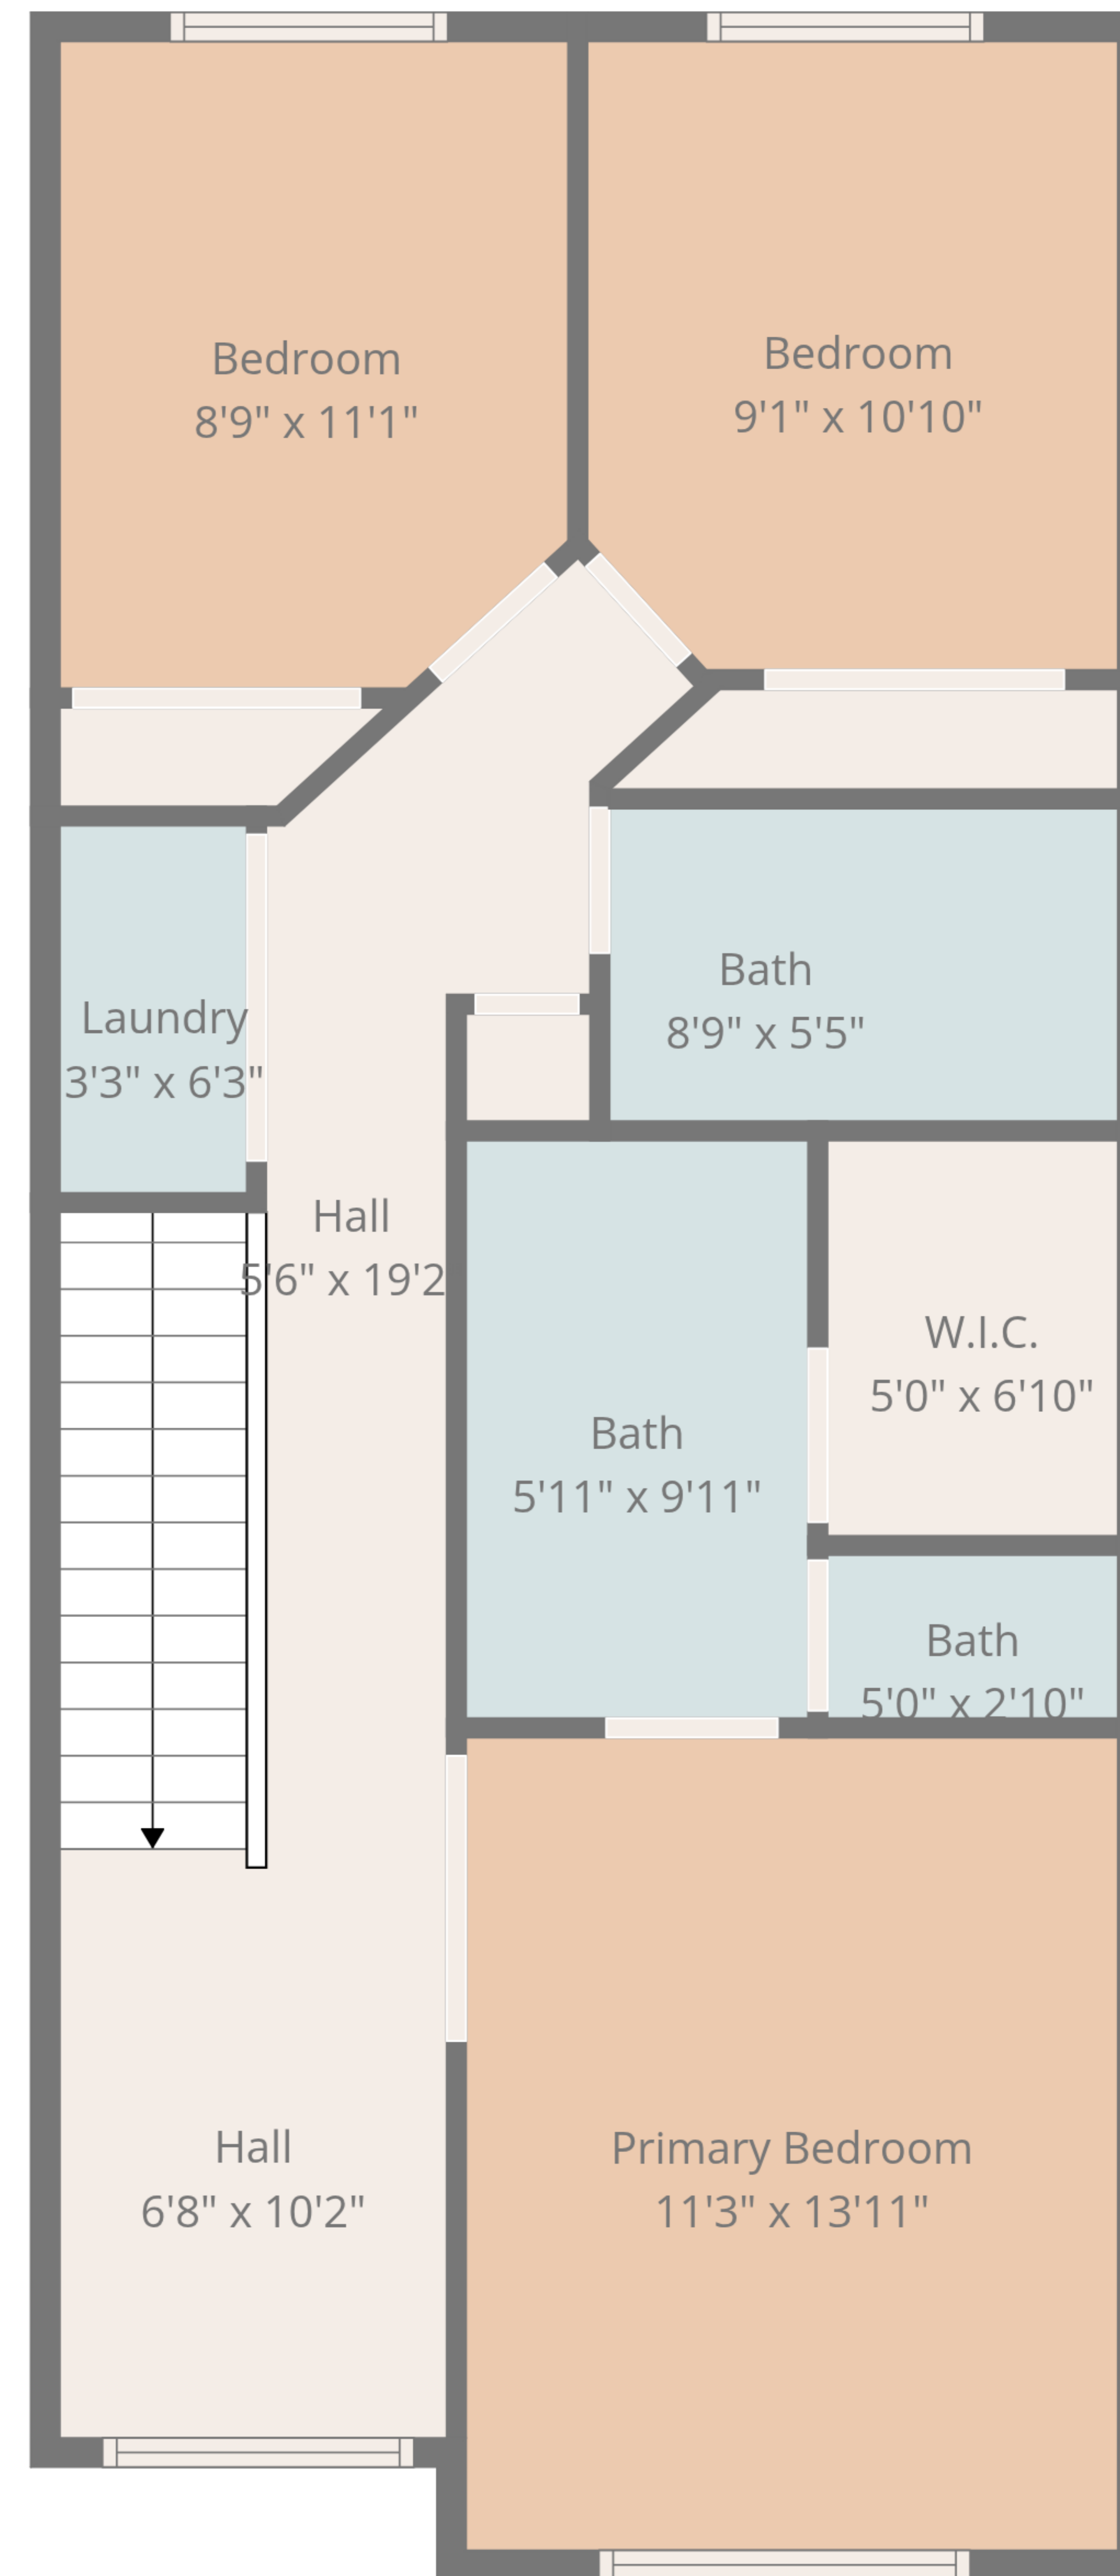

Total: 1305 sq. ft

1st Floor: 533 sq. Ft, 2nd Floor: 772 sq. ft

Excluded Areas: Garage: 203 sq. Ft, Walls: 136 sq. ft

Total: 1305 sq. ft

1st Floor: 533 sq. Ft, 2nd Floor: 772 sq. ft

Excluded Areas: Garage: 203 sq. Ft, Walls: 136 sq. ft

1st Floor

2nd Floor

Total: 1305 sq. ft
 1st Floor: 533 sq. Ft, 2nd Floor: 772 sq. ft
 Excluded Areas: Garage: 203 sq. Ft, Walls: 136 sq. ft