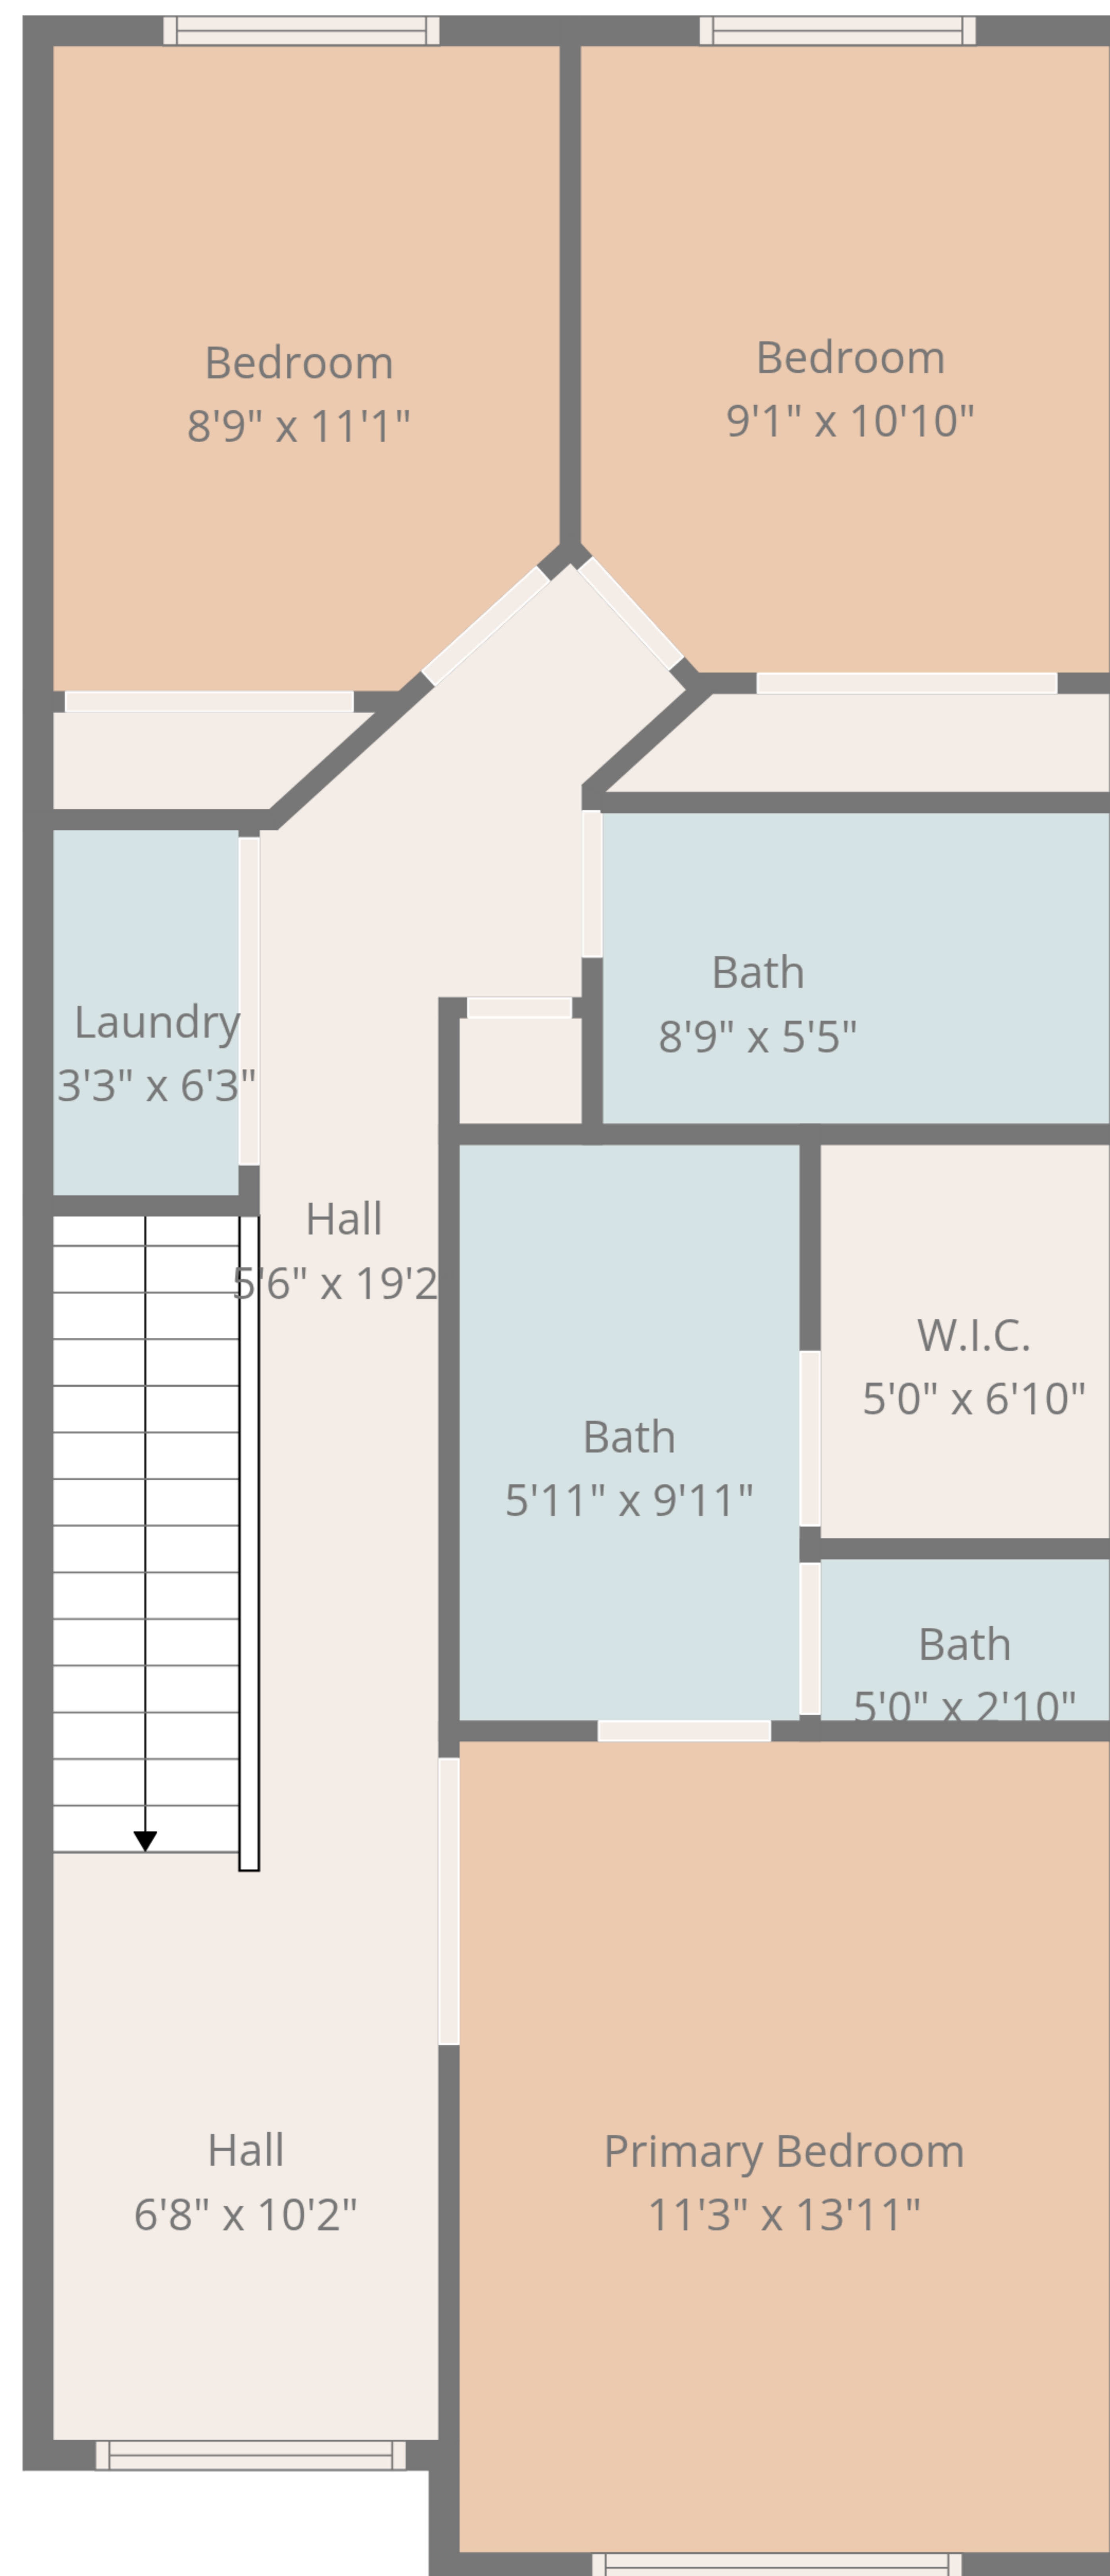

Total: 1305 sq. ft

1st Floor: 533 sq. Ft, 2nd Floor: 772 sq. ft

Excluded Areas: Garage: 203 sq. Ft, Walls: 136 sq. ft

Total: 1305 sq. ft

1st Floor: 533 sq. Ft, 2nd Floor: 772 sq. ft

Excluded Areas: Garage: 203 sq. Ft, Walls: 136 sq. ft

1st Floor

2nd Floor

Total: 1305 sq. ft
 1st Floor: 533 sq. Ft, 2nd Floor: 772 sq. ft
 Excluded Areas: Garage: 203 sq. Ft, Walls: 136 sq. ft