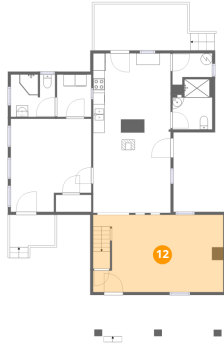

3835 Hardy Road, Hardy, Franklin County, Virginia, United States, 24101

12 Floor 1 - Living Room

Dimensions: 22'5" x 13'4"
Area: 296 sq. ft
Counted as living area: Yes

Heated: Yes
Finished: Yes
Enclosed: Yes
Contiguous: Yes
Permitted: Yes
Wet space: No
Addition: No
Conversion: No