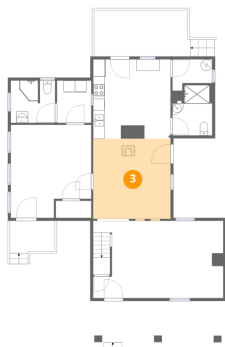

## 1 Floor 1 - Porch

---

Dimensions: 7'9" x 5'7"  
Area: 48 sq. ft  
Counted as living area: No

Heated: No  
Finished: No  
Enclosed: No  
Contiguous: Yes  
Permitted: Yes  
Wet space: No  
Addition: No  
Conversion: No

## 2 Floor 1 - Laundry

---

Dimensions: 5'11" x 7'3"  
Area: 43 sq. ft  
Counted as living area: Yes

Heated: Yes  
Finished: Yes  
Enclosed: Yes  
Contiguous: Yes  
Permitted: Yes  
Wet space: No  
Addition: No  
Conversion: No

### 3 Floor 1 - Dining Area

Dimensions: 13'4" x 13'10"  
Area: 186 sq. ft  
Counted as living area: Yes

Heated: Yes  
Finished: Yes  
Enclosed: Yes  
Contiguous: Yes  
Permitted: Yes  
Wet space: No  
Addition: No  
Conversion: No

### 4 Floor 1 - Porch

Dimensions: 7'2" x 13'8"  
Area: 98 sq. ft  
Counted as living area: No

Heated: No  
Finished: No  
Enclosed: No  
Contiguous: Yes  
Permitted: Yes  
Wet space: No  
Addition: No  
Conversion: No