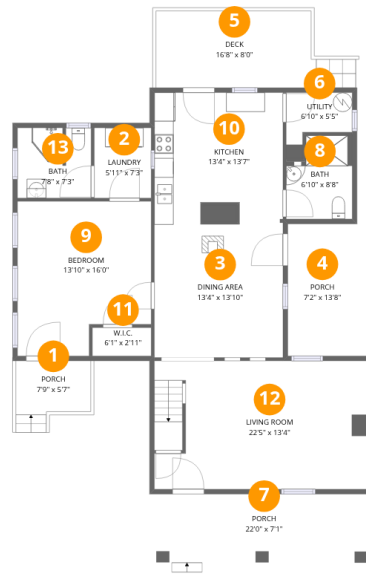

Home data report

3835 Hardy Road, Hardy, Franklin County, Virginia, United States, 24101

Room dimensions

Floor 1

Total:1095sqft Excluded: 444sqft

#		Dimensions	sqft	Counted as living area
1	Porch	7'9" x 5'7"	48 sq. ft	No
2	Laundry	5'11" x 7'3"	43 sq. ft	Yes
3	Dining Area	13'4" x 13'10"	186 sq. ft	Yes
4	Porch	7'2" x 13'8"	98 sq. ft	No
5	Deck	16'8" x 8'0"	142 sq. ft	No
6	Utility	6'10" x 5'5"	33 sq. ft	Yes
7	Porch	22'0" x 7'1"	156 sq. ft	No
8	Bath	6'10" x 8'8"	54 sq. ft	Yes
9	Bedroom	13'10" x 16'0"	201 sq. ft	Yes
10	Kitchen	13'4" x 13'7"	173 sq. ft	Yes
11	W.I.C.	6'1" x 2'11"	18 sq. ft	Yes