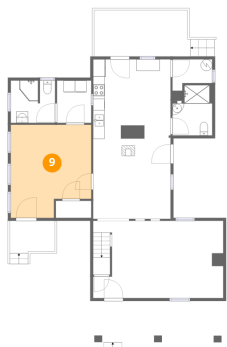

3835 Hardy Road, Hardy, Franklin County, Virginia, United States, 24101

9 Floor 1 - Bedroom

Dimensions: 13'10" x 16'0"
Area: 201 sq. ft
Counted as living area: Yes

Heated: Yes
Finished: Yes
Enclosed: Yes
Contiguous: Yes
Permitted: Yes
Wet space: No
Addition: No
Conversion: No