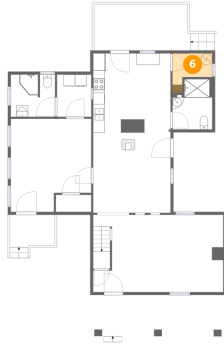

### 3 Floor 1 - Dining Area

Dimensions: 13'4" x 13'10"  
Area: 186 sq. ft  
Counted as living area: Yes

Heated: Yes  
Finished: Yes  
Enclosed: Yes  
Contiguous: Yes  
Permitted: Yes  
Wet space: No  
Addition: No  
Conversion: No

### 4 Floor 1 - Porch

Dimensions: 7'2" x 13'8"  
Area: 98 sq. ft  
Counted as living area: No

Heated: No  
Finished: No  
Enclosed: No  
Contiguous: Yes  
Permitted: Yes  
Wet space: No  
Addition: No  
Conversion: No

### 5 Floor 1 - Deck

Dimensions: 16'8" x 8'0"  
Area: 142 sq. ft  
Counted as living area: No

Heated: No  
Finished: No  
Enclosed: No  
Contiguous: Yes  
Permitted: Yes  
Wet space: No  
Addition: No  
Conversion: No

### 6 Floor 1 - Utility

Dimensions: 6'10" x 5'5"  
Area: 33 sq. ft  
Counted as living area: Yes

Heated: Yes  
Finished: Yes  
Enclosed: Yes  
Contiguous: Yes  
Permitted: Yes  
Wet space: No  
Addition: No  
Conversion: No