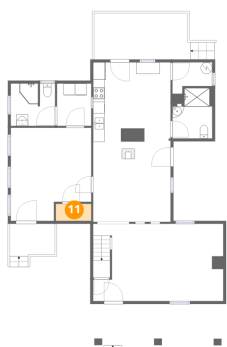

11 Floor 1 - W.I.C.

Dimensions: 6'1" x 2'11"
Area: 18 sq. ft
Counted as living area: Yes

Heated: Yes
Finished: Yes
Enclosed: Yes
Contiguous: Yes
Permitted: Yes
Wet space: No
Addition: No
Conversion: No