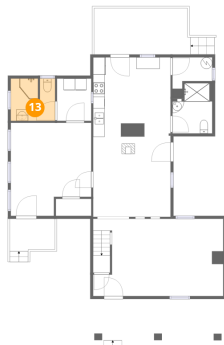

13 Floor 1 - Bath

Dimensions: 7'8" x 7'3"
Area: 54 sq. ft
Counted as living area: Yes

Heated: Yes
Finished: Yes
Enclosed: Yes
Contiguous: Yes
Permitted: Yes
Wet space: Yes
Addition: No
Conversion: No