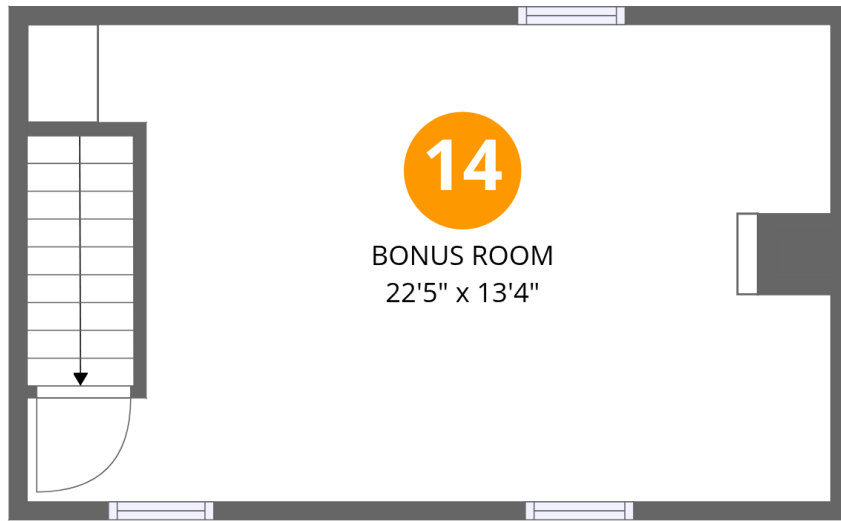

## Room dimensions

Floor 1

Total:1095sqft Excluded: 444sqft

#		Dimensions	sqft	Counted as living area
1	Porch	7'9" x 5'7"	48 sq. ft	No
2	Laundry	5'11" x 7'3"	43 sq. ft	Yes
3	Dining Area	13'4" x 13'10"	186 sq. ft	Yes
4	Porch	7'2" x 13'8"	98 sq. ft	No
5	Deck	16'8" x 8'0"	142 sq. ft	No
6	Utility	6'10" x 5'5"	33 sq. ft	Yes
7	Porch	22'0" x 7'1"	156 sq. ft	No
8	Bath	6'10" x 8'8"	54 sq. ft	Yes
9	Bedroom	13'10" x 16'0"	201 sq. ft	Yes
10	Kitchen	13'4" x 13'7"	173 sq. ft	Yes
11	W.I.C.	6'1" x 2'11"	18 sq. ft	Yes

## Room dimensions

Floor 2

Total:299sqft

Excluded: 0sqft

#		Dimensions	sqft	Counted as living area
14	Bonus Room	22'5" x 13'4"	269 sq. ft	Yes