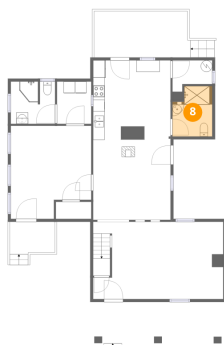

8 Floor 1 - Bath

Dimensions: 6'10" x 8'8"
Area: 54 sq. ft
Counted as living area: Yes

Heated: Yes
Finished: Yes
Enclosed: Yes
Contiguous: Yes
Permitted: Yes
Wet space: Yes
Addition: No
Conversion: No