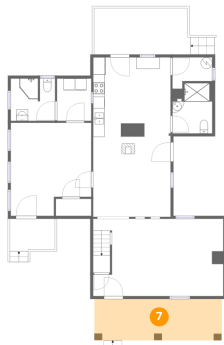

### 4 Floor 1 - Porch

Dimensions: 7'2" x 13'8"  
Area: 98 sq. ft  
Counted as living area: No

Heated: No  
Finished: No  
Enclosed: No  
Contiguous: Yes  
Permitted: Yes  
Wet space: No  
Addition: No  
Conversion: No

### 5 Floor 1 - Deck

Dimensions: 16'8" x 8'0"  
Area: 142 sq. ft  
Counted as living area: No

Heated: No  
Finished: No  
Enclosed: No  
Contiguous: Yes  
Permitted: Yes  
Wet space: No  
Addition: No  
Conversion: No

### 6 Floor 1 - Utility

Dimensions: 6'10" x 5'5"  
Area: 33 sq. ft  
Counted as living area: Yes

Heated: Yes  
Finished: Yes  
Enclosed: Yes  
Contiguous: Yes  
Permitted: Yes  
Wet space: No  
Addition: No  
Conversion: No

### 7 Floor 1 - Porch

Dimensions: 22'0" x 7'1"  
Area: 156 sq. ft  
Counted as living area: No

Heated: No  
Finished: No  
Enclosed: No  
Contiguous: Yes  
Permitted: Yes  
Wet space: No  
Addition: No  
Conversion: No