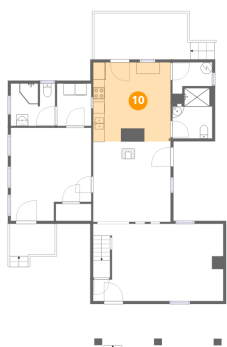

10 Floor 1 - Kitchen

Dimensions: 13'4" x 13'7"
Area: 173 sq. ft
Counted as living area: Yes

Heated: Yes
Finished: Yes
Enclosed: Yes
Contiguous: Yes
Permitted: Yes
Wet space: No
Addition: No
Conversion: No