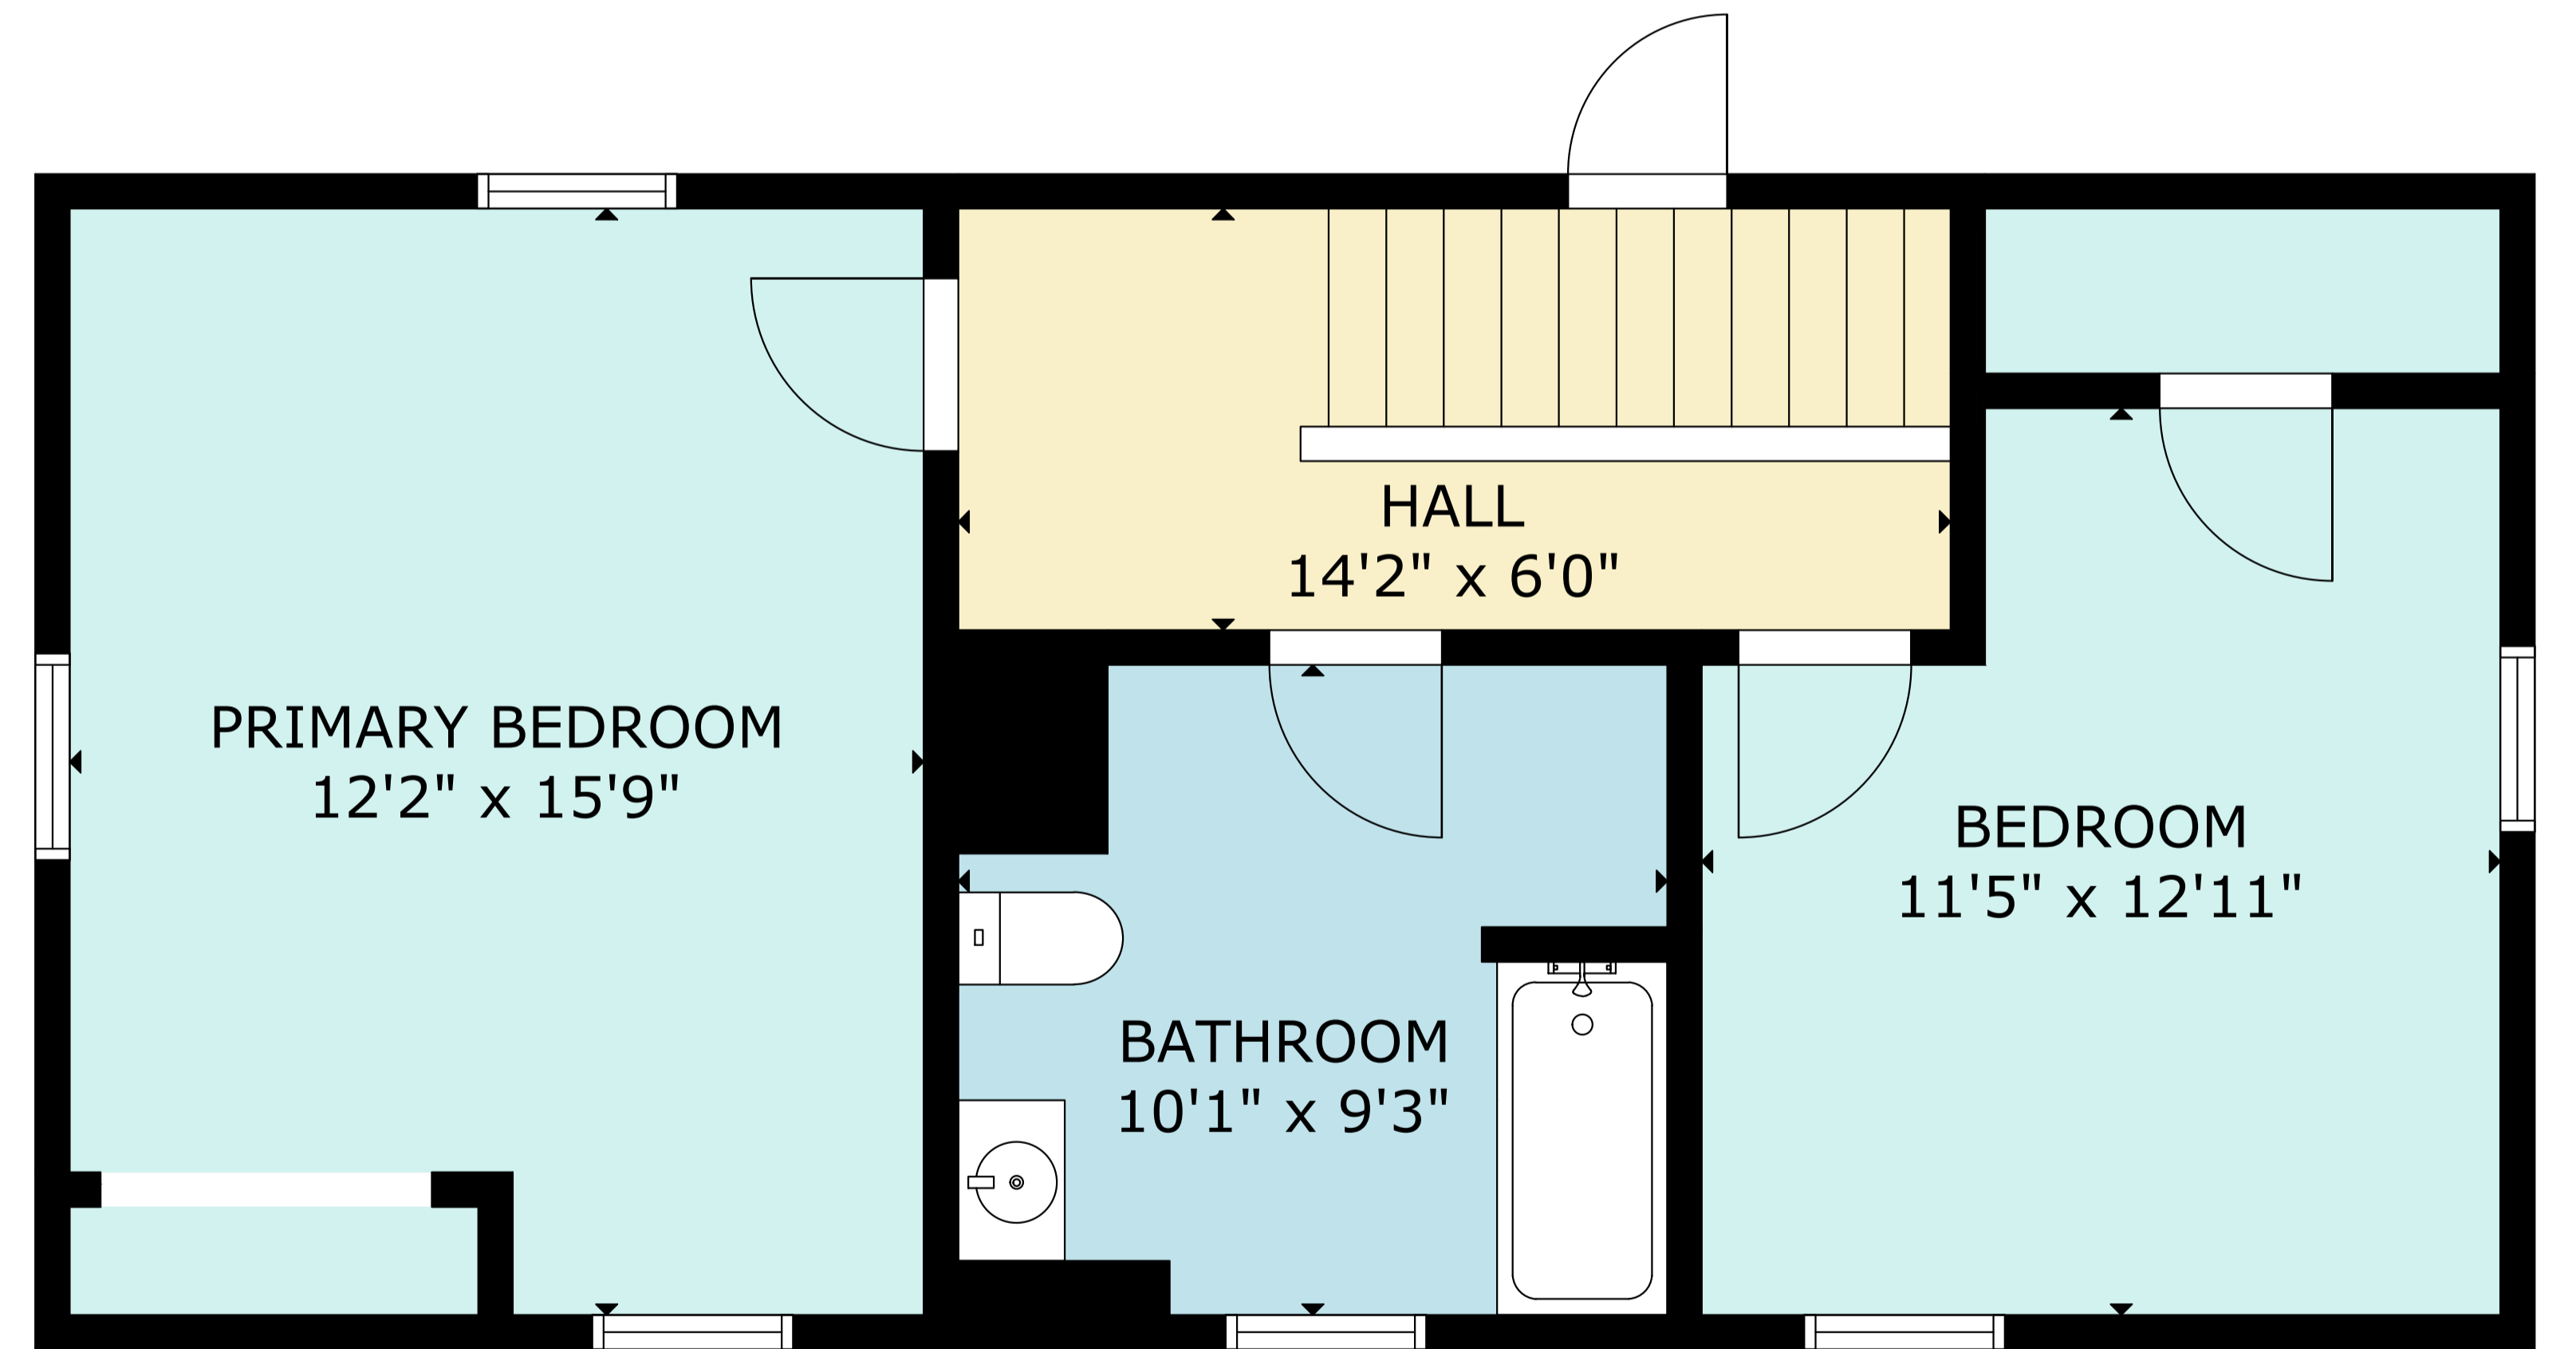

MAIN FLOOR

UPPER LEVEL 1

GROSS INTERNAL AREA
 TOTAL: 1,647 sq ft
 MAIN FLOOR: 1,103 sq ft, UPPER LEVEL 1: 544 sq ft
 SIZE AND DIMENSIONS ARE APPROXIMATE, ACTUAL MAY VARY