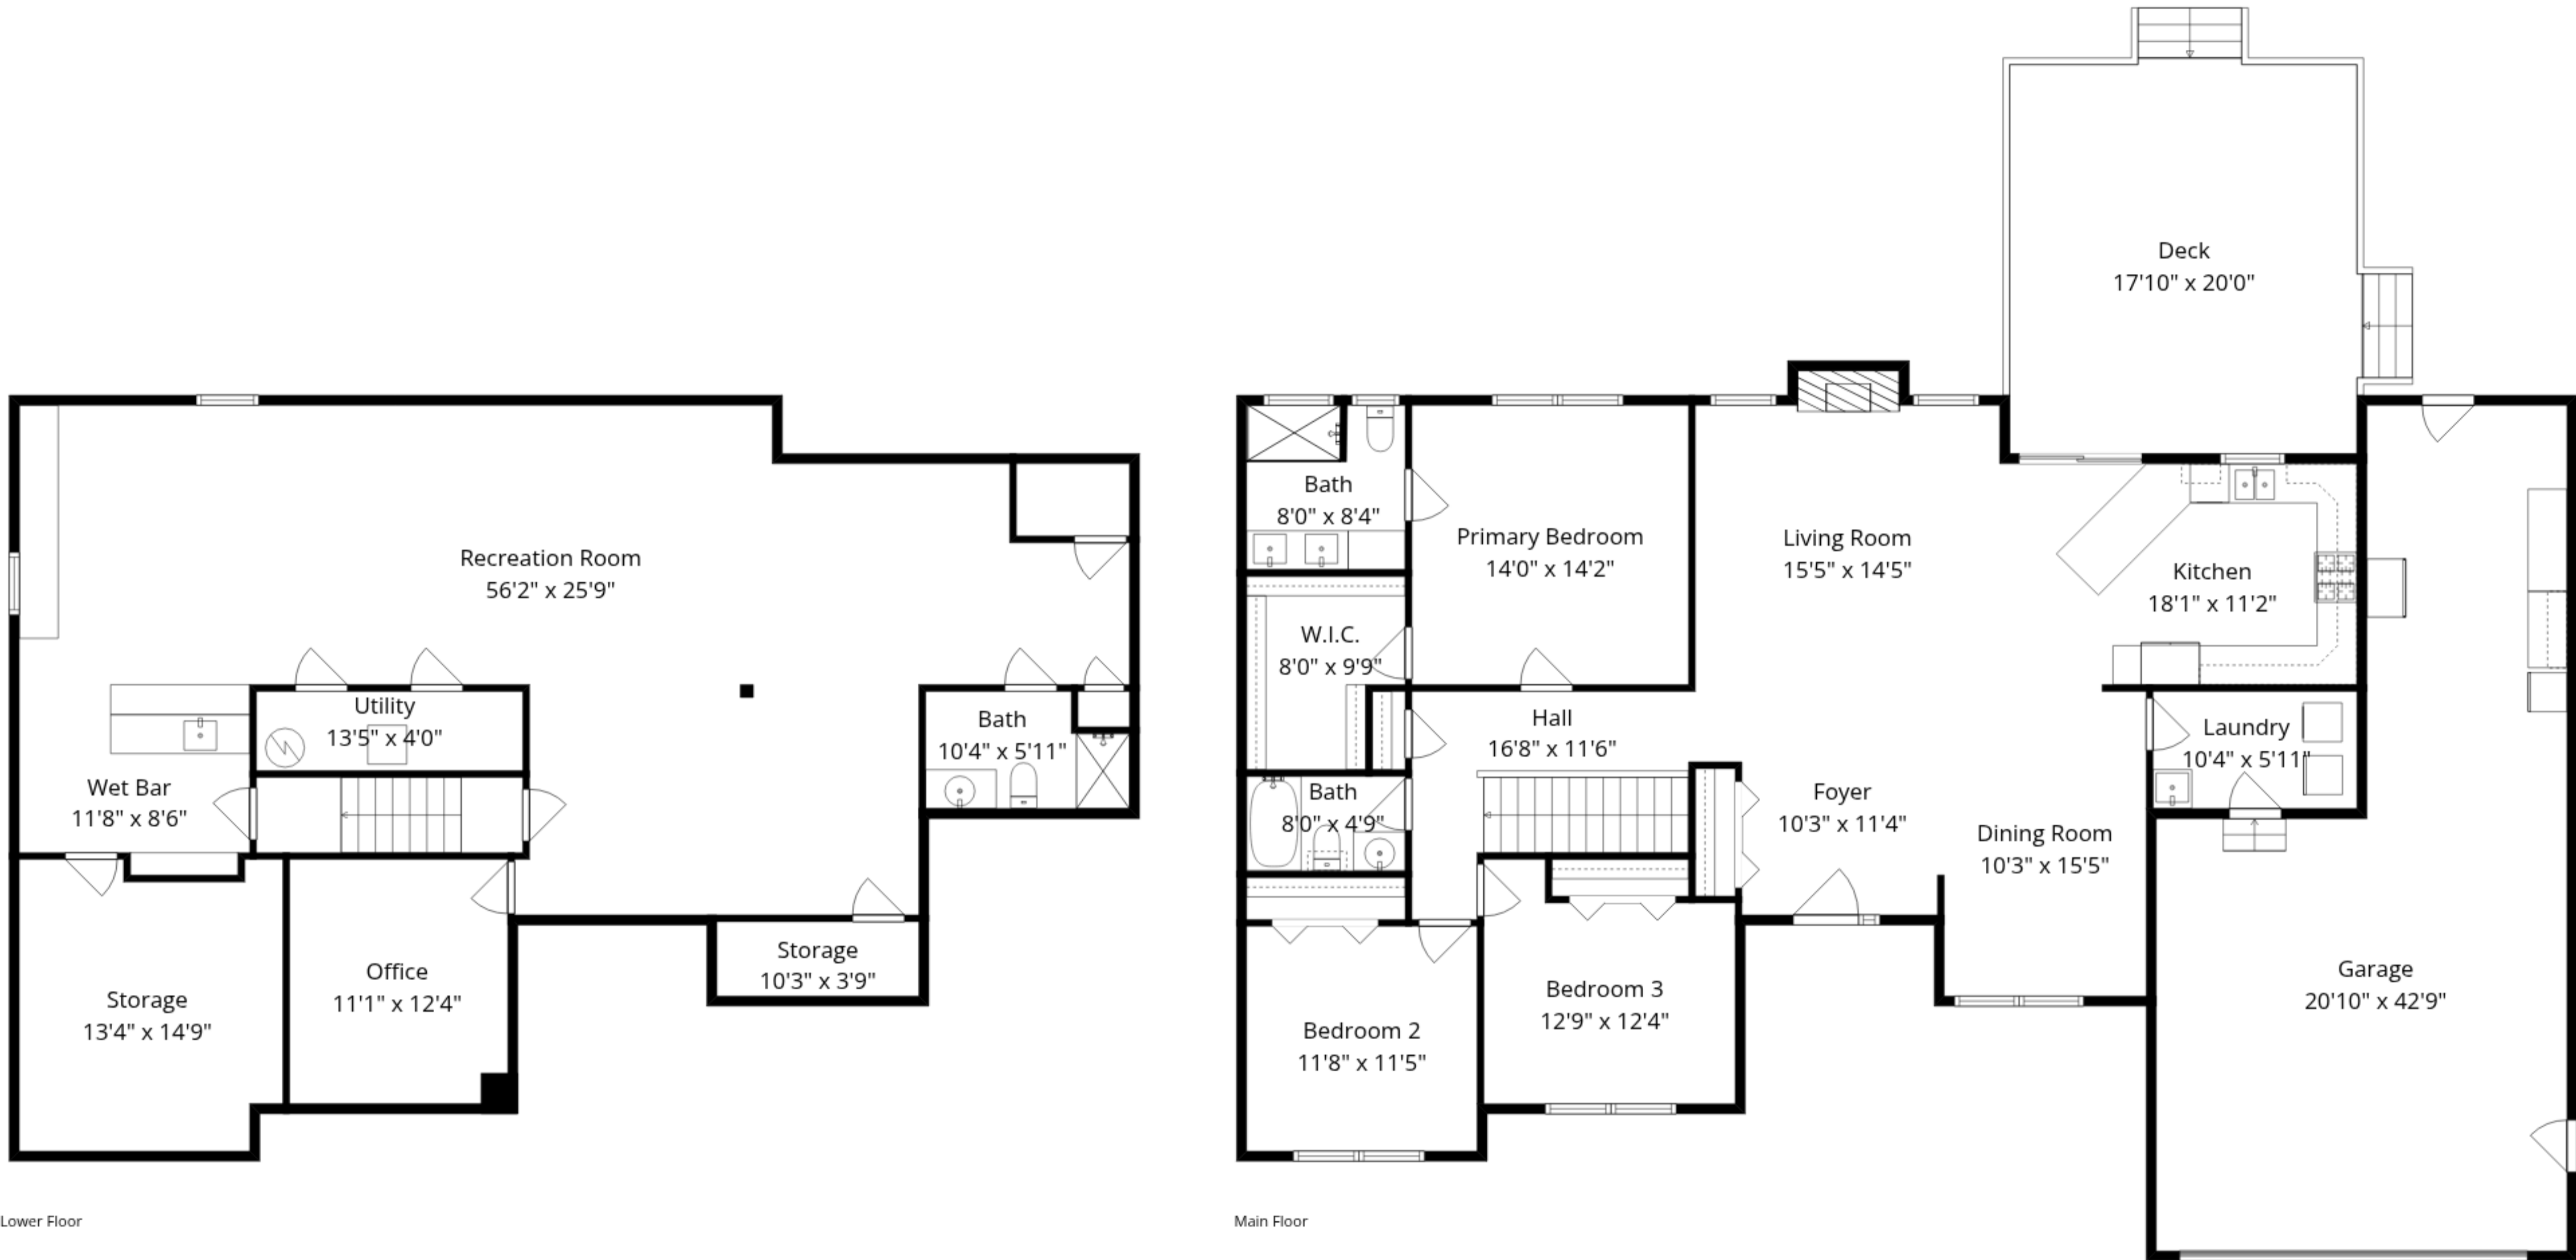

**Total GLA: 3155 sq. ft | Total: 4556 sq. ft**  
 Lower floor: 1413 sq. ft (Excluded areas 329 sq. ft)  
 Main floor: 1742 sq. ft (Excluded areas 1072 sq. ft)

Sizes And Dimensions Are Approximate. Actual May Vary.

Lower Floor

Main Floor