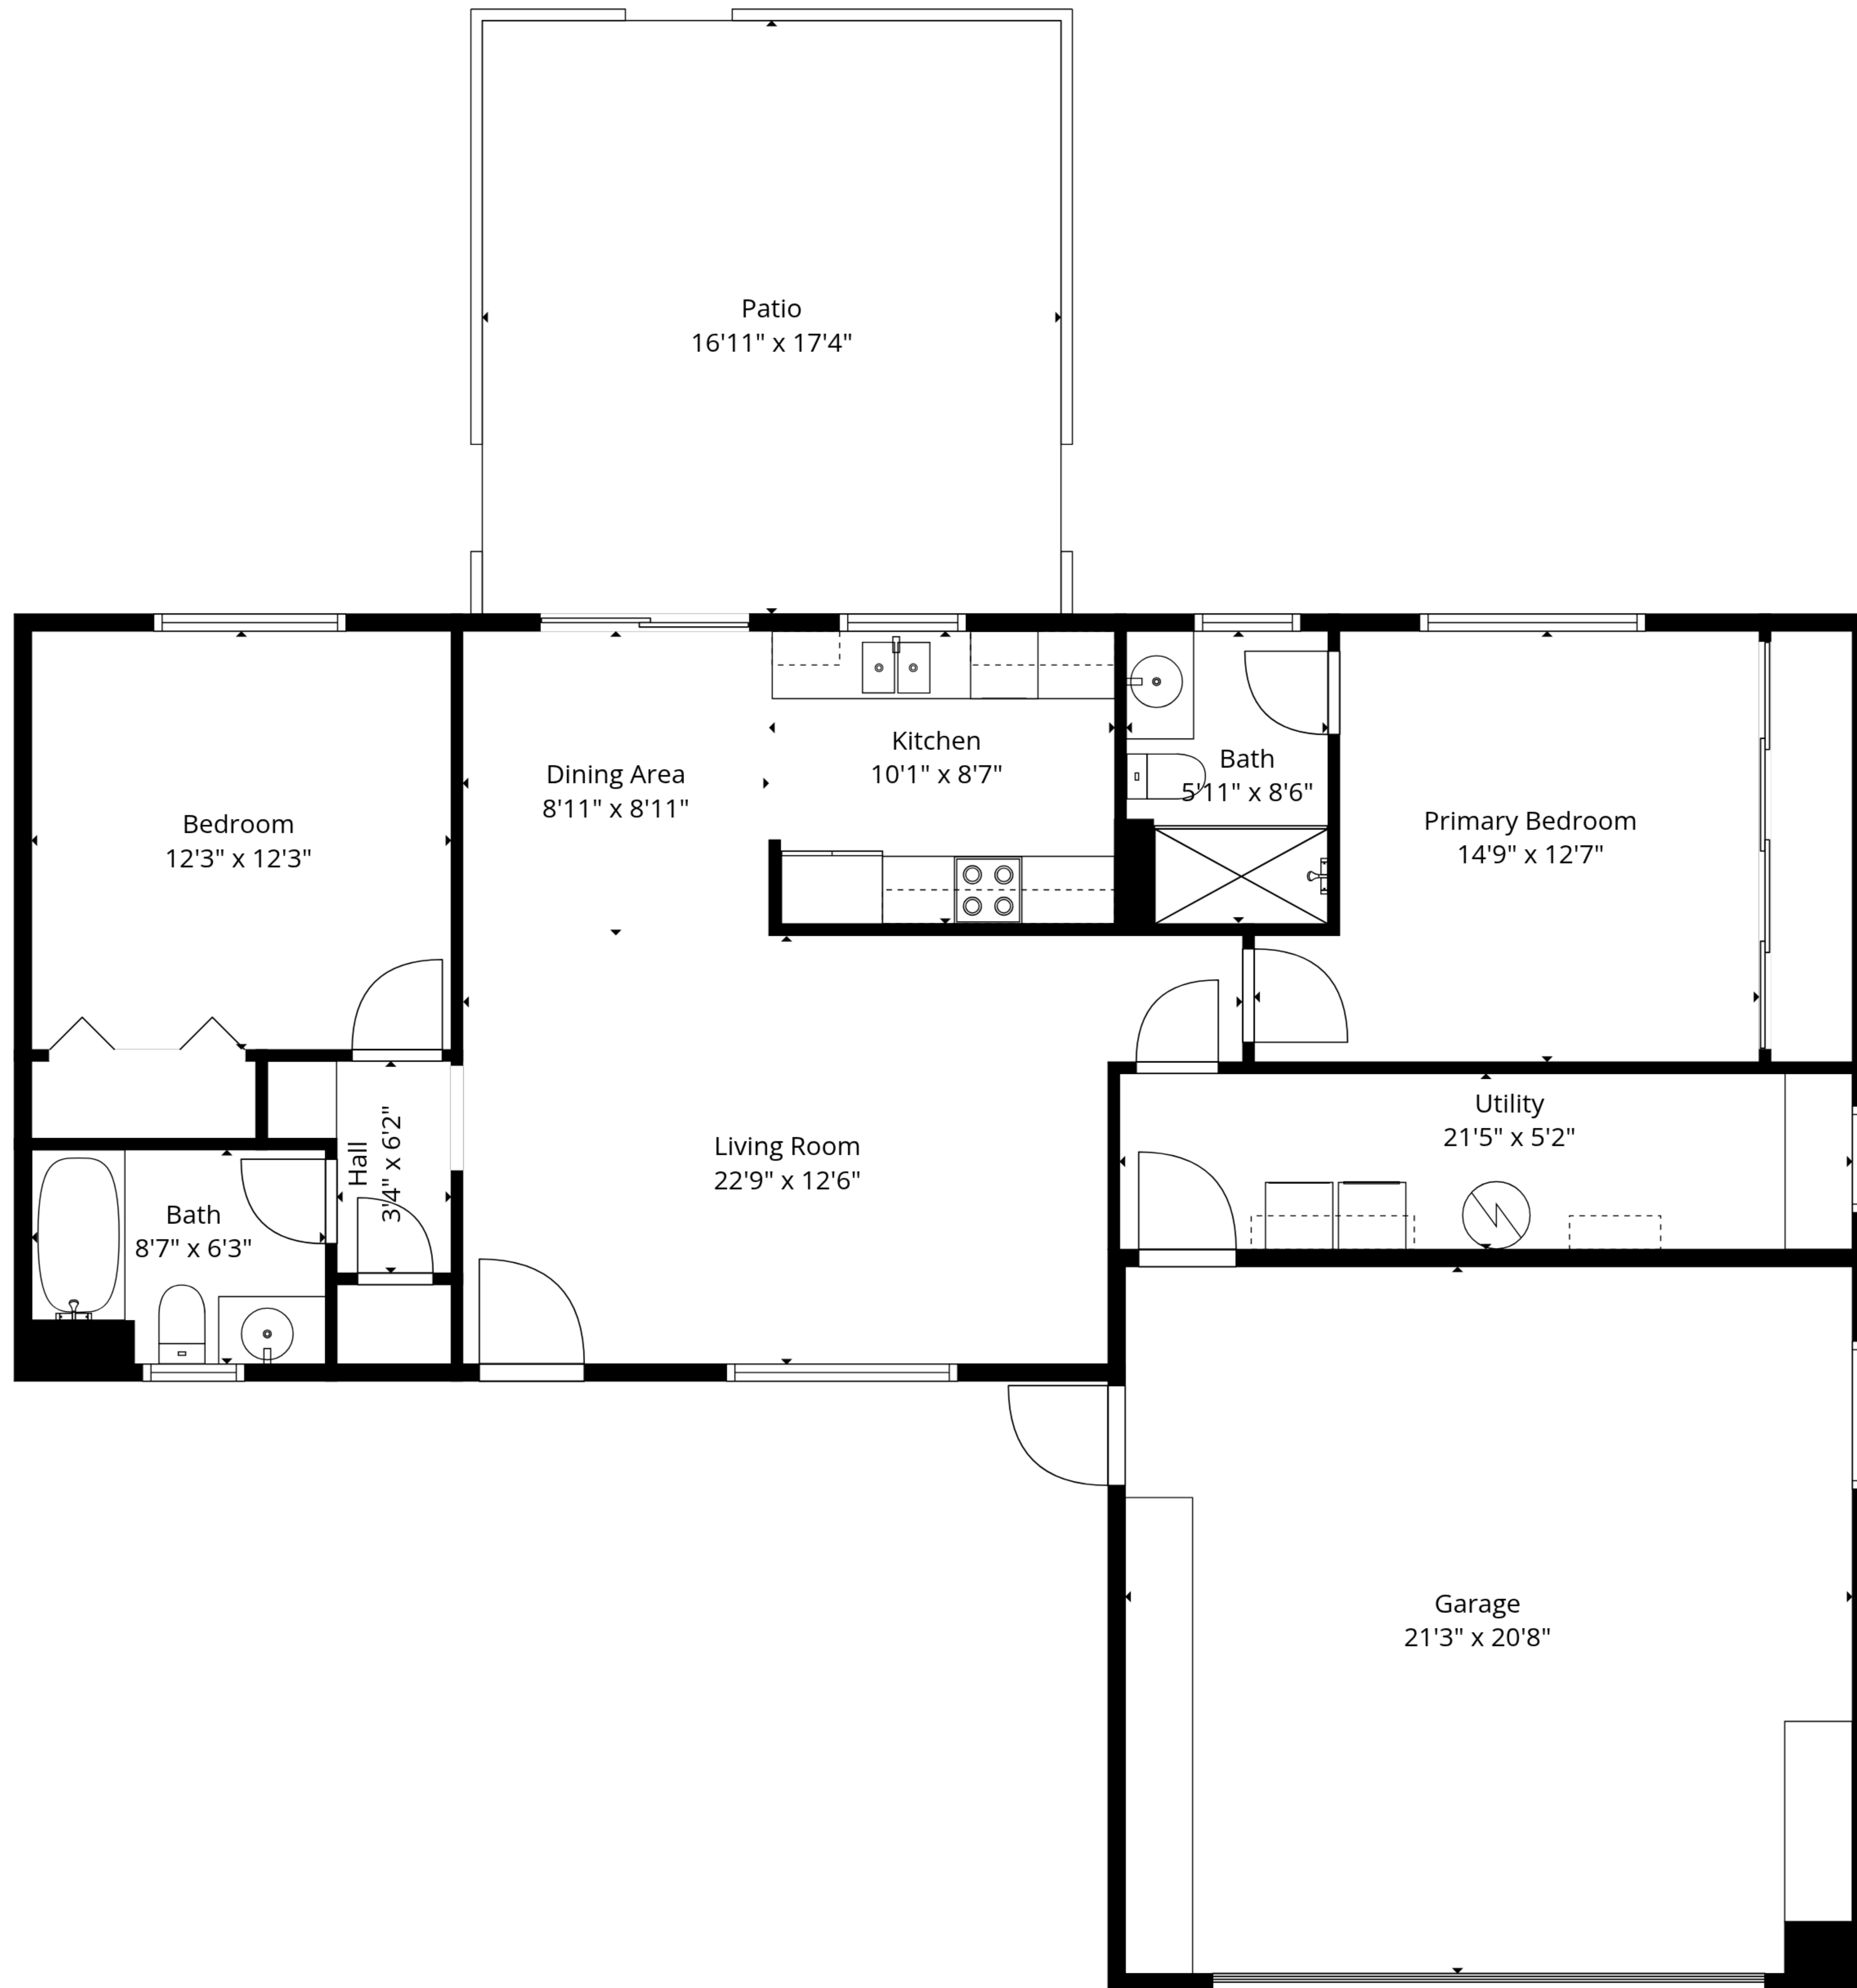

TOTAL: 1067 sq. ft
1st floor: 1067 sq. ft
EXCLUDED AREAS: GARAGE: 439 sq. ft, PATIO: 293 sq. ft, WALLS: 105 sq. ft

Measurements Are Deemed Reliable, But Not Guaranteed.

TOTAL: 1067 sq. ft
 1st floor: 1067 sq. ft
 EXCLUDED AREAS: GARAGE: 439 sq. ft, PATIO: 293 sq. ft, WALLS: 105 sq. ft