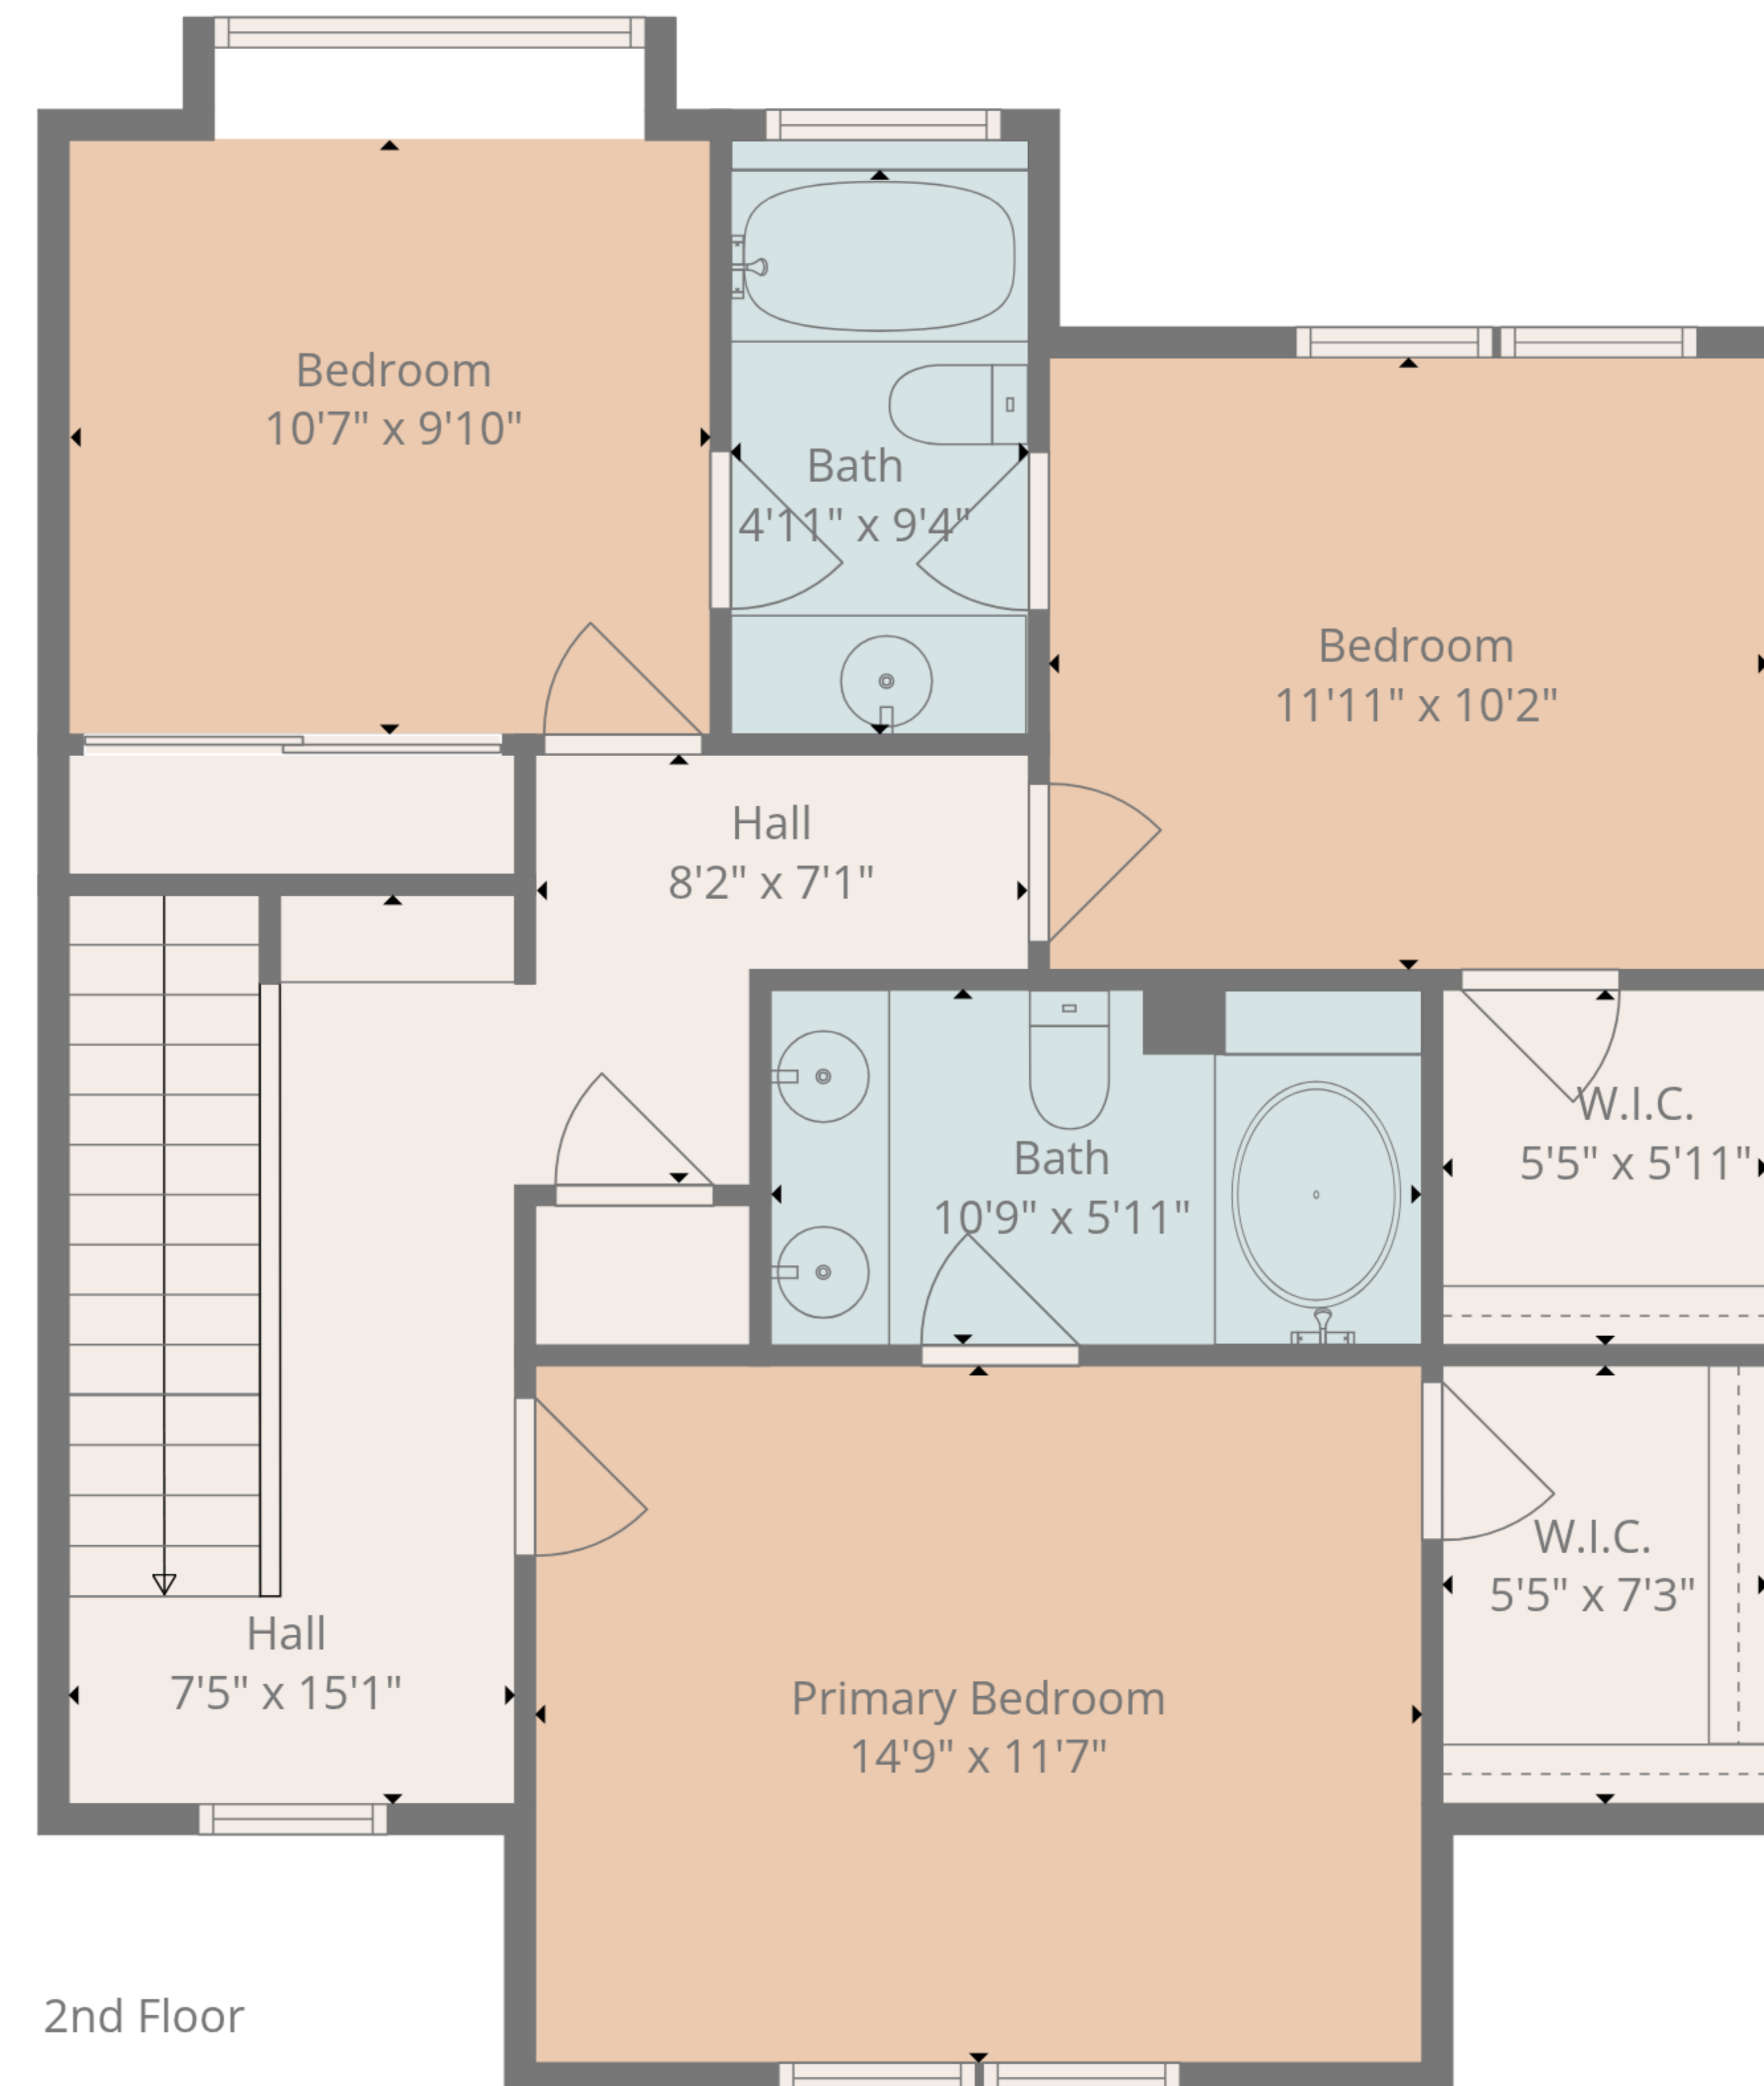

TOTAL: 1497 sq. ft

1st floor: 699 sq. ft, 2nd floor: 798 sq. ft

EXCLUDED AREAS: GARAGE: 490 sq. ft, STORAGE: 26 sq. ft, BAY WINDOW: 13 sq. ft,
WALLS: 140 sq. ft

TOTAL: 1497 sq. ft

1st floor: 699 sq. ft, 2nd floor: 798 sq. ft

EXCLUDED AREAS: GARAGE: 490 sq. ft, STORAGE: 26 sq. ft, BAY WINDOW: 13 sq. ft,
WALLS: 140 sq. ft

1st Floor

2nd Floor

TOTAL: 1497 sq. ft

1st floor: 699 sq. ft, 2nd floor: 798 sq. ft

EXCLUDED AREAS: GARAGE: 490 sq. ft, STORAGE: 26 sq. ft, BAY WINDOW: 13 sq. ft,
WALLS: 140 sq. ft