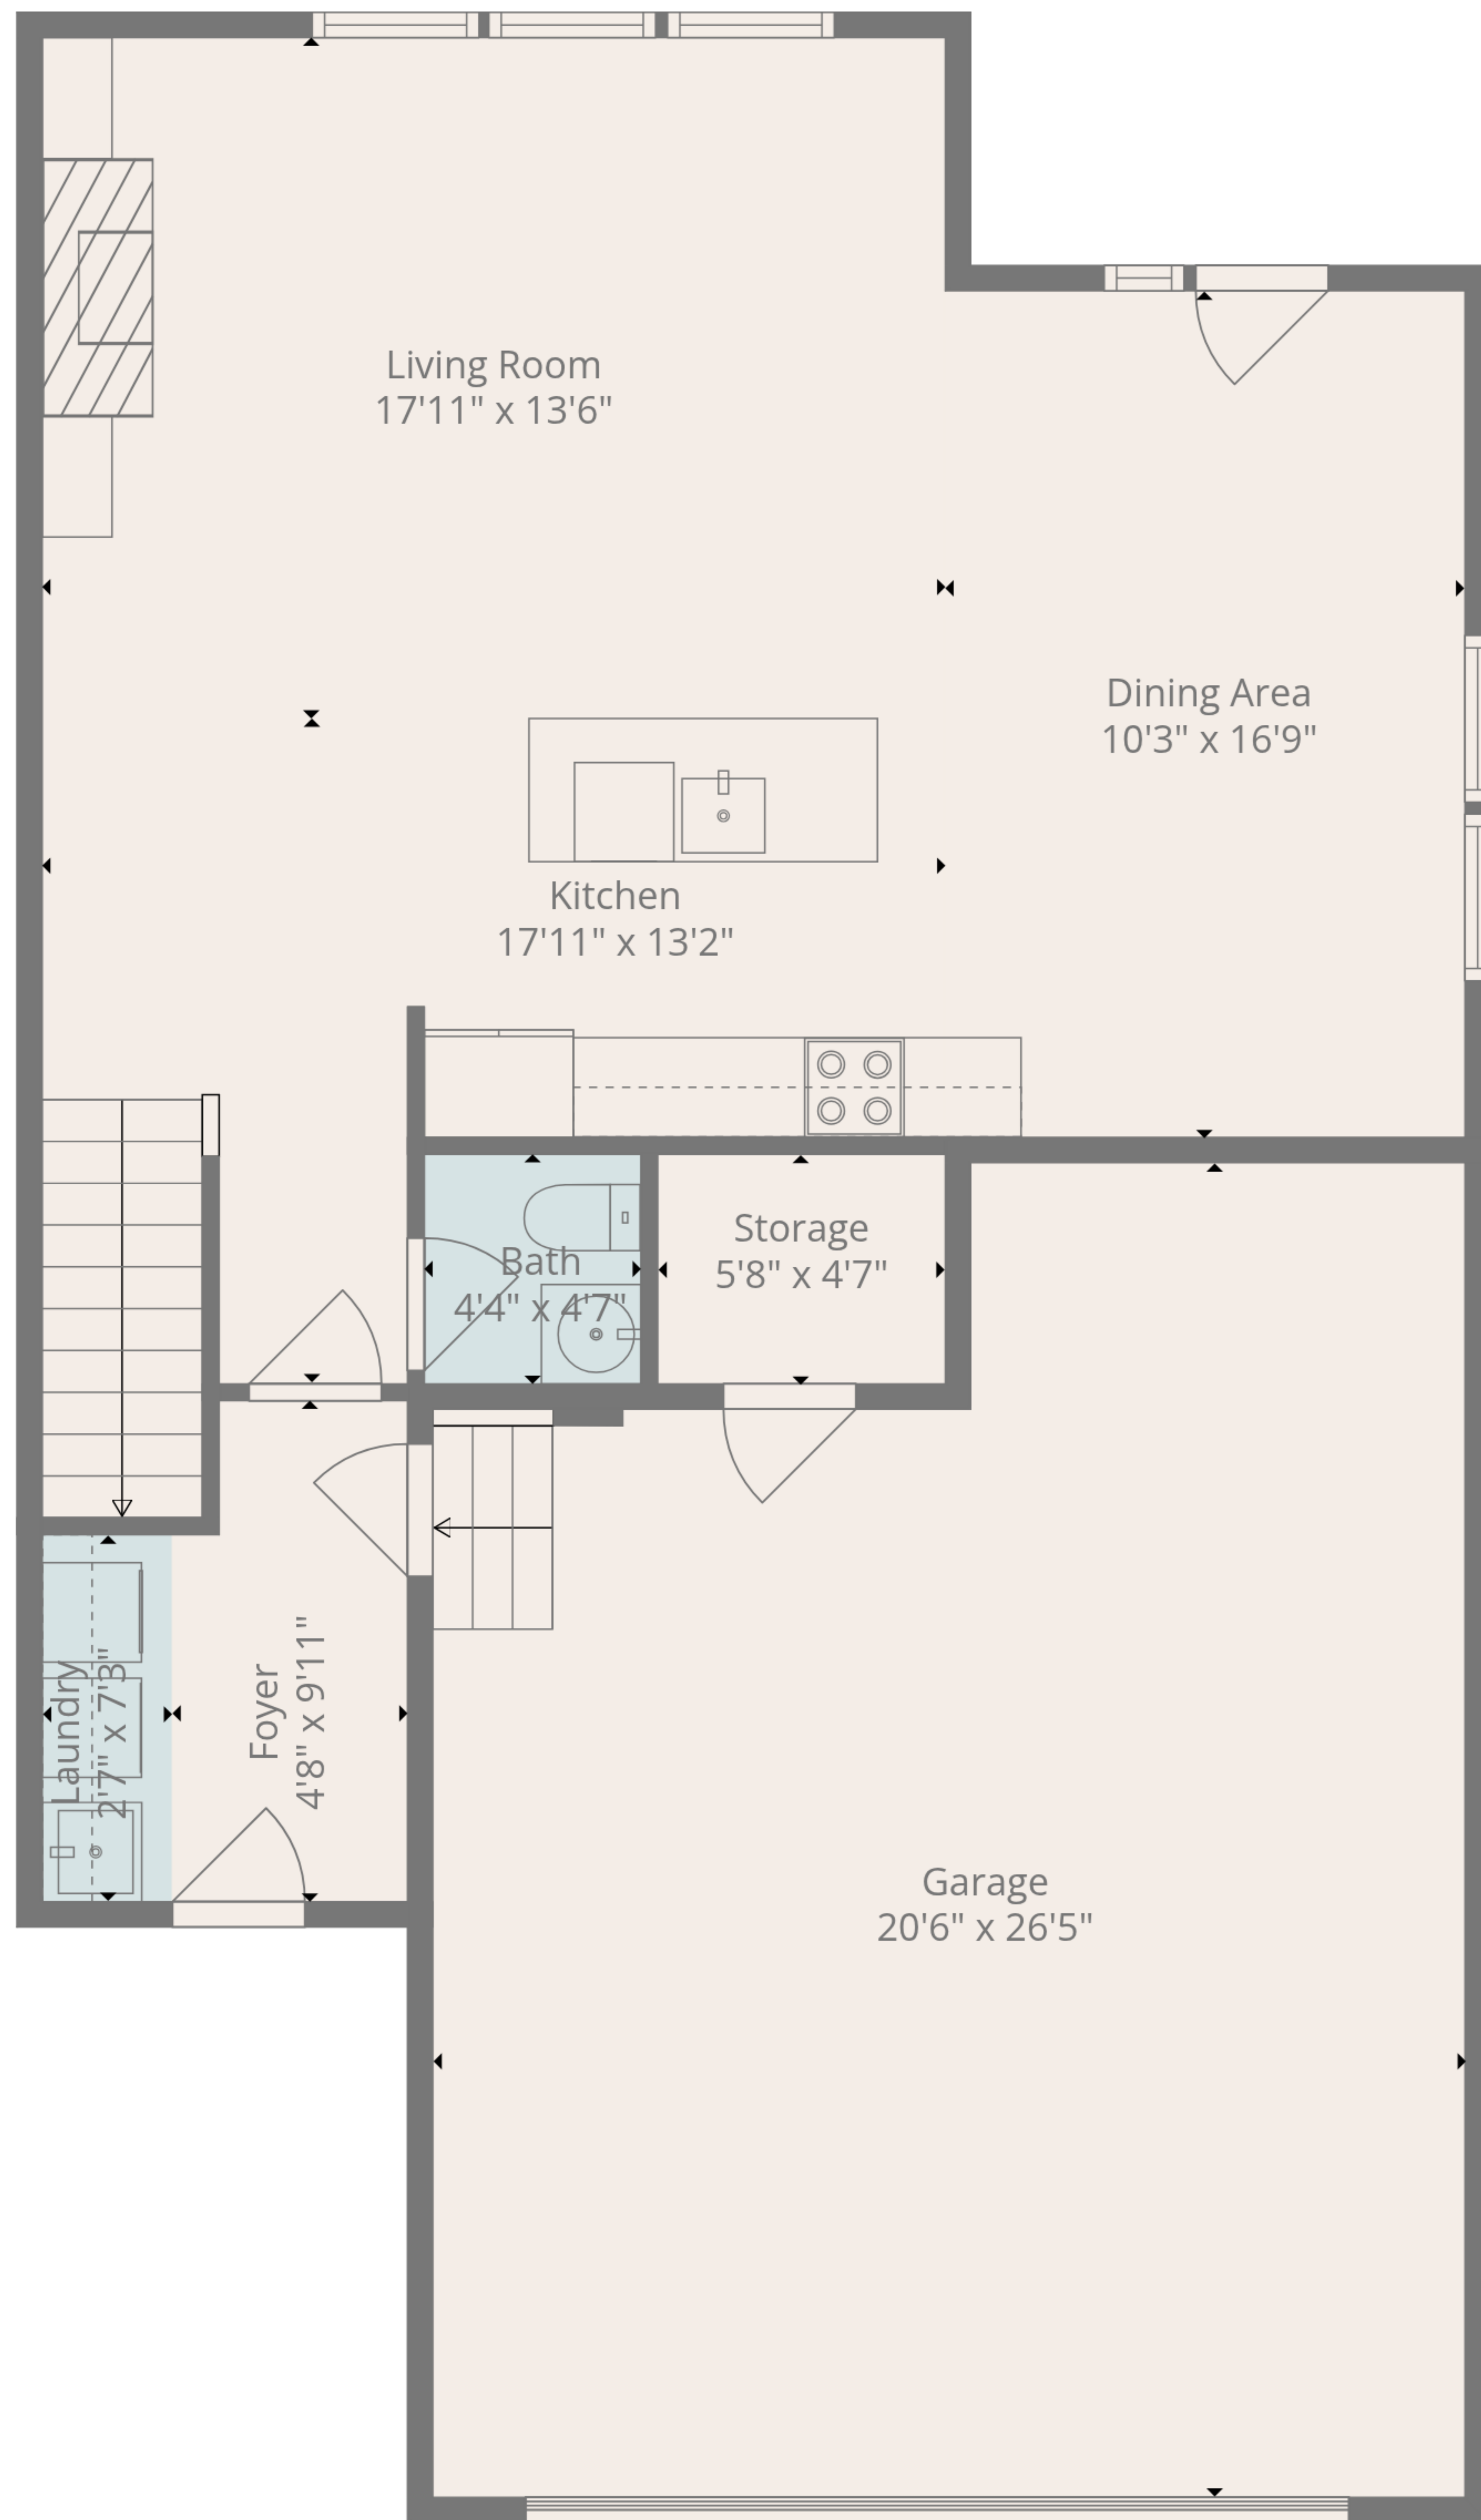

TOTAL: 1497 sq. ft

1st floor: 699 sq. ft, 2nd floor: 798 sq. ft

EXCLUDED AREAS: GARAGE: 490 sq. ft, STORAGE: 26 sq. ft, BAY WINDOW: 13 sq. ft,
WALLS: 140 sq. ft

TOTAL: 1497 sq. ft

1st floor: 699 sq. ft, 2nd floor: 798 sq. ft

EXCLUDED AREAS: GARAGE: 490 sq. ft, STORAGE: 26 sq. ft, BAY WINDOW: 13 sq. ft,
WALLS: 140 sq. ft

1st Floor

2nd Floor

TOTAL: 1497 sq. ft

1st floor: 699 sq. ft, 2nd floor: 798 sq. ft

EXCLUDED AREAS: GARAGE: 490 sq. ft, STORAGE: 26 sq. ft, BAY WINDOW: 13 sq. ft,
WALLS: 140 sq. ft