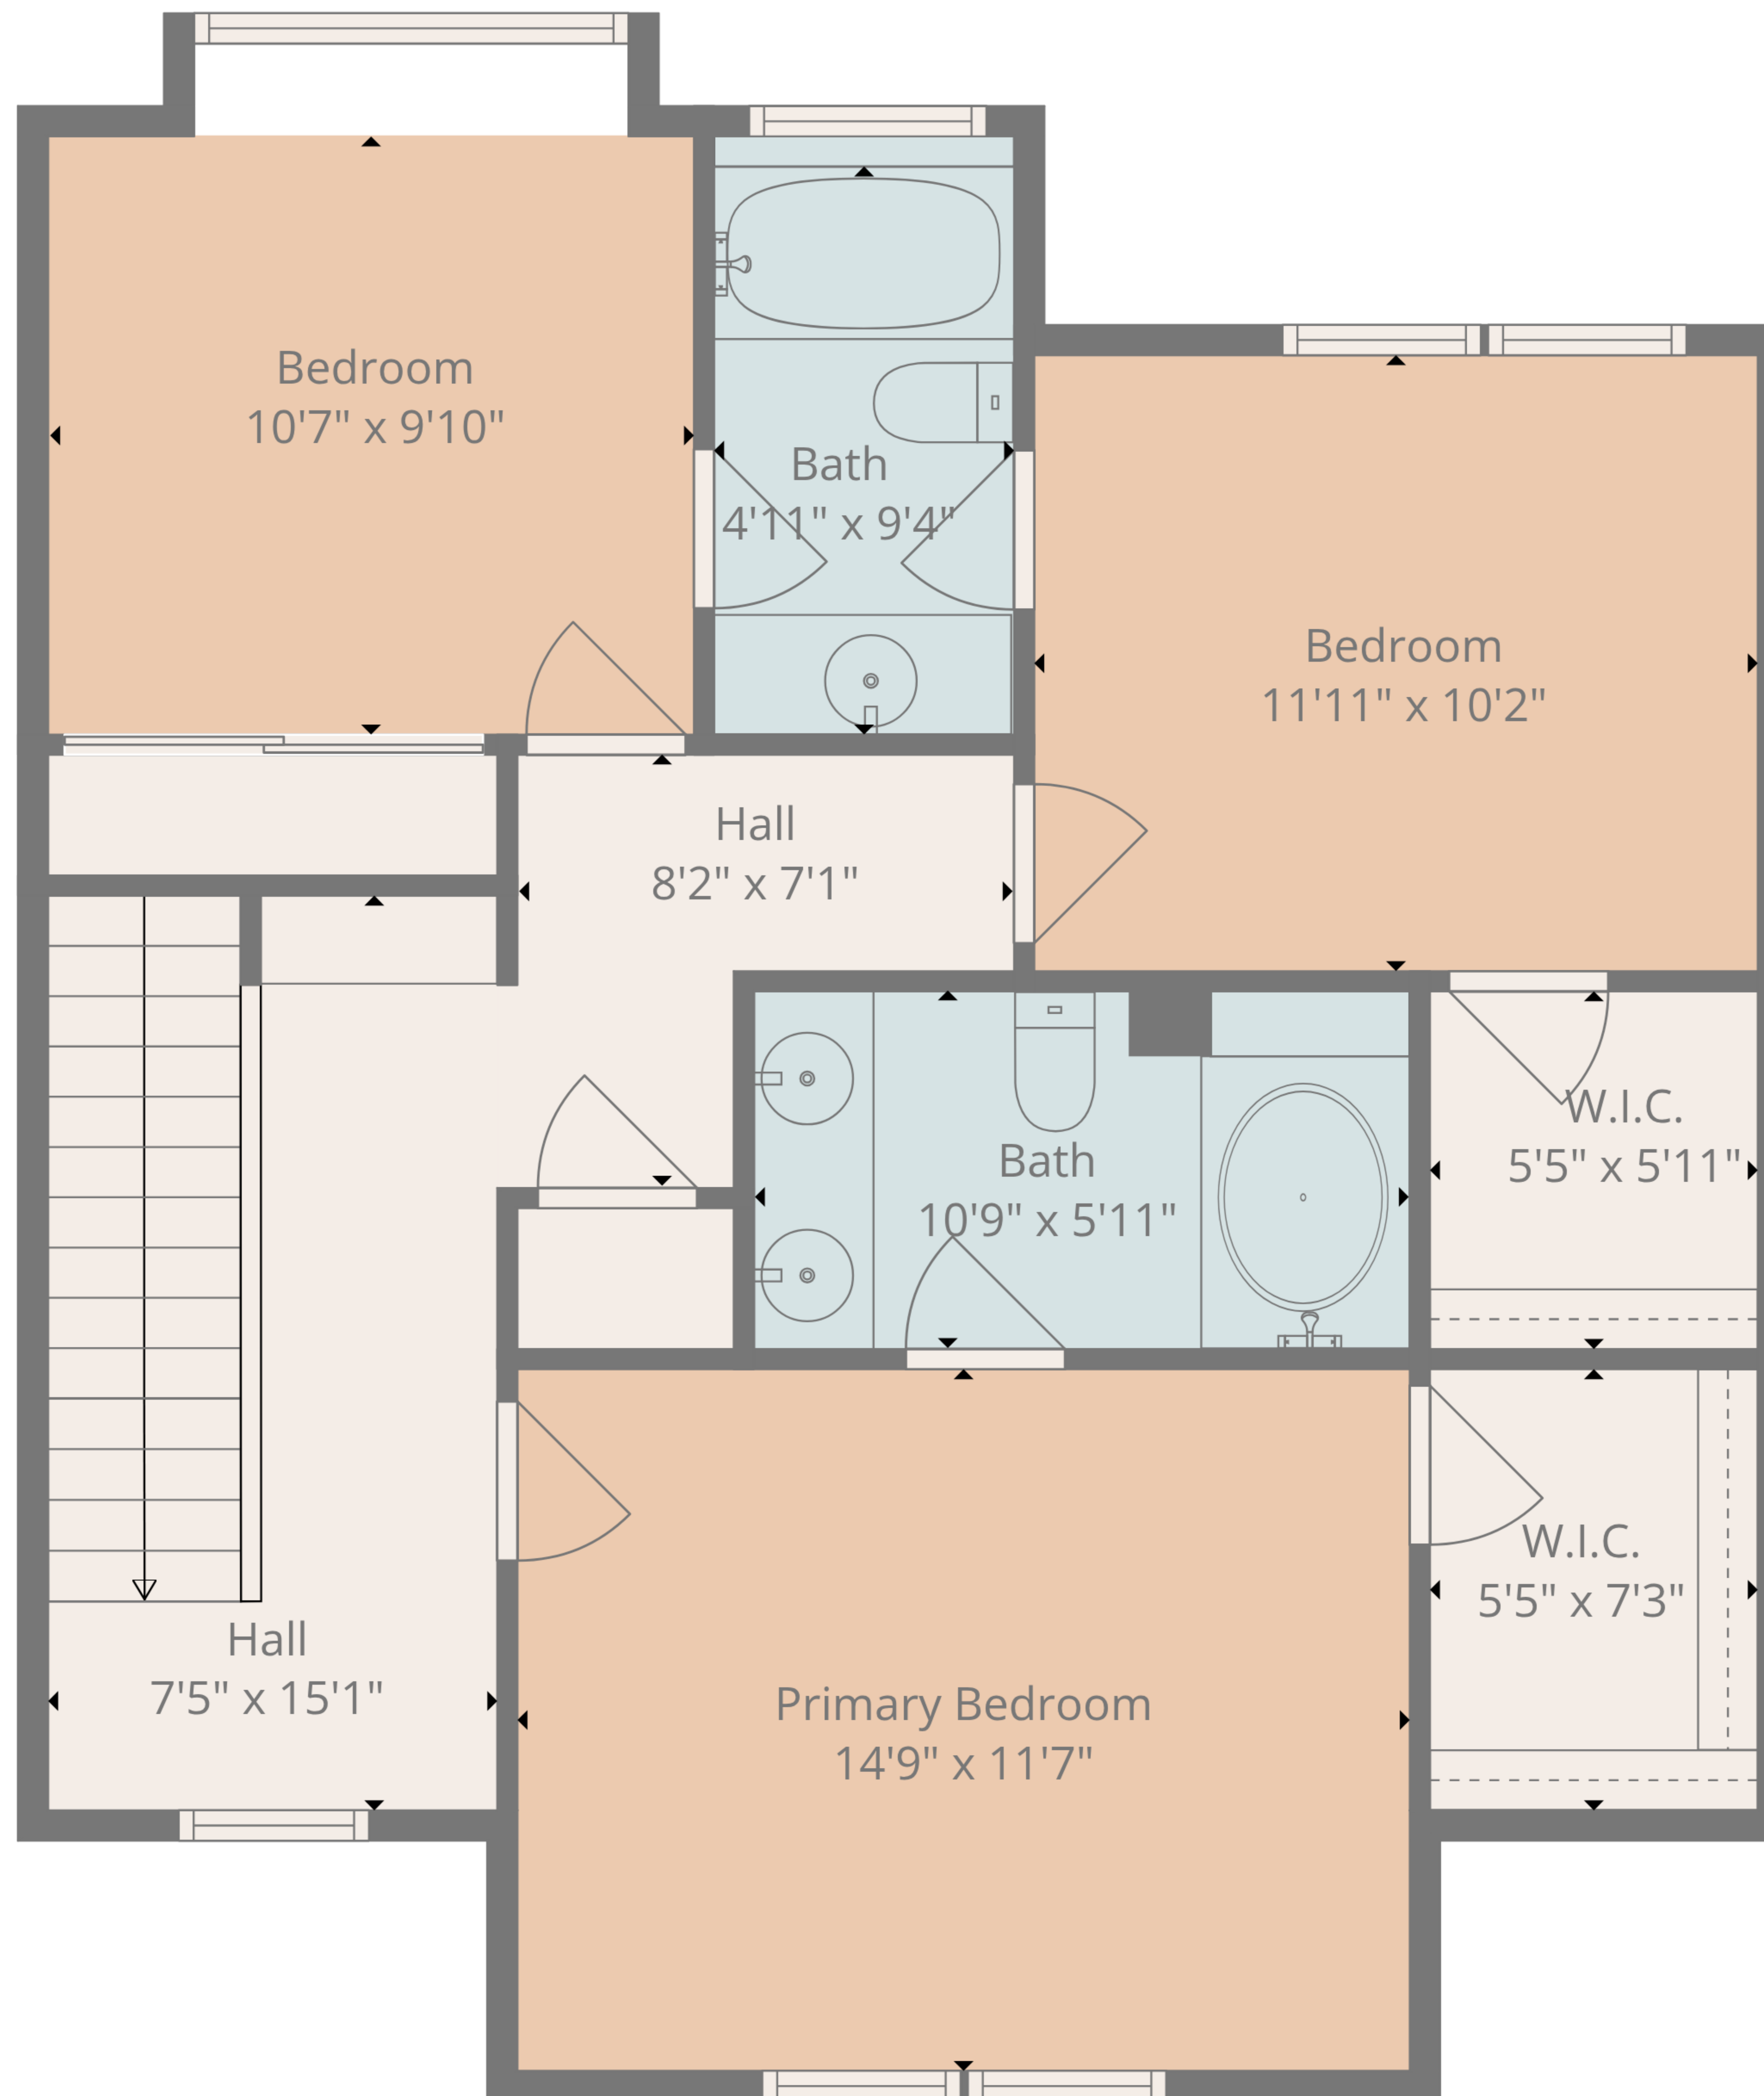

TOTAL: 1497 sq. ft

1st floor: 699 sq. ft, 2nd floor: 798 sq. ft

EXCLUDED AREAS: GARAGE: 490 sq. ft, STORAGE: 26 sq. ft, BAY WINDOW: 13 sq. ft,
WALLS: 140 sq. ft

TOTAL: 1497 sq. ft

1st floor: 699 sq. ft, 2nd floor: 798 sq. ft

EXCLUDED AREAS: GARAGE: 490 sq. ft, STORAGE: 26 sq. ft, BAY WINDOW: 13 sq. ft,
WALLS: 140 sq. ft

1st Floor

2nd Floor

TOTAL: 1497 sq. ft

1st floor: 699 sq. ft, 2nd floor: 798 sq. ft

EXCLUDED AREAS: GARAGE: 490 sq. ft, STORAGE: 26 sq. ft, BAY WINDOW: 13 sq. ft,
WALLS: 140 sq. ft