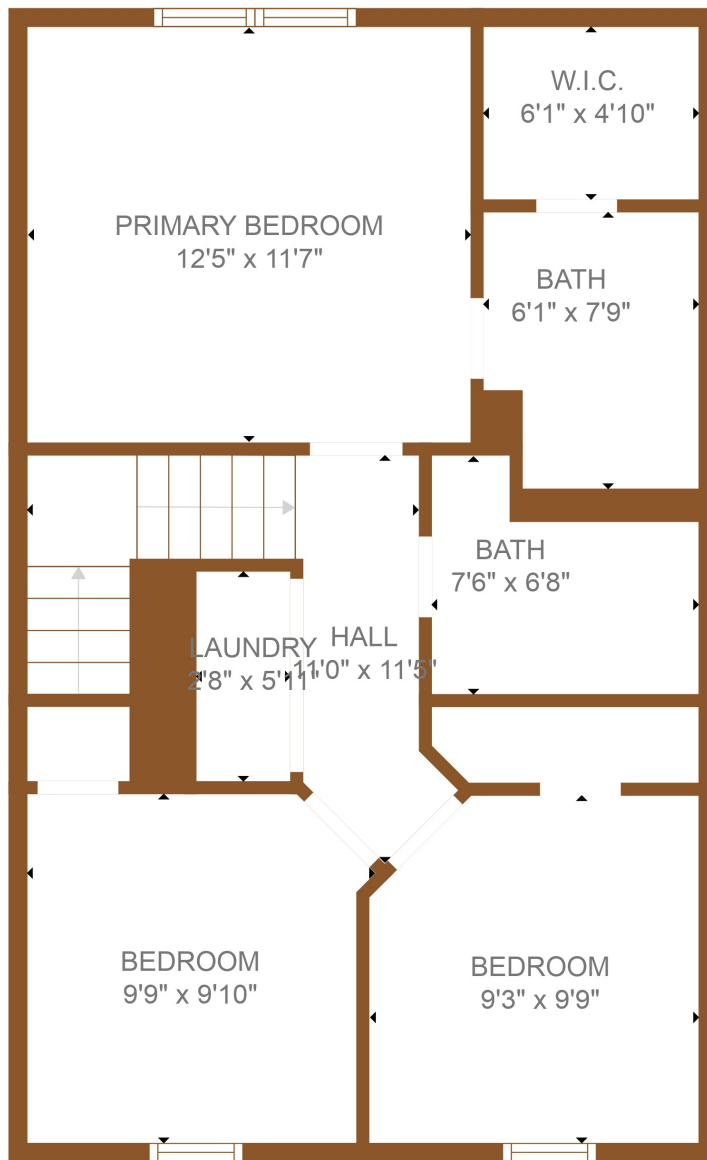

FLOOR 1

FLOOR 2

Estimated areas

GLA FLOOR 1: 575 sq. ft, excluded 146 sq. ft
 GLA FLOOR 2: 642 sq. ft, excluded 0 sq. ft
 Total GLA 1217 sq. ft, total scanned area 1363 sq. ft

Estimated areas

GLA FLOOR 1: 575 sq. ft, excluded 146 sq. ft
 GLA FLOOR 2: 642 sq. ft, excluded 0 sq. ft
 Total GLA 1217 sq. ft, total scanned area 1363 sq. ft

Estimated areas

GLA FLOOR 1: 575 sq. ft, excluded 146 sq. ft
 GLA FLOOR 2: 642 sq. ft, excluded 0 sq. ft
 Total GLA 1217 sq. ft, total scanned area 1363 sq. ft