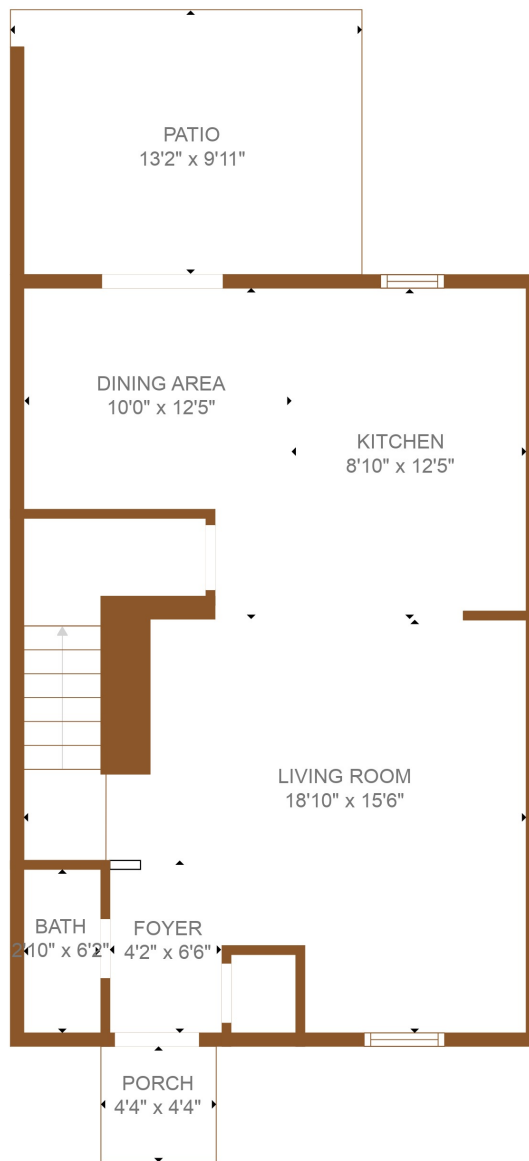

FLOOR 1

FLOOR 2

Estimated areas

GLA FLOOR 1: 575 sq. ft, excluded 146 sq. ft
 GLA FLOOR 2: 642 sq. ft, excluded 0 sq. ft
 Total GLA 1217 sq. ft, total scanned area 1363 sq. ft

Estimated areas

GLA FLOOR 1: 575 sq. ft, excluded 146 sq. ft
 GLA FLOOR 2: 642 sq. ft, excluded 0 sq. ft
 Total GLA 1217 sq. ft, total scanned area 1363 sq. ft

Estimated areas

GLA FLOOR 1: 575 sq. ft, excluded 146 sq. ft
 GLA FLOOR 2: 642 sq. ft, excluded 0 sq. ft
 Total GLA 1217 sq. ft, total scanned area 1363 sq. ft