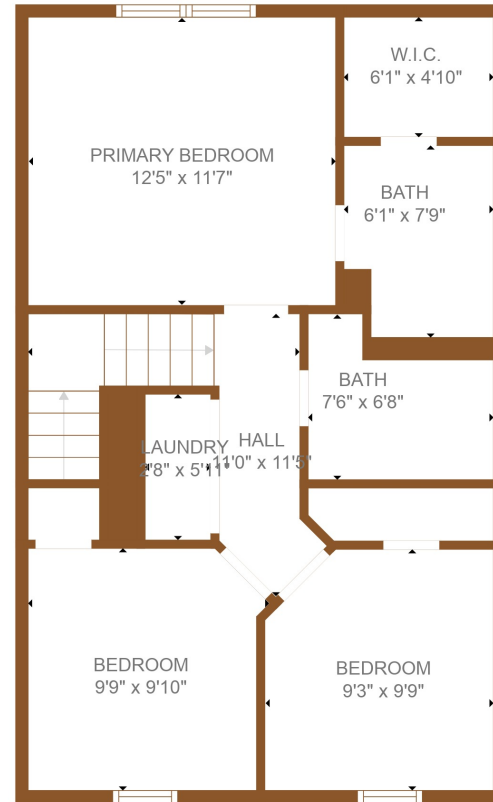

FLOOR 1

FLOOR 2

Estimated areas

GLA FLOOR 1: 575 sq. ft, excluded 146 sq. ft
 GLA FLOOR 2: 642 sq. ft, excluded 0 sq. ft
 Total GLA 1217 sq. ft, total scanned area 1363 sq. ft

Estimated areas

GLA FLOOR 1: 575 sq. ft, excluded 146 sq. ft
 GLA FLOOR 2: 642 sq. ft, excluded 0 sq. ft
 Total GLA 1217 sq. ft, total scanned area 1363 sq. ft

Estimated areas

GLA FLOOR 1: 575 sq. ft, excluded 146 sq. ft
 GLA FLOOR 2: 642 sq. ft, excluded 0 sq. ft
 Total GLA 1217 sq. ft, total scanned area 1363 sq. ft