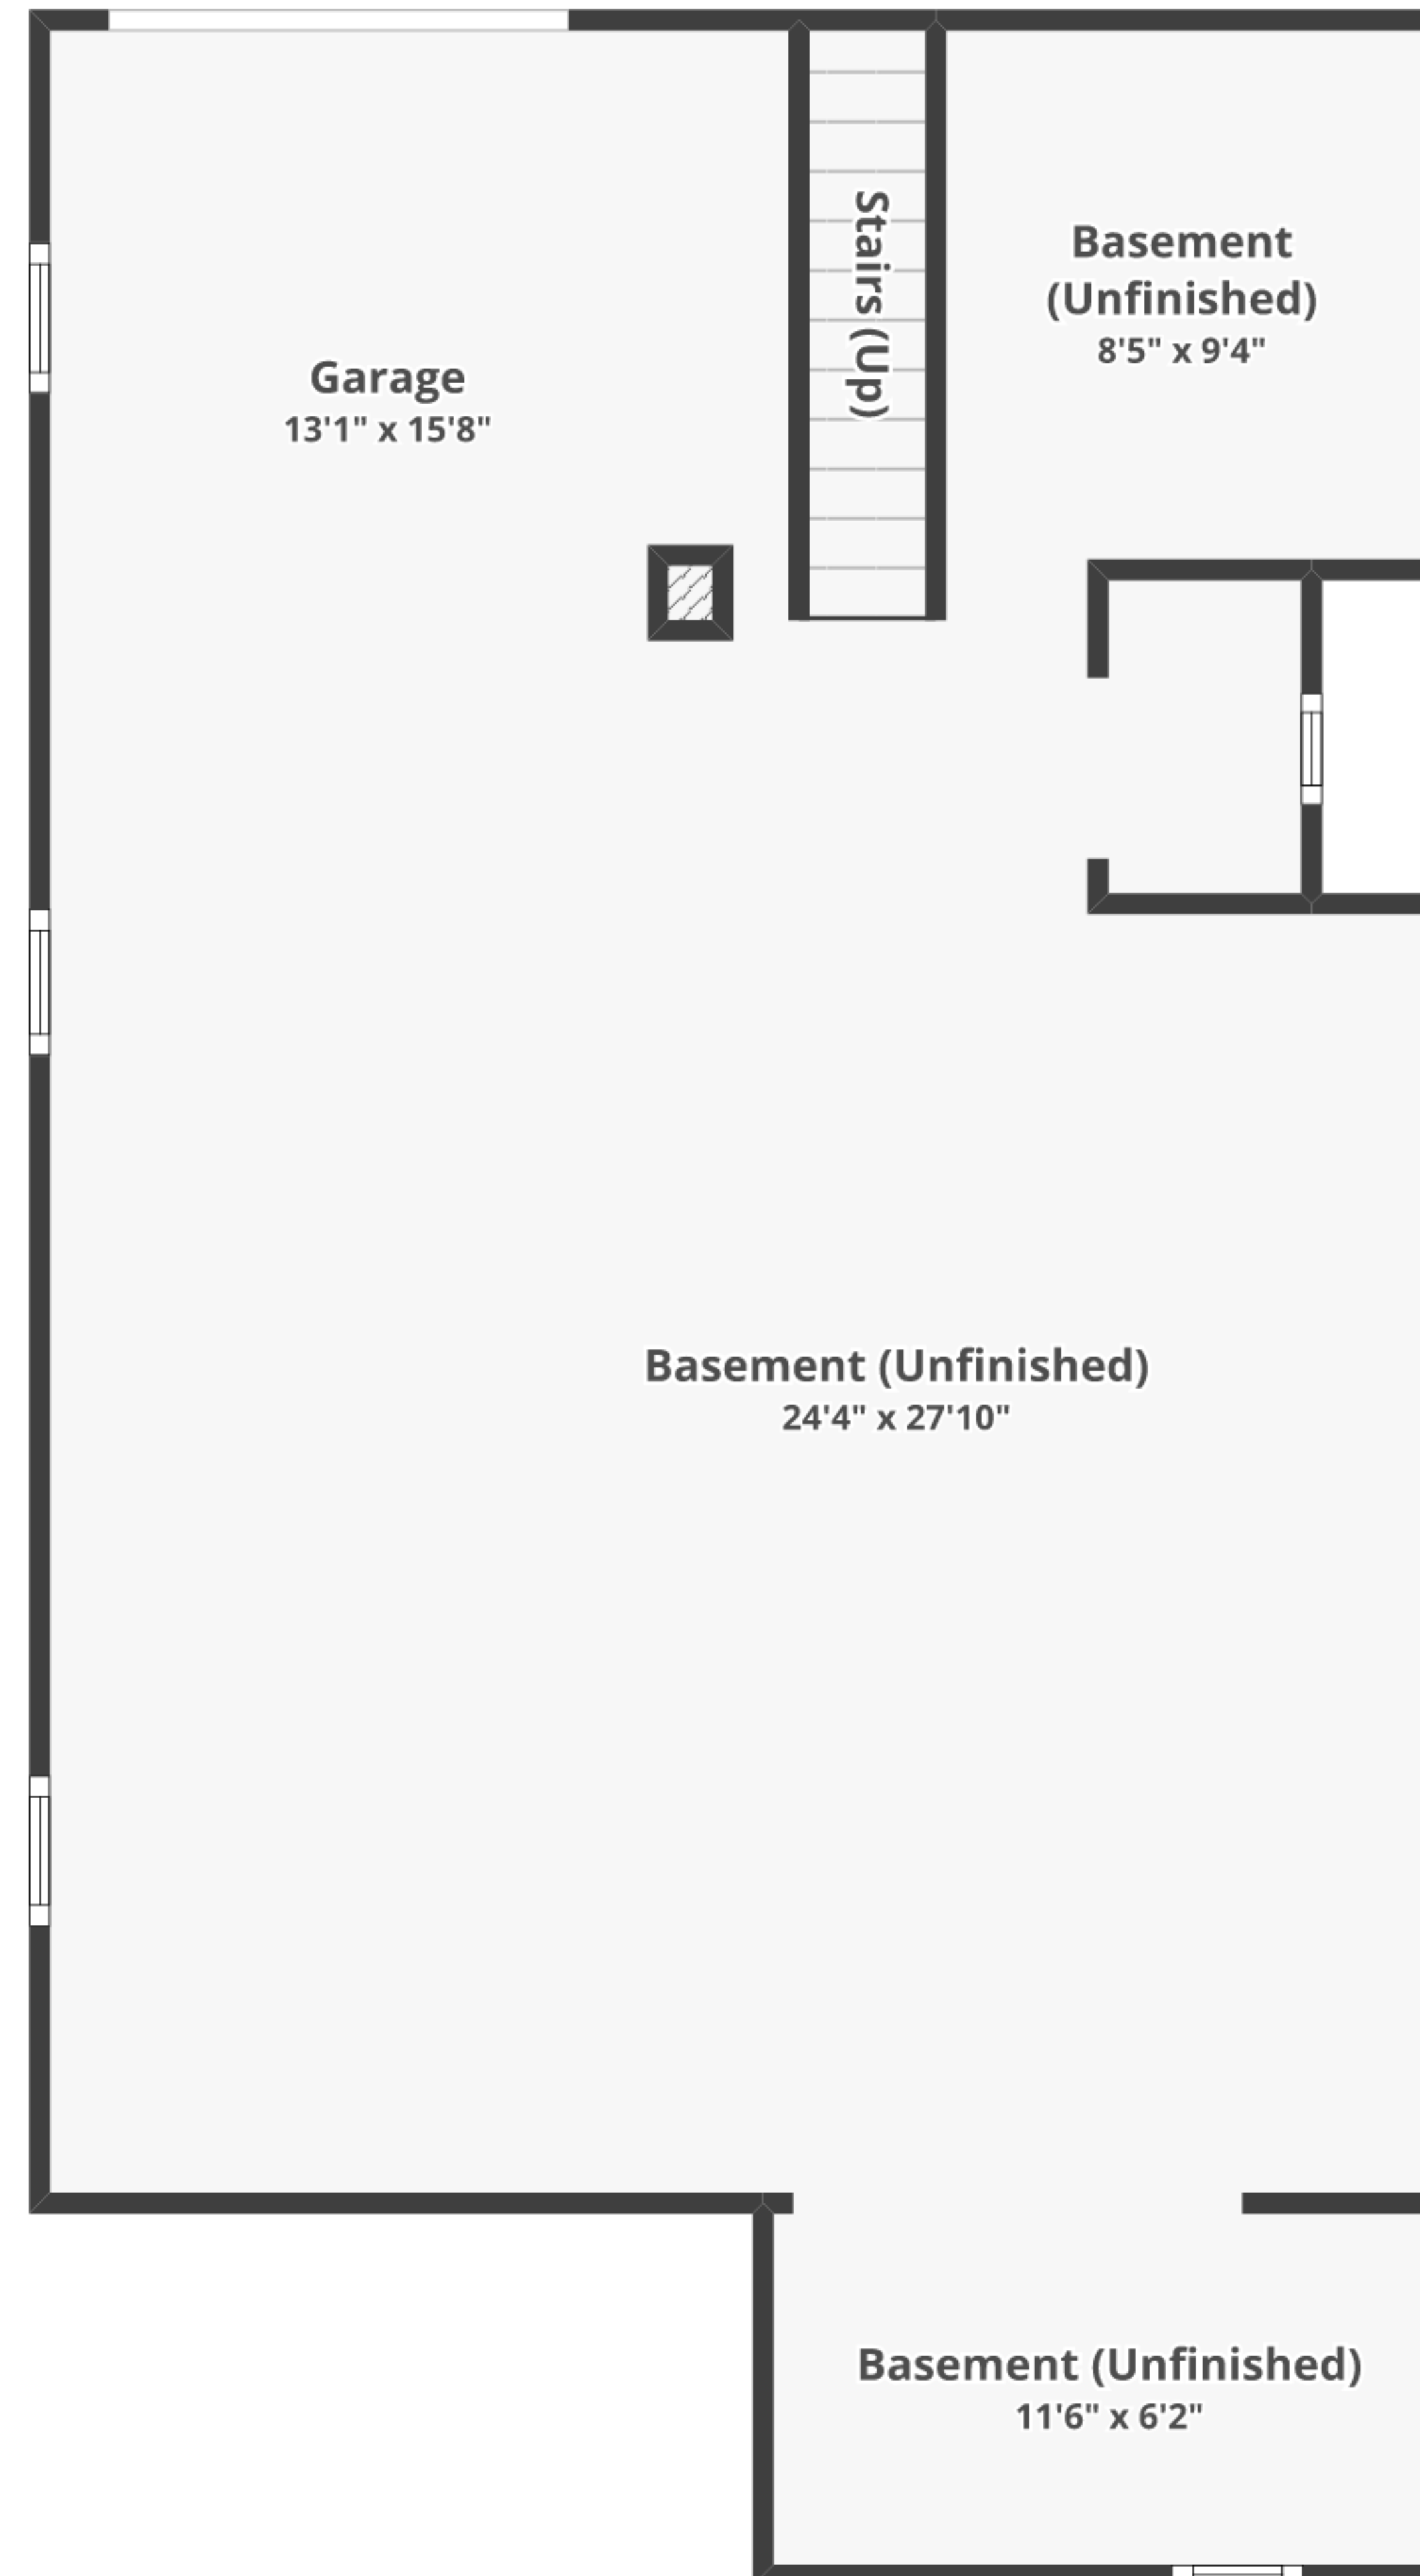

141 Hoover St, Schuylkill Haven, PA 17972

Total finished area: ~1,444.31 sq. ft.

Total unfinished area: ~959.25 sq. ft.

Basement

Finished area: ~0 sq. ft.

Unfinished area: ~958.58 sq. ft.