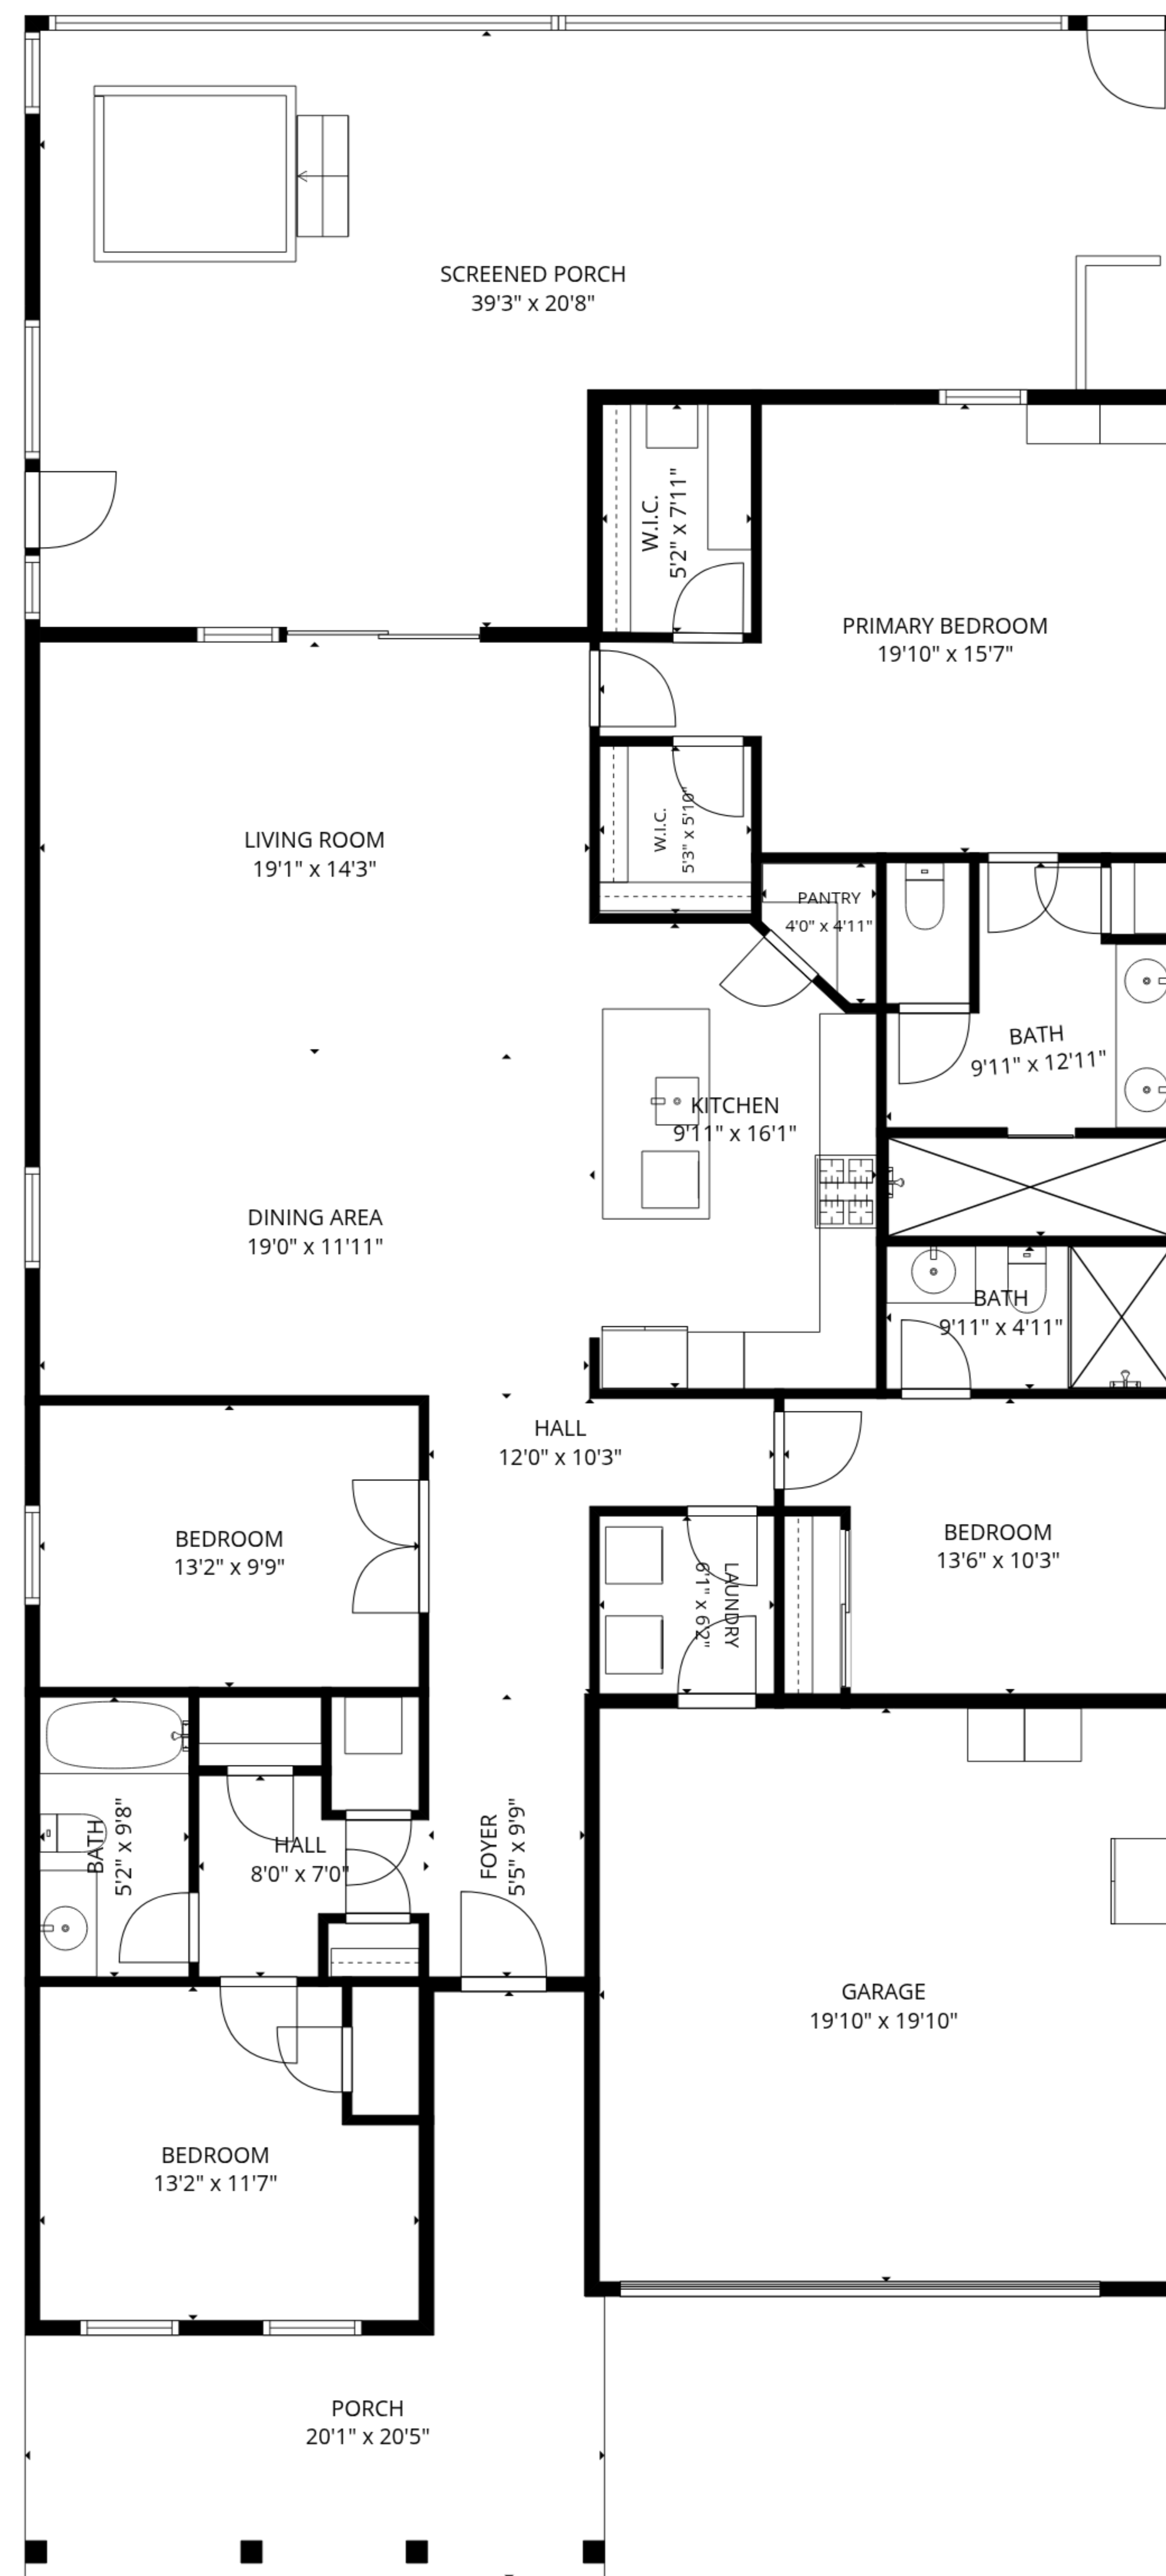

TOTAL: 1936 sq. ft

1st floor: 1936 sq. ft

EXCLUDED AREAS: GARAGE: 395 sq. ft, PORCH: 233 sq. ft, SCREENED PORCH: 646 sq. ft,

WALLS: 168 sq. ft

SIZES AND DIMENSIONS ARE APPROXIMATE, ACTUAL MAY VARY.

TOTAL: 1936 sq. ft

1st floor: 1936 sq. ft

EXCLUDED AREAS: GARAGE: 395 sq. ft, PORCH: 233 sq. ft, SCREENED PORCH: 646 sq. ft,

WALLS: 168 sq. ft

SIZES AND DIMENSIONS ARE APPROXIMATE, ACTUAL MAY VARY.