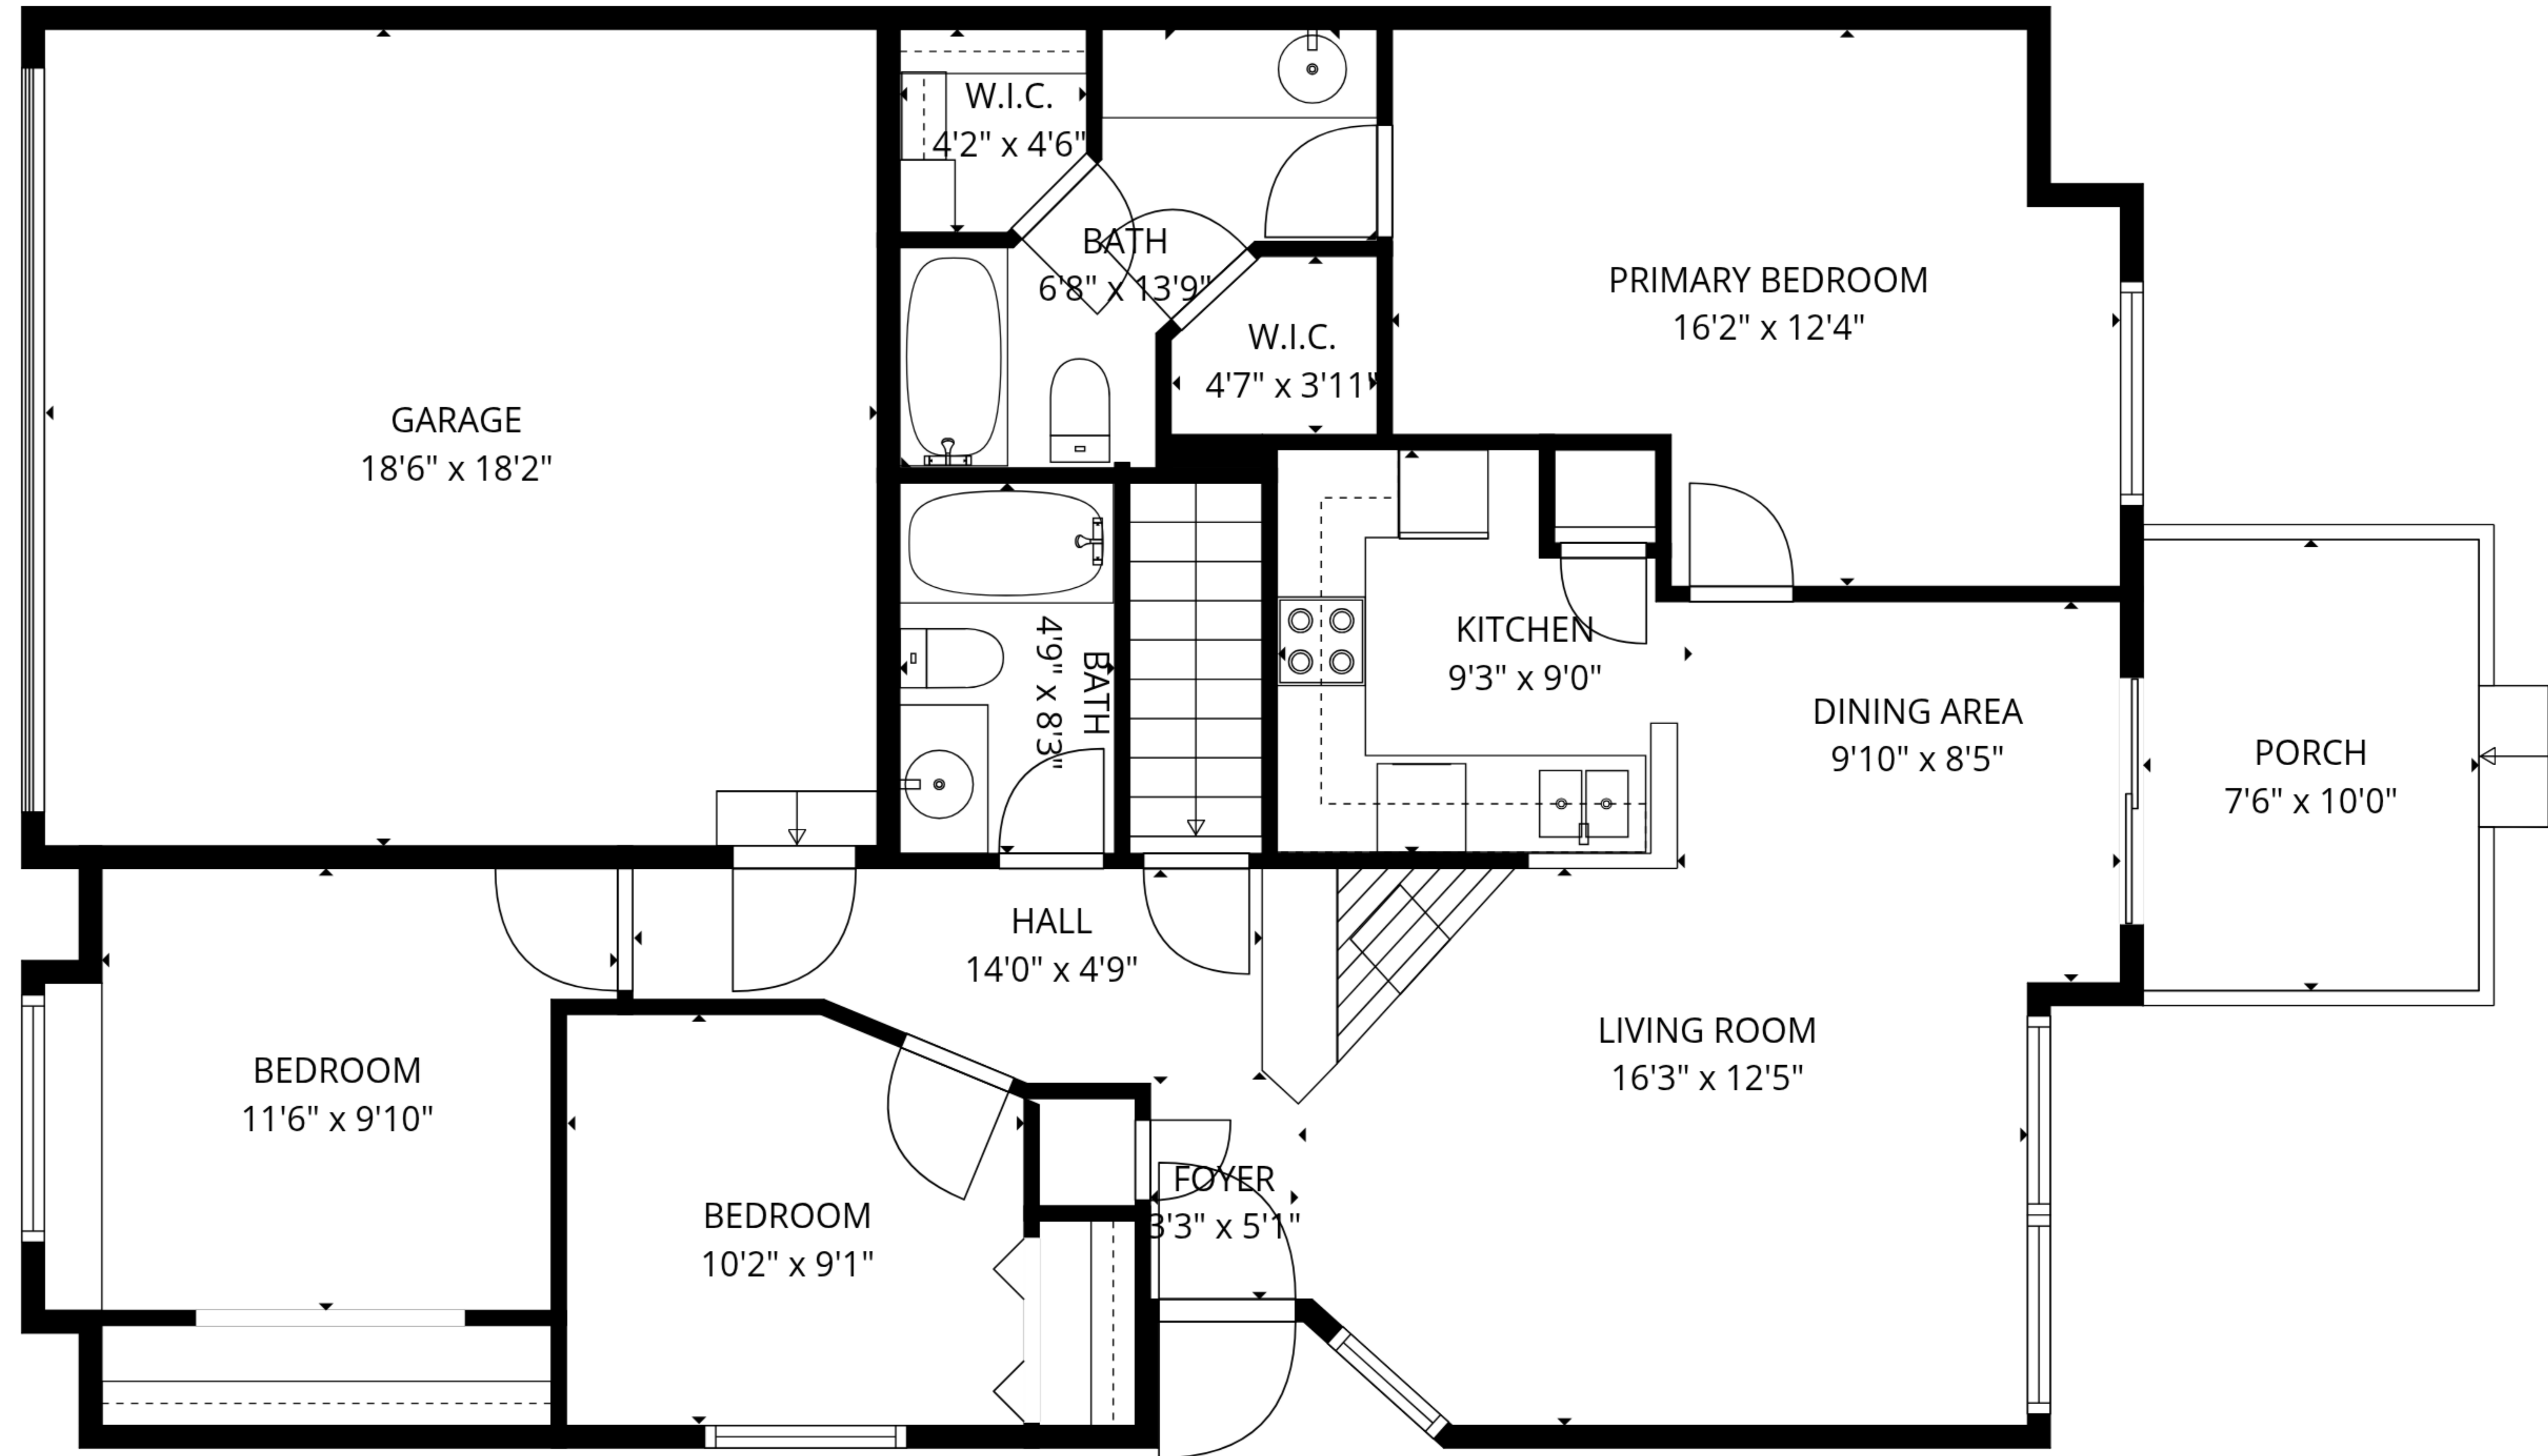

TOTAL: 1429 sq. ft

Basement: 399 sq. ft, 1st floor: 1030 sq. ft

EXCLUDED AREAS: LAUNDRY: 107 sq. ft, GARAGE: 337 sq. ft, PORCH: 80 sq. ft,
WALLS: 158 sq. ft

SIZES AND DIMENSIONS ARE APPROXIMATE, ACTUAL MAY VARY.

Basement

1st floor

TOTAL: 1429 sq. ft
 Basement: 399 sq. ft, 1st floor: 1030 sq. ft
 EXCLUDED AREAS: LAUNDRY: 107 sq. ft, GARAGE: 337 sq. ft, PORCH: 80 sq. ft,
 WALLS: 158 sq. ft

SIZES AND DIMENSIONS ARE APPROXIMATE, ACTUAL MAY VARY.