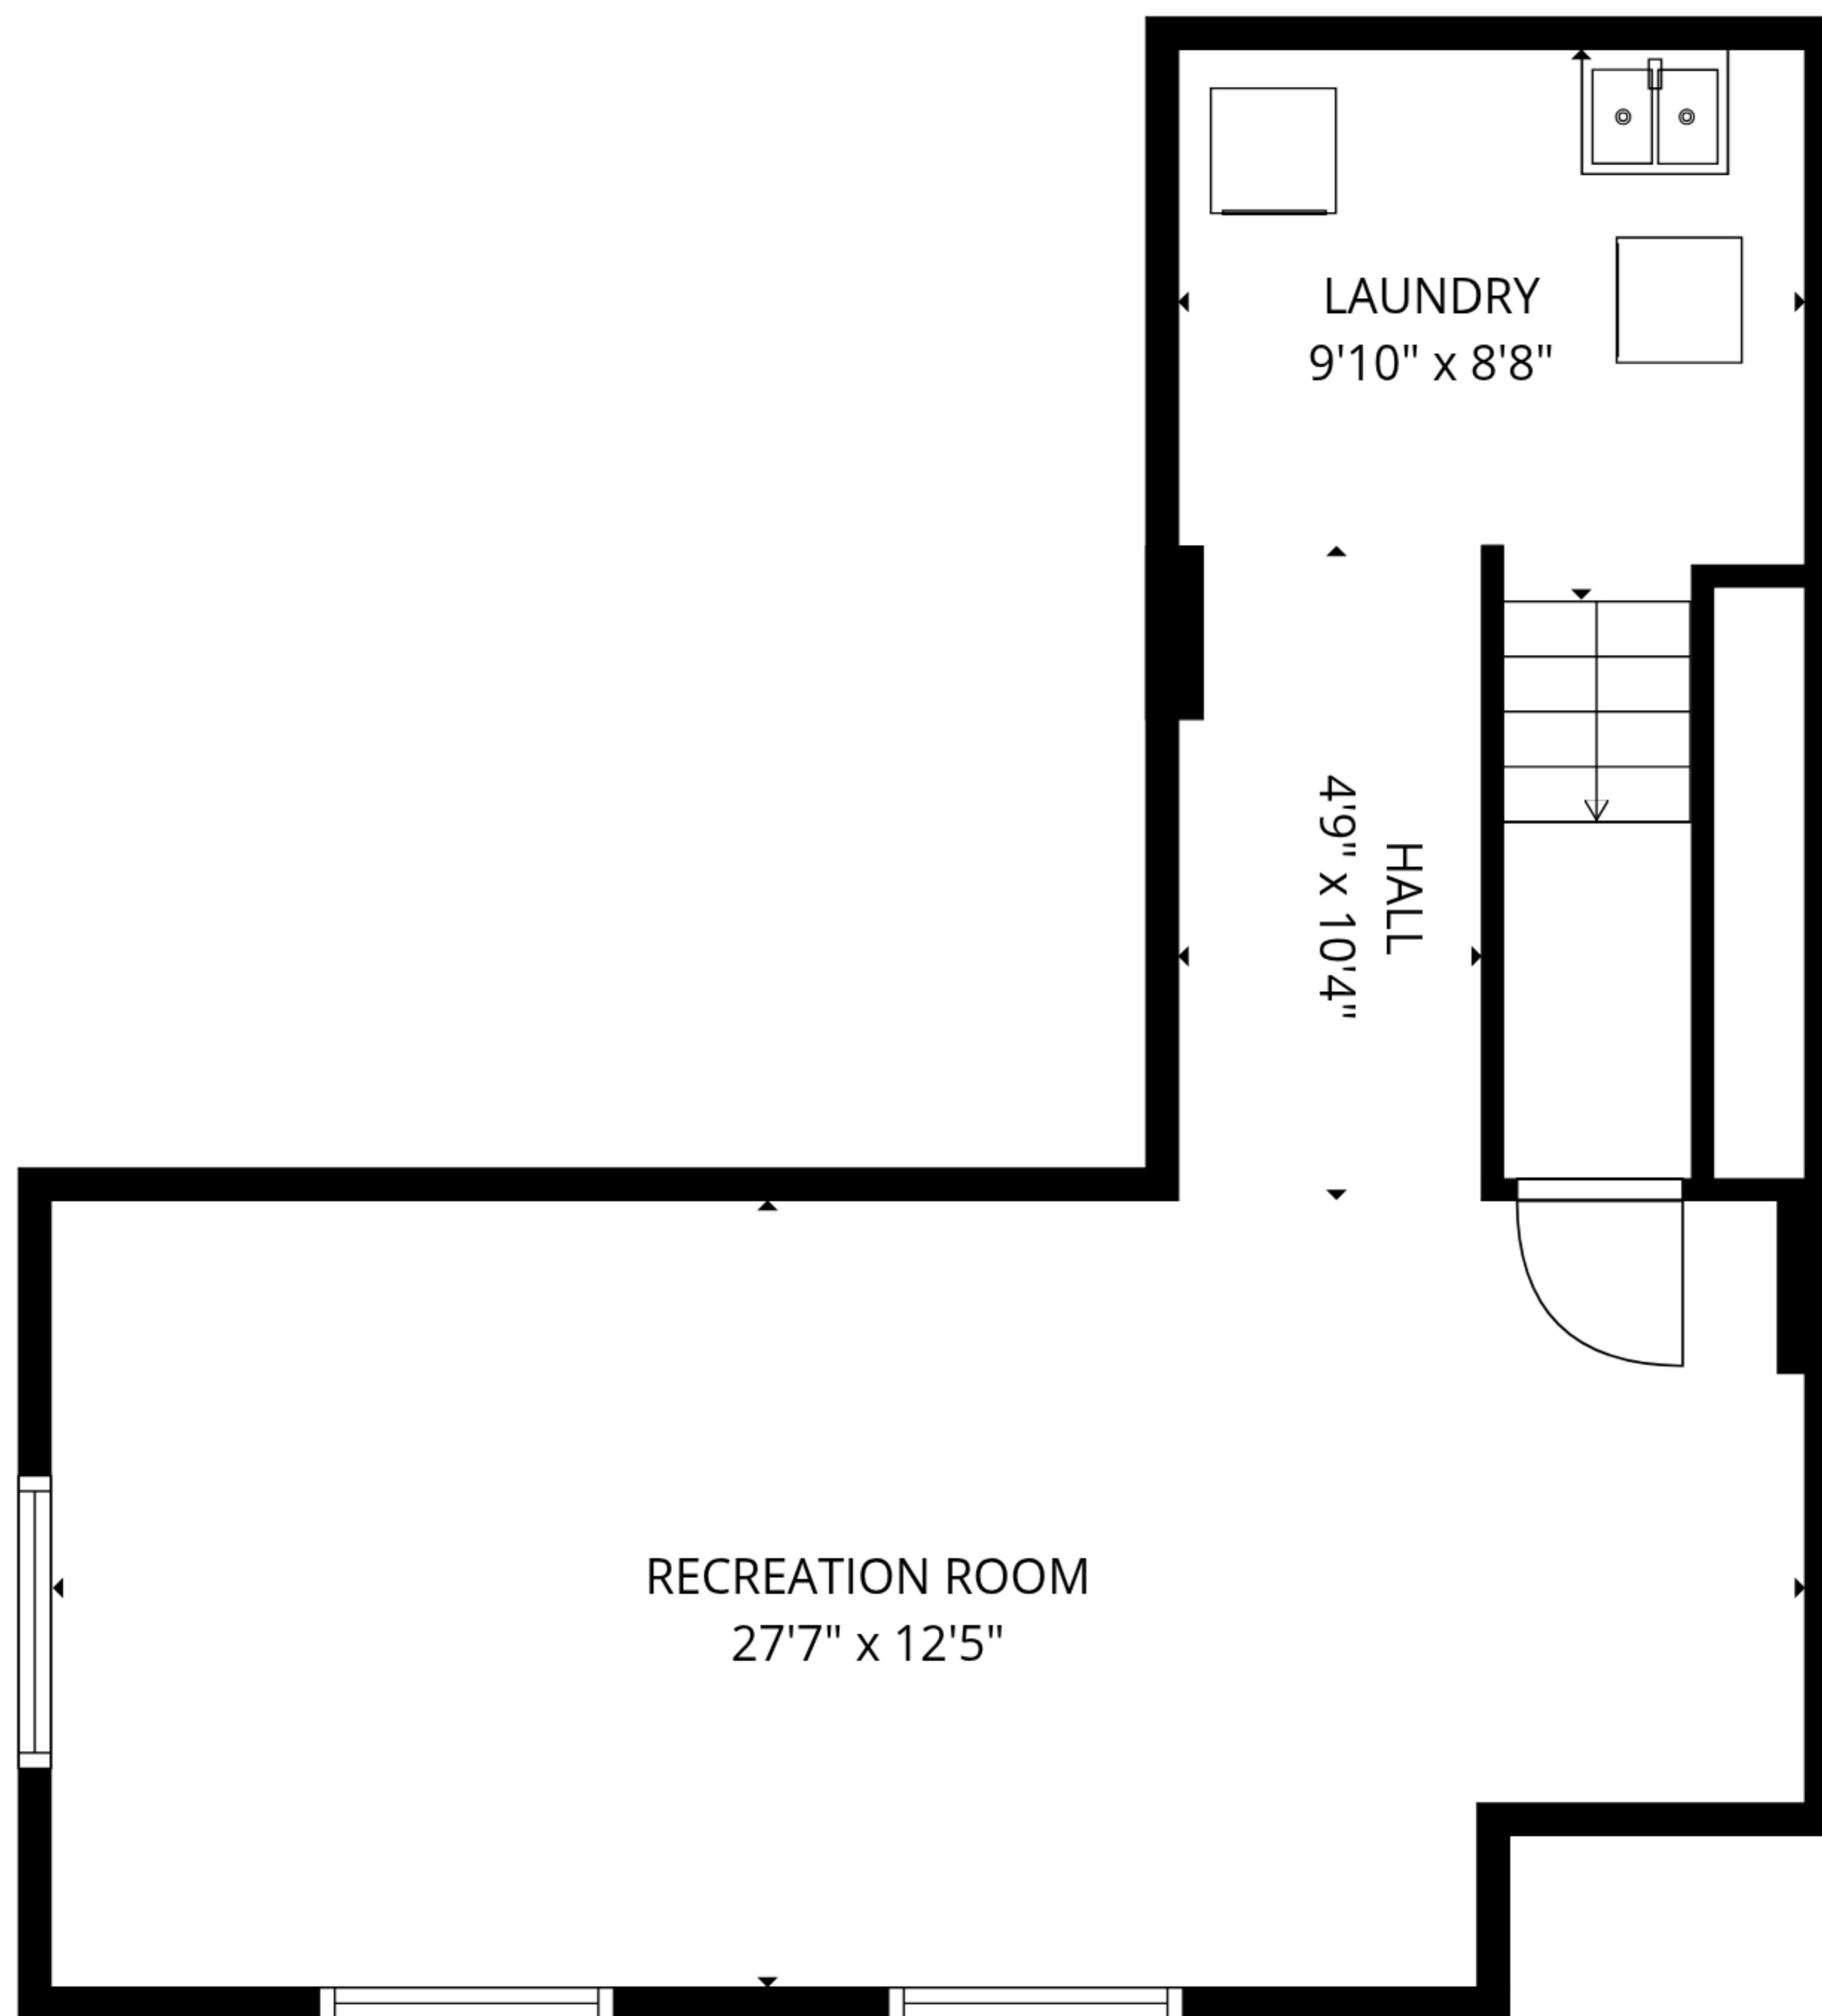

TOTAL: 1429 sq. ft

Basement: 399 sq. ft, 1st floor: 1030 sq. ft

EXCLUDED AREAS: LAUNDRY: 107 sq. ft, GARAGE: 337 sq. ft, PORCH: 80 sq. ft,
WALLS: 158 sq. ft

SIZES AND DIMENSIONS ARE APPROXIMATE, ACTUAL MAY VARY.

Basement

1st floor

TOTAL: 1429 sq. ft
 Basement: 399 sq. ft, 1st floor: 1030 sq. ft
 EXCLUDED AREAS: LAUNDRY: 107 sq. ft, GARAGE: 337 sq. ft, PORCH: 80 sq. ft,
 WALLS: 158 sq. ft

SIZES AND DIMENSIONS ARE APPROXIMATE, ACTUAL MAY VARY.