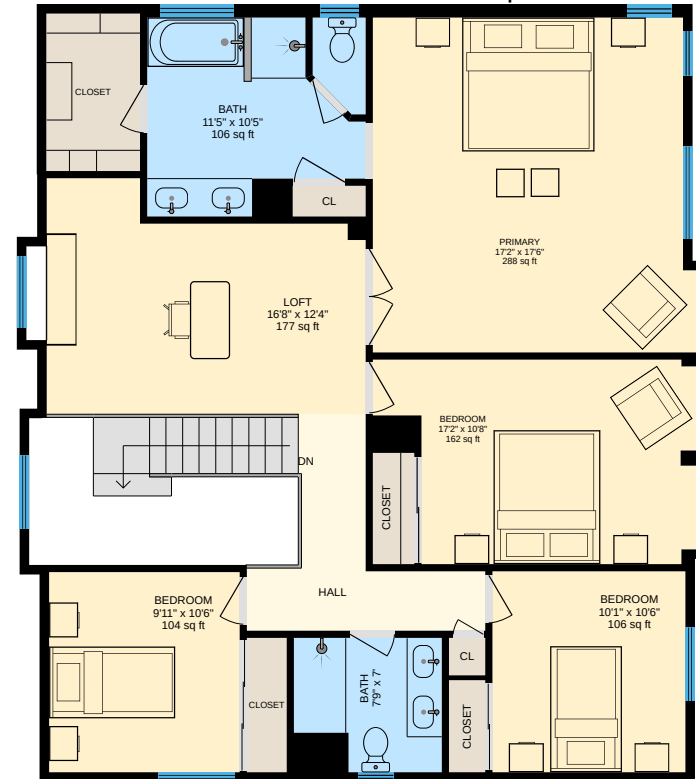

1st Floor

Finished Area 1173.28 sq ft

2nd Floor

Finished Area 1333.13 sq ft

4718 Pheasant Ct, Dublin, CA

For illustrative purposes only. All reported dimensions, property sizes and floor areas are approximate and subject to independent verification. To the extent permitted by law, no warranty is made as to accuracy or completeness, and no liability will be accepted for any errors or omissions.