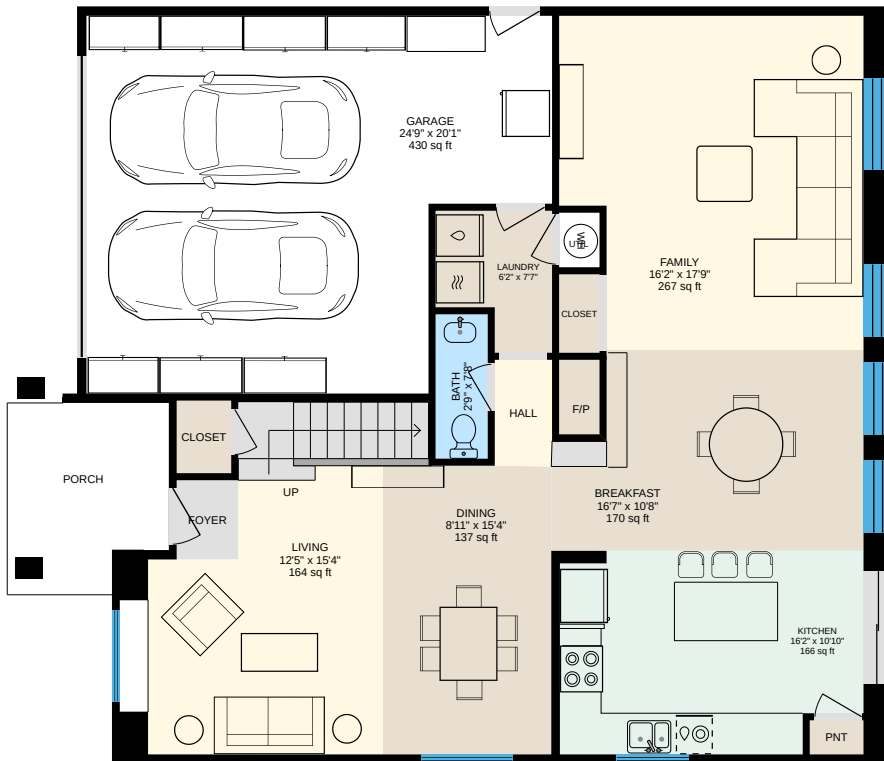

1st Floor

Finished Area 1173.28 sq ft

2nd Floor

Finished Area 1333.13 sq ft

4718 Pheasant Ct, Dublin, CA

For illustrative purposes only. All reported dimensions, property sizes and floor areas are approximate and subject to independent verification. To the extent permitted by law, no warranty is made as to accuracy or completeness, and no liability will be accepted for any errors or omissions.