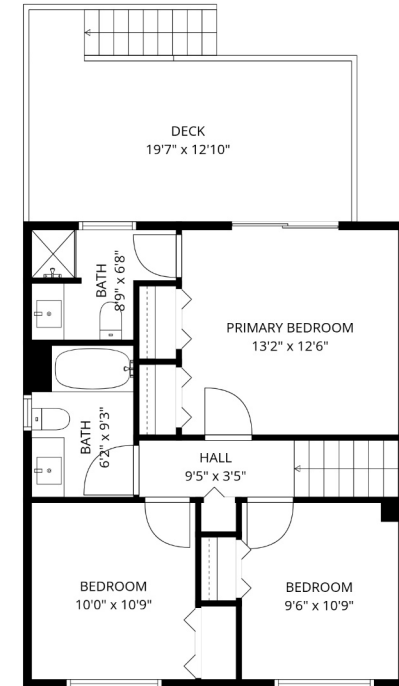

6425 Swanson St

Jason Sandhu
(604) 791-1926
jason@jasonsandhu.ca

Estimated Areas:

Below Main: 932 sq. ft

Main Floor: 708 sq. ft

Above Main: 660 sq. ft

Total: 2300 Sq. Ft

Estimated Areas:

Below Main: 932 sq. ft
Main Floor: 708 sq. ft
Above Main: 660 sq. ft
Total: 2300 Sq. Ft

6425 Swanson St

Jason Sandhu
(604) 791-1926
jason@jasonsandhu.ca

Estimated Areas:

Below Main: 932 sq. ft

Main Floor: 708 sq. ft

Above Main: 660 sq. ft

Total: 2300 Sq. Ft

BELOW MAIN

MAIN FLOOR

ABOVE MAIN

Estimated Areas:

Below Main: 932 sq. ft

Main Floor: 708 sq. ft

Above Main: 660 sq. ft

Total: 2300 Sq. Ft