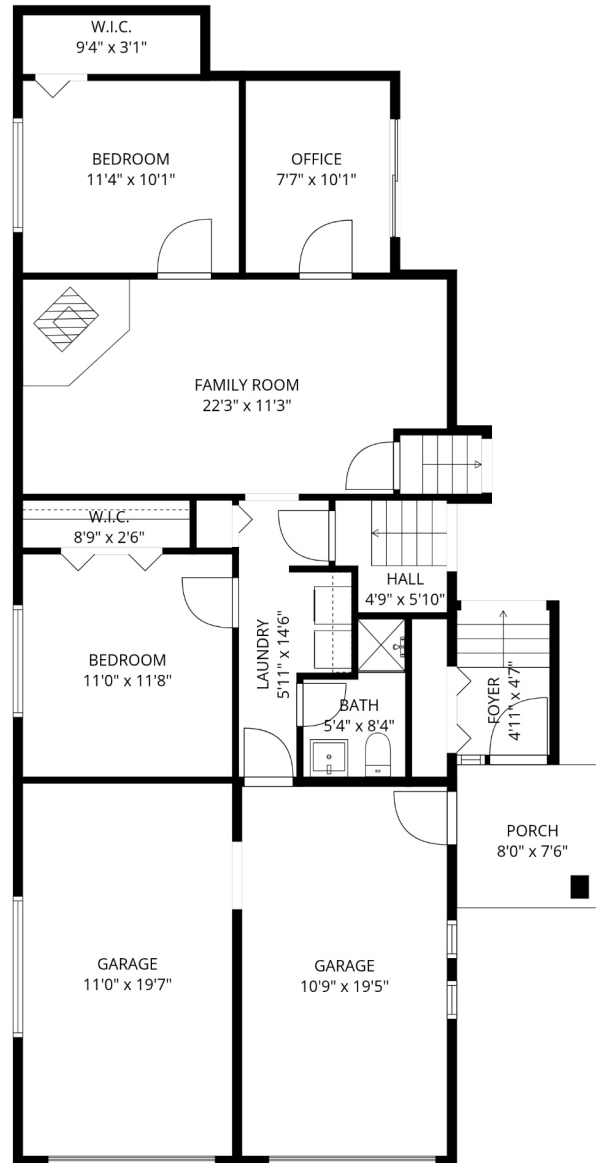

6425 Swanson St

Jason Sandhu
(604) 791-1926
jason@jasonsandhu.ca

Estimated Areas:

Below Main: 932 sq. ft

Main Floor: 708 sq. ft

Above Main: 660 sq. ft

Total: 2300 Sq. Ft

Estimated Areas:

Below Main: 932 sq. ft
Main Floor: 708 sq. ft
Above Main: 660 sq. ft
Total: 2300 Sq. Ft

6425 Swanson St

Jason Sandhu
(604) 791-1926
jason@jasonsandhu.ca

Estimated Areas:

Below Main: 932 sq. ft

Main Floor: 708 sq. ft

Above Main: 660 sq. ft

Total: 2300 Sq. Ft

BELOW MAIN

MAIN FLOOR

ABOVE MAIN

Estimated Areas:

Below Main: 932 sq. ft

Main Floor: 708 sq. ft

Above Main: 660 sq. ft

Total: 2300 Sq. Ft