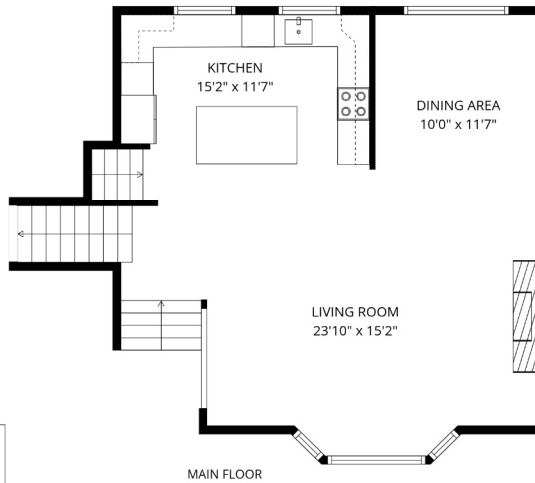

6425 Swanson St

Jason Sandhu
(604) 791-1926
jason@jasonsandhu.ca

Estimated Areas:

Below Main: 932 sq. ft

Main Floor: 708 sq. ft

Above Main: 660 sq. ft

Total: 2300 Sq. Ft

Estimated Areas:

Below Main: 932 sq. ft
Main Floor: 708 sq. ft
Above Main: 660 sq. ft
Total: 2300 Sq. Ft

6425 Swanson St

Jason Sandhu
(604) 791-1926
jason@jasonsandhu.ca

Estimated Areas:

Below Main: 932 sq. ft

Main Floor: 708 sq. ft

Above Main: 660 sq. ft

Total: 2300 Sq. Ft

BELOW MAIN

MAIN FLOOR

ABOVE MAIN

Estimated Areas:

Below Main: 932 sq. ft

Main Floor: 708 sq. ft

Above Main: 660 sq. ft

Total: 2300 Sq. Ft