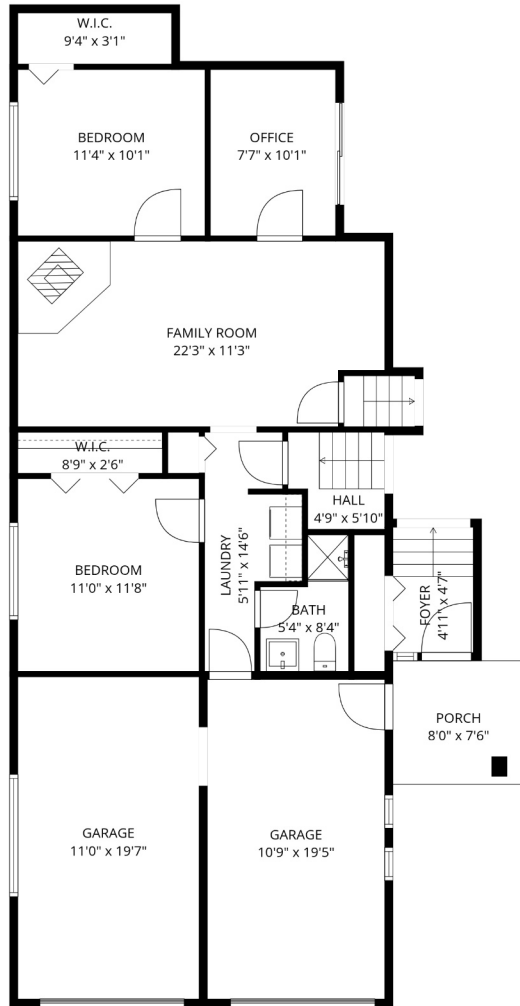

6425 Swanson St

Jason Sandhu
(604) 791-1926
jason@jasonsandhu.ca

Estimated Areas:

Below Main: 932 sq. ft

Main Floor: 708 sq. ft

Above Main: 660 sq. ft

Total: 2300 Sq. Ft

Estimated Areas:

Below Main: 932 sq. ft
Main Floor: 708 sq. ft
Above Main: 660 sq. ft
Total: 2300 Sq. Ft

6425 Swanson St

Jason Sandhu
(604) 791-1926
jason@jasonsandhu.ca

Estimated Areas:

Below Main: 932 sq. ft

Main Floor: 708 sq. ft

Above Main: 660 sq. ft

Total: 2300 Sq. Ft

BELOW MAIN

MAIN FLOOR

ABOVE MAIN

Estimated Areas:

Below Main: 932 sq. ft

Main Floor: 708 sq. ft

Above Main: 660 sq. ft

Total: 2300 Sq. Ft