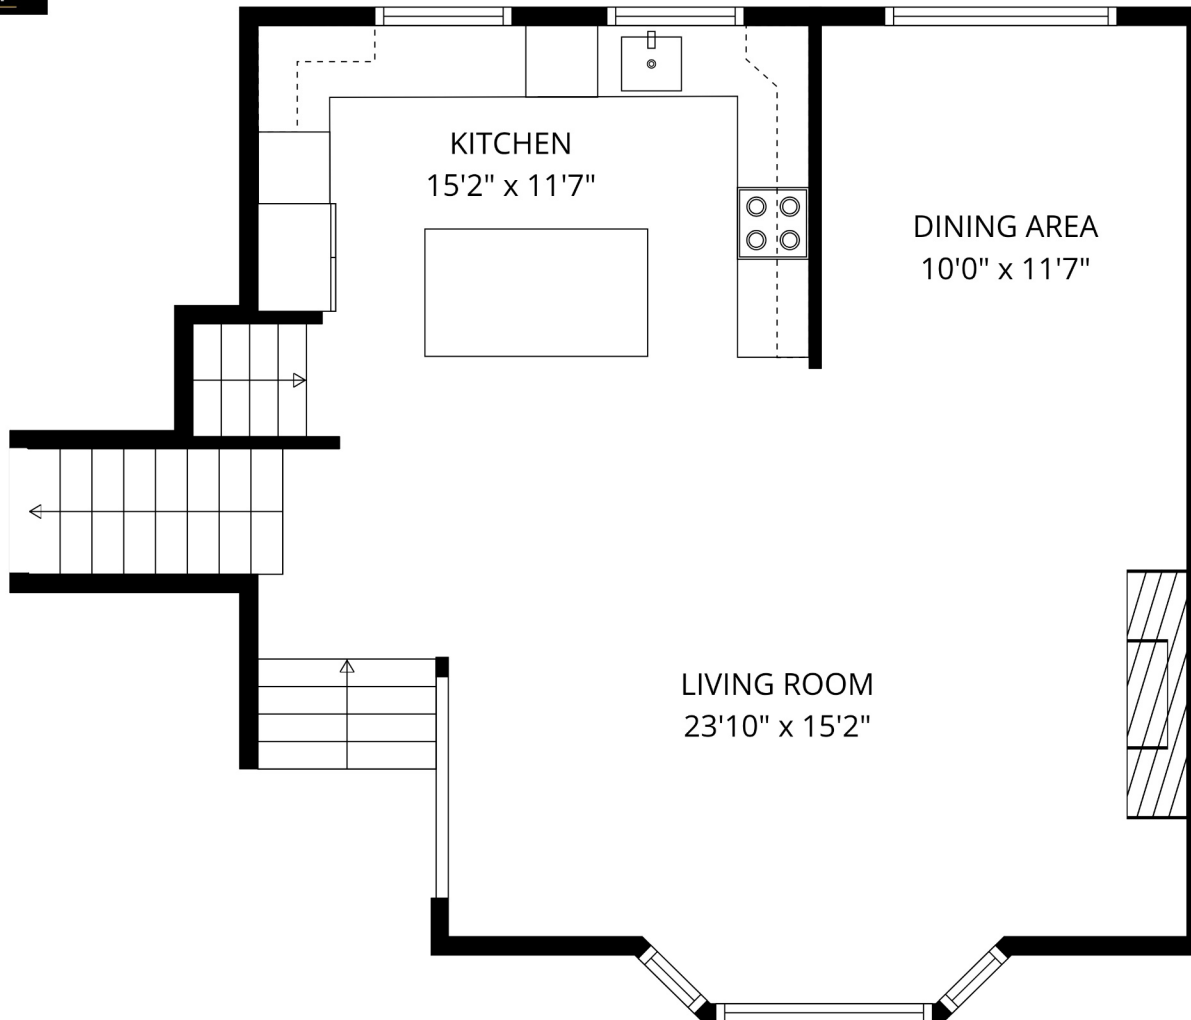

6425 Swanson St

Jason Sandhu
(604) 791-1926
jason@jasonsandhu.ca

Estimated Areas:

Below Main: 932 sq. ft

Main Floor: 708 sq. ft

Above Main: 660 sq. ft

Total: 2300 Sq. Ft

Estimated Areas:

Below Main: 932 sq. ft
Main Floor: 708 sq. ft
Above Main: 660 sq. ft
Total: 2300 Sq. Ft

6425 Swanson St

Jason Sandhu
(604) 791-1926
jason@jasonsandhu.ca

Estimated Areas:

Below Main: 932 sq. ft

Main Floor: 708 sq. ft

Above Main: 660 sq. ft

Total: 2300 Sq. Ft

BELOW MAIN

MAIN FLOOR

ABOVE MAIN

Estimated Areas:

Below Main: 932 sq. ft

Main Floor: 708 sq. ft

Above Main: 660 sq. ft

Total: 2300 Sq. Ft