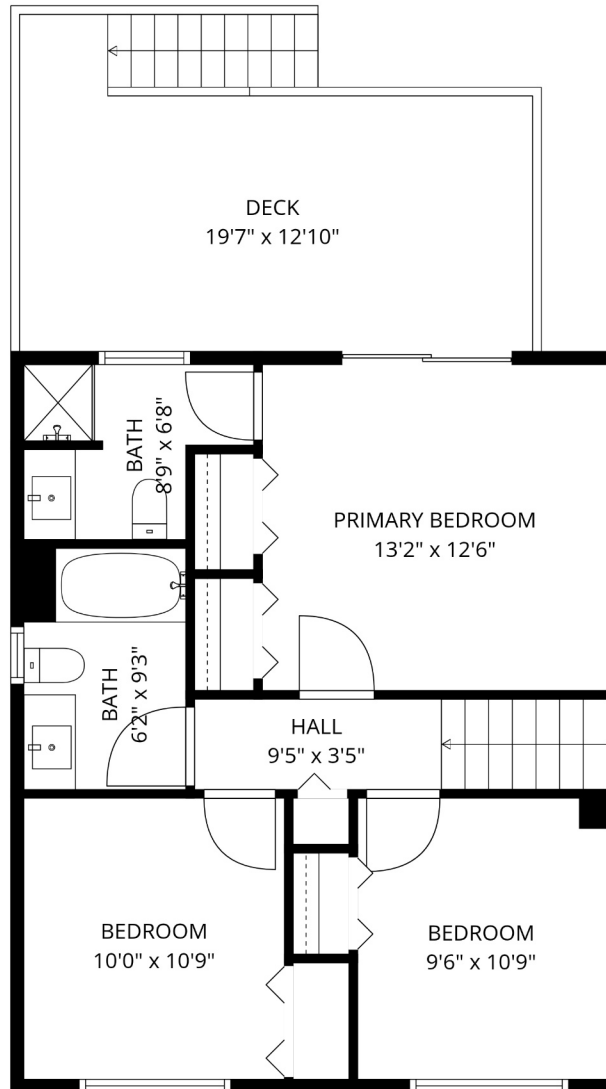

6425 Swanson St

Jason Sandhu
(604) 791-1926
jason@jasonsandhu.ca

Estimated Areas:

Below Main: 932 sq. ft

Main Floor: 708 sq. ft

Above Main: 660 sq. ft

Total: 2300 Sq. Ft

Estimated Areas:

Below Main: 932 sq. ft
Main Floor: 708 sq. ft
Above Main: 660 sq. ft
Total: 2300 Sq. Ft

6425 Swanson St

Jason Sandhu
(604) 791-1926
jason@jasonsandhu.ca

Estimated Areas:

Below Main: 932 sq. ft

Main Floor: 708 sq. ft

Above Main: 660 sq. ft

Total: 2300 Sq. Ft

BELOW MAIN

MAIN FLOOR

ABOVE MAIN

Estimated Areas:

Below Main: 932 sq. ft

Main Floor: 708 sq. ft

Above Main: 660 sq. ft

Total: 2300 Sq. Ft