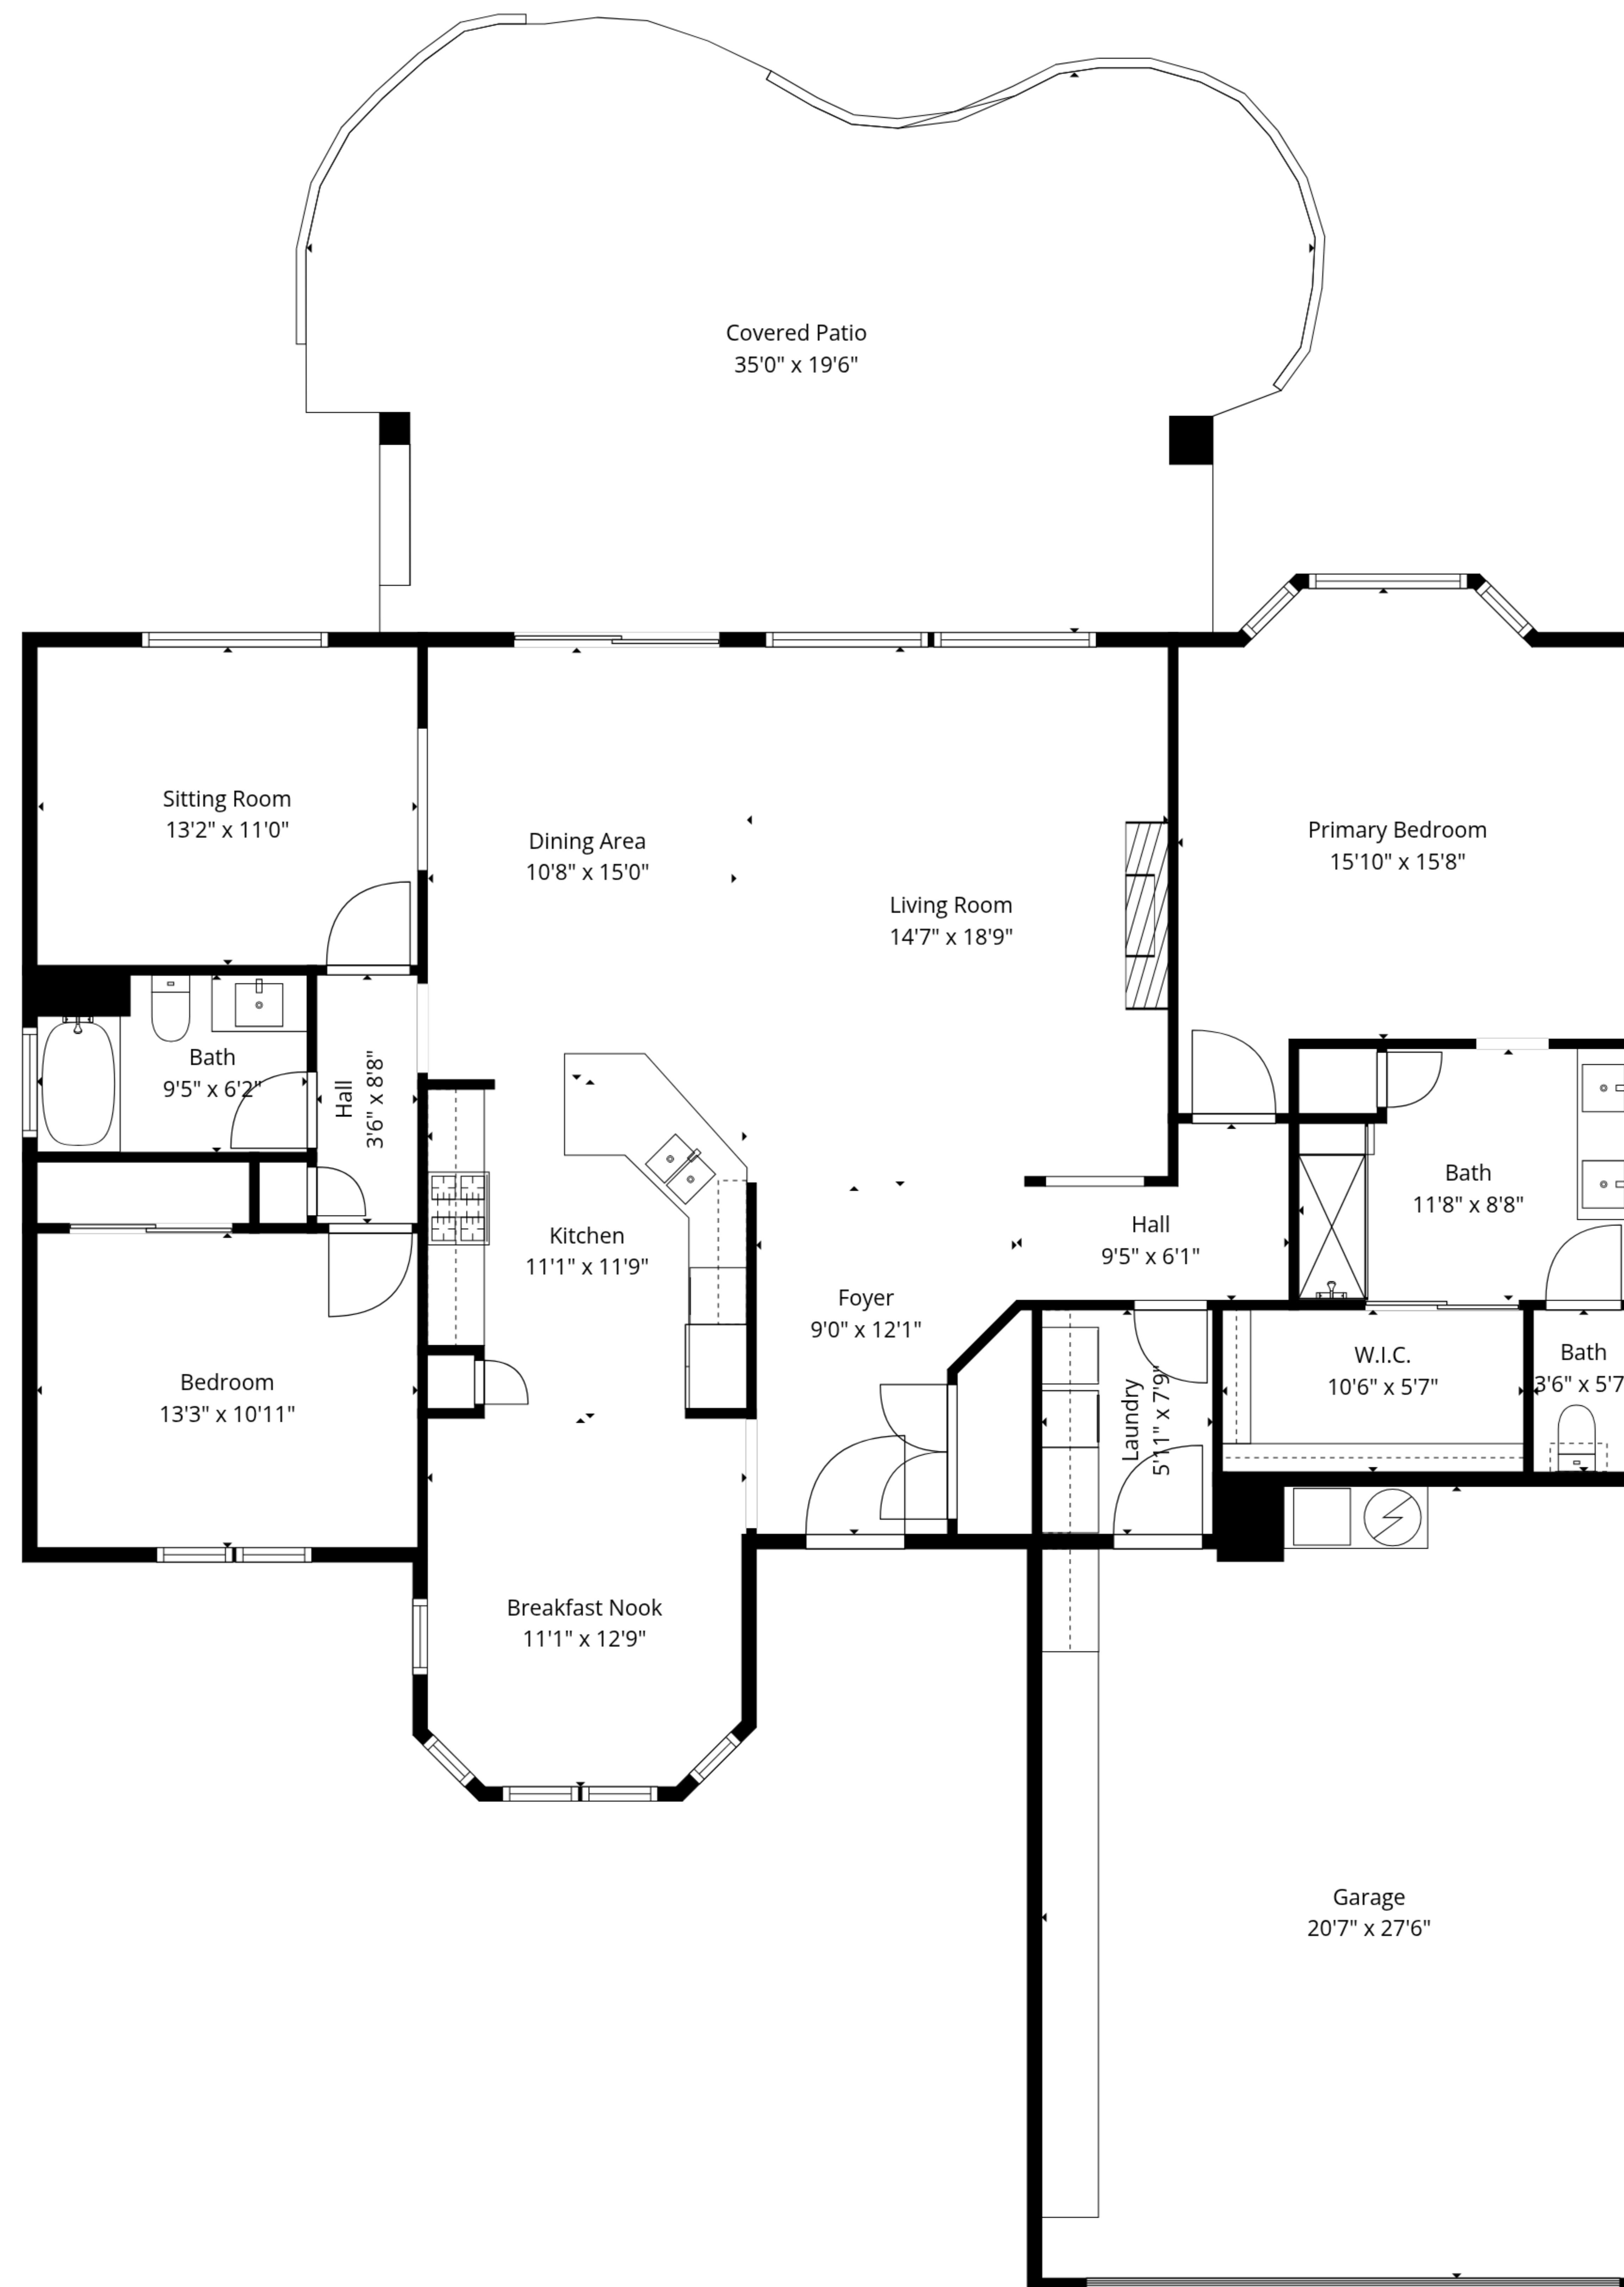

TOTAL: 1789 sq. ft

1st floor: 1789 sq. ft

EXCLUDED AREAS: GARAGE: 551 sq. ft, COVERED PATIO: 613 sq. ft, WALLS: 133 sq. ft

Measurements Are Deemed Reliable, But Not Guaranteed.

TOTAL: 1789 sq. ft

1st floor: 1789 sq. ft

EXCLUDED AREAS: GARAGE: 551 sq. ft, COVERED PATIO: 613 sq. ft, WALLS: 133 sq. ft

Measurements Are Deemed Reliable, But Not Guaranteed.