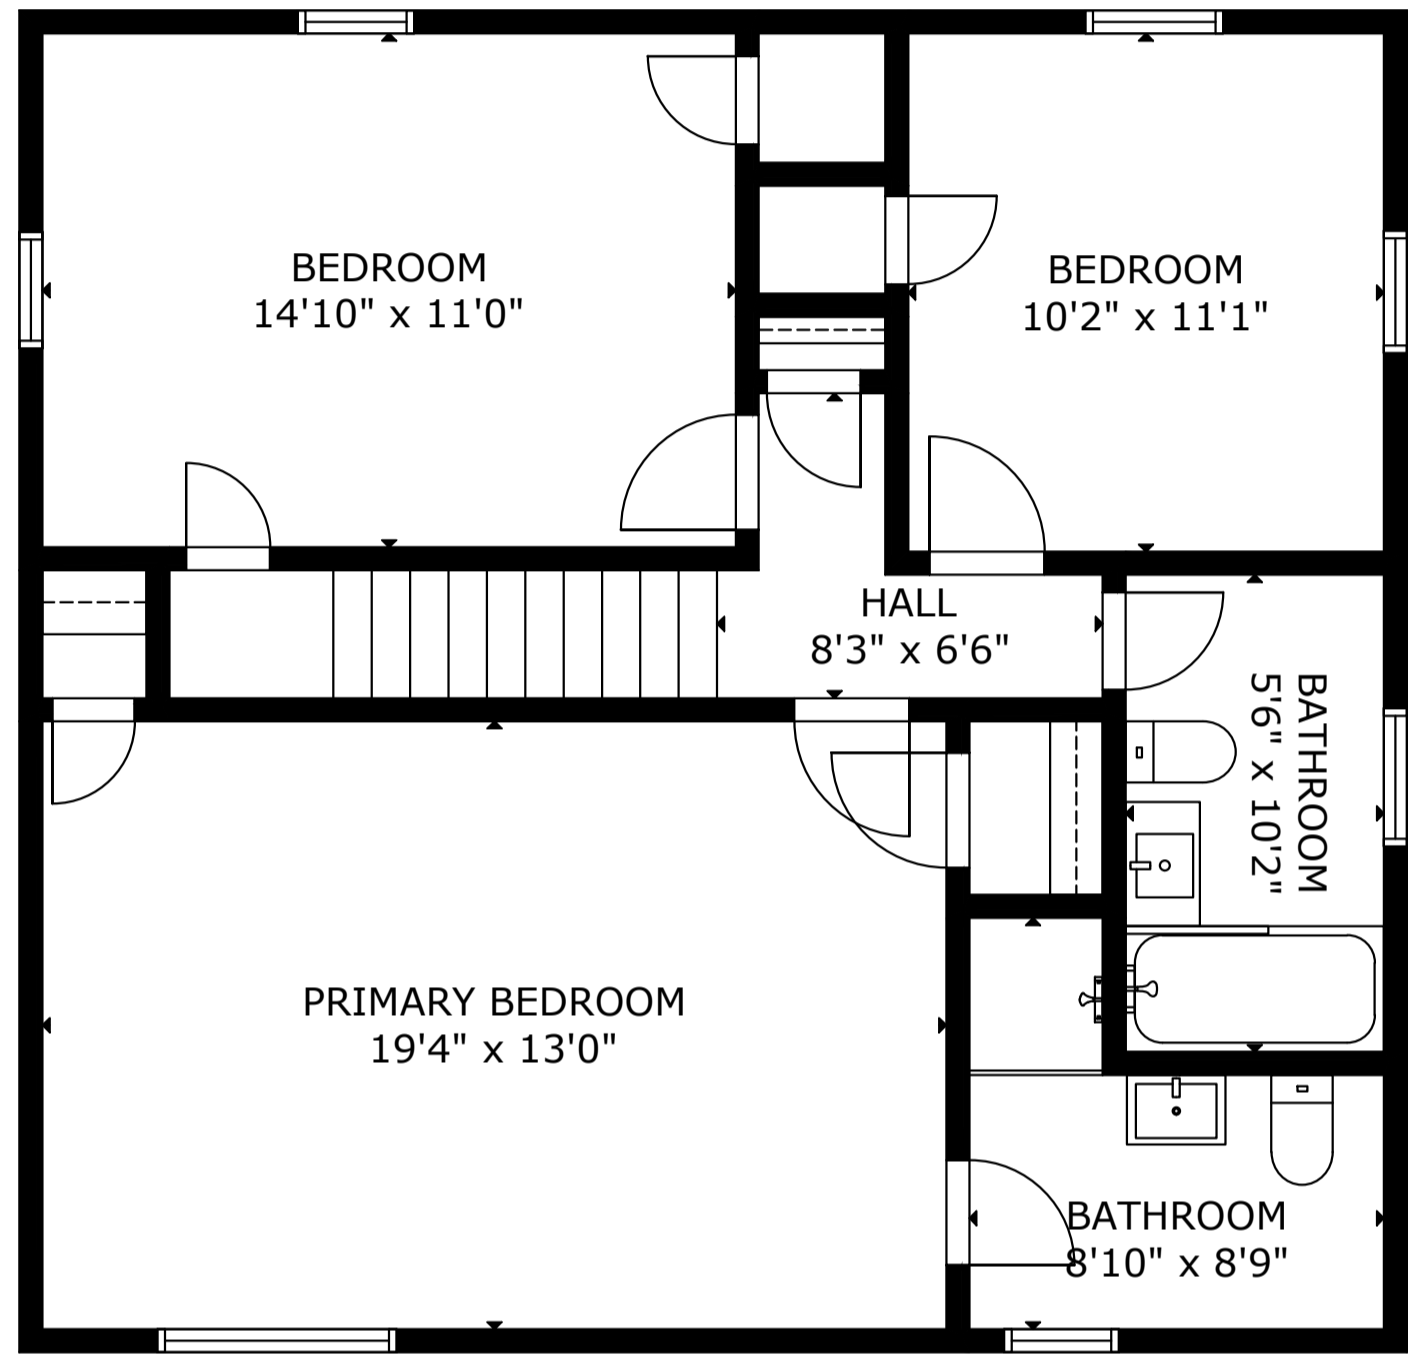

# 988 Richard Ct, Teaneck, NJ 07666

SECOND FLOOR

ATTIC

BASEMENT

MAIN FLOOR

GROSS INTERNAL AREA  
TOTAL: 2,961 sq.ft

BASEMENT: 605 sq.ft, MAIN FLOOR: 801 sq.ft  
SECOND FLOOR: 793 sq.ft, ATTIC: 762 sq.ft

EXCLUDED AREAS: GARAGE: 174 sq.ft, DECK: 224 sq.ft

THIS FLOOR PLAN IS PROVIDED FOR ILLUSTRATION PURPOSES ONLY WITH THE PERMISSION OF THE SELLER. ROOM POSITIONS AND DIMENSIONS ARE APPROXIMATE AND ARE NOT GUARANTEED TO BE EXACT OR TO SCALE. THE BUYER SHOULD CONFIRM MEASUREMENTS FOR ACCURACY.