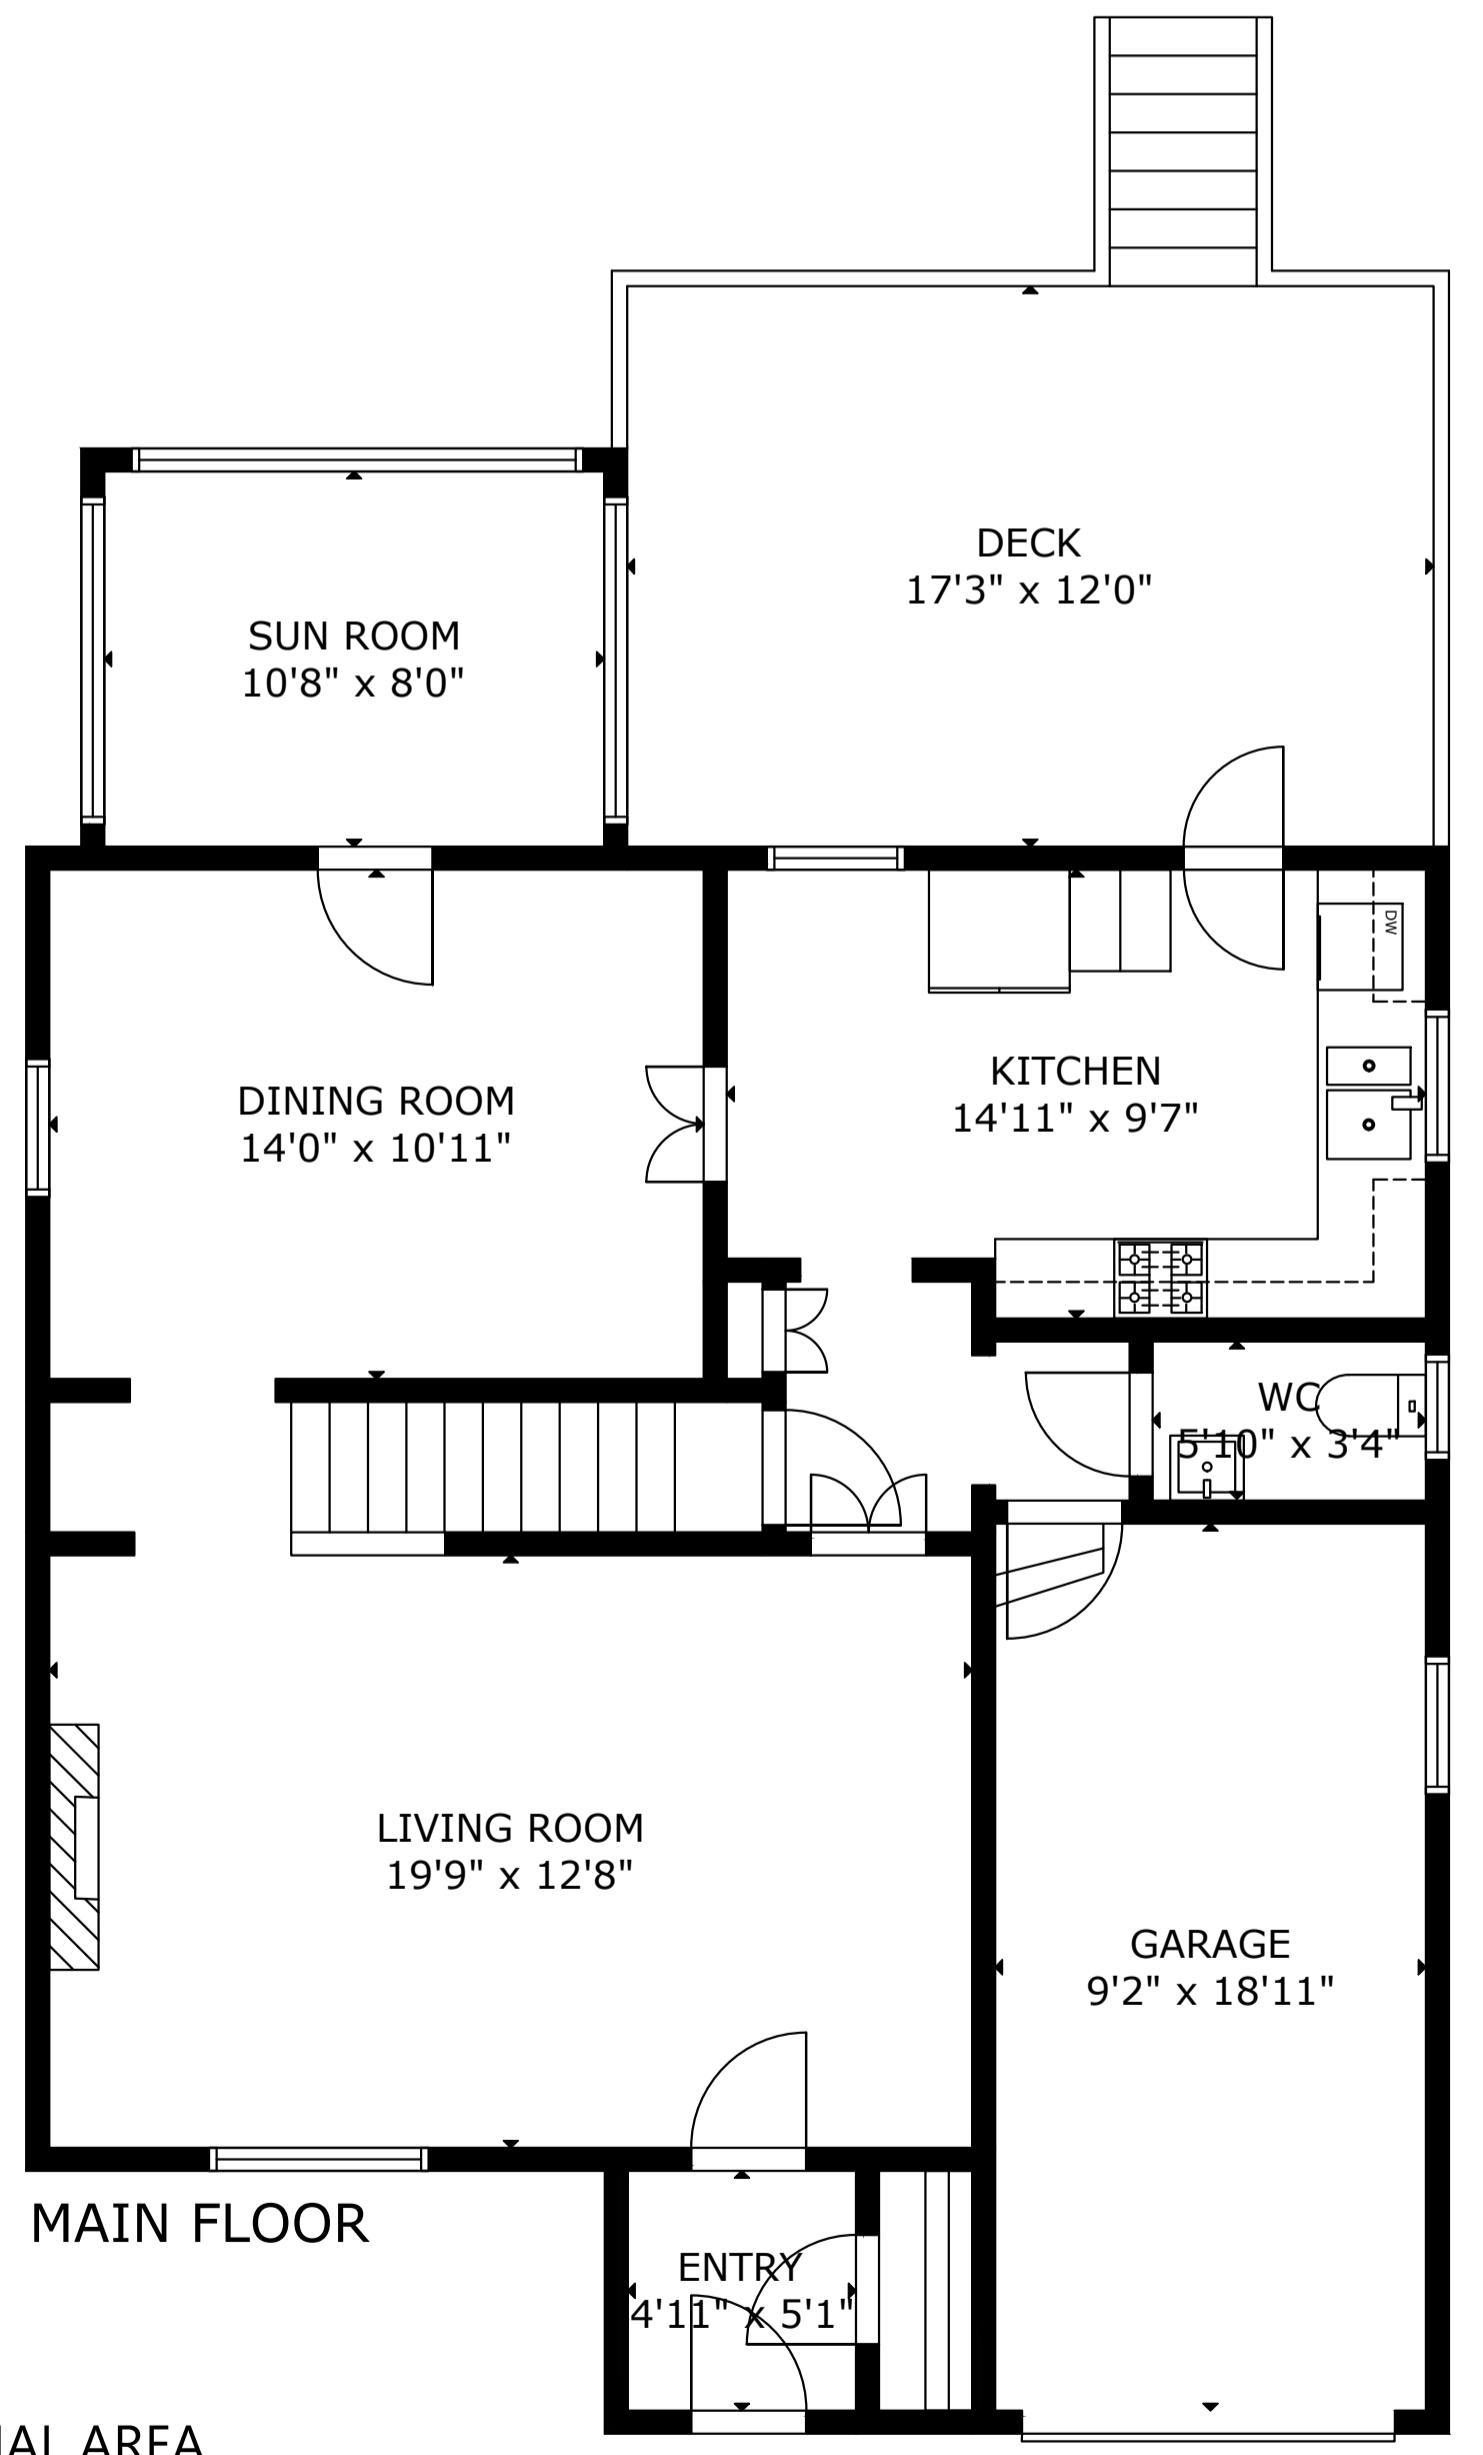

# 988 Richard Ct, Teaneck, NJ 07666

SECOND FLOOR

ATTIC

BASEMENT

MAIN FLOOR

GROSS INTERNAL AREA  
TOTAL: 2,961 sq.ft

BASEMENT: 605 sq.ft, MAIN FLOOR: 801 sq.ft  
SECOND FLOOR: 793 sq.ft, ATTIC: 762 sq.ft

EXCLUDED AREAS: GARAGE: 174 sq.ft, DECK: 224 sq.ft

THIS FLOOR PLAN IS PROVIDED FOR ILLUSTRATION PURPOSES ONLY WITH THE PERMISSION OF THE SELLER. ROOM POSITIONS AND DIMENSIONS ARE APPROXIMATE AND ARE NOT GUARANTEED TO BE EXACT OR TO SCALE. THE BUYER SHOULD CONFIRM MEASUREMENTS FOR ACCURACY.