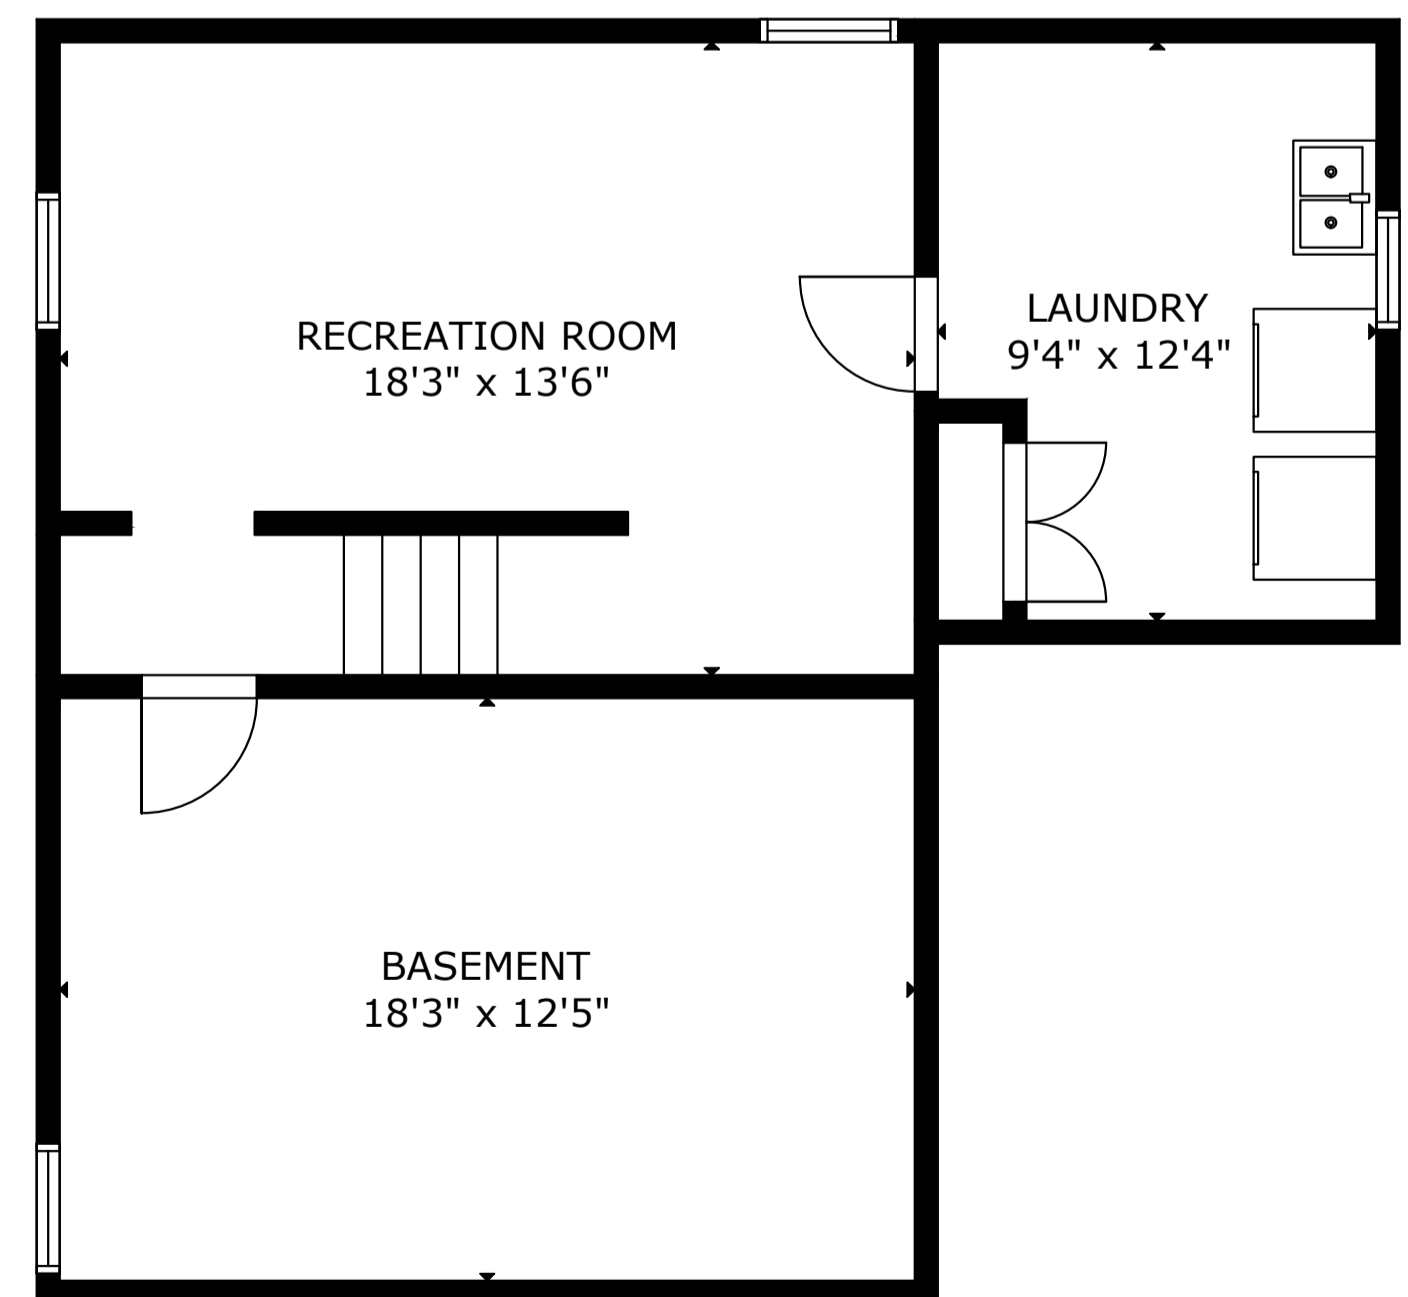

# 988 Richard Ct, Teaneck, NJ 07666

SECOND FLOOR

ATTIC

BASEMENT

MAIN FLOOR

GROSS INTERNAL AREA  
TOTAL: 2,961 sq.ft

BASEMENT: 605 sq.ft, MAIN FLOOR: 801 sq.ft  
SECOND FLOOR: 793 sq.ft, ATTIC: 762 sq.ft

EXCLUDED AREAS: GARAGE: 174 sq.ft, DECK: 224 sq.ft

THIS FLOOR PLAN IS PROVIDED FOR ILLUSTRATION PURPOSES ONLY WITH THE PERMISSION OF THE SELLER. ROOM POSITIONS AND DIMENSIONS ARE APPROXIMATE AND ARE NOT GUARANTEED TO BE EXACT OR TO SCALE. THE BUYER SHOULD CONFIRM MEASUREMENTS FOR ACCURACY.