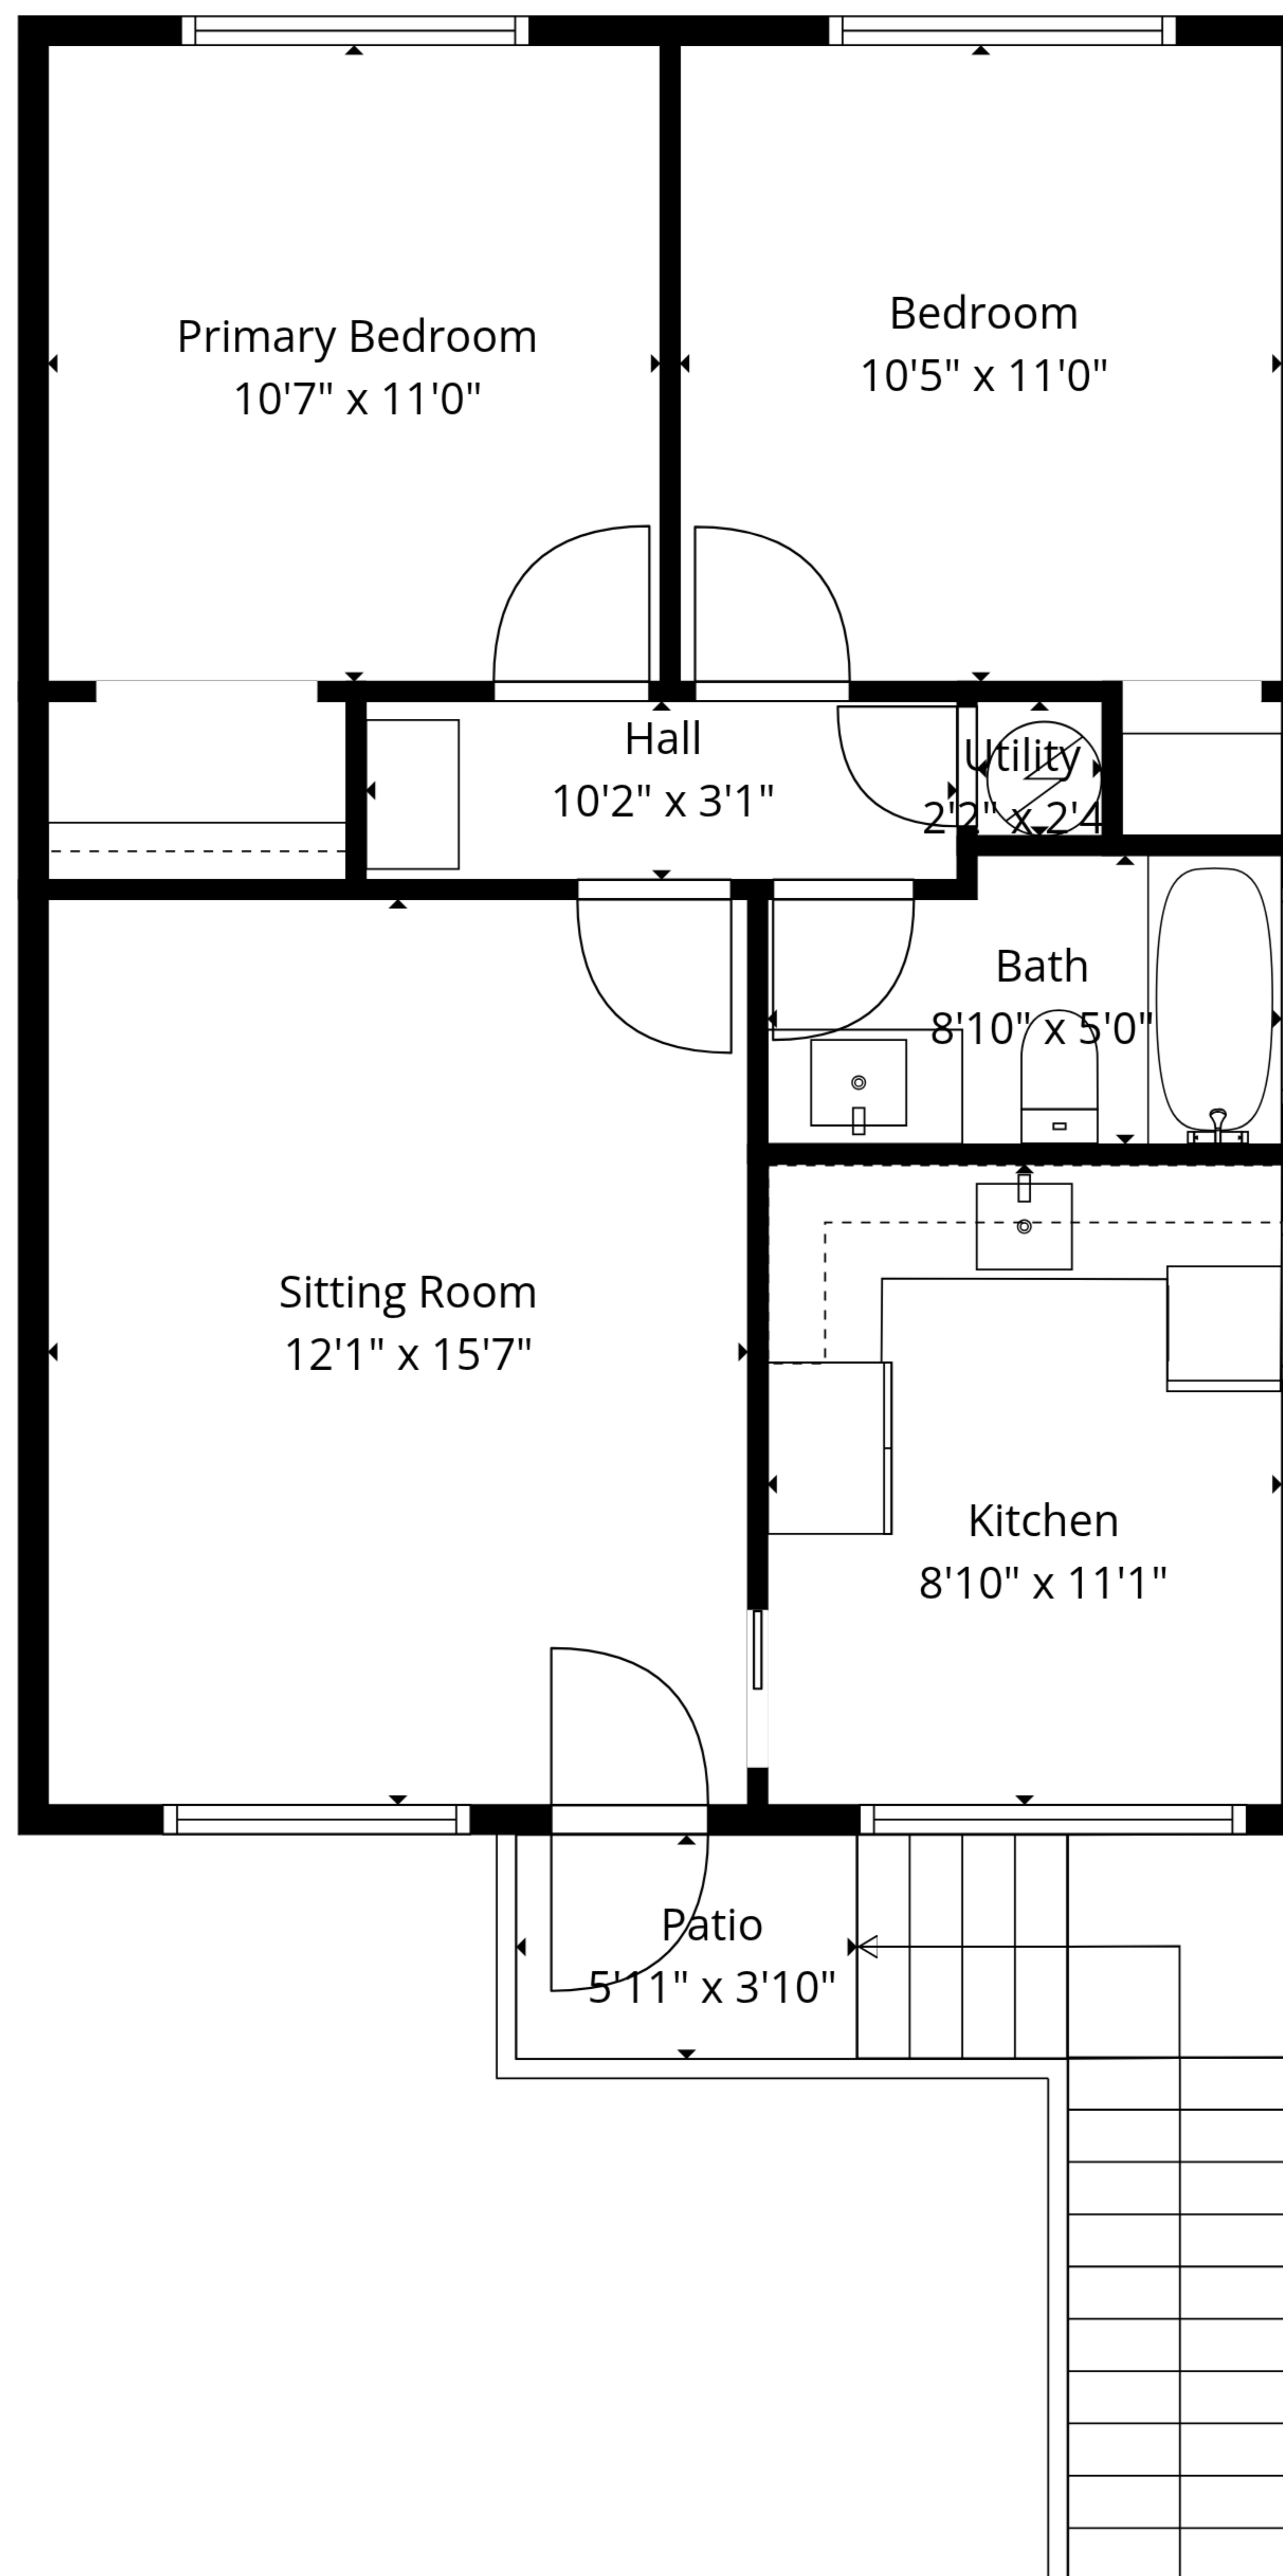

TOTAL: 2778 sq. ft

1st floor: 2138 sq. ft, 2nd floor: 640 sq. ft

EXCLUDED AREAS: PATIO: 2837 sq. ft, PORCH: 88 sq. ft, PARKING: 1150 sq. ft,
UTILITY: 9 sq. ft, WALLS: 226 sq. ft

TOTAL: 2778 sq. ft

1st floor: 2138 sq. ft, 2nd floor: 640 sq. ft

EXCLUDED AREAS: PATIO: 2837 sq. ft, PORCH: 88 sq. ft, PARKING: 1150 sq. ft,
 UTILITY: 9 sq. ft, WALLS: 226 sq. ft

TOTAL: 2778 sq. ft

1st floor: 2138 sq. ft, 2nd floor: 640 sq. ft

EXCLUDED AREAS: PATIO: 2837 sq. ft, PORCH: 88 sq. ft, PARKING: 1150 sq. ft,
 UTILITY: 9 sq. ft, WALLS: 226 sq. ft