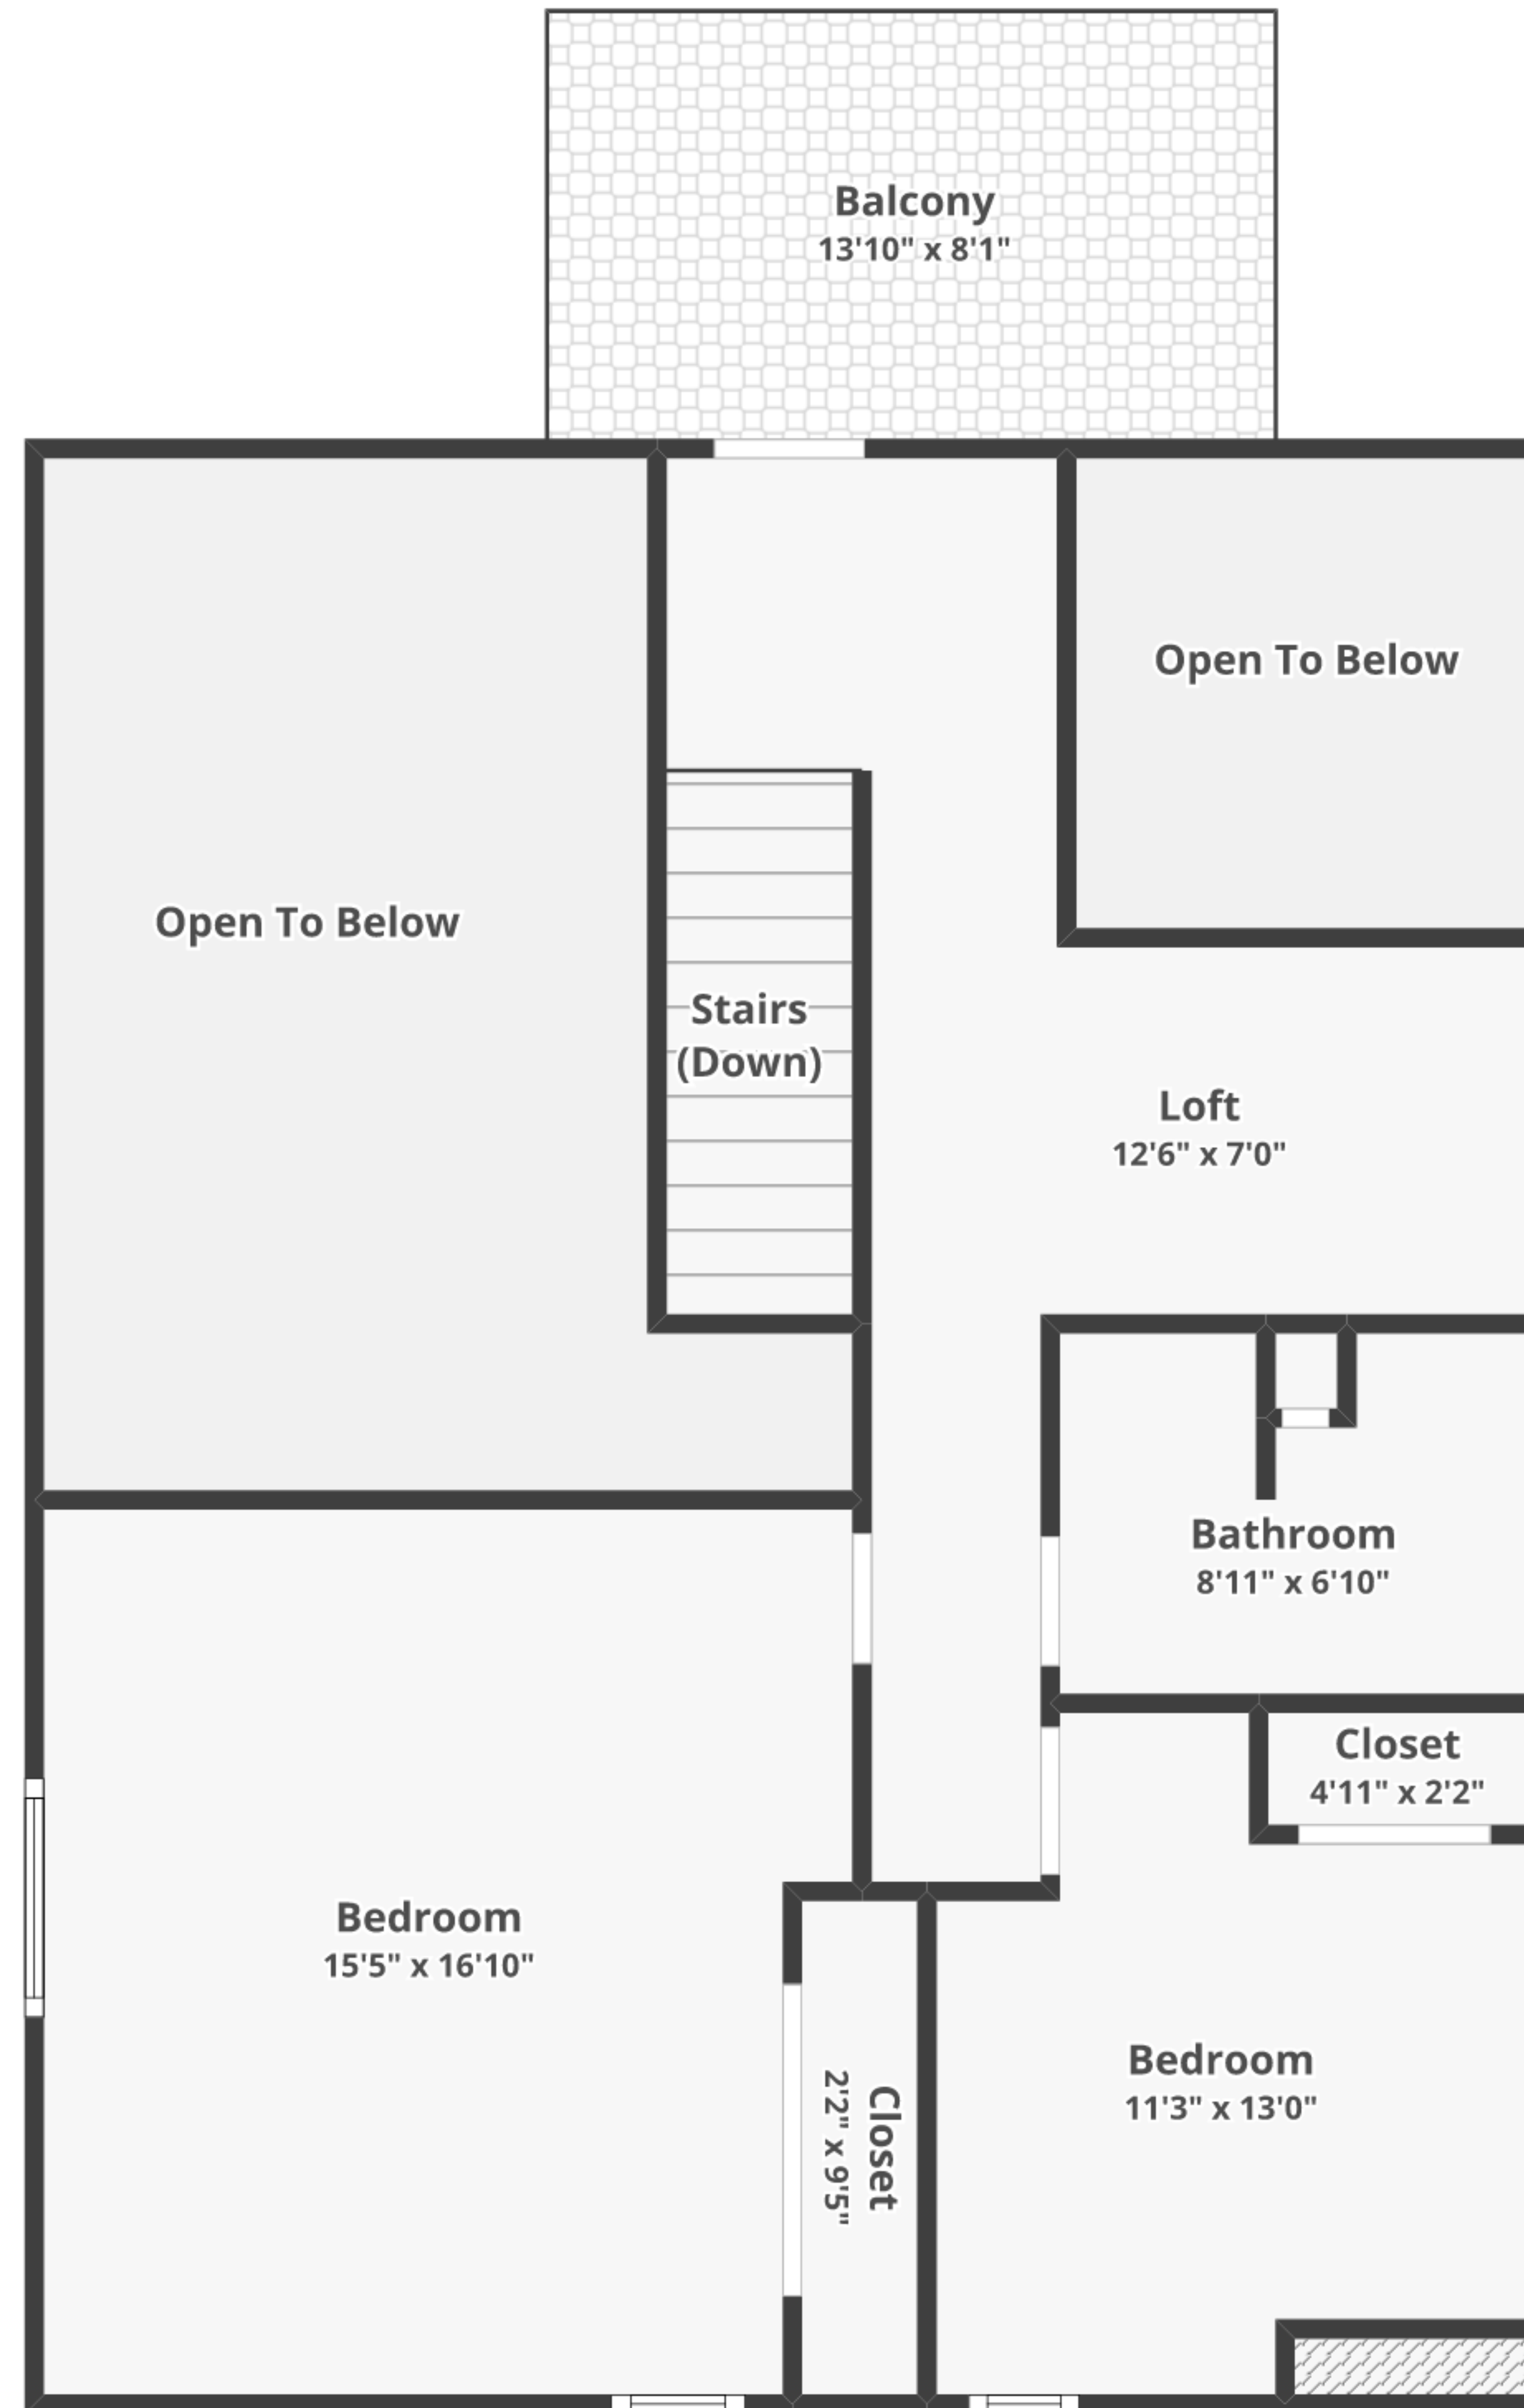

126 Crow Hill Rd, Barto, PA 19504

Total finished area: ~1,618.5 sq. ft.

Total unfinished area: ~1,022.93 sq. ft.

Floor 2

Finished area: ~669.43 sq. ft.

Unfinished area: ~4.69 sq. ft.