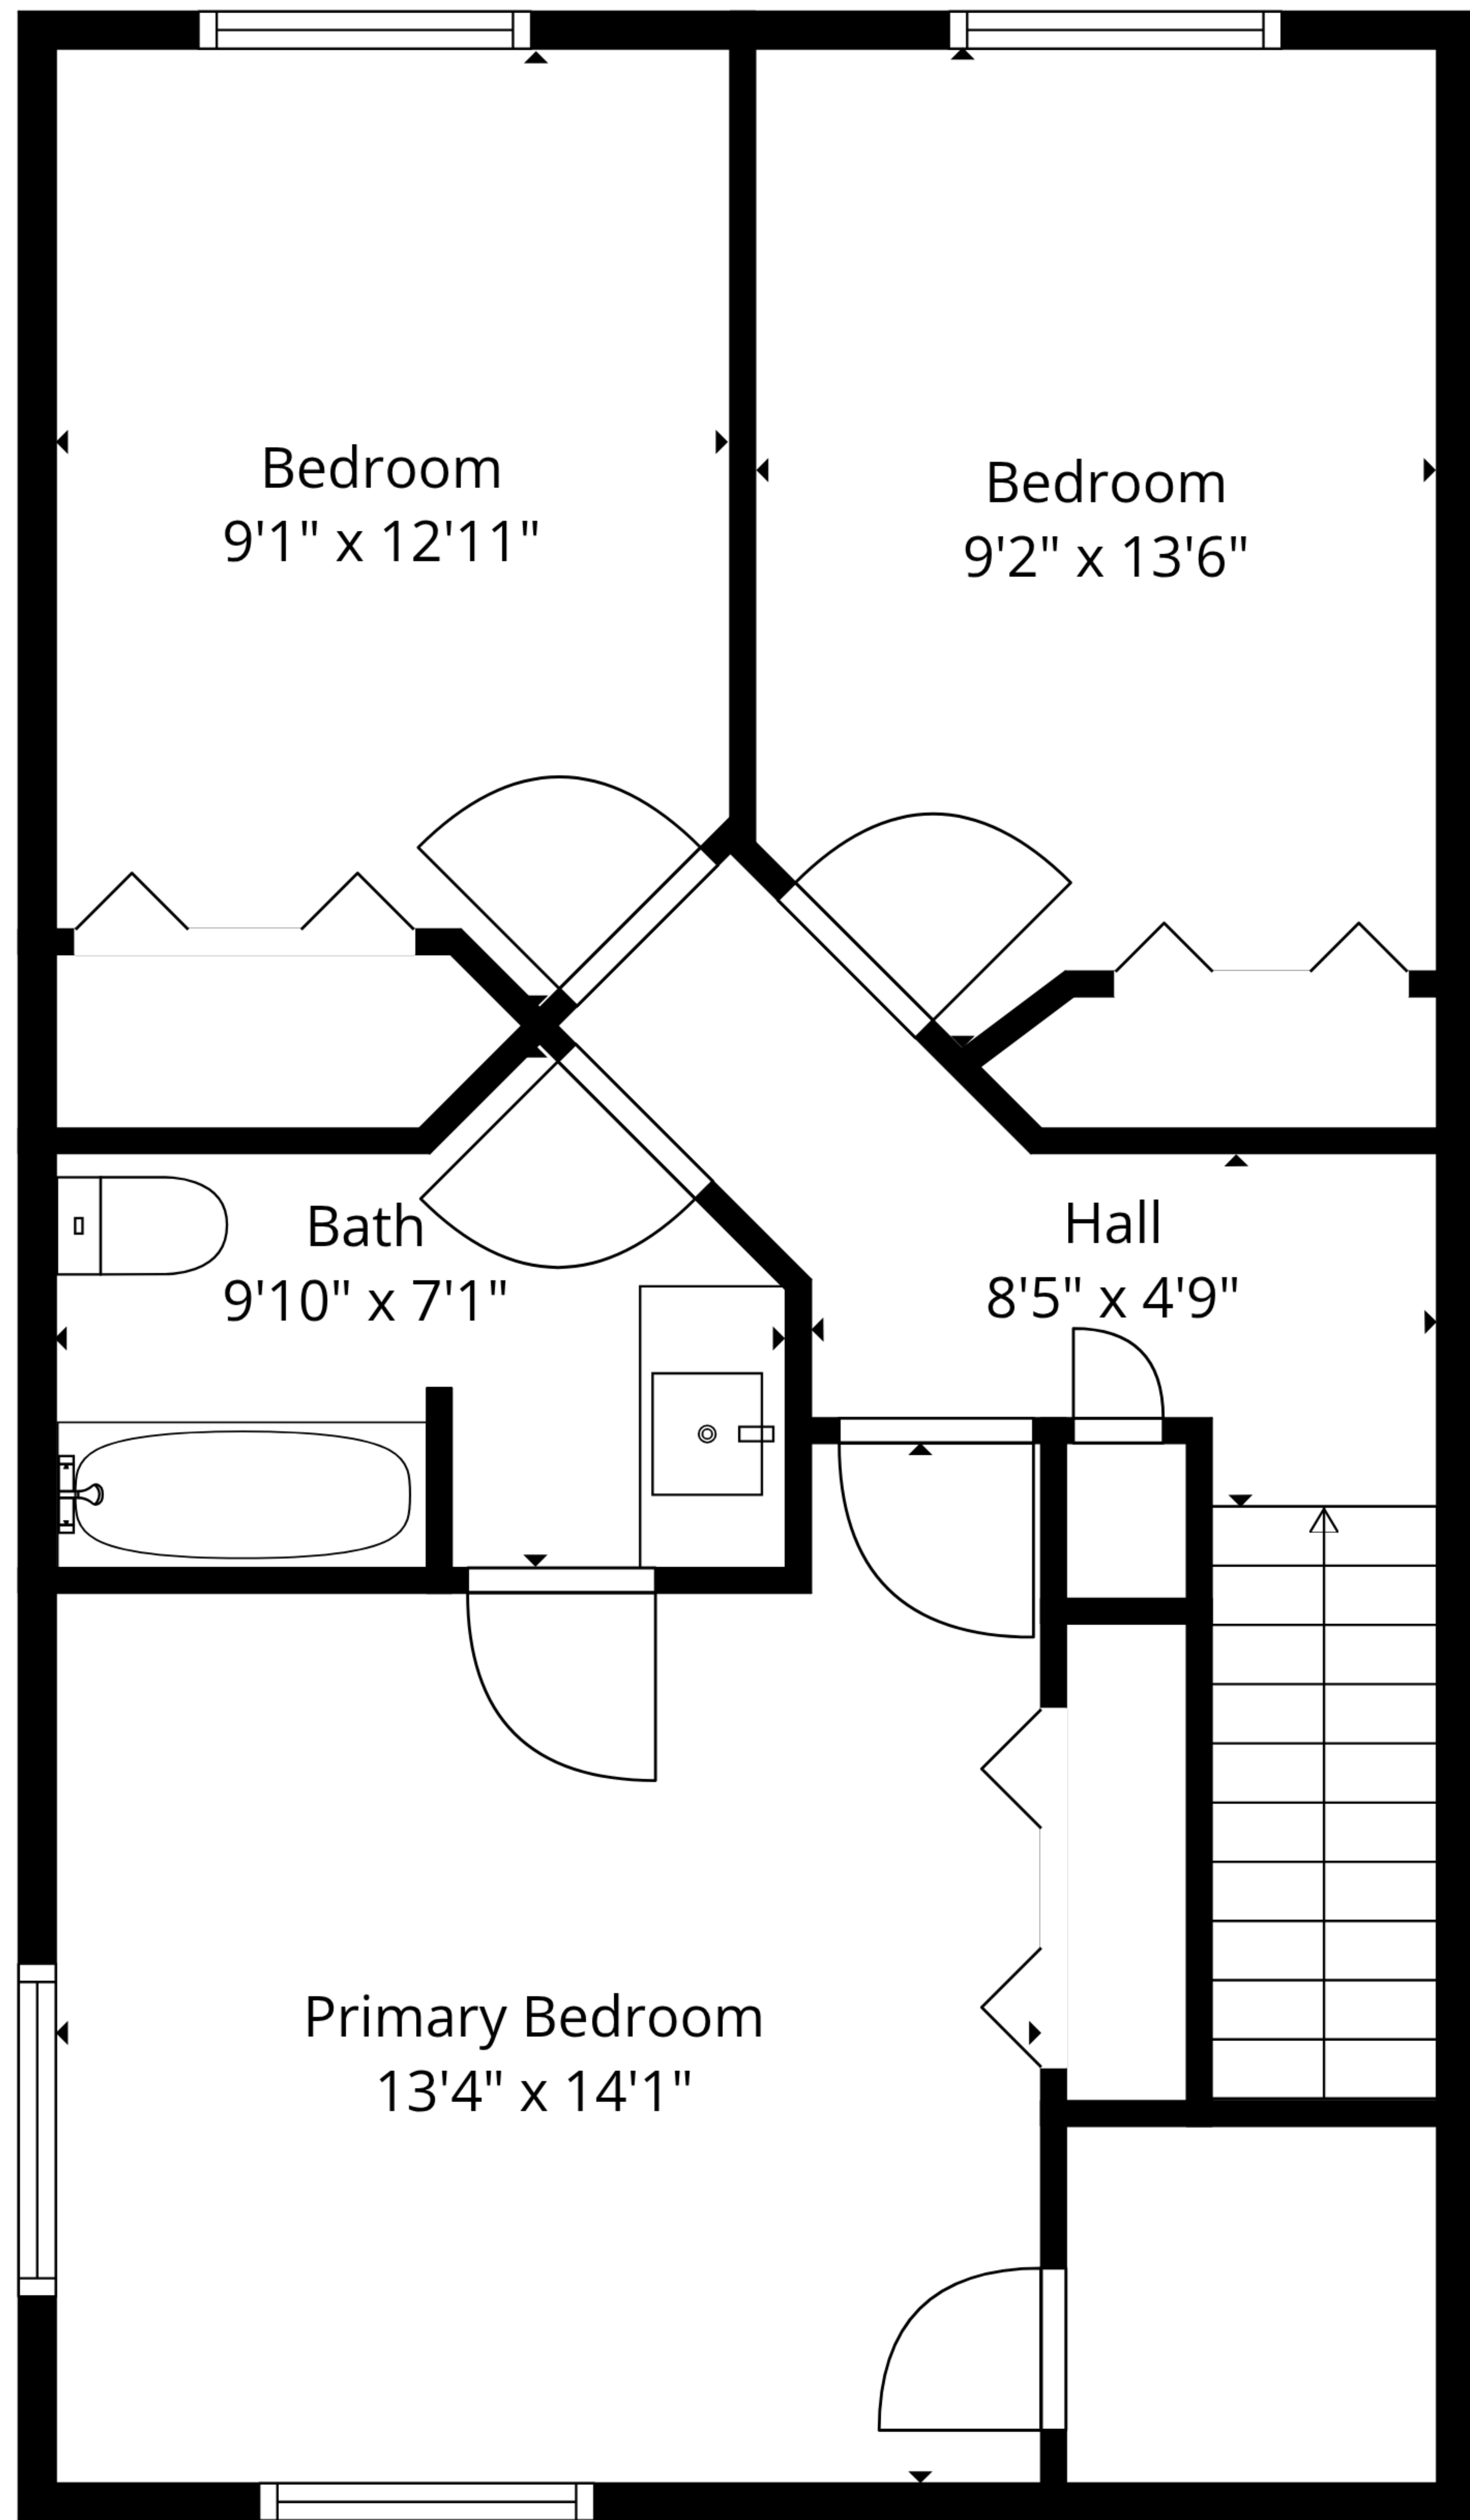

TOTAL: 1228 sq. ft

1st floor: 614 sq. ft, 2nd floor: 614 sq. ft

EXCLUDED AREAS: GARAGE: 396 sq. ft, PATIO: 324 sq. ft, WALLS: 139 sq. ft

Measurements Provided Are For Informational Purposes Only And May Not Be Accurate.

1st Floor

2nd Floor

TOTAL: 1228 sq. ft
 1st floor: 614 sq. ft, 2nd floor: 614 sq. ft
 EXCLUDED AREAS: GARAGE: 396 sq. ft, PATIO: 324 sq. ft, WALLS: 139 sq. ft

Measurements Provided Are For Informational Purposes Only And May Not Be Accurate.