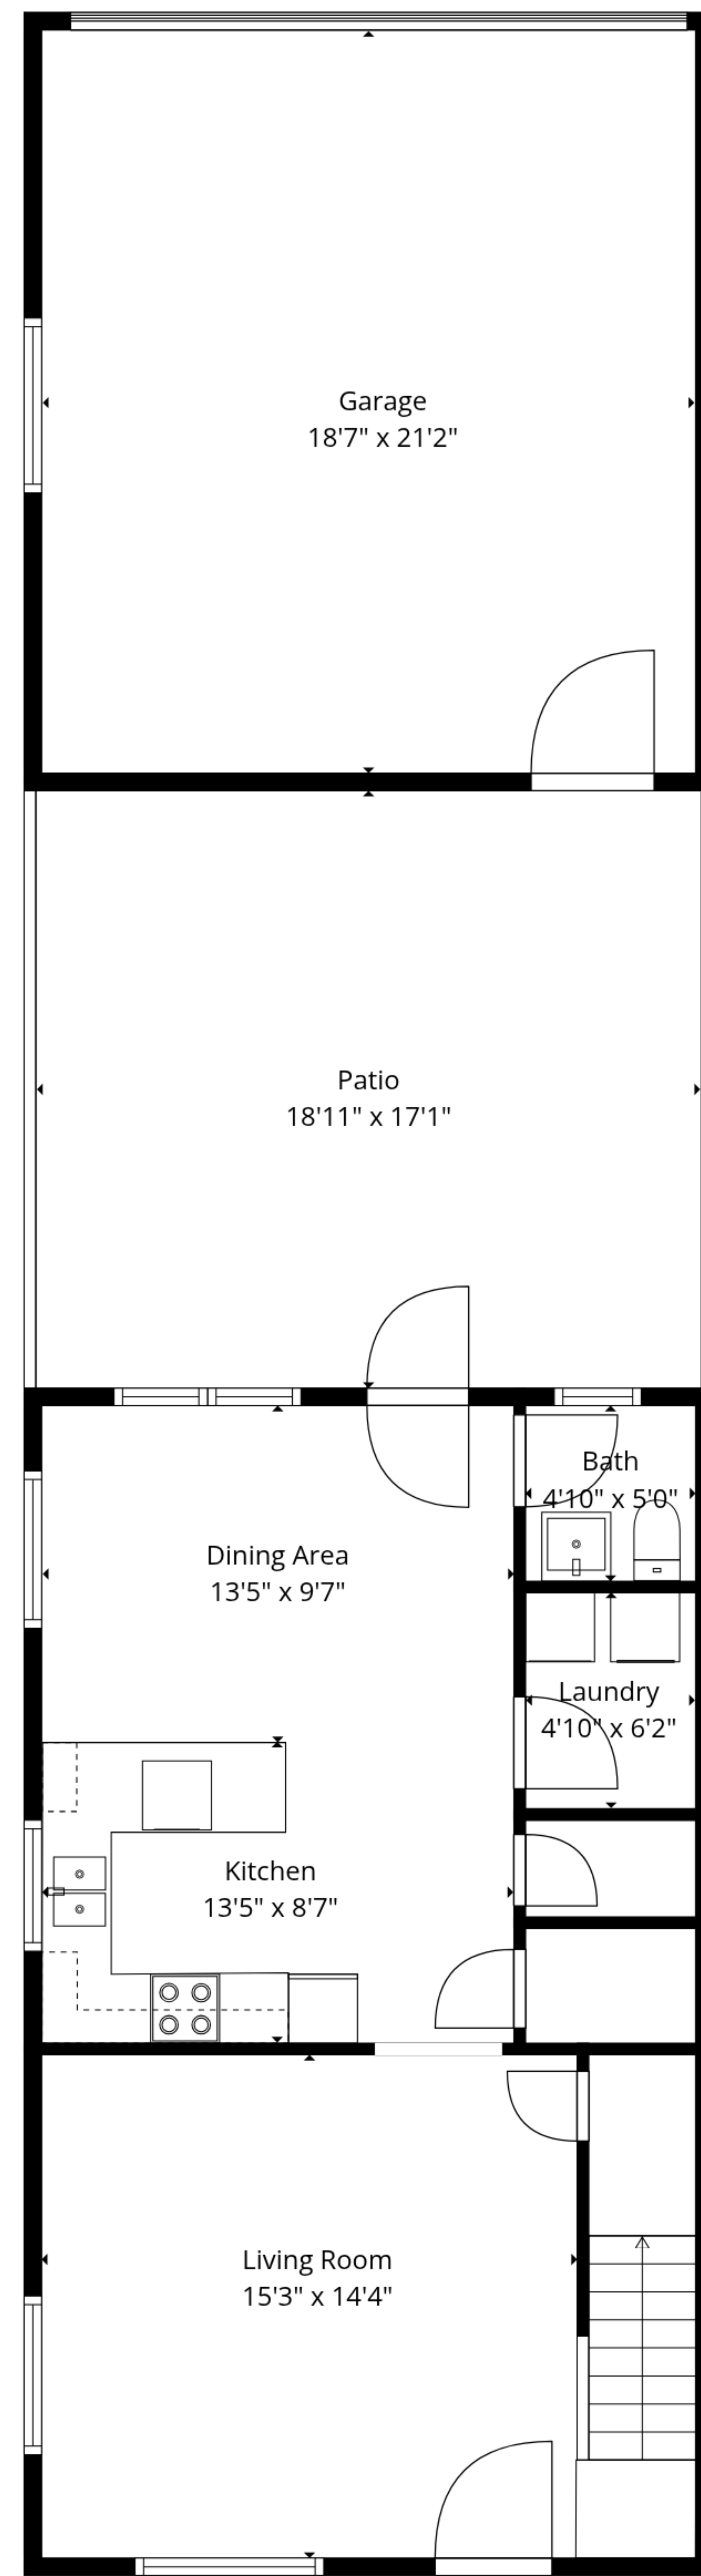

TOTAL: 1228 sq. ft

1st floor: 614 sq. ft, 2nd floor: 614 sq. ft

EXCLUDED AREAS: GARAGE: 396 sq. ft, PATIO: 324 sq. ft, WALLS: 139 sq. ft

Measurements Provided Are For Informational Purposes Only And May Not Be Accurate.

1st Floor

2nd Floor

TOTAL: 1228 sq. ft
 1st floor: 614 sq. ft, 2nd floor: 614 sq. ft
 EXCLUDED AREAS: GARAGE: 396 sq. ft, PATIO: 324 sq. ft, WALLS: 139 sq. ft

Measurements Provided Are For Informational Purposes Only And May Not Be Accurate.