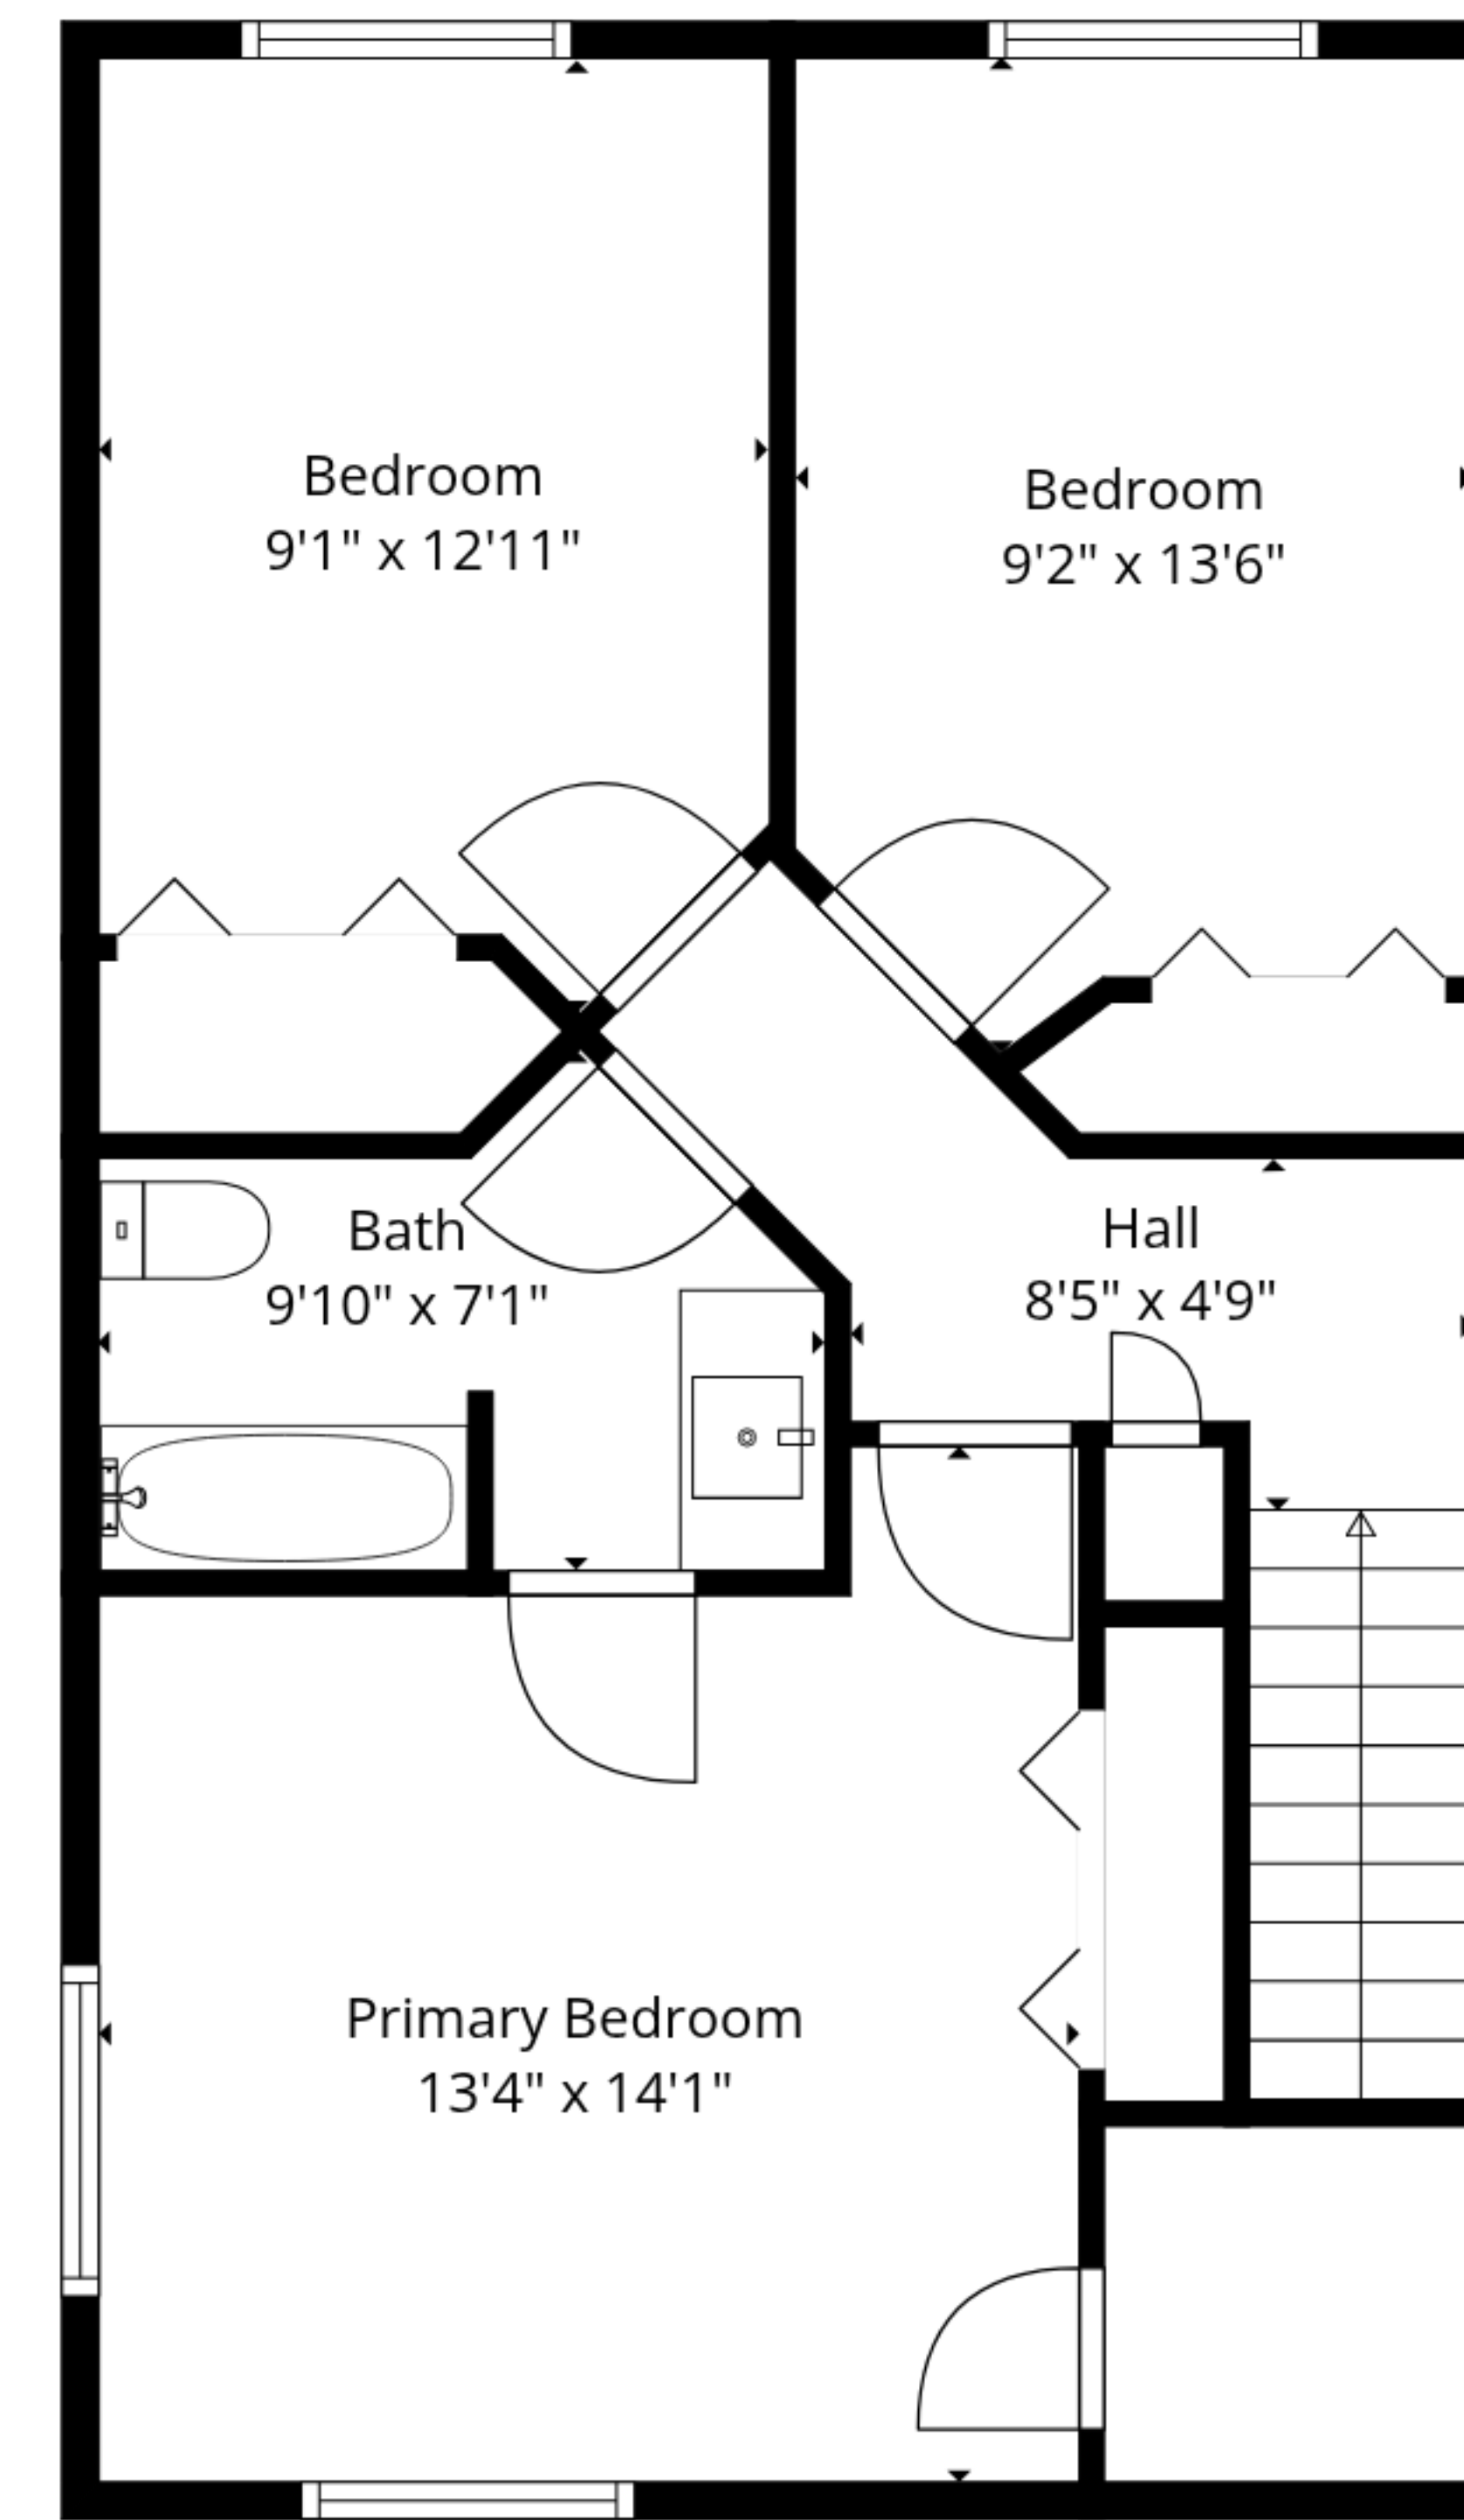

TOTAL: 1228 sq. ft

1st floor: 614 sq. ft, 2nd floor: 614 sq. ft

EXCLUDED AREAS: GARAGE: 396 sq. ft, PATIO: 324 sq. ft, WALLS: 139 sq. ft

Measurements Provided Are For Informational Purposes Only And May Not Be Accurate.

1st Floor

2nd Floor

TOTAL: 1228 sq. ft
 1st floor: 614 sq. ft, 2nd floor: 614 sq. ft
 EXCLUDED AREAS: GARAGE: 396 sq. ft, PATIO: 324 sq. ft, WALLS: 139 sq. ft

Measurements Provided Are For Informational Purposes Only And May Not Be Accurate.