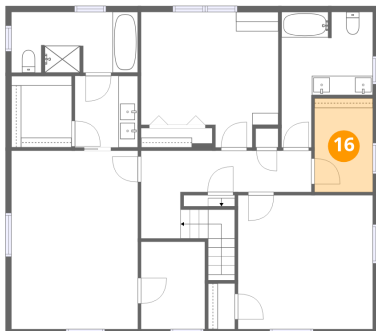

16 Floor 3 - Laundry

Dimensions: 6'0" x 9'8"
Area: 58 sq. ft
Counted as living area: Yes

Heated: Yes
Finished: Yes
Enclosed: Yes
Contiguous: Yes
Permitted: Yes
Wet space: No
Addition: No
Conversion: No