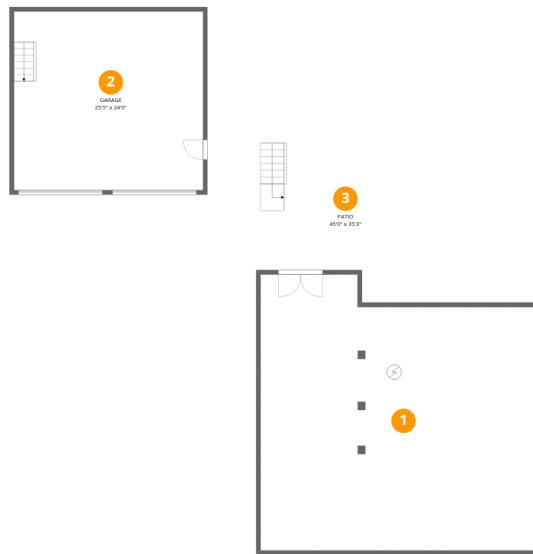

Home data report

706 Forrest Heights Drive Southeast, Bluewood Estates,
Huntsville, Madison County, Alabama, United States, 35802

Room dimensions

Floor 1 Below grade

Total:0sqft

Excluded: 2891sqft

#		Dimensions	sqft	Counted as living area
1	Crawl Space	37'4" x 37'1"	1276 sq. ft	No
2	Garage	25'5" x 24'0"	609 sq. ft	No
3	Patio	45'0" x 35'3"	856 sq. ft	No