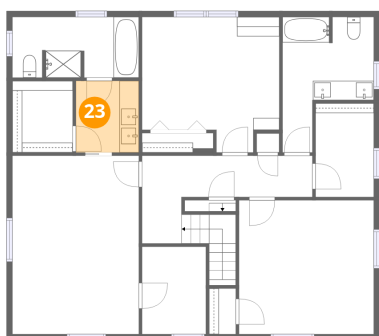

23 Floor 3 - Bath

Dimensions: 6'6" x 7'5"
Area: 48 sq. ft
Counted as living area: Yes

Heated: Yes
Finished: Yes
Enclosed: Yes
Contiguous: Yes
Permitted: Yes
Wet space: Yes
Addition: No
Conversion: No