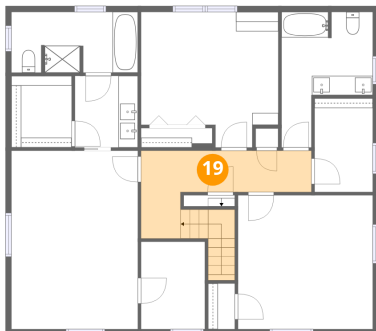

19 Floor 3 - Hall

Dimensions: 17'7" x 9'1"
Area: 123 sq. ft
Counted as living area: Yes

Heated: Yes
Finished: Yes
Enclosed: Yes
Contiguous: Yes
Permitted: Yes
Wet space: No
Addition: No
Conversion: No