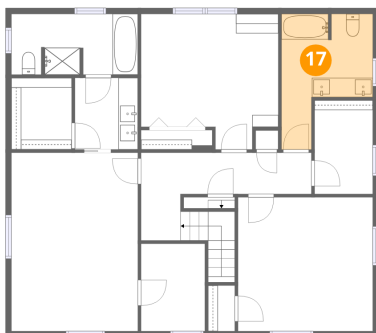

17 Floor 3 - Bath

Dimensions: 9'5" x 14'0"
Area: 96 sq. ft
Counted as living area: Yes

Heated: Yes
Finished: Yes
Enclosed: Yes
Contiguous: Yes
Permitted: Yes
Wet space: Yes
Addition: No
Conversion: No