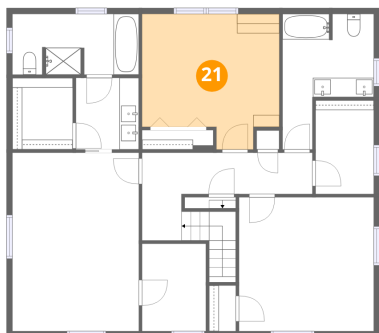

706 Forrest Heights Drive Southeast, Bluewood Estates,
Huntsville, Madison County, Alabama, United States, 35802

21 Floor 3 - Bedroom

Dimensions: 14'2" x 14'0"
Area: 174 sq. ft
Counted as living area: Yes

Heated: Yes
Finished: Yes
Enclosed: Yes
Contiguous: Yes
Permitted: Yes
Wet space: No
Addition: No
Conversion: No