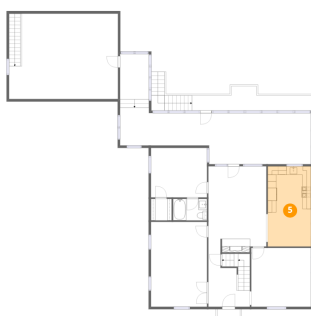

5 Floor 2 - Kitchen

Dimensions: 10'1" x 18'8"
Area: 188 sq. ft
Counted as living area: Yes

Heated: Yes
Finished: Yes
Enclosed: Yes
Contiguous: Yes
Permitted: Yes
Wet space: No
Addition: No
Conversion: No