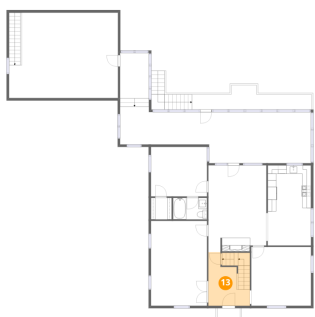

13 Floor 2 - Foyer

Dimensions: 9'8" x 12'6"
Area: 118 sq. ft
Counted as living area: Yes

Heated: Yes
Finished: Yes
Enclosed: Yes
Contiguous: Yes
Permitted: Yes
Wet space: No
Addition: No
Conversion: No