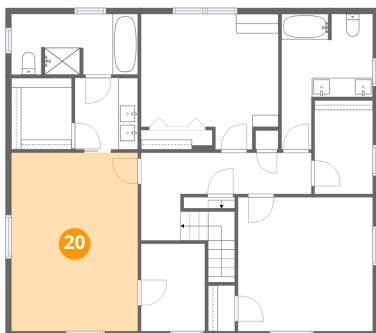

20 Floor 3 - Primary Bedroom

Dimensions: 13'0" x 18'5"
Area: 240 sq. ft
Counted as living area: Yes

Heated: Yes
Finished: Yes
Enclosed: Yes
Contiguous: Yes
Permitted: Yes
Wet space: No
Addition: No
Conversion: No