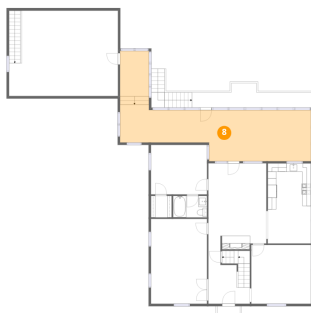

8 Floor 2 - Screened Porch

Dimensions: 45'6" x 12'2"
Area: 532 sq. ft
Counted as living area: No

Heated: No
Finished: No
Enclosed: No
Contiguous: Yes
Permitted: Yes
Wet space: No
Addition: No
Conversion: No