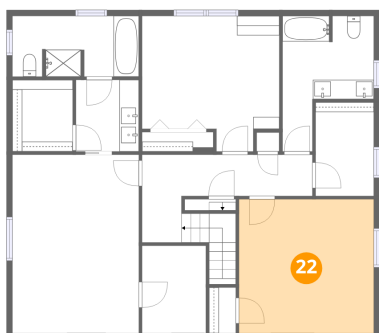

22 Floor 3 - Bedroom

Dimensions: 13'11" x 13'10"
Area: 192 sq. ft
Counted as living area: Yes

Heated: Yes
Finished: Yes
Enclosed: Yes
Contiguous: Yes
Permitted: Yes
Wet space: No
Addition: No
Conversion: No