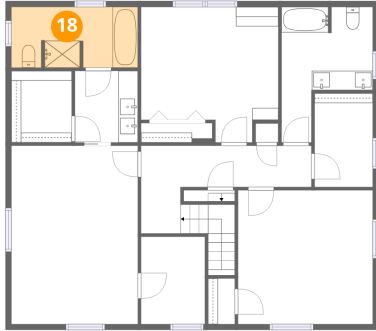

706 Forrest Heights Drive Southeast, Bluewood Estates,
Huntsville, Madison County, Alabama, United States, 35802

18 Floor 3 - Primary Bath

Dimensions: 13'1" x 6'3"
Area: 80 sq. ft
Counted as living area: Yes

Heated: Yes
Finished: Yes
Enclosed: Yes
Contiguous: Yes
Permitted: Yes
Wet space: Yes
Addition: No
Conversion: No