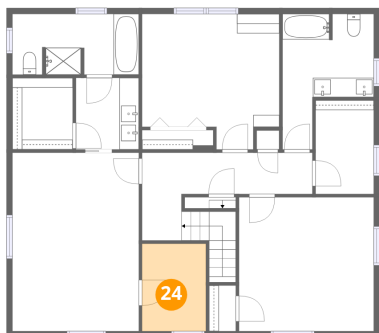

706 Forrest Heights Drive Southeast, Bluewood Estates,
Huntsville, Madison County, Alabama, United States, 35802

24 Floor 3 - W.I.C.

Dimensions: 6'7" x 9'0"
Area: 59 sq. ft
Counted as living area: Yes

Heated: Yes
Finished: Yes
Enclosed: Yes
Contiguous: Yes
Permitted: Yes
Wet space: No
Addition: No
Conversion: No