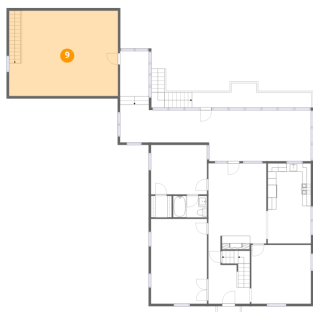

706 Forrest Heights Drive Southeast, Bluewood Estates, Huntsville, Madison County, Alabama, United States, 35802

9 Floor 2 - Attic

Dimensions: 25'5" x 19'10"

Area: 505 sq. ft

Counted as living area: No

Heated: No

Finished: No

Enclosed: Yes

Contiguous: Yes

Permitted: Yes

Wet space: No

Addition: No

Conversion: No