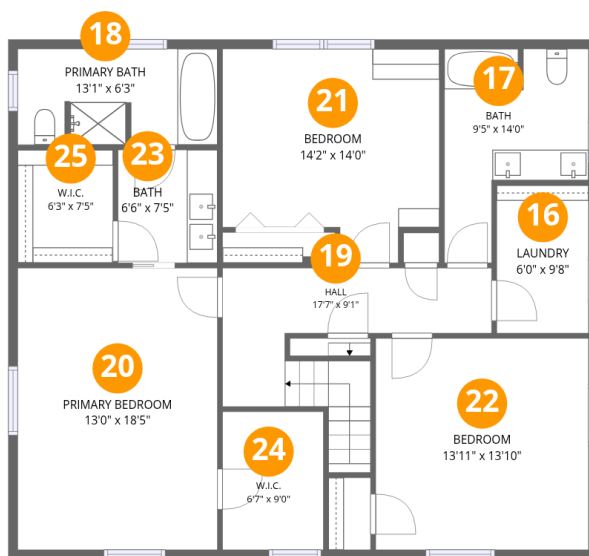

**706 Forrest Heights Drive Southeast, Bluewood Estates,
Huntsville, Madison County, Alabama, United States, 35802**

Room dimensions

Floor 3

Total:1305sqft Excluded: 0sqft

#		Dimensions	sqft	Counted as living area
16	Laundry	6'0" x 9'8"	58 sq. ft	Yes
17	Bath	9'5" x 14'0"	96 sq. ft	Yes
18	Primary Bath	13'1" x 6'3"	80 sq. ft	Yes
19	Hall	17'7" x 9'1"	123 sq. ft	Yes
20	Primary Bedroom	13'0" x 18'5"	240 sq. ft	Yes
21	Bedroom	14'2" x 14'0"	174 sq. ft	Yes
22	Bedroom	13'11" x 13'10"	192 sq. ft	Yes
23	Bath	6'6" x 7'5"	48 sq. ft	Yes
24	W.I.C.	6'7" x 9'0"	59 sq. ft	Yes
25	W.I.C.	6'3" x 7'5"	46 sq. ft	Yes