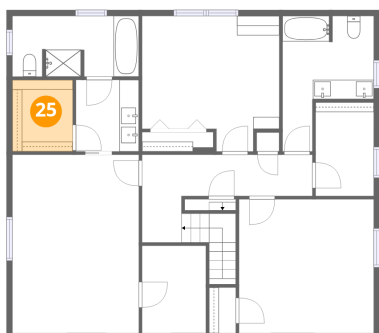

25 Floor 3 - W.I.C.

Dimensions: 6'3" x 7'5"
Area: 46 sq. ft
Counted as living area: Yes

Heated: Yes
Finished: Yes
Enclosed: Yes
Contiguous: Yes
Permitted: Yes
Wet space: No
Addition: No
Conversion: No