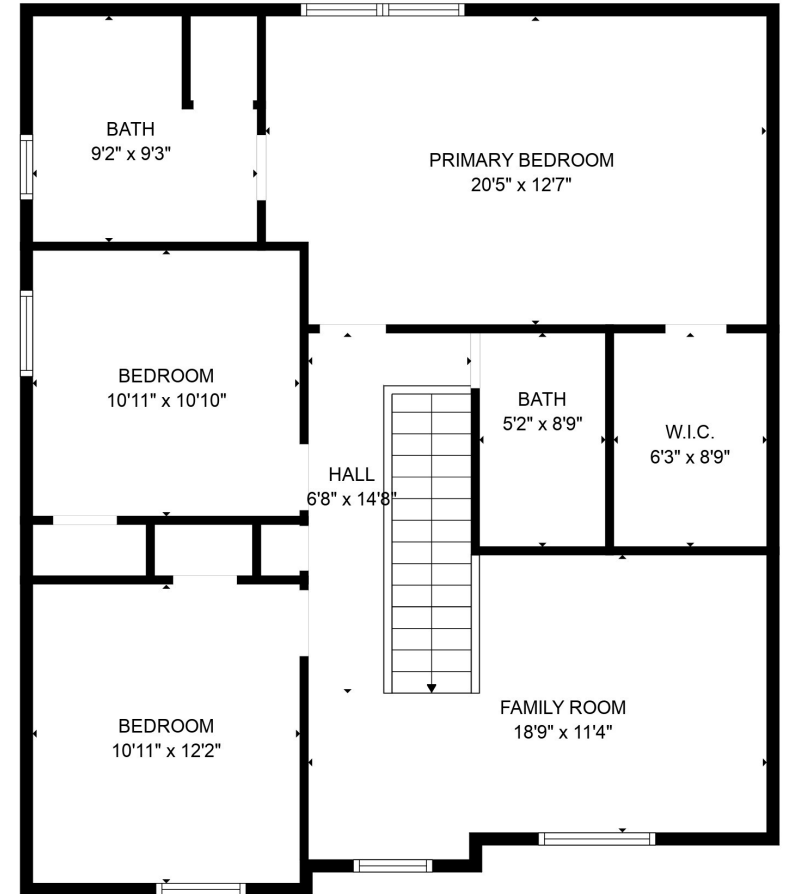

FLOOR 1

FLOOR 2

ESTIMATED AREAS

GLA FLOOR 1: 1158 sq. ft EXCLUDED AREAS 756 sq. ft
 GLA FLOOR 2: 1096 sq. ft EXCLUDED AREAS 0 sq. ft
 Total GLA 2254 sq. ft, total area 3010 sq. ft