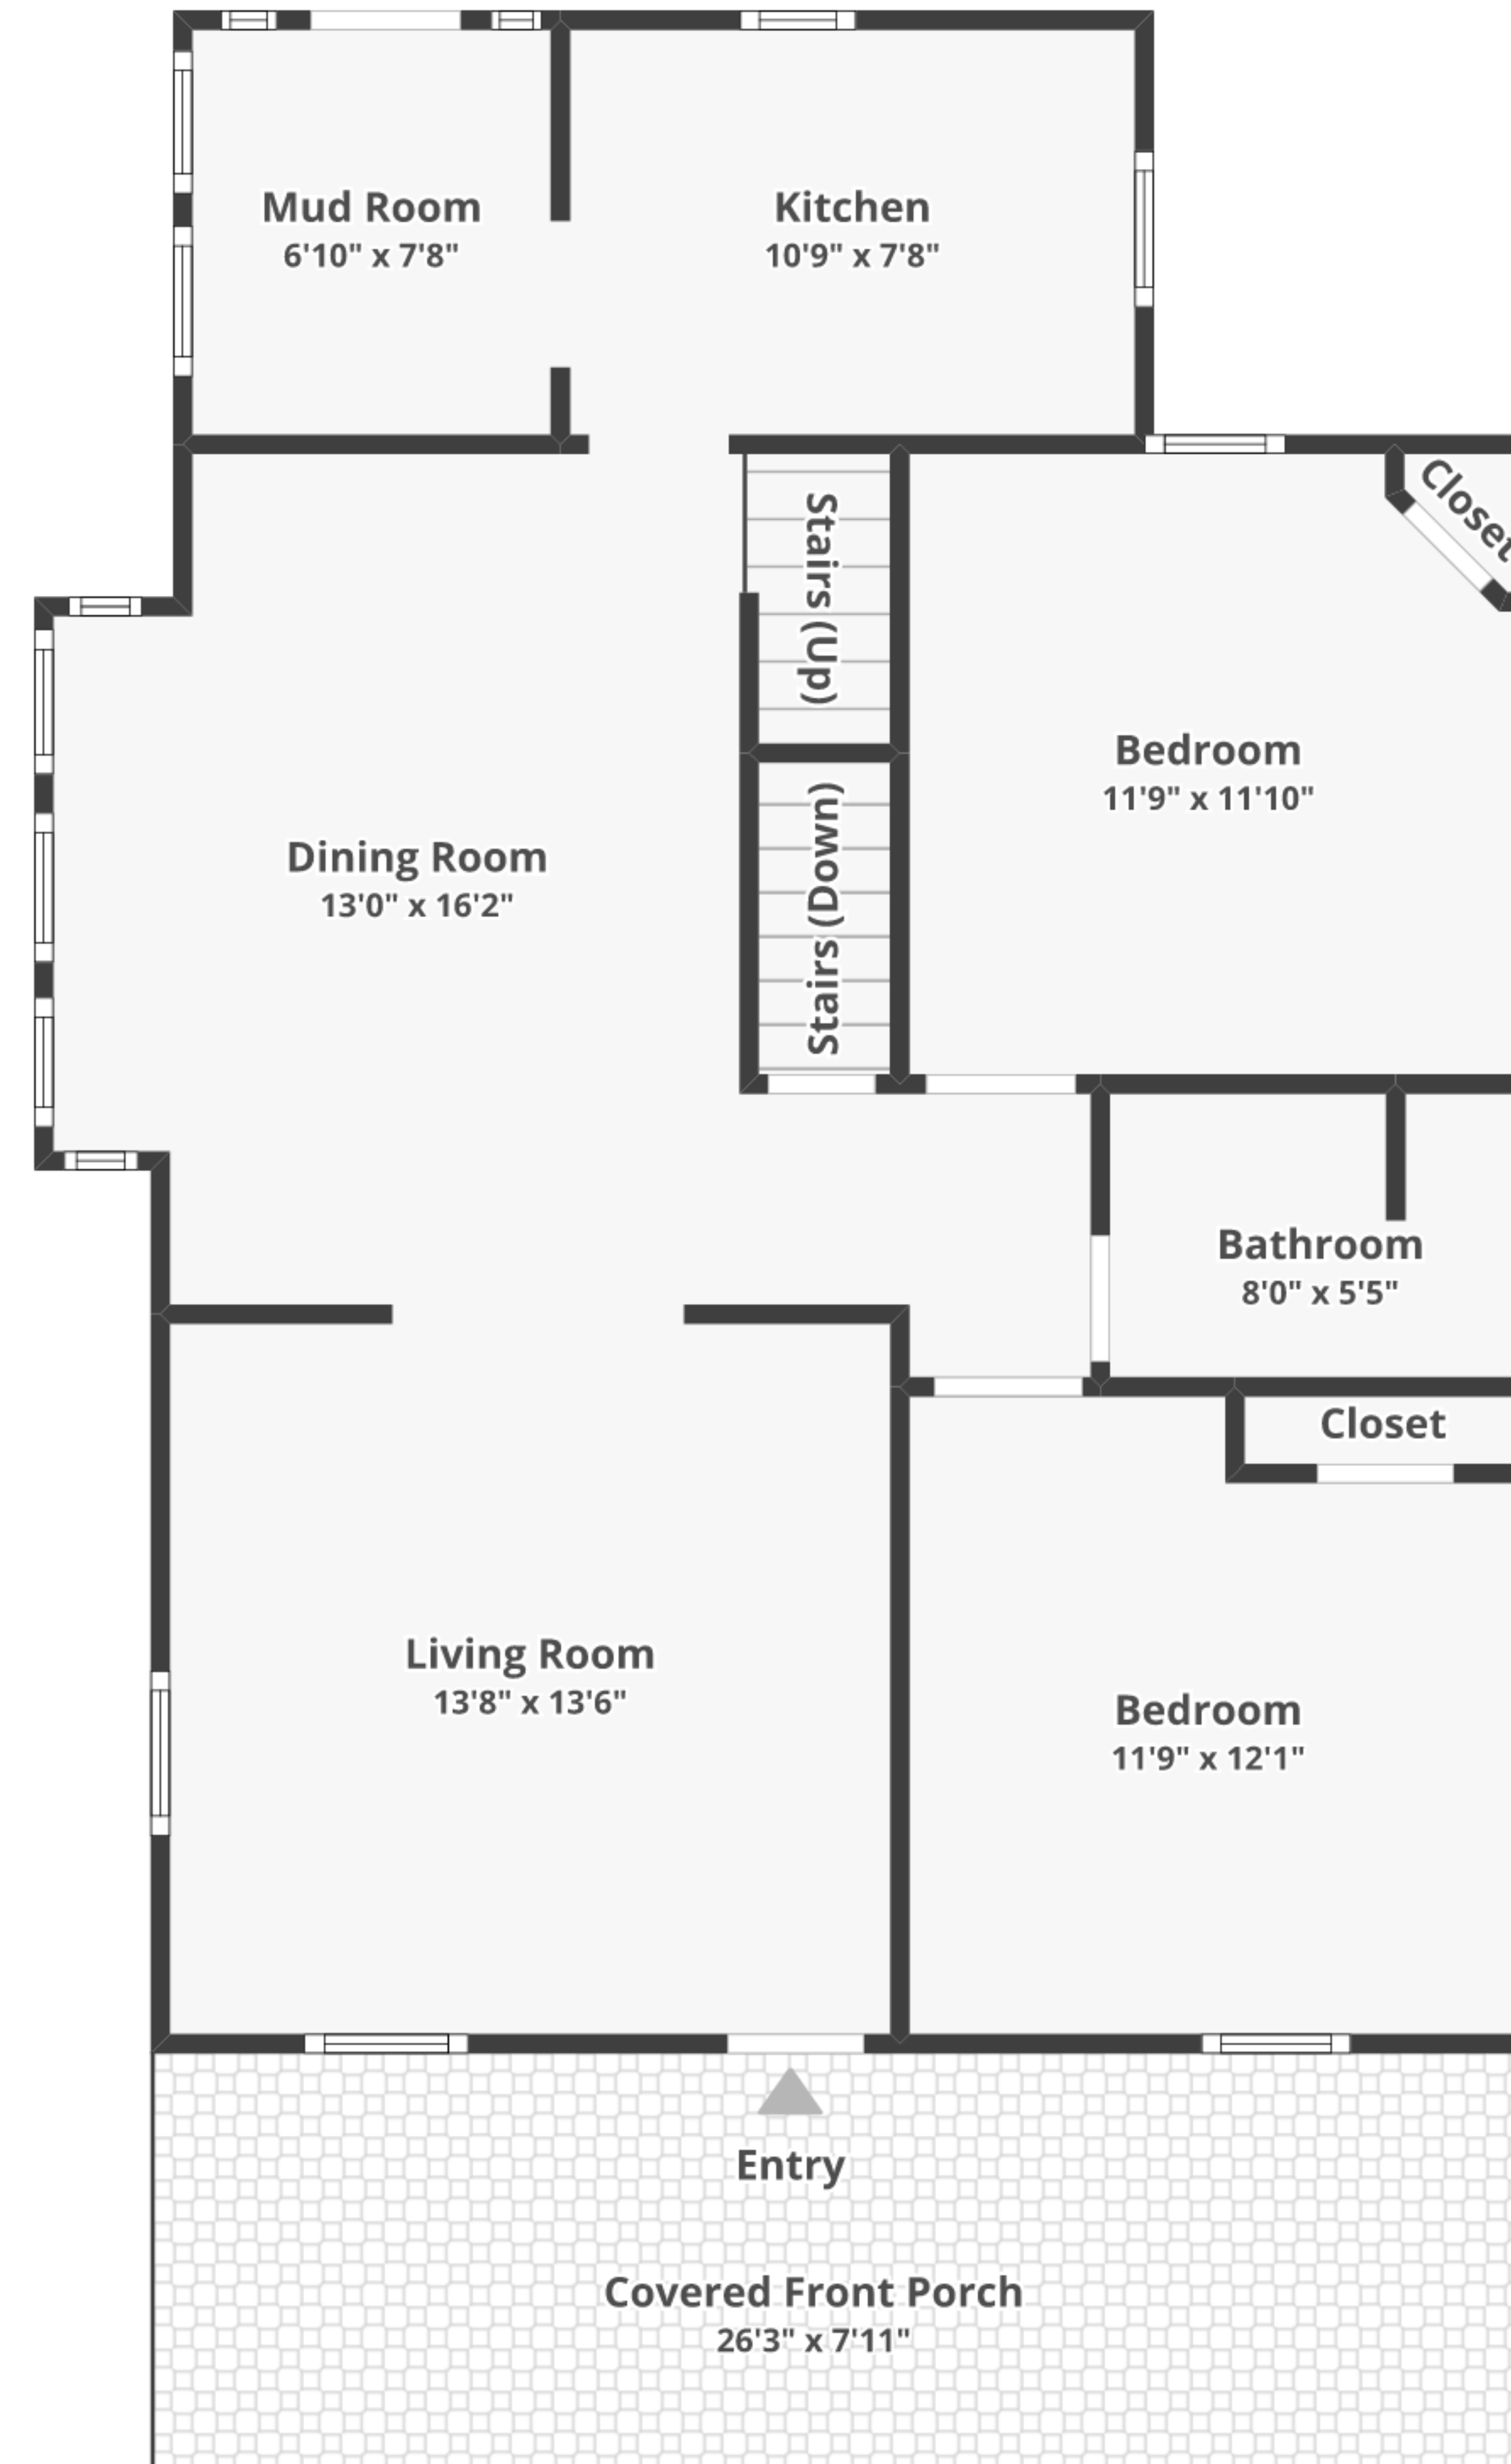

4531 8th Ave, Temple, PA 19560

Total finished area: ~1,278.03 sq. ft.

Total unfinished area: ~651.9 sq. ft.

Floor 1

Finished area: ~885.91 sq. ft.

Unfinished area: ~0 sq. ft.